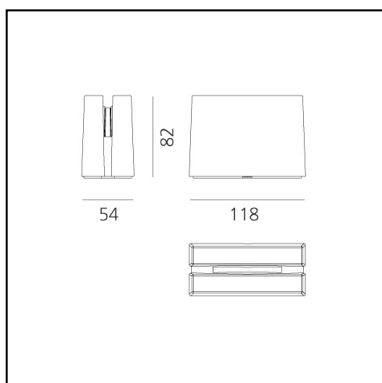

Antarktíkós - White Light

Carlotta de Bevilacqua

IP65    Dimmerable: 

LUMINAIRE

- Watt: **3W**
- Delivered lumens output: **20lm**
- CCT: **3000K**
- CRI: **80**
- Dimmable Typology: **Push/DALI**

Notes

Driver 500/700mA supplied separately. Depending on the driver, the device can be dimmable or non-dimmable. N° device per driver: 1-5 DV3003, 1-4 NL19035, 1-9 DV1003, 1-12 DV1042

DESCRIPTION

An innovative patented optic realizes a light blade that, from a single LED source, draws a 360 ° light profile. A perfect tool for architectural lighting that emphasizes with high efficiency the different opening profiles

DIMENSIONS

- Length: **cm 11.7**
- Width: **cm 5.2**
- Height: **cm 8.1**
- Impact Resistance: **IK06**

Accessories

NO
IMAGE
AVAILABLE

Driver 20-25W - 220-240Vac - 164x38x25
(LxWxH) - Dimmable DALI/PUSH DV1003