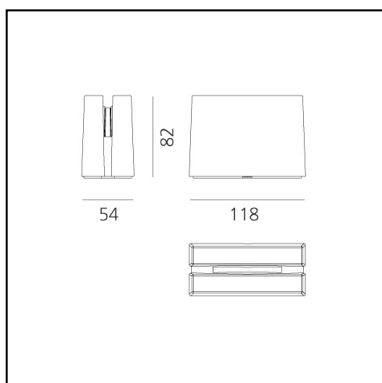

Antarktíós - RGB Light

Carlotta de Bevilacqua

IP65   

LUMINAIRE

- Watt: **3W**
- Delivered lumens output: **20lm**
- CRI: **80**

Notes

Driver supplied separately.

DESCRIPTION

An innovative patented optic realizes a light blade that, from a single LED source, draws a 360 ° light profile. A perfect tool for architectural lighting that emphasizes with high efficiency the different opening profiles

DIMENSIONS

- Length: **cm 11.7**
- Width: **cm 5.2**
- Height: **cm 8.1**
- Impact Resistance: **IK06**

Accessories

NO
IMAGE
AVAILABLE

Driver 25W - 100-277 Vac - 12Vdc - 148x40x32
(LxWxH) - IP67 DV1055

NO
IMAGE
AVAILABLE

NO
IMAGE
AVAILABLE

Dimmer DMX - 12-24 Vdc 12-24 pwm - 88x54x25
(LxWxH) - IP20 DV1059

NO
IMAGE
AVAILABLE

Dimmer DALI - 12-24 Vdc 12-24 pwm - 88x54x25
(LxWxH) - IP20 DV1052