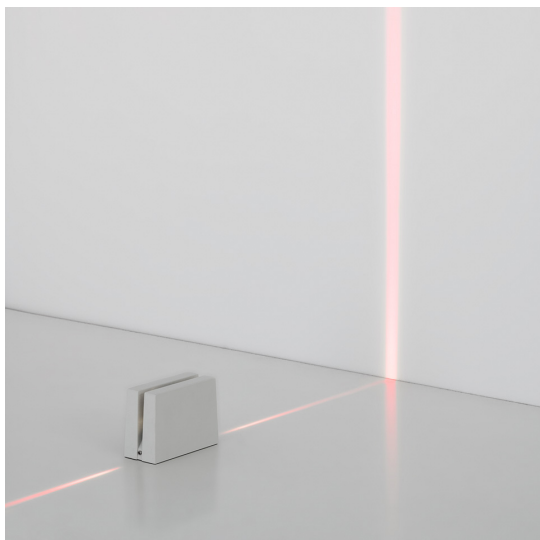

Antarktíós - RGB Light

Carlotta de Bevilacqua

IP65   

LUMINAIRE

- Watt: **3W**
- Delivered lumens output: **20lm**
- CRI: **80**

Notes

Driver supplied separately.

DESCRIPTION

An innovative patented optic realizes a light blade that, from a single LED source, draws a 360 ° light profile. A perfect tool for architectural lighting that emphasizes with high efficiency the different opening profiles

PRODUCT CODE: T4521030

FEATURES

- Article Code: **T4521030**
- Colour: **Aluminium**
- Installation: **CeilingWallFloor**
- Series: **Architectural Outdoor**
- Environment: **Outdoor**
- design by: **Carlotta de Bevilacqua**