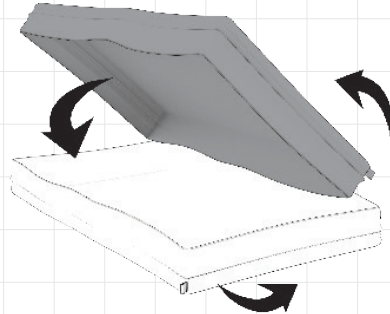

Winter Storage Bag

Application	Indoor & Outdoor	
Materials	Durable SANO-TEX fabric is 100% solution-dyed polyester	
Available for:	Ark 40	ESF.5.A.WB.ARK.40
	Base 40	ESF.5.A.WB.BAS.40
	Base 30	ESF.5.A.WB.BAS.30
	Cosmo 50	ESF.5.A.WB.CMO/MHA/MTI.50
	Manhattan 50	ESF.5.A.WB.CMO/MHA/MTI.50
	Martini 50	ESF.5.A.WB.CMO/MHA/MTI.50
	Mix 850	ESF.5.A.WB.MX8
	Mix 600	ESF.5.A.WB.MX6
	Pod 40	ESF.5.A.WB.PD4
	Pod 30	ESF.5.A.WB.PD3
	Tank	ESF.5.A.WB.TAN
	Wharf 65	ESF.5.A.WB.WHF.65

The Winter Bag/Summer Cover is designed to custom-fit our outdoor products and effortlessly protect your product with simple adaptation of installation as you transition from Summer to Winter.

The cover includes waterproof zips and seams in addition to hardy thick waterproof material that is highly resistant to mould, tearing and fading, keeping your product safe from the elements all year round. You do not need to remove the glass fire screen before covering.

Converting the WINTER BAG into the SUMMER COVER

1. Remove Part B

2. Flip Part A

3. Place Part A over unit