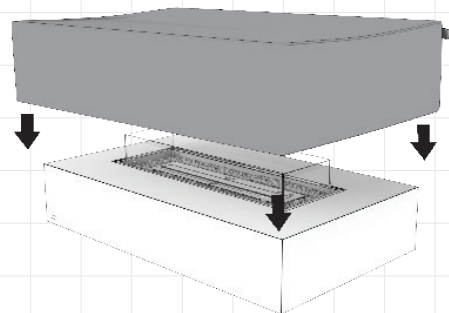

Winter Storage Bag

Application	Indoor & Outdoor	
Materials	Durable SANO-TEX fabric is 100% solution-dyed polyester	
Available for:	Ark 40	ESF.5.A.WB.ARK.40
	Base 40	ESF.5.A.WB.BAS.40
	Base 30	ESF.5.A.WB.BAS.30
	Cosmo 50	ESF.5.A.WB.CMO/MHA/MTI.50
	Manhattan 50	ESF.5.A.WB.CMO/MHA/MTI.50
	Martini 50	ESF.5.A.WB.CMO/MHA/MTI.50
	Mix 850	ESF.5.A.WB.MX8
	Mix 600	ESF.5.A.WB.MX6
	Pod 40	ESF.5.A.WB.PD4
	Pod 30	ESF.5.A.WB.PD3
	Tank	ESF.5.A.WB.TAN
	Wharf 65	ESF.5.A.WB.WHF.65

The Winter Bag/Summer Cover is designed to custom-fit our outdoor products and effortlessly protect your product with simple adaptation of installation as you transition from Summer to Winter.

The cover includes waterproof zips and seams in addition to hardy thick waterproof material that is highly resistant to mould, tearing and fading, keeping your product safe from the elements all year round. You do not need to remove the glass fire screen before covering.

Converting the WINTER BAG into the SUMMER COVER

1. Remove Part B

2. Flip Part A

3. Place Part A over unit