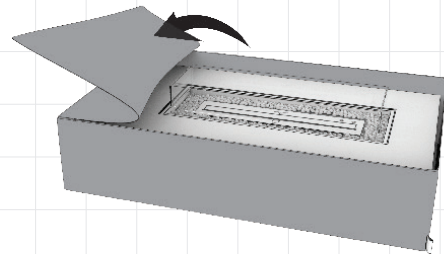

Winter Storage Bag

Application	Indoor & Outdoor	
Materials	Durable SANO-TEX fabric is 100% solution-dyed polyester	
Available for:	Ark 40	ESF.5.A.WB.ARK.40
	Base 40	ESF.5.A.WB.BAS.40
	Base 30	ESF.5.A.WB.BAS.30
	Cosmo 50	ESF.5.A.WB.CMO/MHA/MTI.50
	Manhattan 50	ESF.5.A.WB.CMO/MHA/MTI.50
	Martini 50	ESF.5.A.WB.CMO/MHA/MTI.50
	Mix 850	ESF.5.A.WB.MX8
	Mix 600	ESF.5.A.WB.MX6
	Pod 40	ESF.5.A.WB.PD4
	Pod 30	ESF.5.A.WB.PD3
	Tank	ESF.5.A.WB.TAN
	Wharf 65	ESF.5.A.WB.WHF.65

The Winter Bag/Summer Cover is designed to custom-fit our outdoor products and effortlessly protect your product with simple adaptation of installation as you transition from Summer to Winter.

The cover includes waterproof zips and seams in addition to hardy thick waterproof material that is highly resistant to mould, tearing and fading, keeping your product safe from the elements all year round. You do not need to remove the glass fire screen before covering.

Converting the WINTER BAG into the SUMMER COVER

1. Remove Part B

2. Flip Part A

3. Place Part A over unit