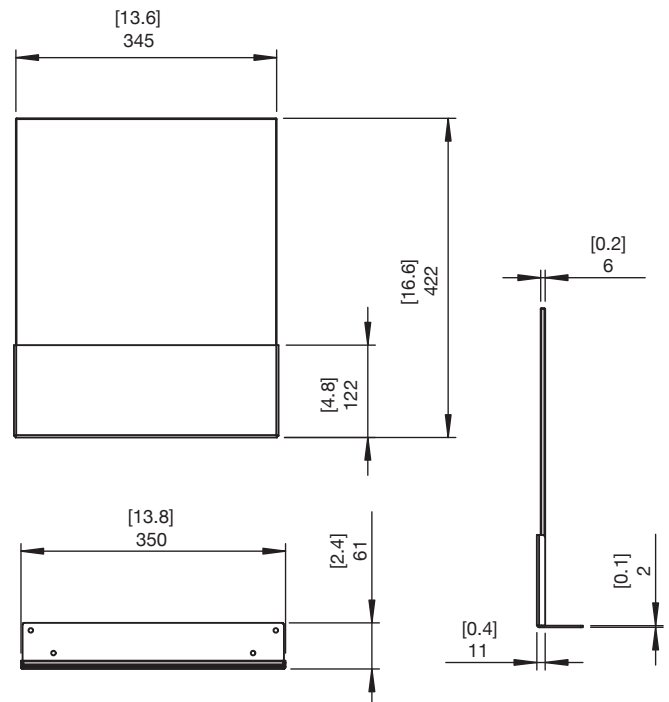

FOR MORE INFORMATION PLEASE REFERENCE THE CLEARANCE & INSTALLATION MANUAL