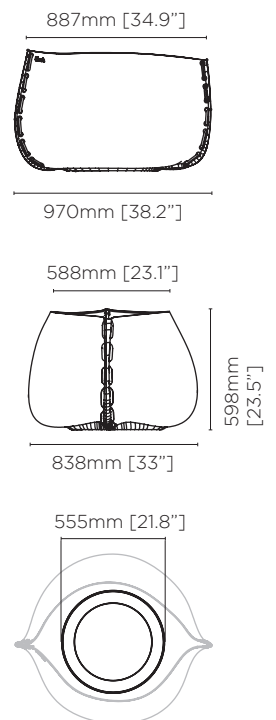

Dimensions

L 677mm [26.7"]
W 583mm [23"]
H 417mm [16.4"]

Pot Opening Dimensions

L 617mm [24.3"]
W 410mm [16.1"]

Maximum Internal Pot Size

Ø 355mm [14"]
H 280mm [11"]

Weight

Approx. 16kg / 35.2lbs

Natural with
Yellow Stitch

STITCH 75 BLD.1.P.STI.75

Dimensions

L 970mm [38.2"]
W 838mm [33"]
H 598mm [23.5"]

Pot Opening Dimensions

L 887mm [34.9"]
W 588mm [23.1"]

Maximum Internal Pot Size

Ø 555mm [21.8"]
H 400mm [15.7"]

Yellow, Grey, Black, White, Orange
and Red

Bone with
White Stitch

Natural with
Orange Stitch

Graphite with
Black Stitch

Bone with
Yellow Stitch

STITCH 100
BLD.1.P.STI.100

Dimensions

L 1115mm [43.9"]
W 962mm [37.9"]
H 687mm [27"]

Pot Opening Dimensions

L 1019mm [40.1"]
W 677mm [26.6"]

Maximum Internal Pot Size

Ø 605mm [23.8"]
H 460mm [18"]

Weight

Approx. 37.7kg / 82.9lbs

Material

Fluid™ Concrete Technology
Decorative Rope