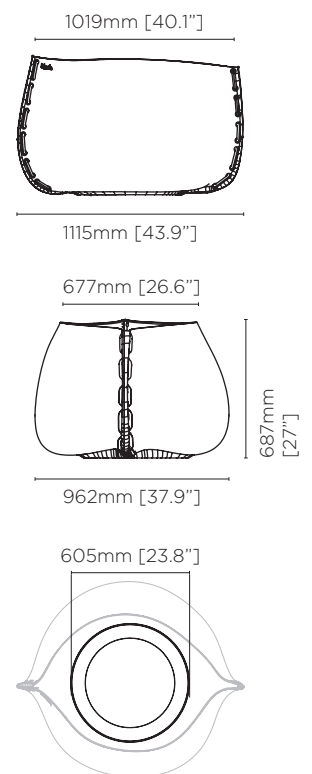

Stitch Rope

Yellow, Grey, Black, White, Orange
and Red