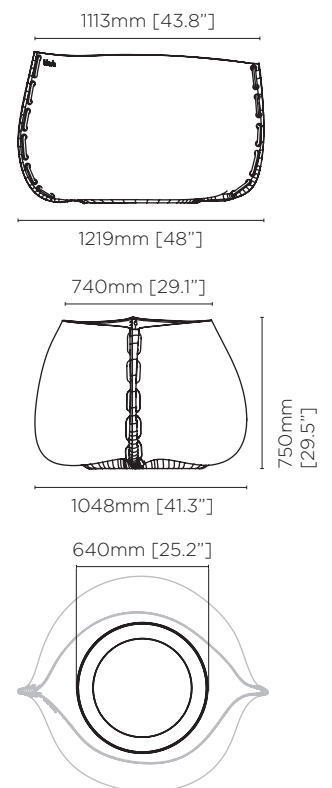

Stitch Rope

Yellow, Grey, Black, White, Orange
and Red