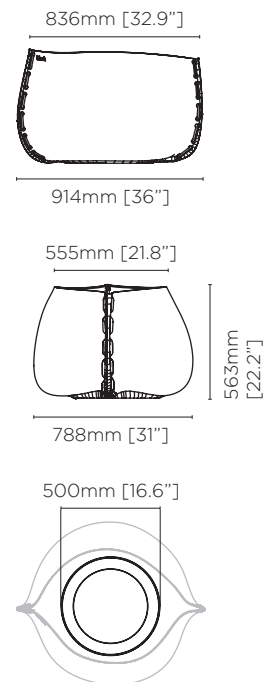

Stitch Rope

Yellow, Grey, Black, White, Orange
and Red