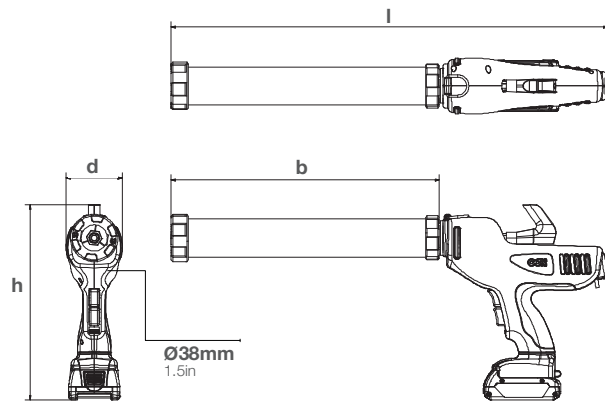

- Weight: 1.65-2.53kg / 3.63-5.6lbs
- Barrel Length: 237mm-389mm / 9.3in-15.3in
- Maximum Thrust: 3.5kN
- Voltage: 18V
- Battery Capacity: 1.5Ah and 3Ah
- Battery Charge Time: 30 min.
- Battery Type: Li-ion
- Handle Material: PC/ABS
- Barrel Material: Anodized Aluminum
- Tool Component Approvals: CE, REACH, RoHS
- Cartridge Capacity: 310mL (10.5oz), 400mL (13.5oz)
- Sachet Capacity: 310mL (10.5oz), 400mL (13.5oz), 600mL (20.3oz)
- Standard Color: Black/Grey
- Nozzle Dimension: $\varnothing 38\text{mm}$ / 1.5in
- Customized versions on demand

Dimensions (mm/in)

product	height (h)	length (l)	depth (d)	barrel (b)
Combi 310	279 /11.0	480 /18.9	81 /3.2	237 /9.3
Combi 400	278 /10.9	518 /20.4	81 /3.2	275 /10.8
Combi 600	282 /11.1	632 /24.9	81 /3.2	389 /15.3