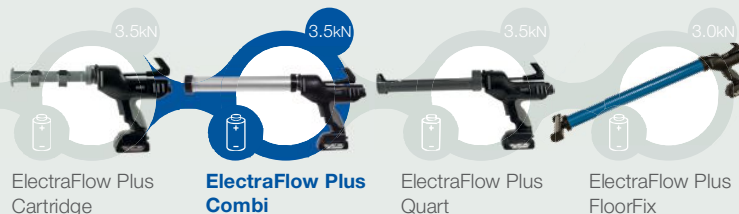

COX™ 1-Component Dispenser

ElectraFlow™ Plus Combi

A 1-component battery powered bead dispenser for 310/400mL cartridges and 310/400/600mL sachets.

Sulzer | 1-Component COX Dispenser | 48

Model shown: ElectraFlow Plus Combi 310mL

Product advantages

- Trigger lock prevents accidental discharge of material
- Variable speed trigger for greater speed control during dispensing
- Anodized aluminum frame copes easily with high forces
- Adjustable speed dial (1-9)
- Available 1.5 and 3.0Ah batteries

Applications

Product by range

The **COX ElectraFlow Plus Combi** is a heavy duty 18V lithium-ion battery powered dispenser. Designed for use with medium-high viscosity sealants and adhesives.

Specifications

- Weight: 1.65-2.53kg / 3.63-5.6lbs
- Barrel Length: 237mm-389mm / 9.3in-15.3in
- Maximum Thrust: 3.5kN
- Voltage: 18V
- Battery Capacity: 1.5Ah and 3Ah
- Battery Charge Time: 30 min.
- Battery Type: Li-ion
- Handle Material: PC/ABS
- Barrel Material: Anodized Aluminum
- Tool Component Approvals: CE, REACH, RoHS
- Cartridge Capacity: 310mL (10.5oz), 400mL (13.5oz)
- Sachet Capacity: 310mL (10.5oz), 400mL (13.5oz), 600mL (20.3oz)
- Standard Color: Black/Grey
- Nozzle Dimension: $\varnothing 38\text{mm}$ / 1.5in
- Customized versions on demand