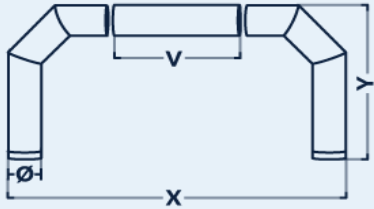

ARCH (ZIP-OFF)

code	description	height m	t.lenght m	width m	dia. m	price €
ARE 800-80 ZIP-OFF	Completely printed arch	3,8	3,5	2,25	0,8	3545
ARE 800-80 ZIP-OFF VELCRO	Arch with velcro instead of printing	3,8	3,5	2,25	0,8	2870
ARE 800-80 ZIP-OFF BANNERS	Optional banners for VELCRO version					320
Removable printed banners 4pcs 75x190cm + 2pcs 315x75cm including male velcro*						
ARE 1000-96 ZIP-OFF	Completely printed arch	4,8	4	3	0,96	4420
ARE 1000-96 ZIP-OFF VELCRO	Arch with velcro instead of printing	4,8	4	3	0,96	3330
ARE 1000-96 ZIP-OFF BANNERS	Optional banners for VELCRO version					480
Removable printed banners 4pcs 90x220cm + 2pcs 350x90cm including male velcro*