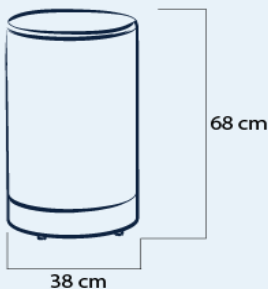

BONGO PUFF

Might be used in a set with Bongo table

code	description	price €
PUFF50 BL	Puff seat 50cm, blank	180
PUFF50 PC	Puff seat 50cm, dye sub printed	195
PUFF50 SOCK PC	Optional extra sock for Puff seat 50cm, dye sub printed	85