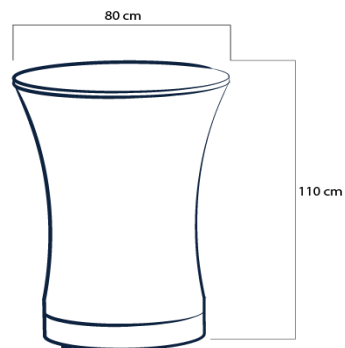

BONGO TABLE

Might be used in a set with Bongo Puff seats or Omega seat

code	description	price €
TSR80 BON BL	Bongo table 72cm, blank	465
TSR80 BON PC	Bongo table 72cm, dye sub printed	490
TSR80 BON SOCK PC	Optional extra sock for Bongo table 72cm, dye sub printed	175