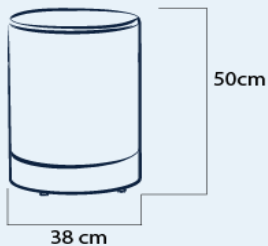

## YOU SEAT

code	description	price €
PSU60 BL	Seat in U shape, blank	405
PSU60 PC	Seat in U shape, dye sublimation printed	510
PSU60 SOCK PC	Optional extra sock for Seat in U shape, dye sub printed	355
DTP-PSU	Graphic work (artwork to templates per one design)	45
FT60	Flexi table 60x120cm, to be used with PSU60	155

## OMEGA SEAT

code	description	price €
PSC100 BL	Seat in C shape, blank	425
PSC100 PC	Seat in C shape, dye sublimation printed	520
PSC100 SOCK PC	Optional extra sock for Seat in C shape, dye sub printed	370
DTP-PSC	Graphic work (artwork to templates per one design)	75
PST100W	White fiberglass table, to be used with PSC100	450
PST100S	Printed sticker on top of the table, diameter 80cm	45