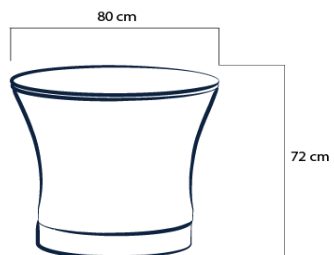

## OMEGA SEAT

code	description	price €
PSC100 BL	Seat in C shape, blank	425
PSC100 PC	Seat in C shape, dye sublimation printed	520
PSC100 SOCK PC	Optional extra sock for Seat in C shape, dye sub printed	370
DTP-PSC	Graphic work (artwork to templates per one design)	75
PST100W	White fiberglass table, to be used with PSC100	450
PST100S	Printed sticker on top of the table, diameter 80cm	45

## BONGO PUFF

Might be used in a set with Bongo table

code	description	price €
PUFF50 BL	Puff seat 50cm, blank	180
PUFF50 PC	Puff seat 50cm, dye sub printed	195
PUFF50 SOCK PC	Optional extra sock for Puff seat 50cm, dye sub printed	85

## BISTRO PUFF

Might be used as a set with Bistro table

code	description	price €
PUFF68 BL	Puff seat 68cm, blank	190
PUFF68 PC	Puff seat 68cm, dye sub printed	205
PUFF68 SOCK PC	Optional extra sock for Puff seat 68cm, dye sub printed	95
DTP-PUFF	Graphic work (artwork to templates per one design)	20