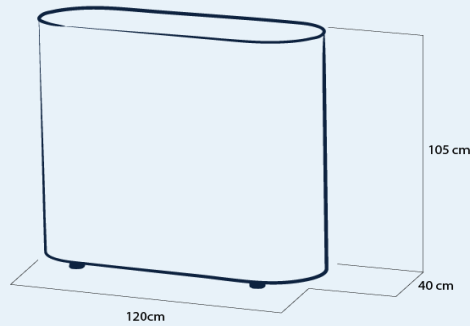

## STRAIGHT DESK

code	description	price €
DSS120	Straight desk 120cm, completely dye sublimation printed	675
DSS120 SOCK	Optional extra sock for Straight desk 120cm, printed	255
DSS120-DR	Optional set of 2 internal racks between inflatable tubes	95
DTP-DS	Graphic work (artwork to templates per one design)	35
DSS120 PVCC	Transparent PVC film top cover	25
DSS120 ACRC	Transparent acrylic glass top cover	90
DSS EPC	Edge protection cover	35