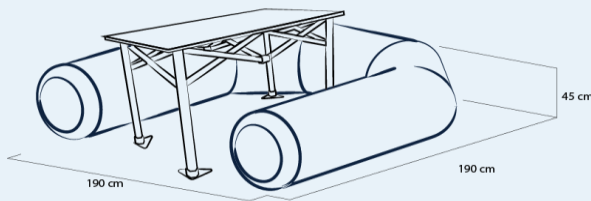

YOU SEAT

code	description	price €
PSU60 BL	Seat in U shape, blank	405
PSU60 PC	Seat in U shape, dye sublimation printed	510
PSU60 SOCK PC	Optional extra sock for Seat in U shape, dye sub printed	355
DTP-PSU	Graphic work (artwork to templates per one design)	45
FT60	Flexi table 60x120cm, to be used with PSU60	155

OMEGA SEAT