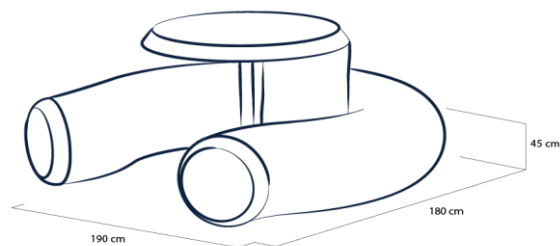

code	description	price €
PSC100 BL	Seat in C shape, blank	425
PSC100 PC	Seat in C shape, dye sublimation printed	520
PSC100 SOCK PC	Optional extra sock for Seat in C shape, dye sub printed	370
DTP-PSC	Graphic work (artwork to templates per one design)	75
PST100W	White fiberglass table, to be used with PSC100	450
PST100S	Printed sticker on top of the table, diameter 80cm	45