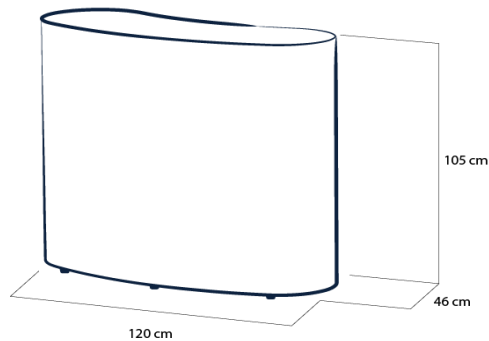

BENDED DESK

code	description	price €
DSB120	Bended desk 120cm, completely dye sublimation printed	705
DSB120 SOCK	Optional extra sock for Bended desk 120cm, dye sub printed	265
DSB120-DR	Optional set of 2 internal racks between inflatable tubes	95
DTP-DS	Graphic work (artwork to templates per one design)	35
DSB120 PVCC	Transparent PVC film top cover	30
DSB120 ACRC	Transparent acrylic glass top cover	95
DSB EPC	Edge protection cover	35