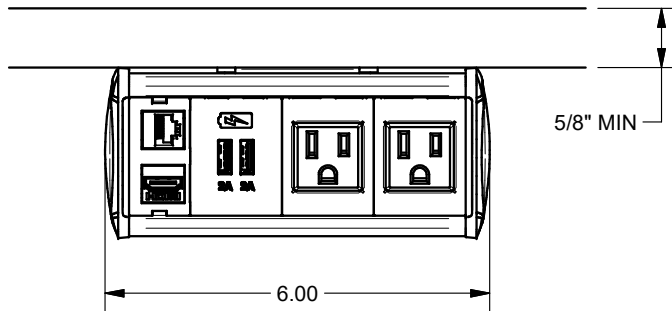

B

A

KEYSTONE CONNECTORS AND CABLES SOLD SEPARATELY.  
 UNIT PROVIDED WITH KEYSTONE SINGLE, DUAL AND BLANK INSERT.

<b>FSR inc.</b> <small>244 BERGEN BLVD.          WOODLAND PARK, NJ 07424          TEL (973) 785-4347          FAX (973) 785-3318</small>	TITLE: SYM-UT-2AC-1CA-1SS		
	DRAWN BY: JRE	DATE: 11/21/18	REV: -
	DWG#: SYM-UT-2AC-1CA-1SS	SCALE: -	