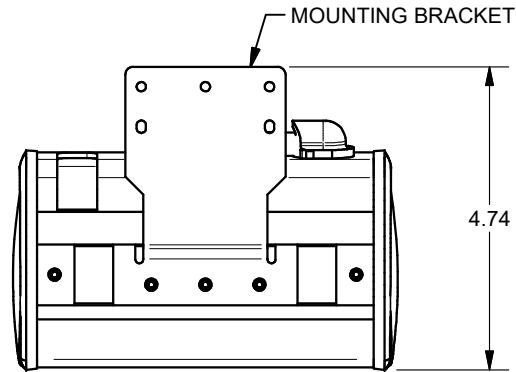

B

A

KEYSTONE CONNECTORS AND CABLES SOLD SEPARATELY.  
 UNIT PROVIDED WITH KEYSTONE SINGLE, DUAL AND BLANK INSERT.

<b>FSR inc.</b> <small>244 BERGEN BLVD.          WOODLAND PARK, NJ 07424          TEL (973) 785-4347          FAX (973) 785-3318</small>	TITLE: SYM-UT-2AC-1CA-1SS		
	DRAWN BY: JRE	DATE: 11/21/18	REV: -
	DWG#: SYM-UT-2AC-1CA-1SS	SCALE: -	