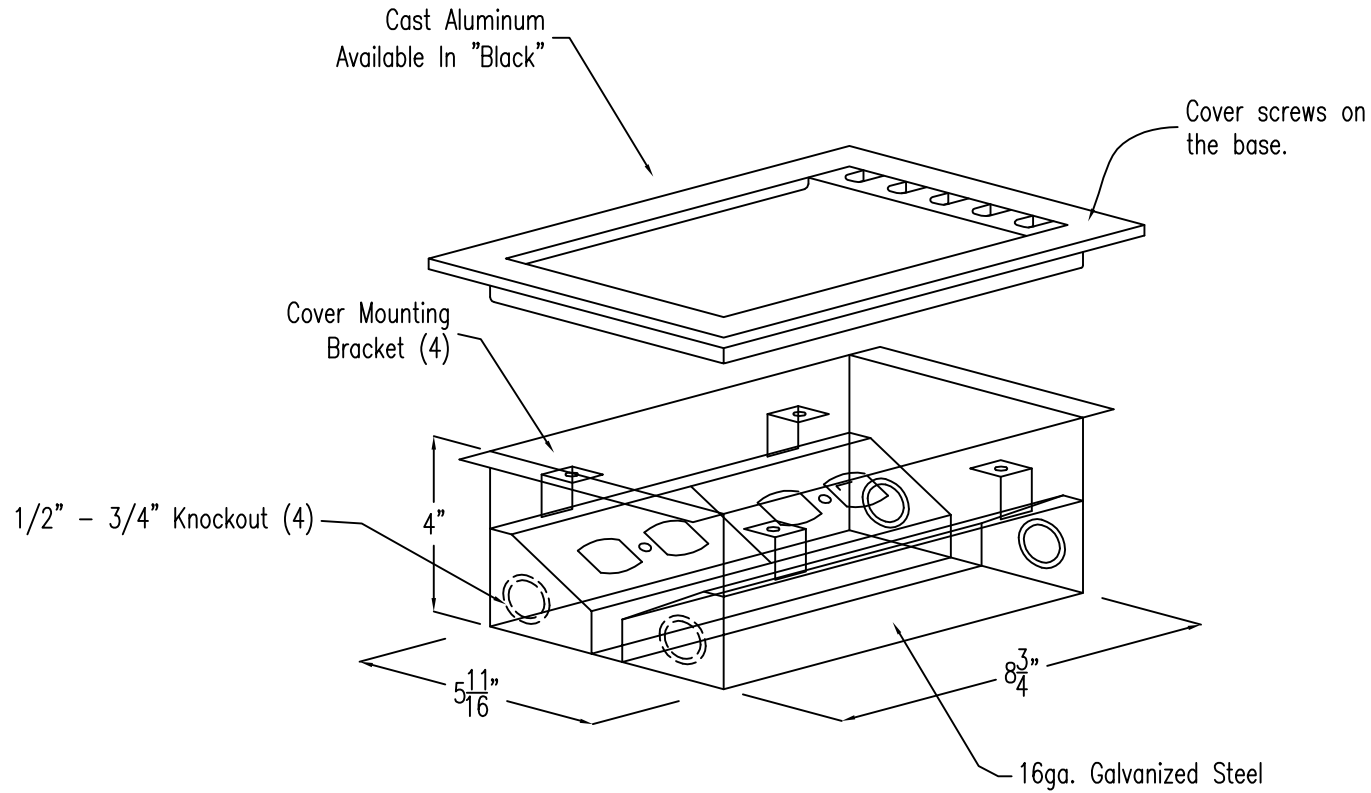

RF9C Raised Floorbox

Other device plates are available

		Canadian Electrical Raceways Inc.	
Drwn by: Manjinder		Material:	See Sketch
Date: Feb 27,08		Scale:	Not To Scale
RF9C Raised Floor Box			Drwg No:
CSA Load Class:	Width: 5-11/16"	Depth: 4"	
Supplied Length:	8-3/4"	Description:	Floorbox
PROJECT:			