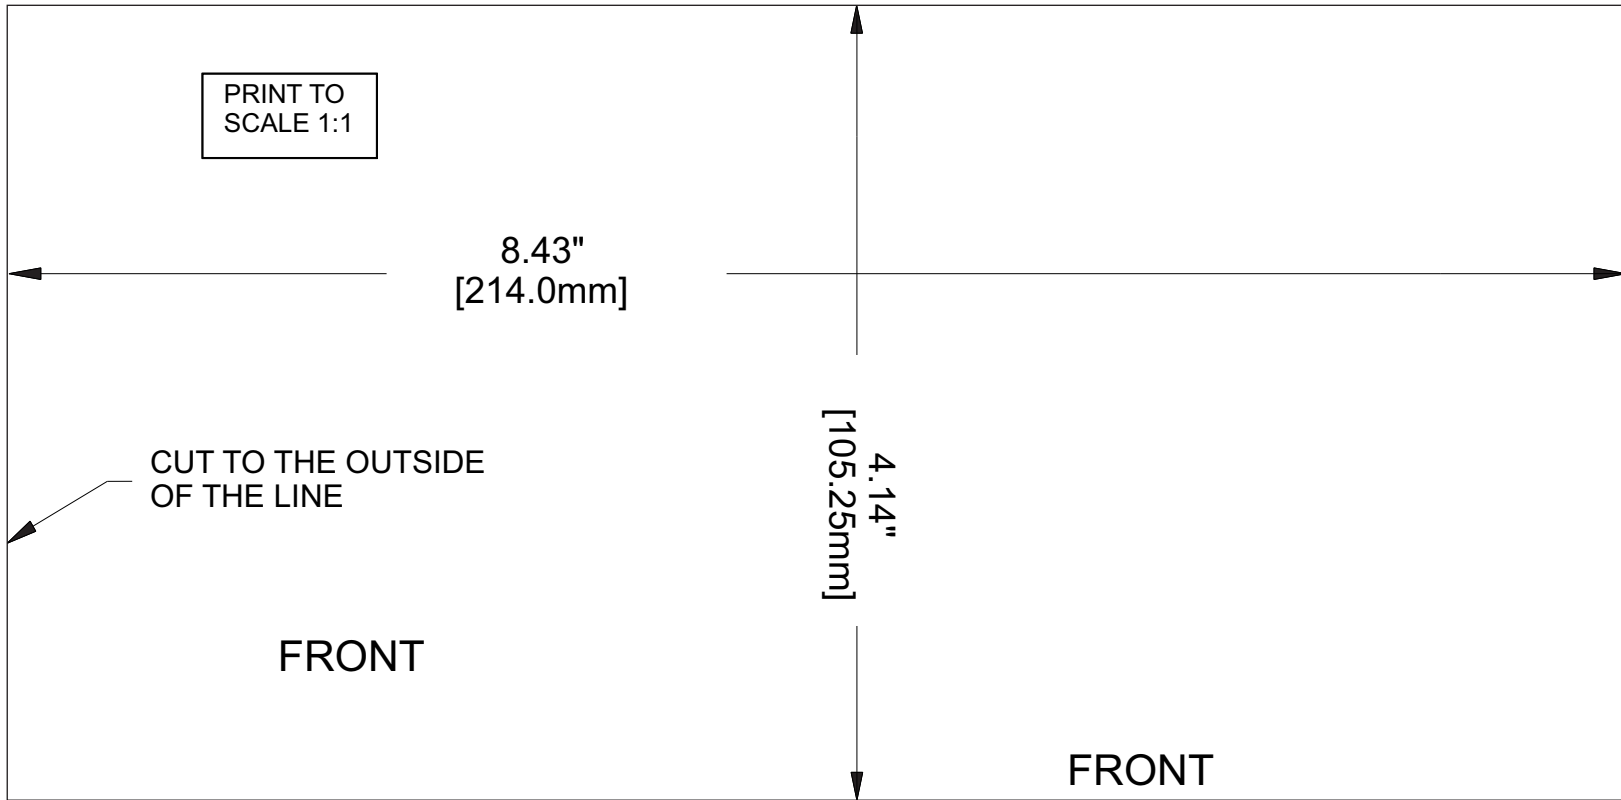

LEW ELECTRIC
FITTINGS COMPANY

HCW MAIN CUT-OUT

1. STOP
2. MEASURE
3. CUT

VERIFY
ALL DIMENSIONS
TO ENSURE THAT THIS
PRINT IS 1 TO 1
SCALE.

MEASURE WITH A RULER.

LEW ELECTRIC IS NOT RESPONSIBLE FOR ANY DAMAGE TO A TABLE OR DESK