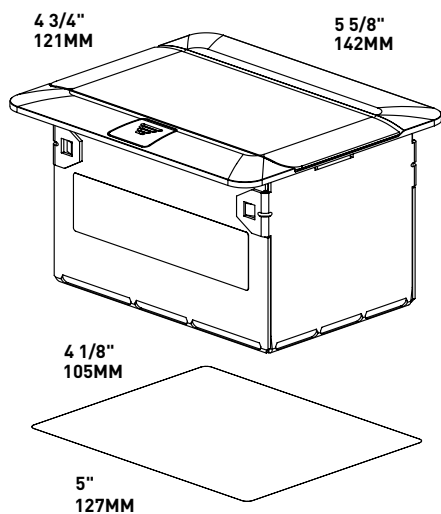

Dimensions:

©2016 Legrand All Rights Reserved ED1755R1 0316

designed to be better.™

Electrical Wiring Systems

60 Woodlawn Street
West Hartford, CT 06110
1.877.BY.LEGRAND (295.3472)
www.legrand.us

570 Applewood Crescent
Vaughan, Ontario L4K 4B4
905.738.9195
www.legrand.ca

FOLLOW US