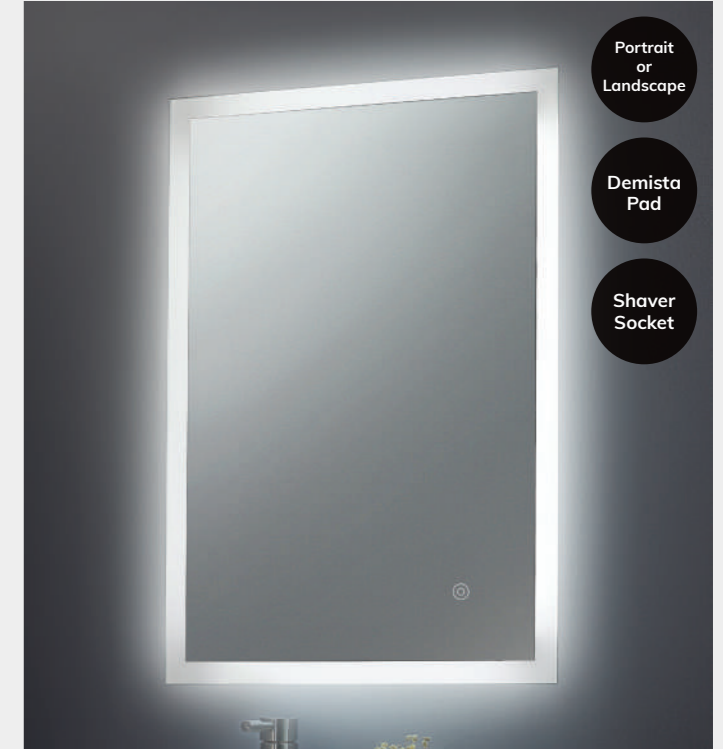

Alpha LED Bluetooth Mirror

UTIS3057 W600 x H800 x D78mm **£499**

Moment LED Bluetooth Mirror

UTIS3054 W1200 x H600 x D76mm **£649**

MIRRORS

Nova LED Mirror

UTIS3017 W500 x H700 x D45mm **£345**

Nova LED Mirror