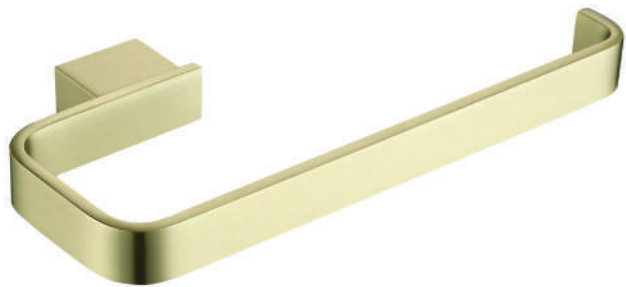

Towel Ring

DXB30BB

£99

Robe Hook

DXB38BB

£49