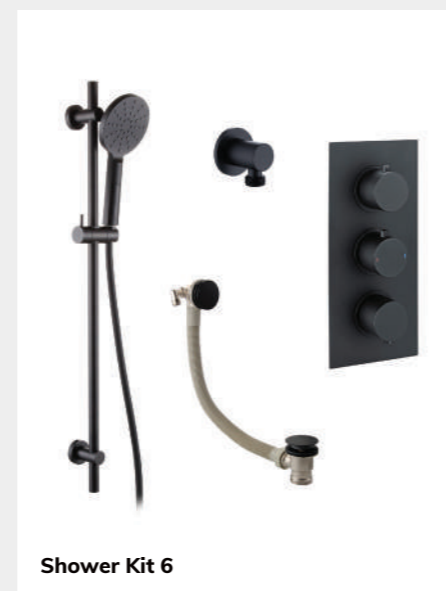

BLACKKIT3 **£645**

- Shower Kit 1**
- Thermostatic 2 Control Valve
 - Shower Arm 300mm
 - Shower Head 250 x 250mm

BRASSKIT1 **£673**

- Shower Kit 2**
- Thermostatic 3 Control Valve
 - Shower Arm 300mm
 - Shower Head 250 x 250mm
 - Porter Kit

BRASSKIT2 **£798**

- Shower Kit 3**
- Thermostatic 3 Control Valve
 - Shower Arm 300mm
 - Shower Head 250 x 250mm
 - Overflow Filler

BRASSKIT3 **£826**

- Shower Kit 4**
- Thermostatic 3 Control Valve
 - Shower Arm 300mm
 - Shower Head 250 x 250mm
 - Slide Rail Kit Round
 - Wall Outlet

BLACKKIT4 **£707**

- Shower Kit 5**
- Thermostatic 2 Control Valve
 - Slide Rail Kit Round
 - Wall Outlet

BLACKKIT5 **£493**

- Shower Kit 6**
- Thermostatic 3 Control Valve
 - Slide Rail Kit Round
 - Wall Outlet
 - Overflow Filler