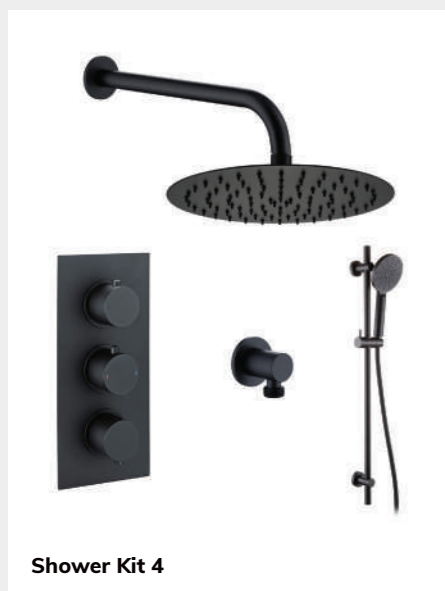

BLACKKIT3 **£645**

- Shower Kit 1**
- Thermostatic 2 Control Valve
 - Shower Arm 300mm
 - Shower Head 250 x 250mm

BRASSKIT1 **£673**

- Shower Kit 2**
- Thermostatic 3 Control Valve
 - Shower Arm 300mm
 - Shower Head 250 x 250mm
 - Porter Kit

BRASSKIT2 **£798**

- Shower Kit 3**
- Thermostatic 3 Control Valve
 - Shower Arm 300mm
 - Shower Head 250 x 250mm
 - Overflow Filler

BRASSKIT3 **£826**

- Shower Kit 4**
- Thermostatic 3 Control Valve
 - Shower Arm 300mm
 - Shower Head 250 x 250mm
 - Slide Rail Kit Round
 - Wall Outlet