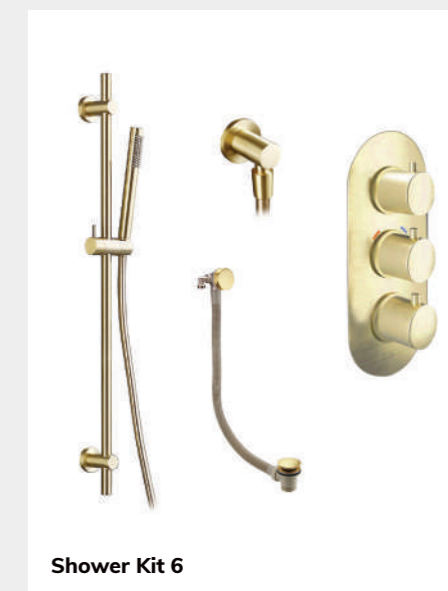

BRASSKIT2 **£798**

- Shower Kit 3**
- Thermostatic 3 Control Valve
 - Shower Arm 300mm
 - Shower Head 250 x 250mm
 - Overflow Filler

BRASSKIT3 **£826**

- Shower Kit 4**
- Thermostatic 3 Control Valve
 - Shower Arm 300mm
 - Shower Head 250 x 250mm
 - Slide Rail Kit Round
 - Wall Outlet

BLACKKIT4 **£707**

- Shower Kit 5**
- Thermostatic 2 Control Valve
 - Slide Rail Kit Round
 - Wall Outlet

BLACKKIT5 **£493**

- Shower Kit 6**
- Thermostatic 3 Control Valve
 - Slide Rail Kit Round
 - Wall Outlet
 - Overflow Filler

BLACKKIT6 **£664**

- Shower Kit 4**
- Thermostatic 3 Control Valve
 - Shower Arm 300mm
 - Shower Head 250 x 250mm
 - Slide Rail Kit Round
 - Wall Outlet

BRASSKIT4 **£932**

- Shower Kit 5**
- Thermostatic 2 Control Valve
 - Slide Rail Kit Round
 - Wall Outlet

BRASSKIT5 **£636**

- Shower Kit 6**
- Thermostatic 3 Control Valve
 - Slide Rail Kit Round
 - Wall Outlet
 - Overflow Filler

BRASSKIT6 **£789**

CONCEALED SHOWER KITS
SQUARE

Square Shower Kit 1

- Thermostatic 2 Control Valve
- Shower Arm 380mm
- Shower Head 200 x 200mm