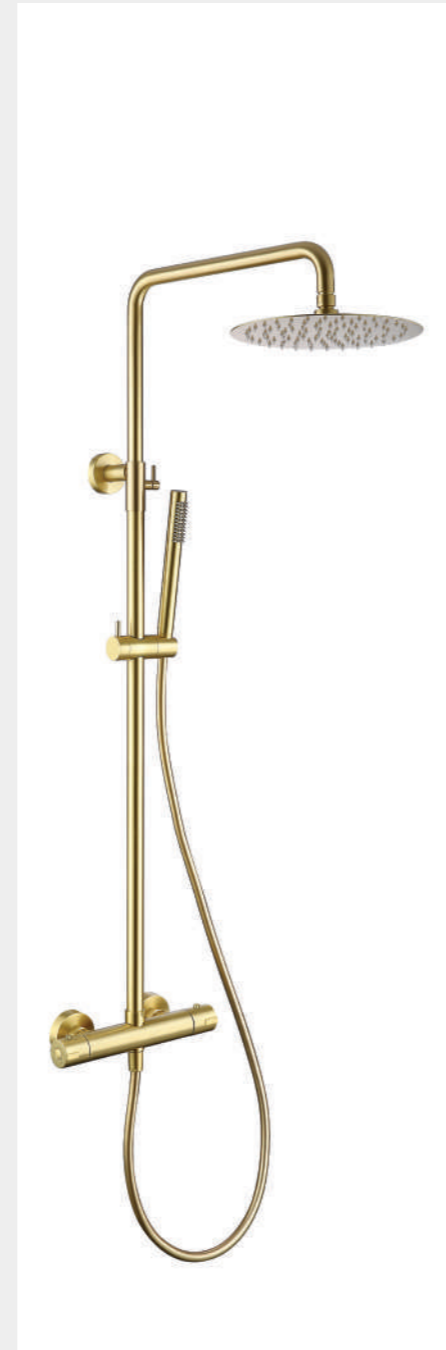

W21

£699

EXPOSED
SHOWER SYSTEMS

Exposed Shower System 4

- Thermostatic square valve
- Riser Rail
- Shower Hose
- 1 Mode handset
- Suitable for medium to high pressure systems (0.5 Bar or above)

VM18B

£299

Exposed Shower System 5

- Thermostatic round valve
- Riser Rail
- Shower Hose
- 5 Mode handset
- Suitable for medium to high pressure systems (0.5 Bar or above)

VM31B

£259

Exposed Shower System 6

- Thermostatic traditional valve
- Riser Rail
- Shower Hose
- Handset
- Suitable for high pressure systems (1 Bar or above for best performance)

SR07 & VM91

£398

EXPOSED
SHOWER SYSTEMS

Exposed Shower System 7

- Thermostatic traditional valve
- Shower head
- Suitable for high pressure systems (1 Bar or above for best performance)

W74 & VM91 **£399**

Grace Exposed Shower System

- Thermostatic round valve
- Diverter valve
- Riser rail, hose and 3 mode handset
- Shower head
- Suitable for high pressure systems (1 Bar or above for best performance)

VM15K **£599**