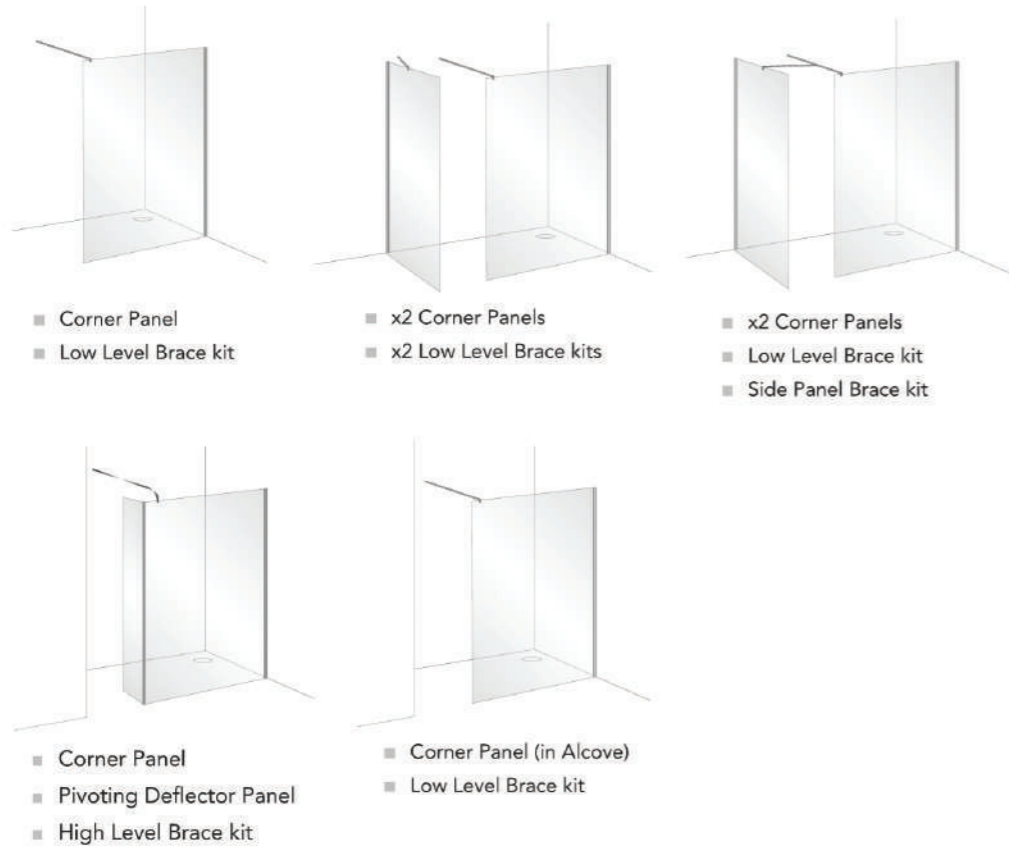

10MM
WALK-IN PANELS

Type	Size	Actual	SKU	RRP
Walk-In Panel	600mm	557mm	10COR600	£439
Walk-In Panel	700mm	657mm	10COR700	£460
Walk-In Panel	760mm	717mm	10COR760	£476
Walk-In Panel	800mm	757mm	10COR800	£486
Walk-In Panel	900mm	857mm	10COR900	£508
Walk-In Panel	1000mm	957mm	10COR1000	£535
Walk-In Panel	1100mm	1057mm	10COR1100	£570
Walk-In Panel	1200mm	1157mm	10COR1200	£605
Walk-In Panel	1400mm	1357mm	10COR1400	£640
Pivoting Deflector Panel	300mm	343mm	10PIV300	£412