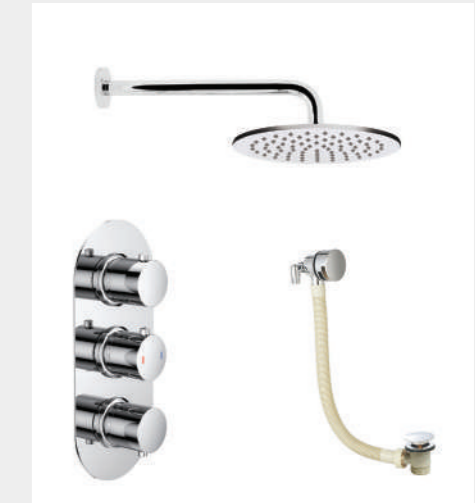

Grace Exposed Shower System

- Thermostatic round valve
- Diverter valve
- Riser rail, hose and 3 mode handset
- Shower head
- Suitable for high pressure systems (1 Bar or above for best performance)

VM15K **£599**

Grace Exposed Shower System

- Thermostatic round valve
- Diverter valve
- Riser rail, hose and 1 mode handset
- Shower head
- Suitable for high pressure systems (1 Bar or above for best performance)

VM15BB **£899**

CONCEALED SHOWER KITS
GRACE CHROME

Shower Kit 1

- Thermostatic 2 Control Valve
- Shower Arm 380mm
- Shower Head Oval 200 x 155mm

ROUNDKIT1 **£424**

Shower Kit 2

- Thermostatic 3 Control Valve
- Shower Arm 380mm
- Shower Head Oval 200 x 155mm
- Porter Kit

ROUNDKIT2 **£549**

Shower Kit 3

- Thermostatic 3 Control Valve
- Shower Arm 380mm
- Shower Head Oval 200 x 155mm
- Overflow Filler

ROUNDKIT3 **£595**

Shower Kit 4

- Thermostatic 3 Control Valve
- Shower Arm 380mm
- Shower Head Oval 200 x 155mm
- Slide Rail Kit Round
- Wall Outlet