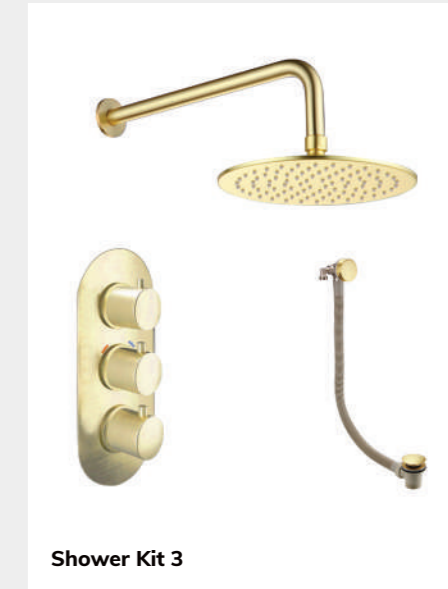

- Shower Kit 2**
- Thermostatic 3 Control Valve
 - Shower Arm 300mm
 - Shower Head 250 x 250mm
 - Porter Kit

BLACKKIT2 **£608**

- Shower Kit 3**
- Thermostatic 3 Control Valve
 - Shower Arm 300mm
 - Shower Head 250 x 250mm
 - Overflow Filler

BLACKKIT3 **£645**

- Shower Kit 1**
- Thermostatic 2 Control Valve
 - Shower Arm 300mm
 - Shower Head 250 x 250mm

BRASSKIT1 **£673**

- Shower Kit 2**
- Thermostatic 3 Control Valve
 - Shower Arm 300mm
 - Shower Head 250 x 250mm
 - Porter Kit

BRASSKIT2 **£798**

- Shower Kit 3**
- Thermostatic 3 Control Valve
 - Shower Arm 300mm
 - Shower Head 250 x 250mm
 - Overflow Filler

BRASSKIT3 **£826**

- Shower Kit 4**
- Thermostatic 3 Control Valve
 - Shower Arm 300mm
 - Shower Head 250 x 250mm
 - Slide Rail Kit Round
 - Wall Outlet