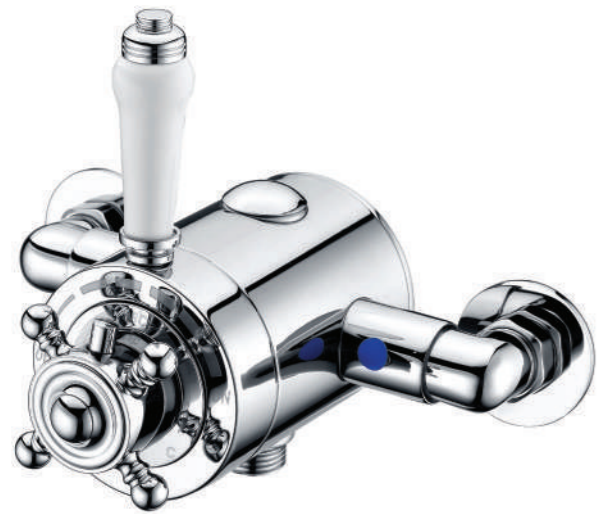

Shower Arm 380mm
SA06 £78

Wall Outlet
WE02 £35

Porter Kit
WB13 £79

SHOWER COMPONENTS
TRADITIONAL

Single Function Valve

VCW01

£399

Dual Function Valve

VCW02

£449

Shower Arm 380mm

SA05

£78

Exposed Valve

VM91

£249

Shower Head Round 200mm

TASH200

£119

Wall Outlet

WE03

£29

Slide Rail Kit

SR07