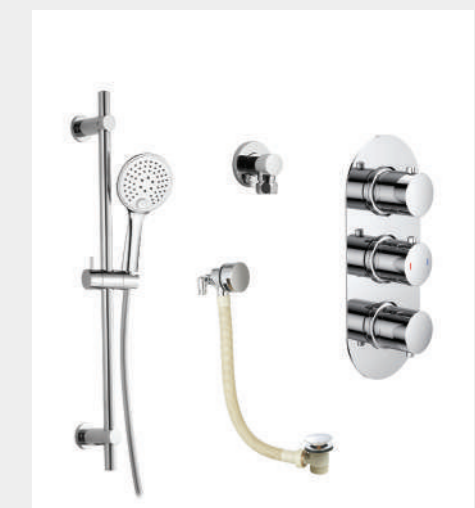

Grace Exposed Shower System

- Thermostatic round valve
- Diverter valve
- Riser rail, hose and 1 mode handset
- Shower head
- Suitable for high pressure systems (1 Bar or above for best performance)

VM15BB **£899**

CONCEALED SHOWER KITS
GRACE CHROME

Shower Kit 1

- Thermostatic 2 Control Valve
- Shower Arm 380mm
- Shower Head Oval 200 x 155mm

ROUNDKIT1 **£424**

Shower Kit 2

- Thermostatic 3 Control Valve
- Shower Arm 380mm
- Shower Head Oval 200 x 155mm
- Porter Kit

ROUNDKIT2 **£549**

Shower Kit 3

- Thermostatic 3 Control Valve
- Shower Arm 380mm
- Shower Head Oval 200 x 155mm
- Overflow Filler

ROUNDKIT3 **£595**

Shower Kit 4

- Thermostatic 3 Control Valve
- Shower Arm 380mm
- Shower Head Oval 200 x 155mm
- Slide Rail Kit Round
- Wall Outlet

ROUNDKIT4 **£625**

Shower Kit 5

- Thermostatic 2 Control Valve
- Slide Rail Kit Round
- Wall Outlet

ROUNDKIT5 **£406**

Shower Kit 6

- Thermostatic 3 Control Valve
- Slide Rail Kit Round
- Wall Outlet
- Overflow Filler