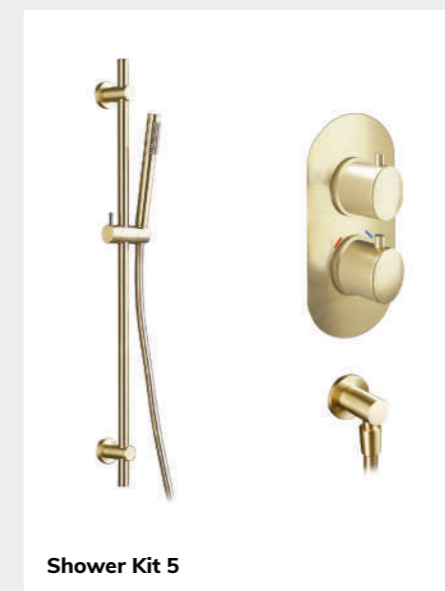

BRASSKIT2 **£798**

- Shower Kit 3**
- Thermostatic 3 Control Valve
 - Shower Arm 300mm
 - Shower Head 250 x 250mm
 - Overflow Filler

BRASSKIT3 **£826**

- Shower Kit 4**
- Thermostatic 3 Control Valve
 - Shower Arm 300mm
 - Shower Head 250 x 250mm
 - Slide Rail Kit Round
 - Wall Outlet

BLACKKIT4 **£707**

- Shower Kit 5**
- Thermostatic 2 Control Valve
 - Slide Rail Kit Round
 - Wall Outlet

BLACKKIT5 **£493**

- Shower Kit 6**
- Thermostatic 3 Control Valve
 - Slide Rail Kit Round
 - Wall Outlet
 - Overflow Filler

BLACKKIT6 **£664**

- Shower Kit 4**
- Thermostatic 3 Control Valve
 - Shower Arm 300mm
 - Shower Head 250 x 250mm
 - Slide Rail Kit Round
 - Wall Outlet

BRASSKIT4 **£932**

- Shower Kit 5**
- Thermostatic 2 Control Valve
 - Slide Rail Kit Round
 - Wall Outlet