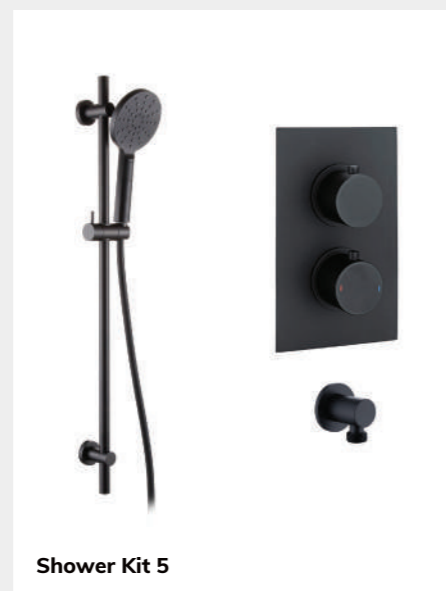

1. **Shower Kit 5**
2. Thermostatic 2 Control Valve
   - Slide Rail Kit Round
   - Wall Outlet

BLACKKIT5 **£493**