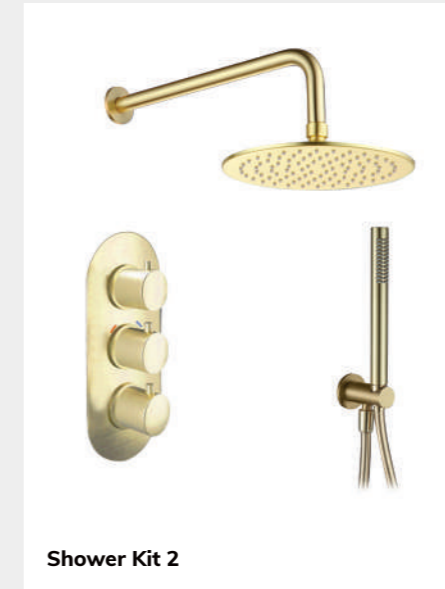

ROUNDKIT6 **£577**

CONCEALED SHOWER KITS
GRACE MATT BLACK

CONCEALED SHOWER KITS
GRACE BRUSHED BRASS

- Shower Kit 1**
- Thermostatic 2 Control Valve
 - Shower Arm 300mm
 - Shower Head 250 x 250mm

BLACKKIT1 **£474**

- Shower Kit 2**
- Thermostatic 3 Control Valve
 - Shower Arm 300mm
 - Shower Head 250 x 250mm
 - Porter Kit

BLACKKIT2 **£608**

- Shower Kit 3**
- Thermostatic 3 Control Valve
 - Shower Arm 300mm
 - Shower Head 250 x 250mm
 - Overflow Filler

BLACKKIT3 **£645**

- Shower Kit 1**
- Thermostatic 2 Control Valve
 - Shower Arm 300mm
 - Shower Head 250 x 250mm

BRASSKIT1 **£673**

- Shower Kit 2**
- Thermostatic 3 Control Valve
 - Shower Arm 300mm
 - Shower Head 250 x 250mm
 - Porter Kit

BRASSKIT2 **£798**

- Shower Kit 3**
- Thermostatic 3 Control Valve
 - Shower Arm 300mm
 - Shower Head 250 x 250mm
 - Overflow Filler

BRASSKIT3 **£826**

- Shower Kit 4**
- Thermostatic 3 Control Valve
 - Shower Arm 300mm
 - Shower Head 250 x 250mm
 - Slide Rail Kit Round
 - Wall Outlet