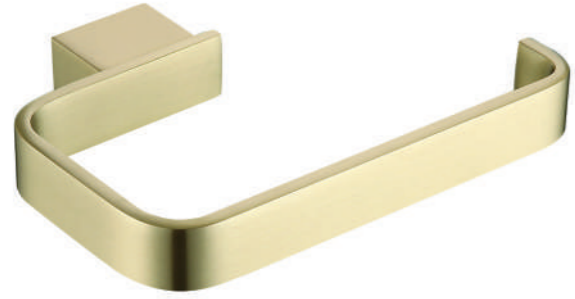

DXB38K

£49

Double Towel Bar 600mm

DXB40K

£156

GRACE BRUSHED BRASS

Toilet Roll Holder

DXB31BB