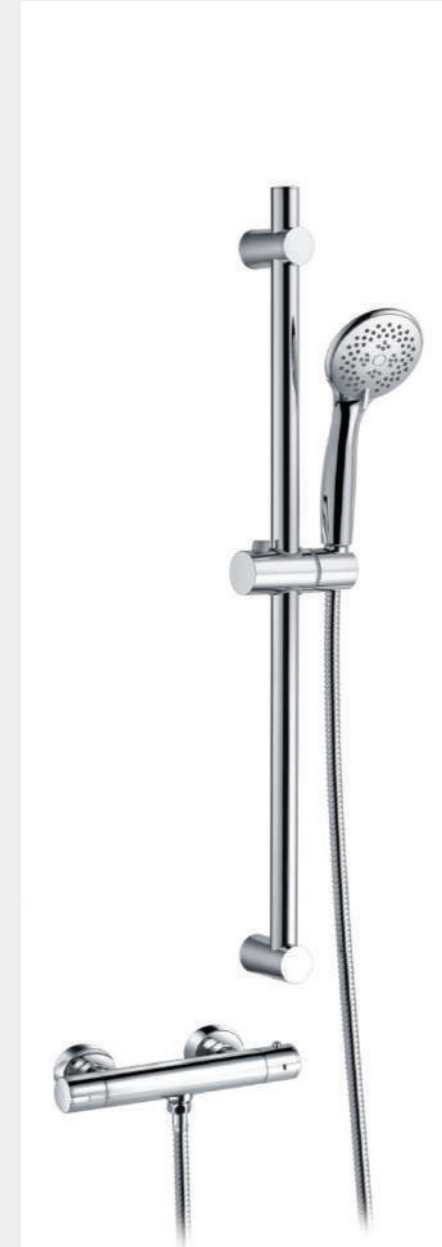

VM307CR

£399

Exposed Shower System 3

- Thermostatic traditional valve
- Diverter valve
- Riser rail, hose and 1 mode handset
- Shower head
- Suitable for high pressure systems (1 Bar or above for best performance)

W21

£699

EXPOSED
SHOWER SYSTEMS

Exposed Shower System 4

- Thermostatic square valve
- Riser Rail
- Shower Hose
- 1 Mode handset
- Suitable for medium to high pressure systems (0.5 Bar or above)

VM18B

£299

Exposed Shower System 5

- Thermostatic round valve
- Riser Rail
- Shower Hose
- 5 Mode handset
- Suitable for medium to high pressure systems (0.5 Bar or above)

VM31B

£259

Exposed Shower System 6

- Thermostatic traditional valve
- Riser Rail
- Shower Hose
- Handset
- Suitable for high pressure systems (1 Bar or above for best performance)

Grace Exposed Shower System

- Thermostatic round valve
- Diverter valve
- Riser rail, hose and 3 mode handset
- Shower head
- Suitable for high pressure systems (1 Bar or above for best performance)

VM15K **£599**