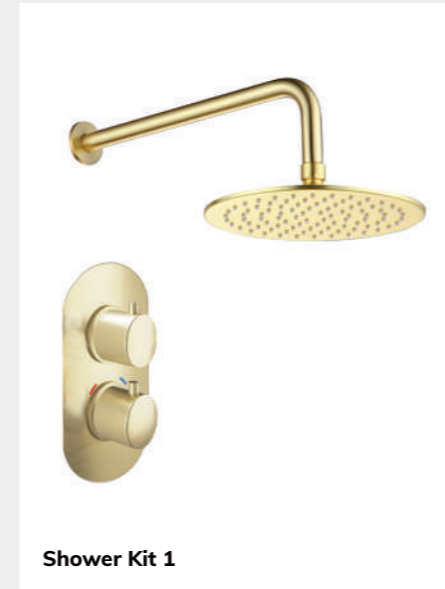

1. **Shower Kit 1**
2. Thermostatic 2 Control Valve
   - Shower Arm 300mm
   - Shower Head 250 x 250mm

BRASSKIT1 **£673**