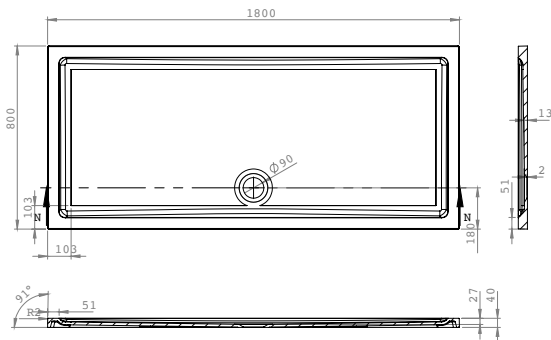

Rectangular Trays

Width (mm)	Depth (mm)	Height (mm)	Code	RRP (ex VAT)	RRP (inc VAT)
800	700	40	RSTG87	£256.10	£307.32
900	700	40	RSTG97	£256.10	£307.32
900	760	40	RSTG976	£256.10	£307.32
900	800	40	RSTG98	£256.10	£307.32
1000	700	40	RSTG107	£279.22	£335.06
1000	800	40	RSTG108	£304.92	£365.90
1000	900	40	RSTG109	£304.92	£365.90
1100	800	40	RSTG118	£304.92	£365.90
1200	700	40	RSTG127	£307.21	£368.65
1200	760	40	RSTG1276	£307.21	£368.65
1200	800	40	RSTG128	£309.21	£371.05
1200	900	40	RSTG129	£313.92	£376.70
1300	800	40	RSTG138	£432.96	£519.55
1400	700	40	RSTG147	£432.96	£519.55
1400	800	40	RSTG148	£442.06	£530.47
1400	900	40	RSTG149	£464.26	£557.11
1500	800	40	RSTG158	£519.33	£623.20
1500	900	40	RSTG159	£519.33	£623.20
1600	700	40	RSTG167	£519.33	£623.20
1600	800	40	RSTG168	£552.37	£662.84
1600	900	40	RSTG169	£563.10	£675.72
1700	700	40	RSTG177	£588.77	£706.52
1700	760	40	RSTG1776	£588.77	£706.52
1700	800	40	RSTG178	£614.77	£737.72
1700	900	40	RSTG179	£627.10	£752.52
1800	800	40	RSTG188	£680.85	£817.02

Colour Finish

Chrome Waste included with tray