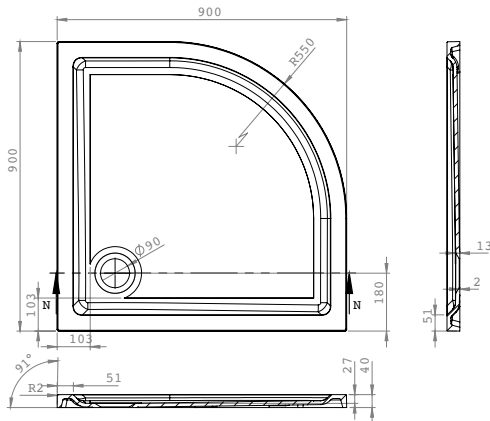

Colour Finish

White

Chrome Waste included with tray

Shower Trays *Collections*

Anti-Slip Quadrant Trays

Quadrant

Width (mm)	Depth (mm)	Height (mm)	Code	RRP (ex VAT)	RRP (inc VAT)
800	800	40	RSQG80	£266.38	£319.66
900	900	40	RSQG90	£274.08	£328.90

Offset Quadrant

Width (mm)	Depth (mm)	Height (mm)	Handing	Code	RRP (ex VAT)	RRP (inc VAT)
1000	800	40	Left Hand	RSQG108L	£372.49	£446.99
1000	800	40	Right Hand	RSQG108R	£372.49	£446.99
1200	800	40	Left Hand	RSQG128L	£442.24	£530.69
1200	800	40	Right Hand	RSQG128R	£442.24	£530.69
1200	900	40	Left Hand	RSQG129L	£442.24	£530.69
1200	900	40	Right Hand	RSQG129R	£442.24	£530.69