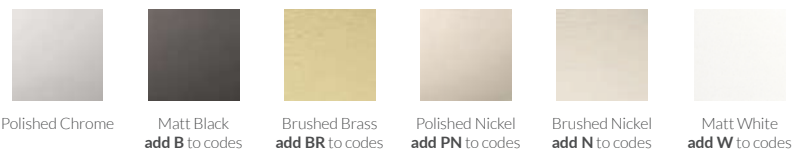

Colour options for hardware