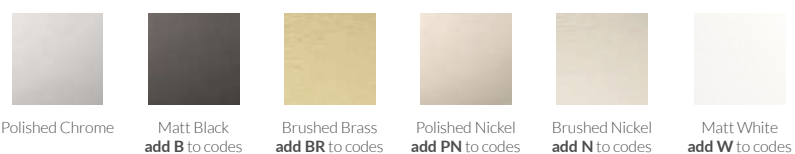

Colour options for hardware