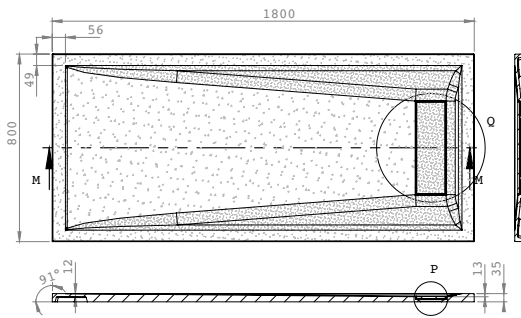

Infinity Slate Trays