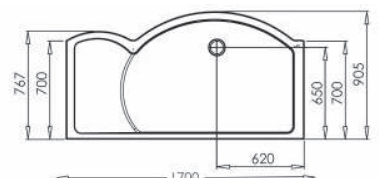

Trays

Width (mm)	Depth (mm)	Height (mm)	Handing	Code	RRP (ex VAT)	RRP (inc VAT)
1700	700	50	Left Hand	RCG177L	£554.18	£665.02
1700	700	50	Right Hand	RCG177R	£554.18	£665.02

Colour hardware

Polished Chrome

Tray Colour Finish

White

Bi-Fold Door Frameless

TOTAL HEIGHT

1967 mm

Corner Fitting

Description	Size (mm)	Adjustment (mm)	Aperture (mm)	Code	RRP (exVAT)	RRP (incVAT)
Bi-Fold Door	760	715 - 735	620	N2V7613C	£899.98	£1079.97
Bi-Fold Door	800	755 - 775	660	N2V813C	£899.98	£1079.97
Bi-Fold Door	900	855 - 875	760	N2V913C	£966.92	£1160.31
Bi-Fold Door	1000	955 - 975	860	N2V1013C	£1033.88	£1240.65
Side Panel*	760	715 - 735	-	N2R7613	£475.11	£570.13
Side Panel*	800	755 - 775	-	N2R813	£475.11	£570.13
Side Panel*	900	855 - 875	-	N2R913	£514.27	£617.13
Side Panel*	1000	955 - 975	-	N2R1013	£557.84	£669.41

* Side Panel supplied with optional brace bar

Alcove Fitting

Description	Size (mm)	Adjustment (mm)	Aperture (mm)	Code	RRP (exVAT)	RRP (incVAT)
Bi-Fold Door	760	710 - 750	590	N2V7613	£899.98	£1079.97
Bi-Fold Door	800	750 - 790	630	N2V813	£899.98	£1079.97
Bi-Fold Door	900	850 - 890	730	N2V913	£966.92	£1160.31
Bi-Fold Door	1000	950 - 990	830	N2V1013	£1033.88	£1240.65