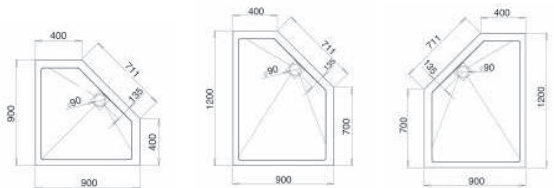

Infinity Slate Trays

Please note: In case of a frameless or a walk-in type of shower enclosure it is normal to see water escaping the tray or splashing outside of the enclosure. You may consider using a fully framed enclosure or a threshold seal on the edges of the shower tray.

Width (mm)	Depth (mm)	Height (mm)	Code	RRP (ex VAT)	RRP (inc VAT)
800	800	35	IGS80	£510.39	£612.47
1000	800	35	IGS108	£520.71	£624.86
1200	800	35	IGS128	£585.48	£702.57
1200	900	35	IGS129	£621.46	£745.75
1400	800	35	IGS148	£653.84	£784.61
1400	900	35	IGS149	£675.52	£810.62
1500	800	35	IGS158	£675.52	£810.62
1600	800	35	IGS168	£682.69	£819.22
1600	900	35	IGS169	£779.93	£935.92
1700	800	35	IGS178	£779.93	£935.92
1800	800	35	IGS188	£787.03	£944.44
Roman Tray Waste - No Cap			RDTW02	£50.00	£60.00

Colour Finish

White
add **W** to codes

Black
add **B** to codes

Grey
add **G** to codes

Waste included with tray

Neo Angle Trays

Chrome Waste included with tray

Width (mm)	Depth (mm)	Height (mm)	Handing	Code	RRP (ex VAT)	RRP (inc VAT)
900	900	40	—	RNG90	£442.40	£530.88
1200	900	40	Left Hand	RNG129L	£464.22	£557.06
1200	900	40	Right Hand	RNG129R	£464.22	£557.06

Colour Finish

White

Innov8 Walk-in Shower Tray

Chrome Waste included with tray

Width (mm)	Depth (mm)	Height (mm)	Handing	Code	RRP (ex VAT)	RRP (inc VAT)
1700	700	50	Left Hand	RCG177L	£554.18	£665.02
1700	700	50	Right Hand	RCG177R	£554.18	£665.02

Colour Finish

White