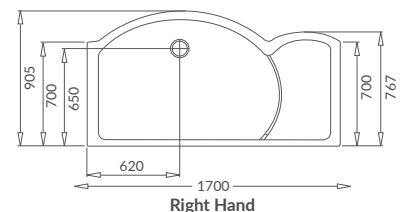

Infinity Slate Trays

Please note: In case of a frameless or a walk-in type of shower enclosure it is normal to see water escaping the tray or splashing outside of the enclosure. You may consider using a fully framed enclosure or a threshold seal on the edges of the shower tray.

Width (mm)	Depth (mm)	Height (mm)	Code	RRP (ex VAT)	RRP (inc VAT)
800	800	35	IGS80	£510.39	£612.47
1000	800	35	IGS108	£520.71	£624.86
1200	800	35	IGS128	£585.48	£702.57
1200	900	35	IGS129	£621.46	£745.75
1400	800	35	IGS148	£653.84	£784.61
1400	900	35	IGS149	£675.52	£810.62
1500	800	35	IGS158	£675.52	£810.62
1600	800	35	IGS168	£682.69	£819.22
1600	900	35	IGS169	£779.93	£935.92
1700	800	35	IGS178	£779.93	£935.92
1800	800	35	IGS188	£787.03	£944.44
Roman Tray Waste - No Cap			RDTW02	£50.00	£60.00

Colour Finish

White
add **W** to codes

Black
add **B** to codes

Grey
add **G** to codes

Waste included with tray

Neo Angle Trays

Chrome Waste included with tray

Width (mm)	Depth (mm)	Height (mm)	Handing	Code	RRP (ex VAT)	RRP (inc VAT)
900	900	40	—	RNG90	£442.40	£530.88
1200	900	40	Left Hand	RNG129L	£464.22	£557.06
1200	900	40	Right Hand	RNG129R	£464.22	£557.06

Colour Finish

White

Innov8 Walk-in Shower Tray

Chrome Waste included with tray

Width (mm)	Depth (mm)	Height (mm)	Handing	Code	RRP (ex VAT)	RRP (inc VAT)
1700	700	50	Left Hand	RCG177L	£554.18	£665.02
1700	700	50	Right Hand	RCG177R	£554.18	£665.02

Colour Finish

White