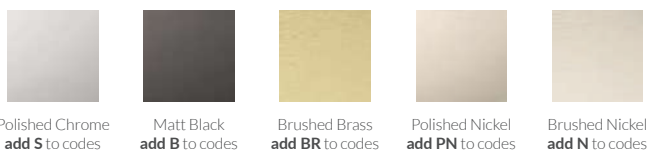

Colour options for hardware

Polished Chrome
add **S** to codes

Matt Black
add **B** to codes

Brushed Brass
add **BR** to codes

Polished Nickel
add **PN** to codes

Brushed Nickel
add **N** to codes