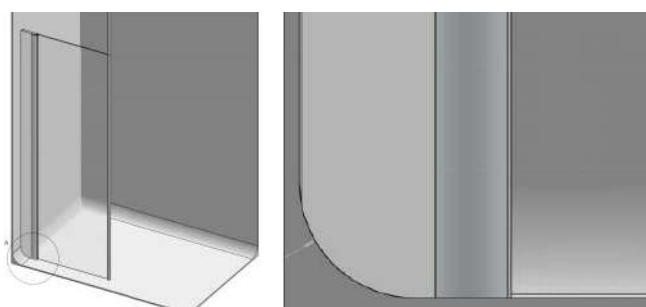

Haven Select | Vinyl Floor Contour Profile Kit

Description	Code	RRP (ex VAT)	RRP (inc VAT)
Vinyl Floor Contour Profile Kit	BPO01S	£73.92	£88.70