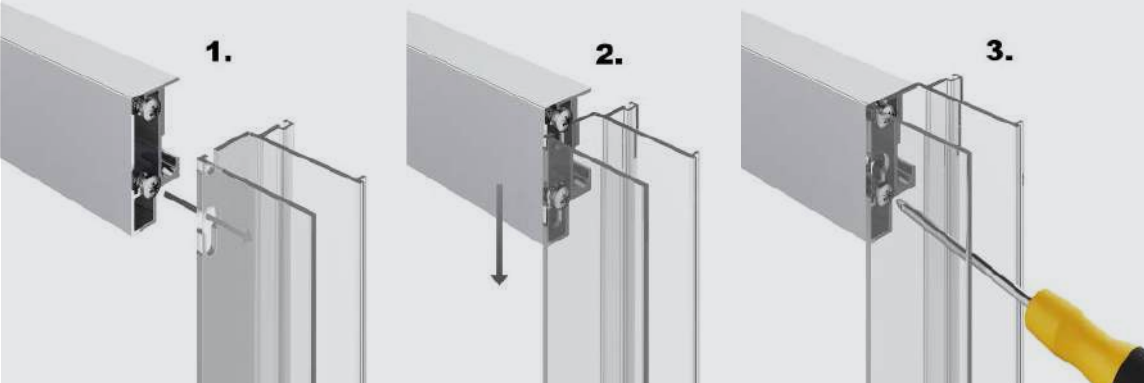

FastFix

S Y S T E M

FastFix Assembly

Included on Roman Sliding Door Enclosures

The FastFix Assembly system is designed so that the final mainframe installation is a 'slot and tighten' exercise, which can be done literally in seconds. Consequently, the main profiles effortlessly link together as the structure is assembled onsite. As much of the process as possible is now pre-assembled in the Roman factory to ensure that the final installation in the bathroom is simple, quick and easy.

SECONDS

PRE-ASSEMBLED

3

THREE STEP