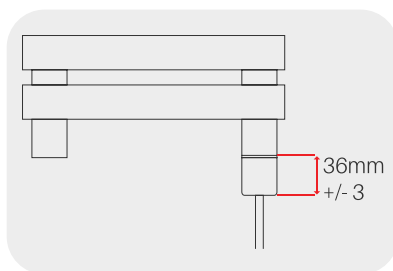

Standard Electric

To be added to chosen towel rail

Once you have chosen your desired radiator, choose your electric option. The cost of your chosen electric option should be added to the cost of the radiator. Your radiator is then converted into a sealed electric unit, ready to be connected to your electric power supply.

The Standard Electric option does not come with an adjustable temperature control. We recommend employing the use of a wall plate controller, so that you are able to adjust the output of your radiator.

The elements used in standard all electric radiators are rated IP55.

Product Code	Model	Finish	Price (£) ex VAT.	Price (£) inc VAT.
RXEL-100WSTD	100 Watt Standard All Electric	Standard	£146	£176
RXEL-150WSTD	150 Watt Standard All Electric	Standard	£146	£176
RXEL-200WSTD	200 Watt Standard All Electric	Standard	£146	£176
RXEL-300WSTD	300 Watt Standard All Electric	Standard	£146	£176
RXEL-400WSTD	400 Watt Standard All Electric	Standard	£146	£176
RXEL-600WSTD	600 Watt Standard All Electric	Standard	£146	£176

Important Information:

Internal Operating Temperature Range of towel rail or radiator using this element: 65°C (note: with standard electric elements, the surface temperature of towel rails (specifically chrome plated towel rails) can get hotter than 65°C (up to 70/80°C in some cases) due to various factors (capacity, surface area, material type etc). Consider thermostatic or other regulatory devices if surface temperature could be an issue for you. Electric radiators should only be fitted in the bathroom by a qualified electrician, in accordance with IEE regulations. Prices to be added to cost of the radiator.

2 Year Guarantee on Electric Options