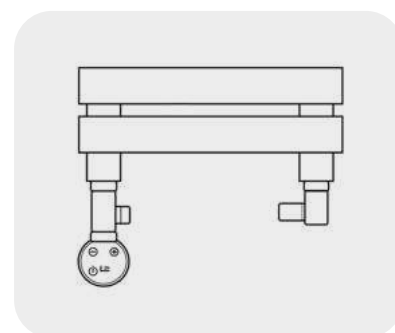

Recommended configuration using Hybrid valves.