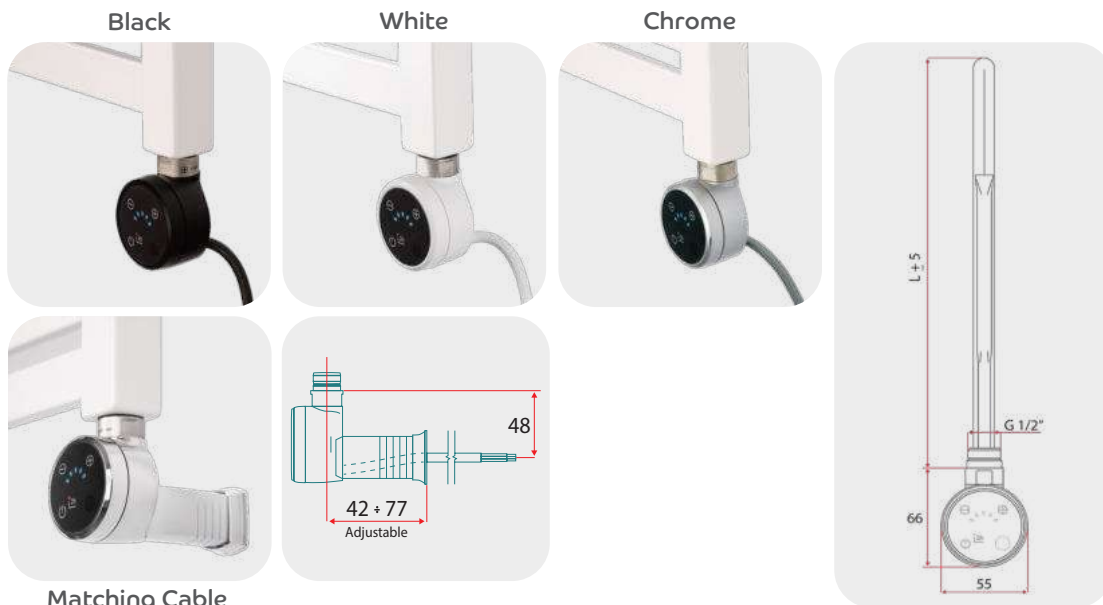

The elements used in Thermostatic Electric options are rated IPX5.

Product Code	Model	Finish	Price (£) ex VAT.	Price (£) inc VAT.
RXEL-120WTHR-CH	120 Watt Thermostatic All Electric	Chrome	£273	£328
RXEL-200WTHR-CH	200 Watt Thermostatic All Electric	Chrome	£273	£328
RXEL-300WTHR-CH	300 Watt Thermostatic All Electric	Chrome	£273	£328
RXEL-400WTHR-CH	400 Watt Thermostatic All Electric	Chrome	£273	£328
RXEL-600WTHR-CH	600 Watt Thermostatic All Electric	Chrome	£273	£328
RXEL-800WTHR-CH	800 Watt Thermostatic All Electric	Chrome	£273	£328
RXEL-120WTHR-WH	120 Watt Thermostatic All Electric	White	£273	£328
RXEL-200WTHR-WH	200 Watt Thermostatic All Electric	White	£273	£328
RXEL-300WTHR-WH	300 Watt Thermostatic All Electric	White	£273	£328
RXEL-400WTHR-WH	400 Watt Thermostatic All Electric	White	£273	£328
RXEL-600WTHR-WH	600 Watt Thermostatic All Electric	White	£273	£328
RXEL-800WTHR-WH	800 Watt Thermostatic All Electric	White	£273	£328
RXEL-120WTHR-BL	120 Watt Thermostatic All Electric	Black	£273	£328
RXEL-200WTHR-BL	200 Watt Thermostatic All Electric	Black	£273	£328
RXEL-300WTHR-BL	300 Watt Thermostatic All Electric	Black	£273	£328
RXEL-400WTHR-BL	400 Watt Thermostatic All Electric	Black	£273	£328
RXEL-600WTHR-BL	600 Watt Thermostatic All Electric	Black	£273	£328
RXEL-800WTHR-BL	800 Watt Thermostatic All Electric	Black	£273	£328

Matching Cable Cover Included

L (mm)	315	275	300	335	365	475
Power (w)	120	200	300	400	600	800