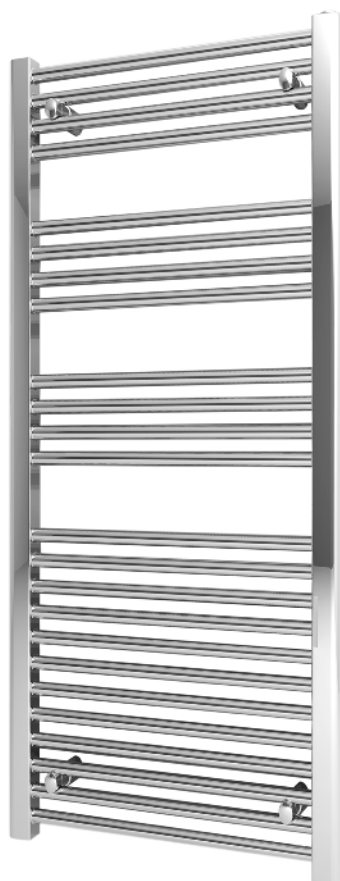

10
Year
Guarantee
on Chrome
& Painted

Bespoke sizes are
available on special
order. Please contact
the office for more
information.

Product Code	Finish	Sizes (mm) Height	Width	Pipe Centres (mm)	Output $\Delta t 50^{\circ}\text{C}$ (Watts/BTU)	Hybrid/ Electric	Price (€) ex VAT.	Price (€) inc VAT.
RXPS-0600300-CH	Chrome	600	300	250	184 / 630	100W	€206	€248
RXPS-0800400-CH	Chrome	800	400	350	292 / 996	150W	€248	€298
RXPS-0800500-CH	Chrome	800	500	450	350 / 1193	150W	€260	€312
RXPS-0800600-CH	Chrome	800	600	550	408 / 1391	150W	€280	€336
RXPS-1200300-CH	Chrome	1200	300	250	349 / 1190	150W	€301	€362
RXPS-1200400-CH	Chrome	1200	400	350	436 / 1486	200W	€320	€384
RXPS-1200500-CH	Chrome	1200	500	450	523 / 1783	300W	€333	€400
RXPS-1200600-CH	Chrome	1200	600	550	610 / 2080	300W	€354	€425
RXPS-1500300-CH	Chrome	1500	300	250	438 / 1493	200W	€360	€432
RXPS-1500400-CH	Chrome	1500	400	350	550 / 1875	300W	€366	€440
RXPS-1500500-CH	Chrome	1500	500	450	664 / 2264	400W	€394	€473
RXPS-1500600-CH	Chrome	1500	600	550	775 / 2643	400W	€426	€512
RXPS-1800400-CH	Chrome	1800	400	350	664 / 2264	400W	€466	€560
RXPS-1800500-CH	Chrome	1800	500	450	797 / 2718	600W	€479	€575
RXPS-1800600-CH	Chrome	1800	600	550	931 / 3175	600W	€506	€608
Horizontal								
RXPS-0600600-CH	Chrome	600	600	550	415 / 1420	150W	€248	€298
RXPS-0600800-CH	Chrome	600	800	750	517 / 1768	150W	€274	€329
RXPS-06001000-CH	Chrome	600	1000	950	644 / 2202	200W	€320	€384
RXPS-06001400-CH	Chrome	600	1400	1350	895 / 3060	400W	€400	€480
Towel Bars								
RXPS-TBAR400-CH	Chrome		400				€94	€113
RXPS-TBAR500-CH	Chrome		500				€94	€113
RXPS-TBAR600-CH	Chrome		600				€94	€113

N.B. For all-electric options, elements will be fitted on the right-hand side, unless otherwise specified.