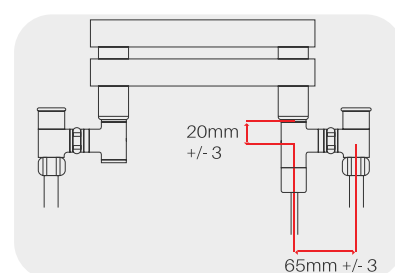

Standard Hybrid Heating

To be added to chosen towel rail

Hybrid Heating (Dual Fuel) kits enable you to use your towel rail on your central heating system or as an electric option, when the central heating is not being used. Simply ask your fitter for operating instructions.

The cost of your chosen Hybrid Heating option should be added to the cost of the radiator. Radiator valves will also be required for Hybrid Radiators (please see pages 77 & 78).

The Standard Hybrid Heating option does not come with an adjustable control. We recommend employing the use of a wall plate controller, so that you are able to adjust the output of your radiator.

The elements used in standard Hybrid Heating options are rated IP55.

Product Code	Model	Finish	Price (£) ex VAT.	Price (£) inc VAT.
RXDF-100WSTD	100 Watt Standard Hybrid Heating Kit	Standard	£95	£115
RXDF-150WSTD	150 Watt Standard Hybrid Heating Kit	Standard	£95	£115
RXDF-200WSTD	200 Watt Standard Hybrid Heating Kit	Standard	£95	£115
RXDF-300WSTD	300 Watt Standard Hybrid Heating Kit	Standard	£95	£115
RXDF-400WSTD	400 Watt Standard Hybrid Heating Kit	Standard	£95	£115
RXDF-600WSTD	600 Watt Standard Hybrid Heating Kit	Standard	£95	£115

Side View

Recommended configuration using Hybrid valves.

*White & Chrome Covers Included In Kit

*Black & White T-Piece available on request

2 Year Guarantee on Electric Options