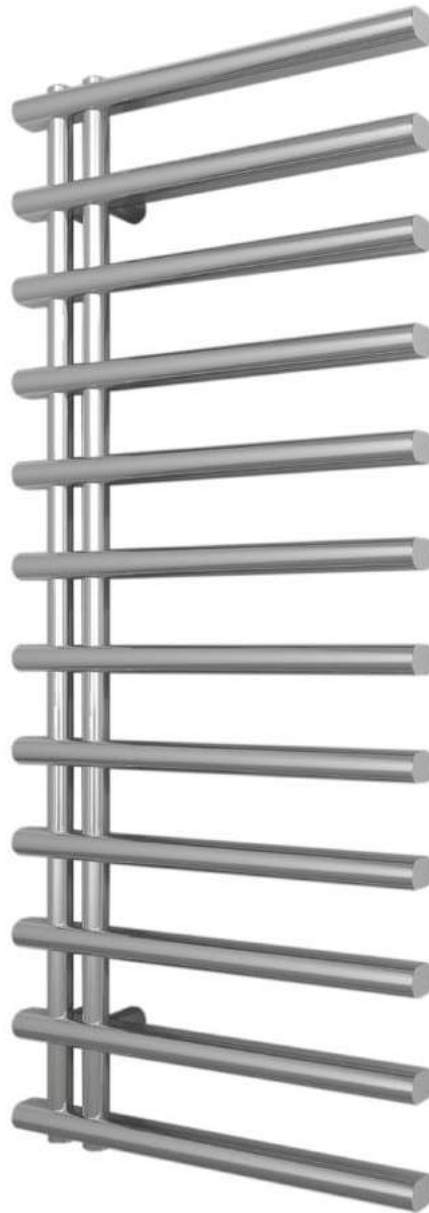

Heating Options

10
Year
Guarantee
on Chrome
& Painted

Bespoke sizes are available on special order. Please contact the office for more information.