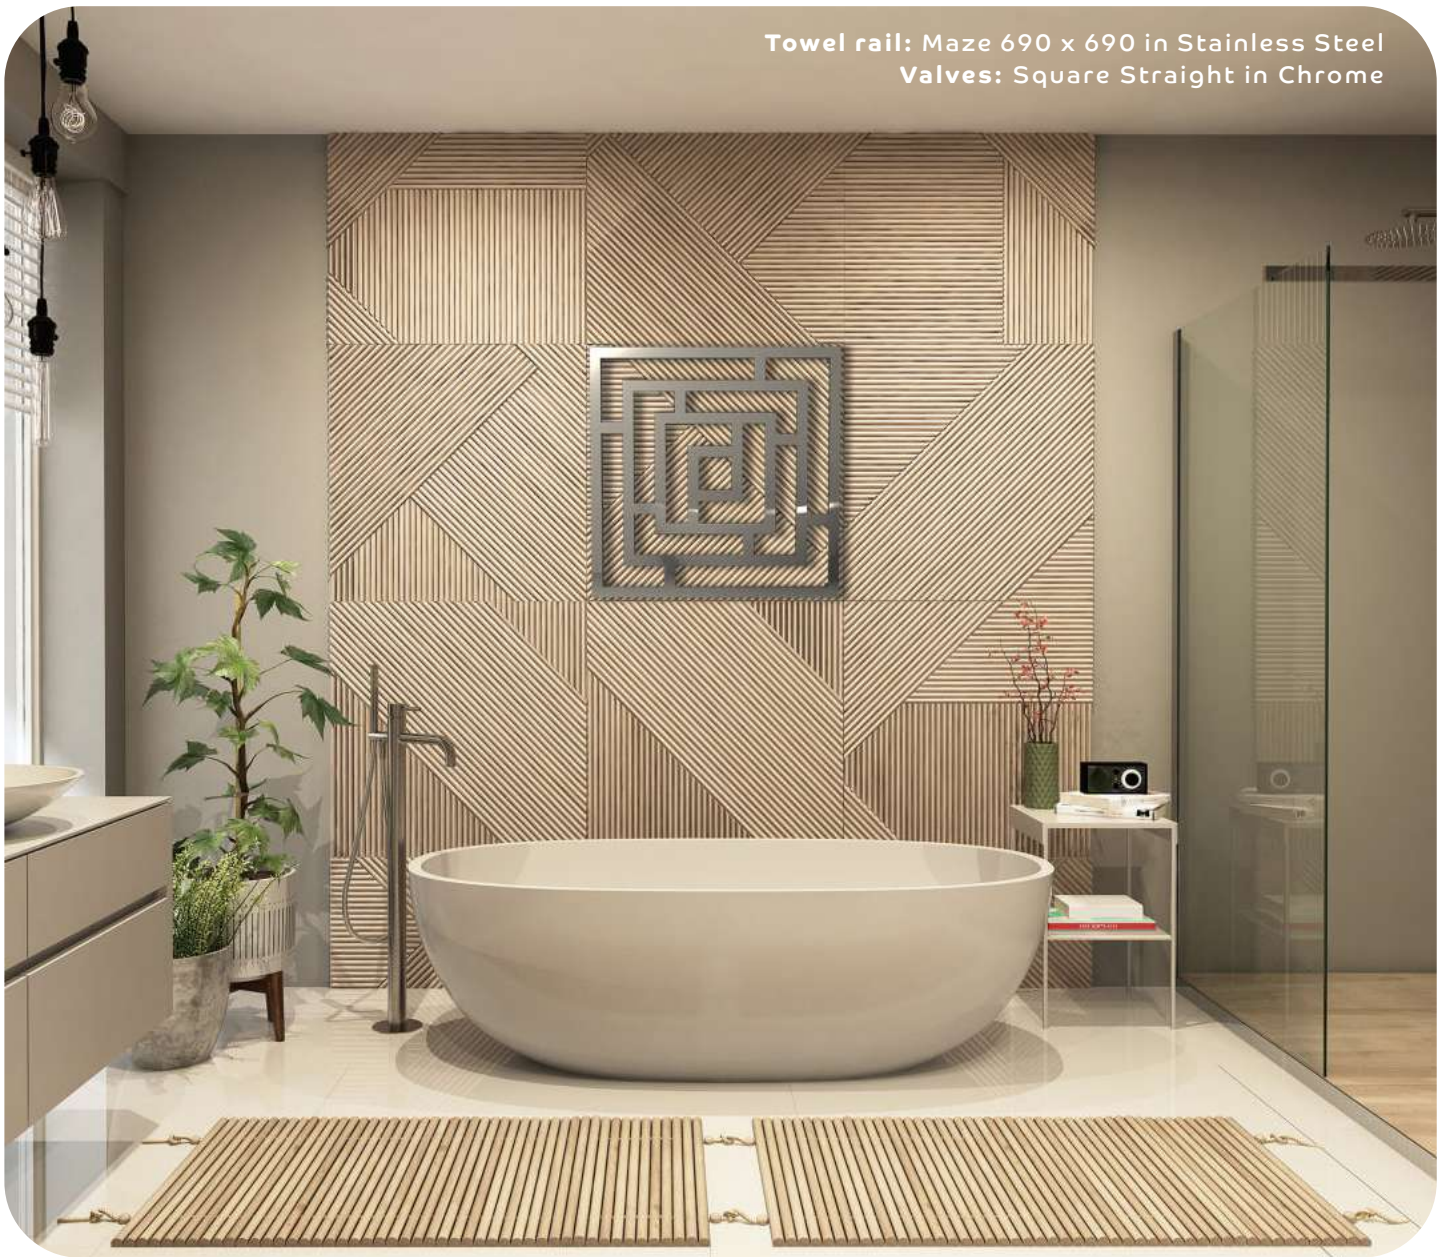

N.B. For all-electric options, elements will be fitted on the right-hand side, unless otherwise specified.

Towel rail: Maze 690 x 690 in Stainless Steel
Valves: Square Straight in Chrome

Maze

In a maze of glory, this stunning piece of warm art will prove to be an eye-catching focal point in any room setting. In chrome, black pearl or stainless steel, the highly finished 90 degree mitered joints draw your eyes into this unique pattern of lines.