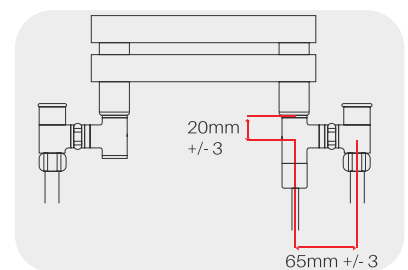

Thermostatic Hybrid Heating

To be added to chosen towel rail

Hybrid Heating (Dual Fuel) kits enable you to use your towel rail on your central heating system or as an electric option, when the central heating is not being used. Simply ask your fitter for operating instructions.

The cost of your chosen Hybrid Heating option should be added to the cost of the radiator. Radiator valves will also be required for Hybrid Radiators (please see pages 77 & 78).

The Thermostatic Hybrid Heating option comes with an adjustable temperature control which regulates the temperature of the radiator and can be used with a compatible remote control – see Pages 79 for options.

The elements used in Thermostatic Hybrid Heating options are rated IPX5.