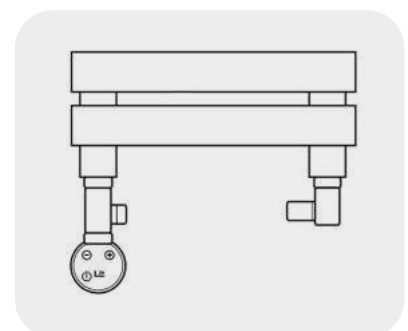

Black

White

Chrome

Recommended configuration using Hybrid valves.

2 Year Guarantee on Electric Options

Apollo

| Product Code | Water Content (L) | Weight (KG) | Pipe Centres (mm) +/- 2mm | Pipe Centres from Wall (mm) +/- 2mm | Overall Projection (mm) +/- 2mm | Number of Bars |
|--------------|-------------------|-------------|---------------------------|-------------------------------------|---------------------------------|----------------|
| RXAP-0700500 | 2.5 | 6.5 | 465 | 67.5 | 85 | 6 |
| RXAP-1050500 | 3.7 | 9.8 | 465 | 67.5 | 85 | 9 |
| RXAP-1400500 | 4.9 | 13 | 465 | 67.5 | 85 | 12 |
| RXAP-0590900 | 3.1 | 9.1 | 865 | 67.5 | 85 | 5 |