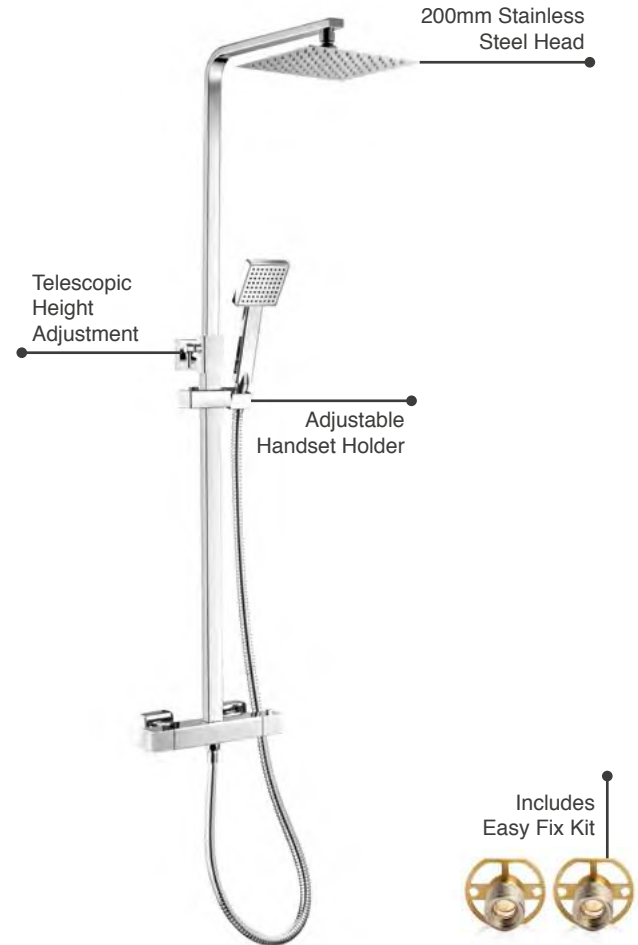

Birr

Code	Size (mm)	RRP
BIR170X75LH	1700 x 750mm Left Hand Bath	£348
BIR170X75RH	1700 x 750mm Right Hand Bath	£348
BIRBAPA	1700 x 750mm Bath Panel	£204

Acrylic Bath Panels

Code	Size (mm)	RRP
MSBAFBP150	1500mm Front Acrylic Bath Panel	£132
MSBAFBP160	1600mm Front Acrylic Bath Panel	£132
MSBAFBP170	1700mm Front Acrylic Bath Panel	£132
MSBAFBP180	1800mm Front Acrylic Bath Panel	£142
MSBAEBP70	700mm End Acrylic Bath Panel	£108
MSBAEBP75	750mm End Acrylic Bath Panel	£108
MSBAEBP80	800mm End Acrylic Bath Panel	£108

Arklow

Code	Size (mm)	RRP
ARK150X70SE	1500 x 700mm	£228
ARK160X70SE	1600 x 700mm	£238
ARK170X70SE	1700 x 700mm	£238

2 Piece Adjustable Wooden Bath Panels

Code	Size (mm)	RRP
MSWOBP70WG	700mm 2 Piece Adjustable End Panel White Gloss	£75
MSWOBP75WG	750mm 2 Piece Adjustable End Panel White Gloss	£75
MSWOBP80WG	800mm 2 Piece Adjustable End Panel White Gloss	£75
MSWOBP170WG	1700mm 2 Piece Adjustable Front Panel White Gloss	£135
MSWOBP180WG	1800mm 2 Piece Adjustable Front Panel White Gloss	£147

Exposed Thermostatic Showers

Firm Round Exposed Thermostatic Shower

Code	Description	RRP
MSSHFIRO	<ul style="list-style-type: none"> • Thermostatic Exposed Shower Valve • Adjustable Riser Rail • 200mm Stainless Steel Head • Chrome Adjustable Handset • Standard Chrome Hose 1.5m • Easy Fix Kit 	£204

Firm Square Exposed Thermostatic Shower

Code	Description	RRP
MSSHFISQ	<ul style="list-style-type: none"> • Thermostatic Exposed Shower Valve • Adjustable Riser Rail • 200mm Stainless Steel Head • Chrome Adjustable Handset Holder • Standard Chrome Hose 1.5m • Easy Fix Kit 	£228