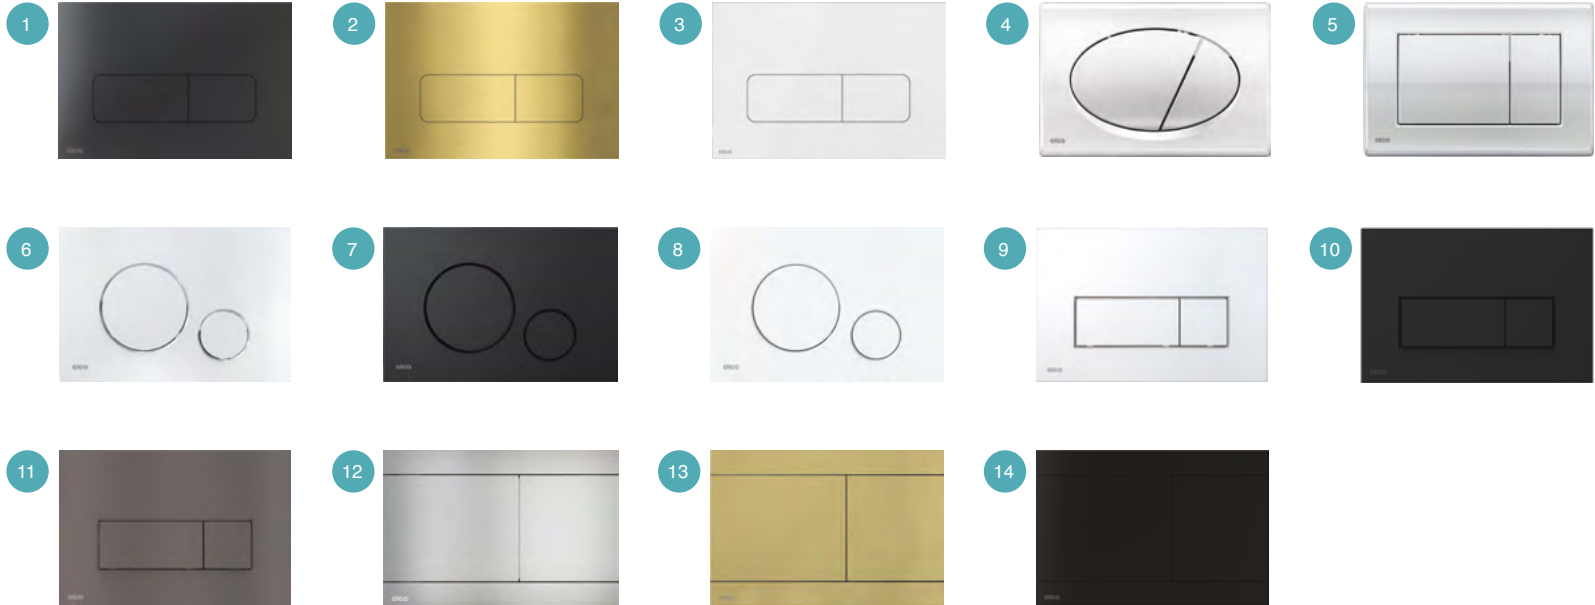

Alca 1120mm Wall Hung Toilet Frame & Concealed Cistern

AM101/1120

£260

H 1120 x W 510 x Installation Depth 125-250mm

Alca Slimline 1200mm Wall Hung Toilet Frame & Concealed Cistern

AM1101/1200

£320

H 1175 x W 570 x Installation Depth 120-160mm

Flush Plates

Code	Description	Finish	RRP	
1.	MOON-BLACK	Alca Moon Thin Dual Flush Plate	Matt Black	£336
2.	MOON-BRASS	Alca Moon Thin Dual Flush Plate	Brushed Brass	£336
3.	MOON-WHITE	Alca Moon Thin Dual Flush Plate	White Polished	£348
4.	M71	Alca M71 Dual Flush Plate	Chrome Polished	£46
5.	M271	Alca M271 Dual Flush Plate	Chrome Polished	£46
6.	M671	Alca M671 Thin Dual Flush Plate	Chrome Polished	£72
7.	M678	Alca M678 Thin Dual Flush Plate	Matt Black	£75
8.	M676	Alca M676 Thin Dual Flush Plate	Matt White	£75
9.	M571	Alca M571 Thin Dual Flush Plate	Chrome Polished	£72
10.	M578	Alca M578 Thin Dual Flush Plate	Matt Black	£75
11.	M57-GM-M	Alca M57-G-M Thin Dual Flush Plate	Gun Metal	£80
12.	FUN	Alca FUN Dual Flush Plate	Metal Matt	£324
13.	FUN-BRASS	Alca FUN Dual Flush Plate	Brushed Brass	£336
14.	FUN-BLACK	Alca FUN Dual Flush Plate	Matt Black	£336