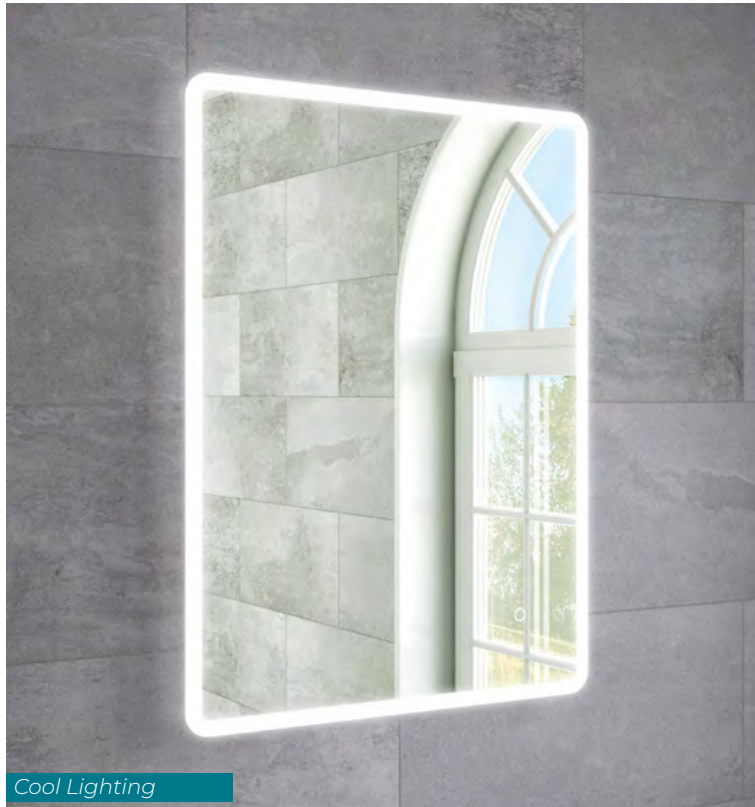

LED Mirrors