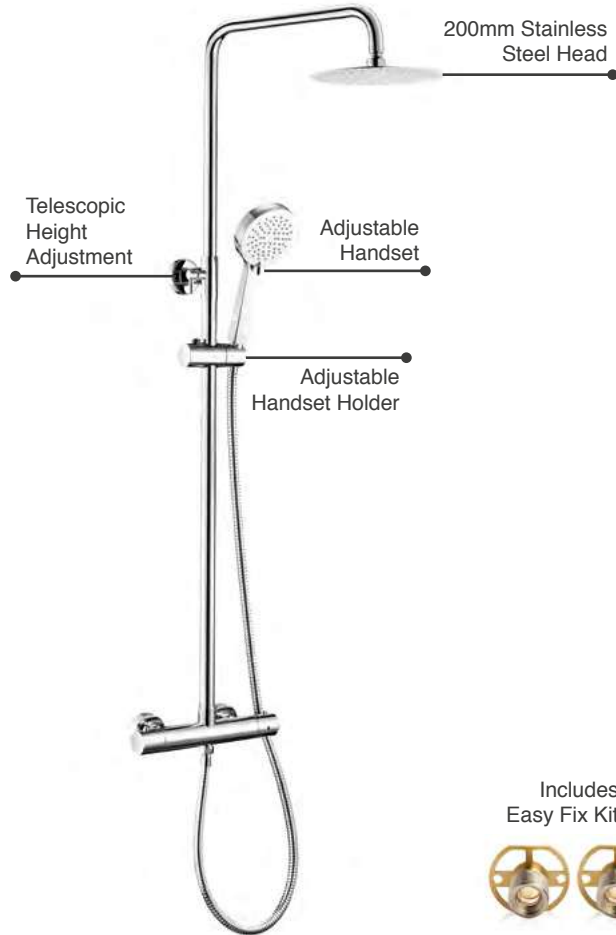

Birr

Code	Size (mm)	RRP
BIR170X75LH	1700 x 750mm Left Hand Bath	£348
BIR170X75RH	1700 x 750mm Right Hand Bath	£348
BIRBAPA	1700 x 750mm Bath Panel	£204

Acrylic Bath Panels

Code	Size (mm)	RRP
MSBAFBP150	1500mm Front Acrylic Bath Panel	£132
MSBAFBP160	1600mm Front Acrylic Bath Panel	£132
MSBAFBP170	1700mm Front Acrylic Bath Panel	£132
MSBAFBP180	1800mm Front Acrylic Bath Panel	£142
MSBAEBP70	700mm End Acrylic Bath Panel	£108
MSBAEBP75	750mm End Acrylic Bath Panel	£108
MSBAEBP80	800mm End Acrylic Bath Panel	£108

Arklow

Code	Size (mm)	RRP
ARK150X70SE	1500 x 700mm	£228
ARK160X70SE	1600 x 700mm	£238
ARK170X70SE	1700 x 700mm	£238

2 Piece Adjustable Wooden Bath Panels

Code	Size (mm)	RRP
MSWOBP70WG	700mm 2 Piece Adjustable End Panel White Gloss	£75
MSWOBP75WG	750mm 2 Piece Adjustable End Panel White Gloss	£75
MSWOBP80WG	800mm 2 Piece Adjustable End Panel White Gloss	£75
MSWOBP170WG	1700mm 2 Piece Adjustable Front Panel White Gloss	£135
MSWOBP180WG	1800mm 2 Piece Adjustable Front Panel White Gloss	£147

Exposed Thermostatic Showers

Firm Round Exposed Thermostatic Shower

Code	Description	RRP
MSSHFIRO	<ul style="list-style-type: none"> • Thermostatic Exposed Shower Valve • Adjustable Riser Rail • 200mm Stainless Steel Head • Chrome Adjustable Handset • Standard Chrome Hose 1.5m • Easy Fix Kit 	£204

Firm Square Exposed Thermostatic Shower

Code	Description	RRP
MSSHFISQ	<ul style="list-style-type: none"> • Thermostatic Exposed Shower Valve • Adjustable Riser Rail • 200mm Stainless Steel Head • Chrome Adjustable Handset Holder • Standard Chrome Hose 1.5m • Easy Fix Kit 	£228