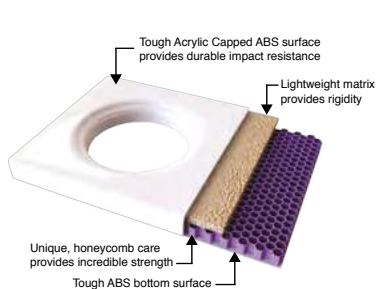

Wetroom Floor Formers