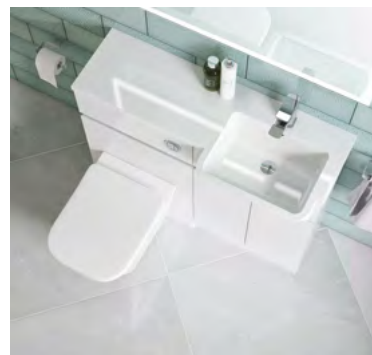

Notes	Page 38
Plan Your Bathroom	Page 39
Terms & Conditions	Pages 40 - 41

Sutton

GLOSS

1000mm Left Hand Unit White

H 850 x W 1000 x UD 294 / BD 400mm

Code	Description	RRP
MSFSU100BALH	1000mm Left Hand Resin Basin 1th	£372
MSFSU50BTWWH	500mm Back To Wall Unit White Gloss	£262
MSFSU50FMWH	500mm 2 Door Basin Unit White Gloss	£310

GLOSS

1000mm Right Hand Unit White

H 850 x W 1000 x UD 294 / BD 400mm

Code	Description	RRP
MSFSU100BARH	1000mm Right Hand Resin Basin 1th	£372
MSFSU50BTWWH	500mm Back To Wall Unit White Gloss	£262
MSFSU50FMWH	500mm 2 Door Basin Unit White Gloss	£310