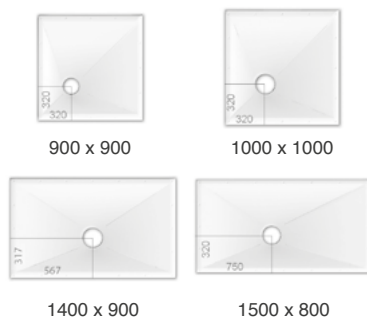

Wetroom Floor Formers