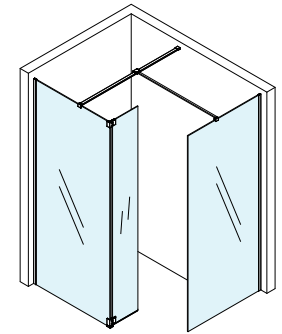

Standard Wetroom with End Panel & Flipper Glass