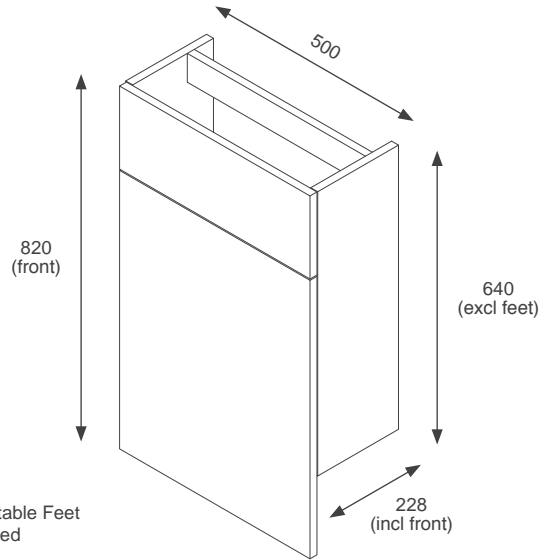

Fitted Furniture Kits - Slimline Depth Units

500mm Back to Wall WC Kits

Adjustable Feet Included

Stockton

Black Matt STOSL50BTWBL	Indigo Matt STOSL50BTWIN
Dust Grey Matt STOSL50BTWDG	Cashmere Matt STOSL50BTWCA
Fir Green Matt STOSL50BTWFG	White Gloss STOSL50BTWWH

RRP: £284