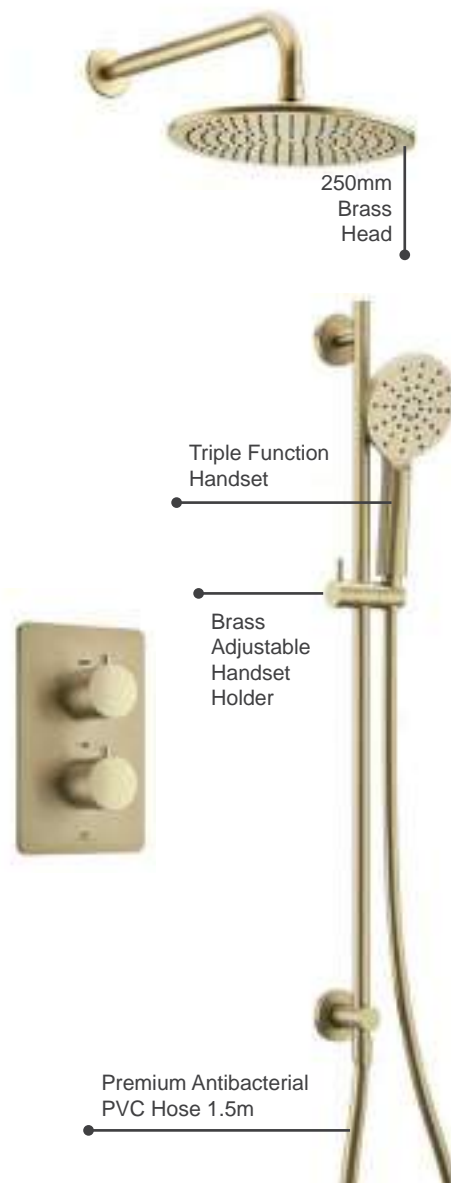

250mm
Brass
Head

Triple Function
Handset

Brass
Adjustable
Handset
Holder

Premium Antibacterial
PVC Hose 1.5m

Ryver Shower Kit 3

- Ryver 380mm Shower Arm
- Ryver 250mm Brass Head
- Ryver Sliding Rail Kit with Bottom Outlet
- Universal Easy-Plumb Concealed Valve Box
- 2 Outlet Thermostatic Mixer Valve & Diverter
- 2 Outlet Wall Plate with Round Valves
- Brushed Brass PVD Finish

RYSHKIT3BB

£1,160

P 1.0

Upgrade The Look

Ryver Shower Kit available with Knurled or Fluted Handles