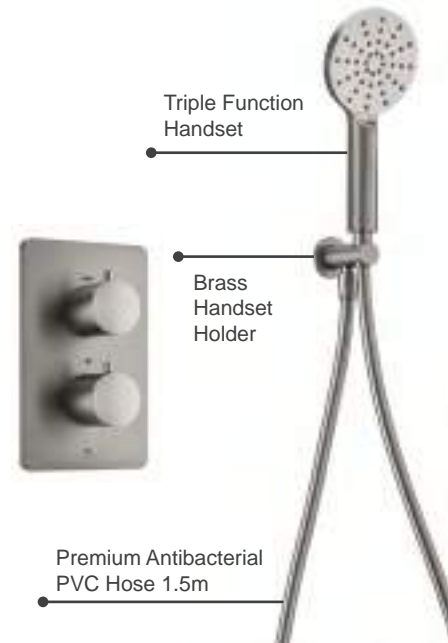

Upgrade The Look

Ryver Shower Kit available with Knurled or Fluted Handles

Ryver Shower Kit 2

RYSHKIT2KNGM	Knurled	£1,040
RYSHKIT2FLGM	Fluted	£1,040

P 1.0