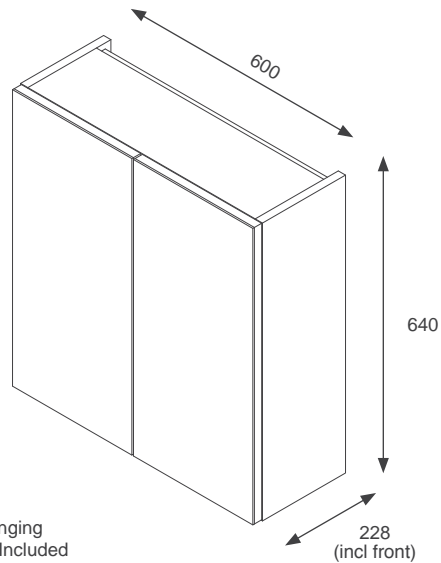

600mm 2 Door Mirror Unit

Black Matt FFSL60MIUBL	Indigo Matt FFSL60MIUIN
Dust Grey Matt FFSL60MIUDG	Cashmere Matt FFSL60MIUCA
Fir Green Matt FFSL60MIUFG	White Gloss FFSL60MIUWH

RRP: £428

Wall Hanging
Fittings Included