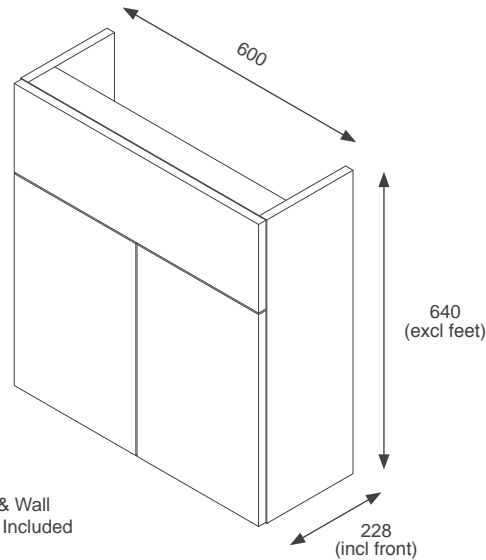

600mm 2 Door Basin Unit Kits

Adjustable Feet & Wall Hanging Fittings Included

Stockton

Black Matt STOSL60BUBL	Indigo Matt STOSL60BUIN
Dust Grey Matt STOSL60BUDG	Cashmere Matt STOSL60BUCA
Fir Green Matt STOSL60BUFG	White Gloss STOSL60BUWH

RRP: £477