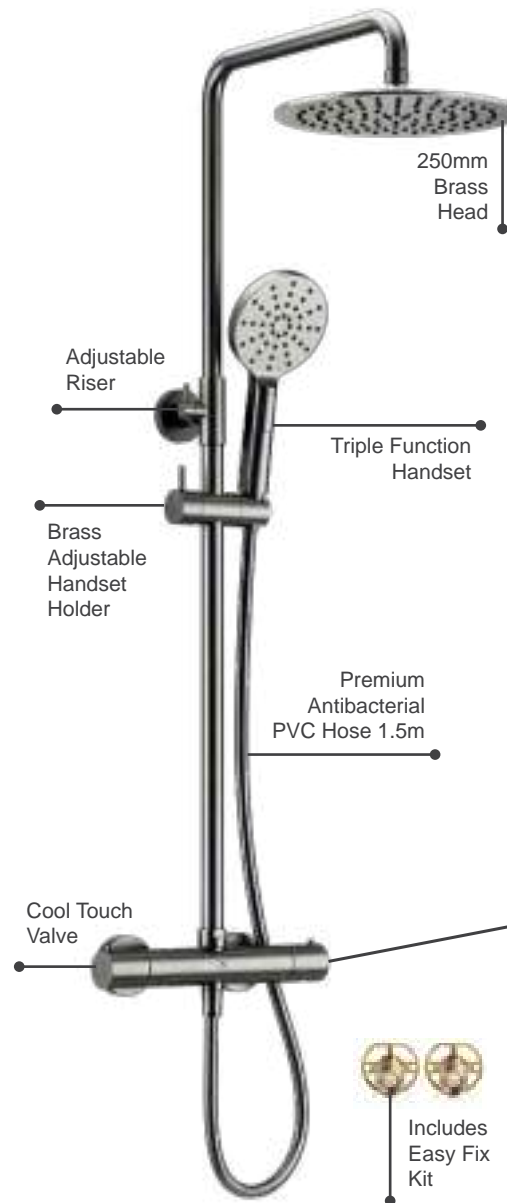

P 1.0

Ryver Shower - Gun Metal

Exposed Thermostatic Shower

Ryver Exposed Thermostatic Shower

- Cool Touch Thermostatic Exposed Valve
- Adjustable Riser Rail Kit
- 250mm Brass Head
- Push Button Triple Function Handset
- Solid Brass Adjustable Handset Holder
- Premium Antibacterial PVC Shower Hose 1.5m
- Easy Fix Kit
- Gun Metal PVD Finish