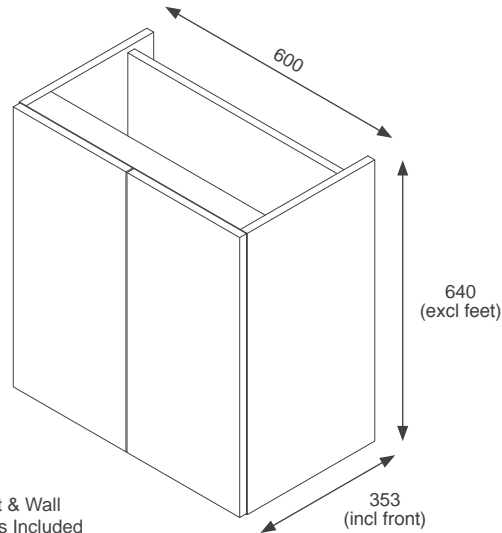

RRP: £308

Gresham

RRP: £322

Fitted Furniture Kits - Standard Depth Units

600mm 2 Door Storage Unit Kits

Adjustable Feet & Wall Hanging Fittings Included

Stockton

 Black Matt STO60SUBL	 Indigo Matt STO60SUIN
 Dust Grey Matt STO60SUDG	 Cashmere Matt STO60SUCA
 Fir Green Matt STO60SUFU	 White Gloss STO60SUWH