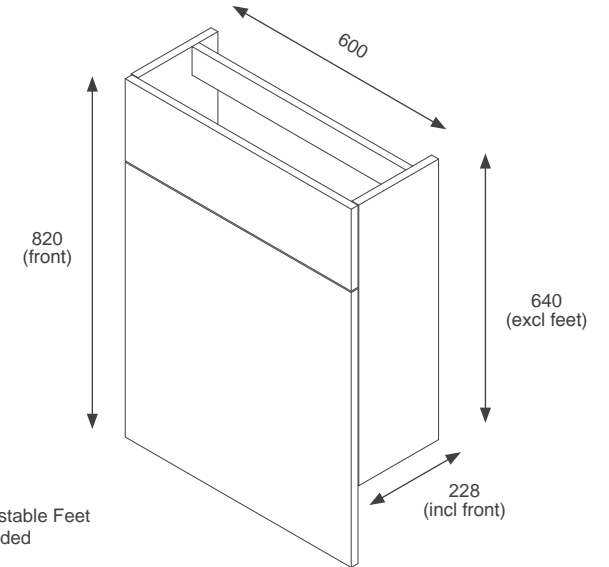

600mm Back to Wall WC Kits

Adjustable Feet Included

Stockton

Black Matt STOSL60BTWBL	Indigo Matt STOSL60BTWIN
Dust Grey Matt STOSL60BTWDG	Cashmere Matt STOSL60BTWCA
Fir Green Matt STOSL60BTWFG	White Gloss STOSL60BTWWH

RRP: £337

Gresham

Black Matt GRESL50BTWBL	Indigo Matt GRESL50BTWIN
Dust Grey Matt GRESL50BTWDG	Cashmere Matt GRESL50BTWCA
Fir Green Matt GRESL50BTWFG	

RRP: £296

Gresham

Black Matt GRESL60BUBL	Indigo Matt GRESL60BUIN
Dust Grey Matt GRESL60BUDG	Cashmere Matt GRESL60BUCA
Fir Green Matt GRESL60BUFG	

RRP: £505

Gresham

Black Matt GRESL60BTWBL	Indigo Matt GRESL60BTWIN
Dust Grey Matt GRESL60BTWDG	Cashmere Matt GRESL60BTWCA
Fir Green Matt GRESL60BTWFG	

RRP: £351