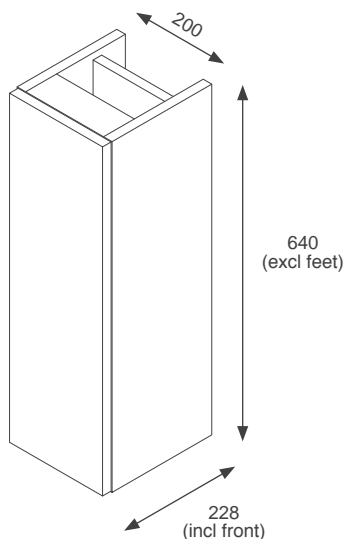

RRP: £526

Gresham

 Black Matt GRE60BTWBL	 Indigo Matt GRE60BTWIN
 Dust Grey Matt GRE60BTWDG	 Cashmere Matt GRE60BTWCA
 Fir Green Matt GRE60BTWFG	

RRP: £363

Fitted Furniture Kits - Slimline Depth Units

200mm 1 Door Storage Unit Kits