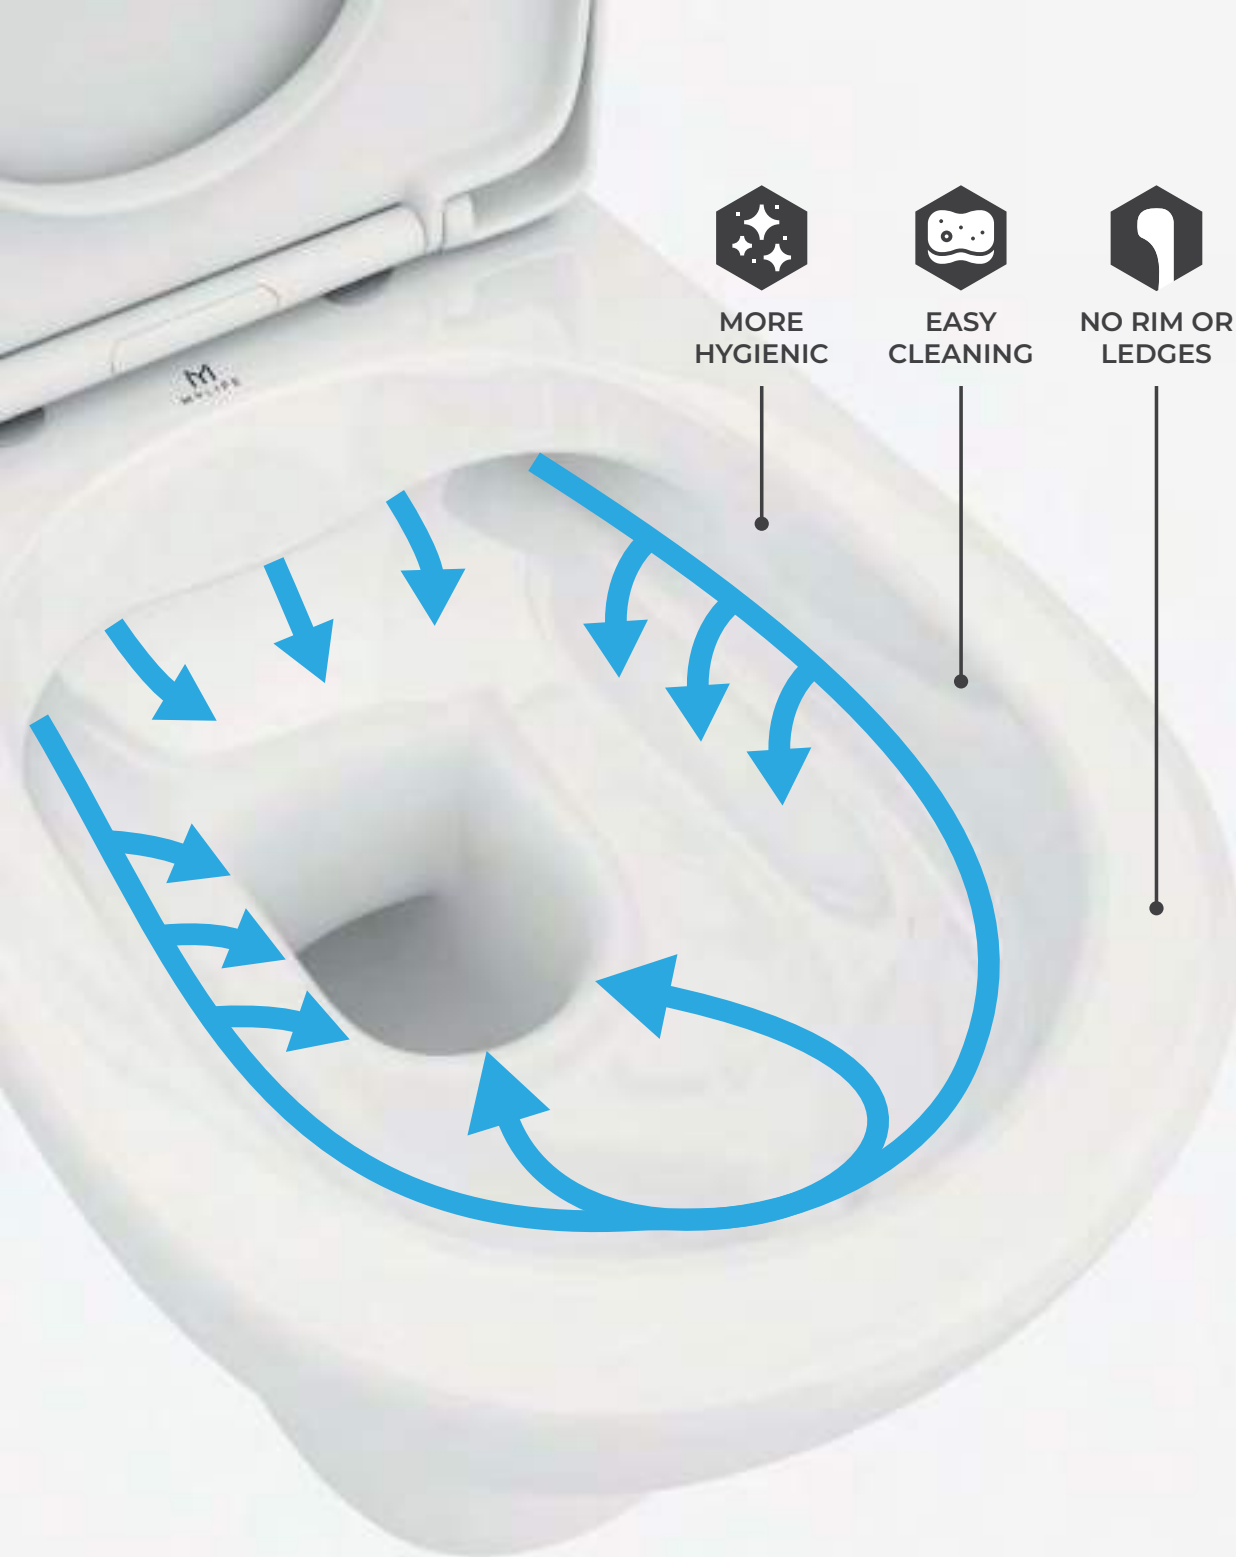

**MORE
HYGIENIC**

**EASY
CLEANING**

**NO RIM OR
LEDGES**

RIMLESS FLUSHING

A must-have for modern homes, Rimless Flushing is the latest innovation in bathroom design loved by many for its improved hygiene, better flushing performance and super-sleek look.

Our range of Rimless Flushing Toilet Pans use a direct flush that propels water around the edge of a smooth pan, offering more effective and water-saving cleaning than conventional flushing systems. With no rim around the bowl, there are no hidden areas for germs or dirt to accumulate making it easier to clean and providing a more hygienic environment.

Rimless Flushing is available now across all Fully Enclosed, Open Back, Back-to-Wall and Wall Hung Toilets.