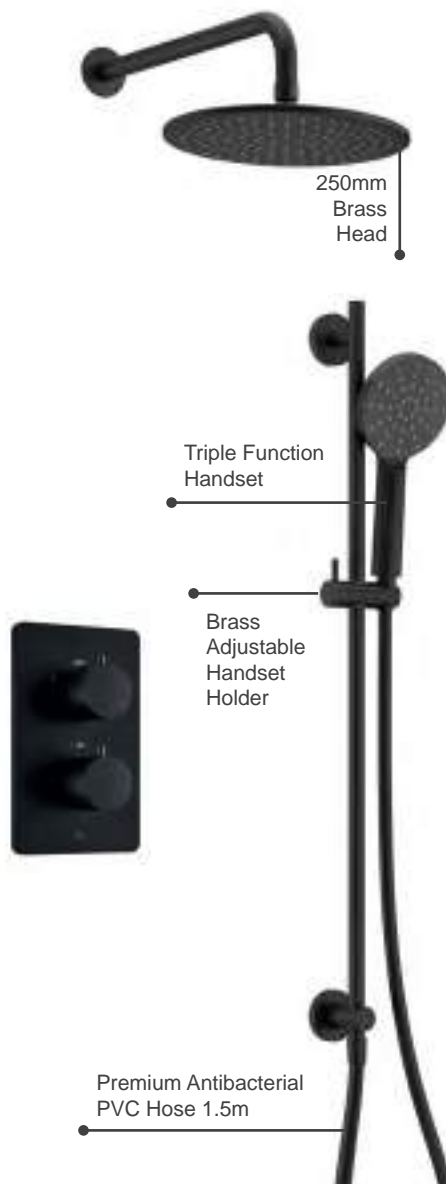

Ryver Shower Kit 3

- Ryver 380mm Shower Arm
- Ryver 250mm Brass Head
- Ryver Sliding Rail Kit with Bottom Outlet
- Universal Easy-Plumb Concealed Valve Box
- 2 Outlet Thermostatic Mixer Valve & Diverter
- 2 Outlet Wall Plate with Round Valves
- Matt Black Electro Plated Finish

RYSHKIT3BL

£1,003

P 1.0

Upgrade The Look

Ryver Shower Kit available with Knurled or Fluted Handles