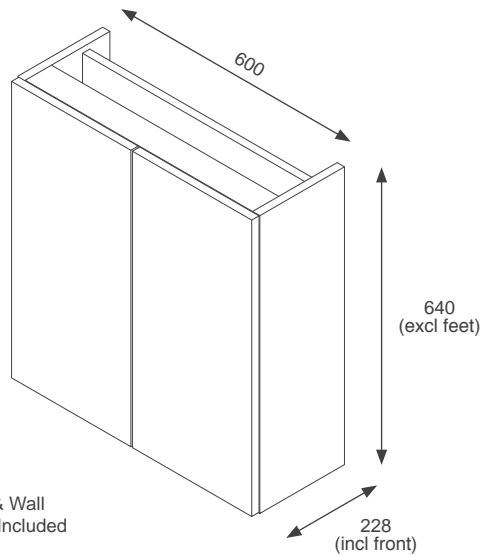

Fitted Furniture Kits - Slimline Depth Units

600mm 2 Door Storage Unit Kits

Adjustable Feet & Wall Hanging Fittings Included

Stockton

Black Matt STOSL60SUBL	Indigo Matt STOSL60SUIN
Dust Grey Matt STOSL60SUDG	Cashmere Matt STOSL60SUCA
Fir Green Matt STOSL60SUGF	White Gloss STOSL60SUWH

RRP: £348

Gresham

Black Matt GRESL60SUBL	Indigo Matt GRESL60SUIN
Dust Grey Matt GRESL60SUDG	Cashmere Matt GRESL60SUCA
Fir Green Matt GRESL60SUGF	

RRP: £358