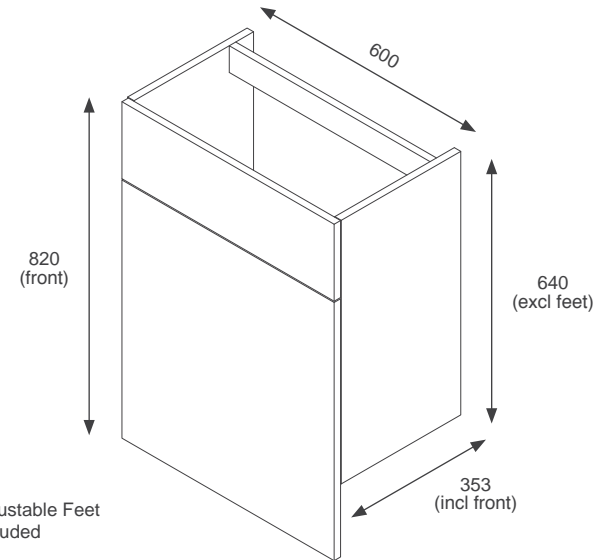

600mm Back to Wall WC Kits

Adjustable Feet Included

Stockton

Black Matt STO60BTWBL	Indigo Matt STO60BTWIN
Dust Grey Matt STO60BTWDG	Cashmere Matt STO60BTWCA
Fir Green Matt STO60BTWFG	White Gloss STO60BTWWH

RRP: £349

Gresham

Black Matt GRE50BTWBL	Indigo Matt GRE50BTWIN
Dust Grey Matt GRE50BTWDG	Cashmere Matt GRE50BTWCA
Fir Green Matt GRE50BTWFG	

RRP: £308

Gresham

Black Matt GRE60BUBL	Indigo Matt GRE60BUIN
Dust Grey Matt GRE60BUDG	Cashmere Matt GRE60BUCA
Fir Green Matt GRE60BUFG	

RRP: £526

Gresham

Black Matt GRE60BTWBL	Indigo Matt GRE60BTWIN
Dust Grey Matt GRE60BTWDG	Cashmere Matt GRE60BTWCA
Fir Green Matt GRE60BTWFG	

RRP: £363