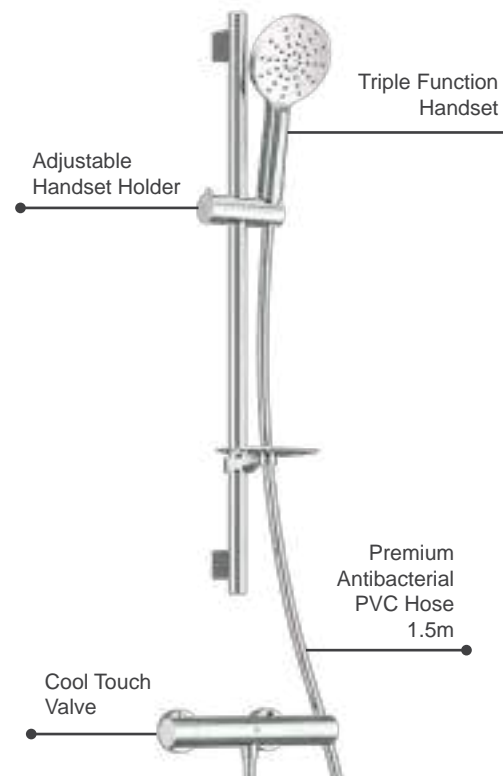

Brass Shower Head with Rub Clean Nozzles

MLSHFASH1 £178

Minimum bar pressure required to outlet

Euri

Exposed Shower & Sliding Rail Kit

Euri

- Cool Touch Thermostatic Exposed Shower Valve
- Adjustable Sliding Rail Kit with Soap Dish
- Push Button Triple Function Handset
- ABS Chrome Plated Adjustable Handset Holder
- Premium Antibacterial PVC Shower Hose 1.5m
- Easy Fix Kit