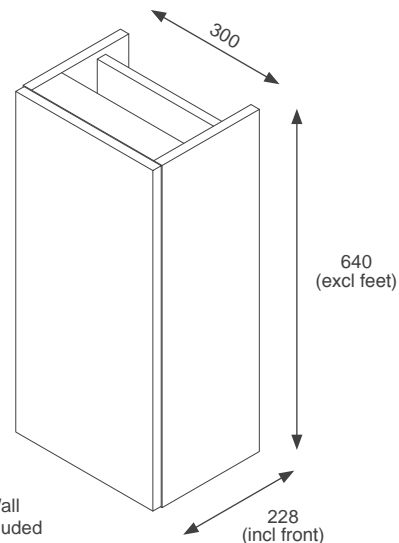

300mm 1 Door Storage Unit Kits

Adjustable Feet & Wall Hanging Fittings Included

Stockton

Black Matt STOSL30SUBL	Indigo Matt STOSL30SUIN
Dust Grey Matt STOSL30SUDG	Cashmere Matt STOSL30SUCA
Fir Green Matt STOSL30SUFG	White Gloss STOSL30SUWH

RRP: £248

Gresham

Black Matt GRESL30SUBL	Indigo Matt GRESL30SUIN
Dust Grey Matt GRESL30SUDG	Cashmere Matt GRESL30SUCA
Fir Green Matt GRESL30SUFG	

RRP: £253