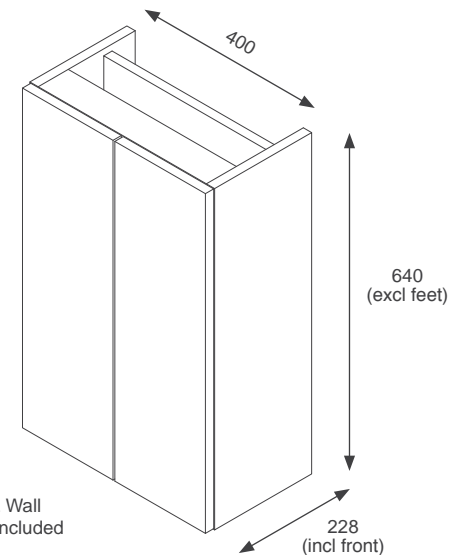

RRP: £253

400mm 2 Door Storage Unit Kits

Adjustable Feet & Wall Hanging Fittings Included

Stockton

 Black Matt STOSL40SUBL	 Indigo Matt STOSL40SUIN
 Dust Grey Matt STOSL40SUDG	 Cashmere Matt STOSL40SUCA
 Fir Green Matt STOSL40SUFG	 White Gloss STOSL40SUWH