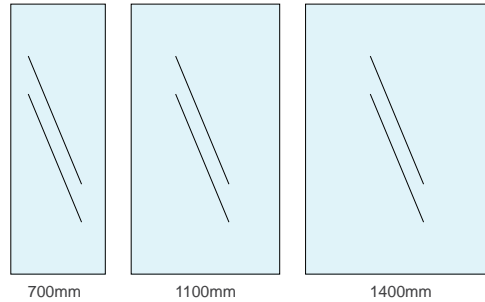

Easy as 1, 2, 3...

With Emmi 8mm Wetroom Panel Range, designing your dream walk-in shower experience is simple; select your glass size, your colour profile and any extras:

Step 1

Choose your Emmi Wetroom Panel Glass Size.

Our toughened 8mm safety wetroom panels are available in seven different sizes and feature MyShield coating for easier cleaning.