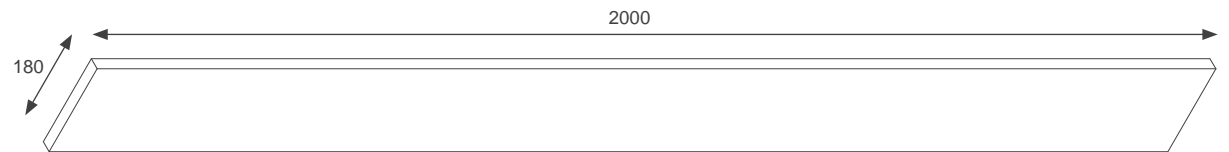

2000 x 180mm Plinths

Black Matt MLFF200X18PLBL	Fir Green Matt MLFF200X18PLFG	Cashmere Matt MLFF200X18PLKA
Dust Grey Matt MLFF200X18PLDG	Indigo Matt MLFF200X18PLIN	White Gloss MLFF200X18PLWH

RRP: £94