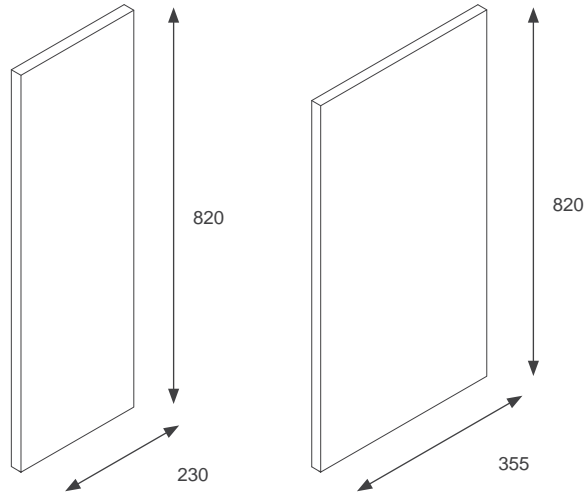

Fitted Furniture - End Panels & Base Plinths

Base End Panels

Slimline Base End Panel - 230mm Depth

Black Matt MLFFSLBEPBL	Indigo Matt MLFFSLBEPIN
Dust Grey Matt MLFFSLBEPDG	Cashmere Matt MLFFSLBEPKA
Fir Green Matt MLFFSLBEPFG	White Gloss MLFFSLBEPWH

RRP: £60

Standard Base End Panel - 355mm Depth

Black Matt MLFFBEPBL	Indigo Matt MLFFBEPIN
Dust Grey Matt MLFFBEPDG	Cashmere Matt MLFFBEPKA
Fir Green Matt MLFFBEPFG	White Gloss MLFFBEPWH

RRP: £84