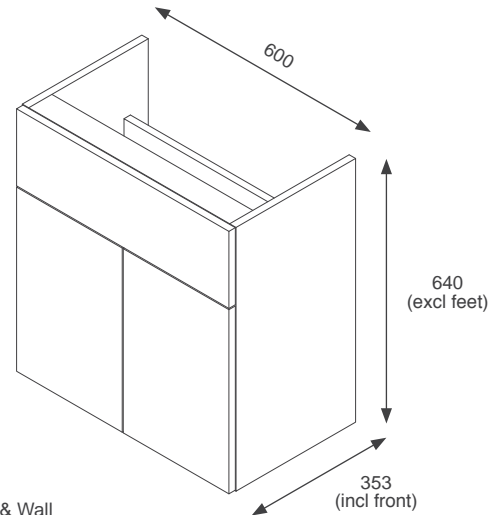

600mm 2 Door Basin Unit Kits

Adjustable Feet & Wall Hanging Fittings Included

Stockton

Black Matt STO60BUBL	Indigo Matt STO60BUIN
Dust Grey Matt STO60BUDG	Cashmere Matt STO60BUCA
Fir Green Matt STO60BUFG	White Gloss STO60BUWH

RRP: £498