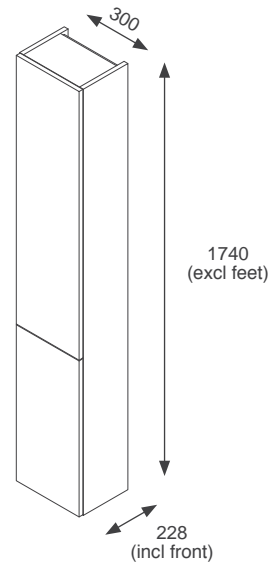

300mm 2 Door Tall Storage Unit Kits

Adjustable Feet & Wall Hanging Fittings Included

Stockton

Black Matt STOSL30TUBL	Indigo Matt STOSL30TUIN
Dust Grey Matt STOSL30TUDG	Cashmere Matt STOSL30TUCA
Fir Green Matt STOSL30TUGF	White Gloss STOSL30TUWH

RRP: £574

Gresham

Black Matt GRESL30TUBL	Indigo Matt GRESL30TUIN
Dust Grey Matt GRESL30TUDG	Cashmere Matt GRESL30TUCA
Fir Green Matt GRESL30TUGF	

RRP: £594