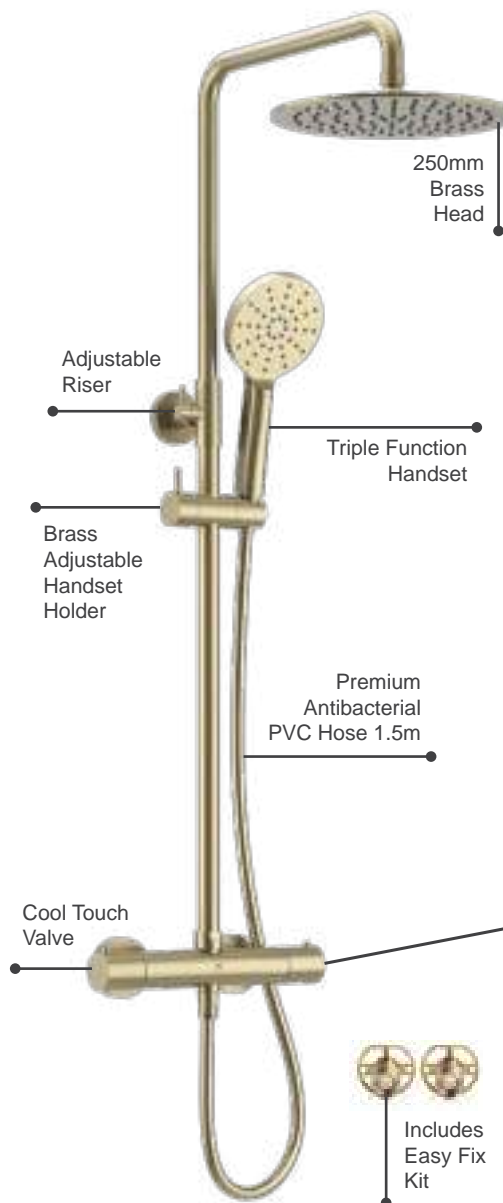

RYBAKIT1BL

£1,015

P 1.0

Upgrade The Look

Ryver Bath Kit available with Knurled or Fluted Handles

Ryver Bath Kit 1

RYBAKIT1KNBL Knurled £1,046

RYBAKIT1FLBL Fluted £1,046

P 1.0

Ryver Shower - Brushed Brass

Exposed Thermostatic Shower

Ryver Exposed Thermostatic Shower

- Cool Touch Thermostatic Exposed Valve
- Adjustable Riser Rail Kit
- 250mm Brass Head
- Push Button Triple Function Handset
- Solid Brass Adjustable Handset Holder
- Premium Antibacterial PVC Shower Hose 1.5m
- Easy Fix Kit
- Brushed Brass PVD Finish