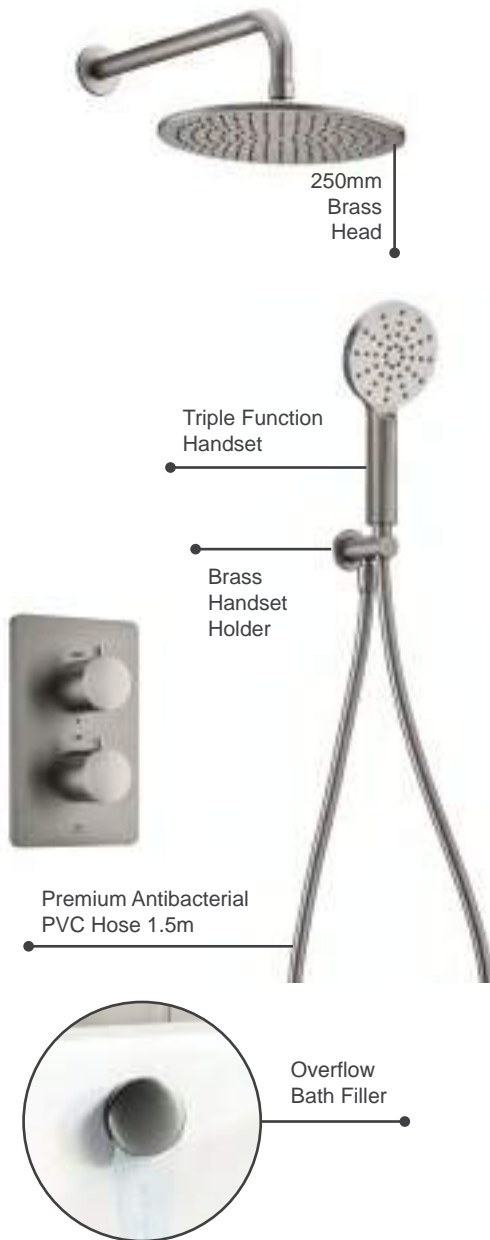

NEW

Ryver Bath Kit 1

EASY PLUMB

- Ryver 380mm Shower Arm
- Ryver 250mm Brass Head
- Ryver Wall Outlet & Handset Holder Kit
- Universal Easy-Plumb Concealed Valve Box
- 3 Outlet Thermostatic Mixer Valve & Diverter
- 3 Outlet Wall Plate with Round Valves
- Round Overflow Bath Filler c/w Bath Waste
- Gun Metal PVD Finish