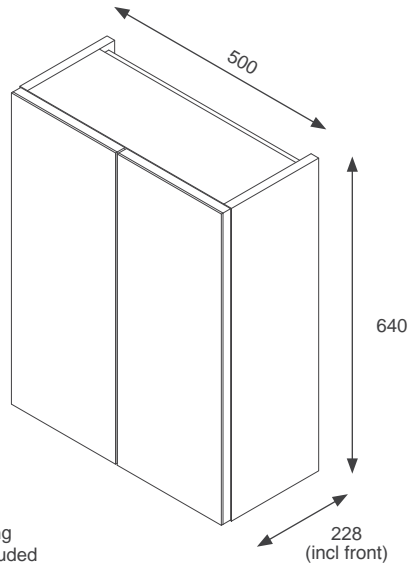

Fitted Furniture - Wall Hung Mirror Units & Slimline Wall End Panels

500mm & 600mm 2 Door Mirror Unit Kits

Slimline Wall End Panels

500mm 2 Door Mirror Unit

Black Matt FFSL50MIUBL	Indigo Matt FFSL50MIUIN
Dust Grey Matt FFSL50MIUDG	Cashmere Matt FFSL50MIUCA
Fir Green Matt FFSL50MIUFG	White Gloss FFSL50MIUWH

RRP: £387

Wall Hanging
Fittings Included