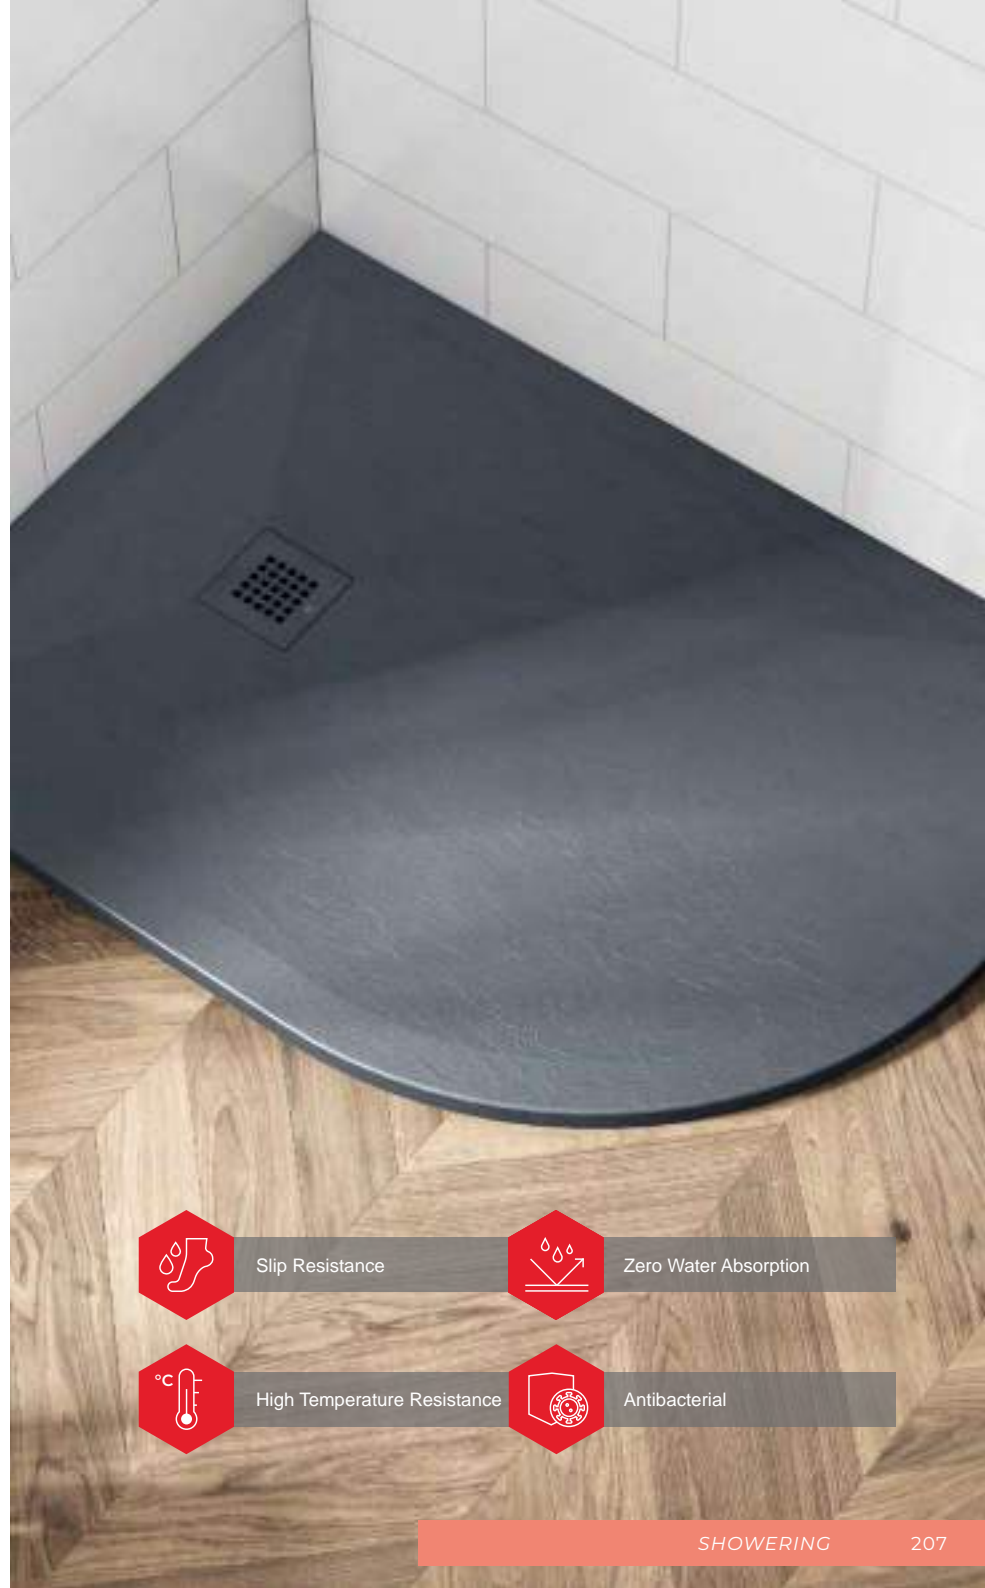

Ibiza Slate Shower Trays - Anthracite

Premium Gel Coat 30mm Slate

Square Trays - Anthracite

IBISQ90AN	900mm Anthracite Slate Shower Tray Only		£507

Quadrant Trays - Anthracite

IBIQD90AN	900mm Anthracite Slate Shower Tray Only		£507

Offset Quadrant Trays - Anthracite

IBIOQ129LHAN	1200 x 900mm LH Anthracite Slate Shower Tray Only		£627

IBIOQ129RHAN	1200 x 900mm RH Anthracite Slate Shower Tray Only		£627

Rectangle Trays - Anthracite

IBI108AN	1000 x 800mm Anthracite Slate Shower Tray Only		£485

IBI109AN	1000 x 900mm Anthracite Slate Shower Tray Only		£543

IBI128AN	1200 x 800mm Anthracite Slate Shower Tray Only		£557

IBI129AN	1200 x 900mm Anthracite Slate Shower Tray Only		£627

IBI148AN	1400 x 800mm Anthracite Slate Shower Tray Only		£627

IBI149AN	1400 x 900mm Anthracite Slate Shower Tray Only		£716

IBI158AN	1500 x 800mm Anthracite Slate Shower Tray Only		£675

IBI159AN	1500 x 900mm Anthracite Slate Shower Tray Only		£761

IBI168AN	1600 x 800mm Anthracite Slate Shower Tray Only		£749

IBI169AN	1600 x 900mm Anthracite Slate Shower Tray Only		£833

IBI177AN	1700 x 700mm Anthracite Slate Shower Tray Only		£725

IBI178AN	1700 x 800mm Anthracite Slate Shower Tray Only		£790

IBI179AN	1700 x 900mm Anthracite Slate Shower Tray Only		£864

All Slate Trays require Ibiza 90mm High Flow Waste (see below). All Slate Trays include Colour Matched Cover.

Ibiza Slate Shower Tray Waste

MYIBWA	90mm High Flow Ibiza Waste	£24

Slip Resistance

Zero Water Absorption

High Temperature Resistance

Antibacterial