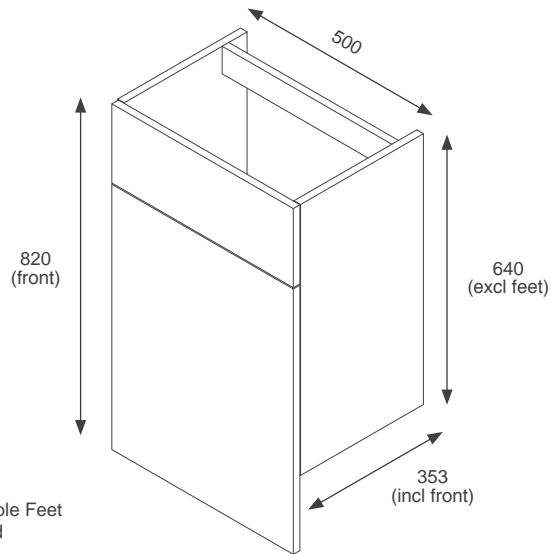

RRP: £448

Gresham

 Black Matt GRE50BUBL	 Indigo Matt GRE50BUIN
 Dust Grey Matt GRE50BUDG	 Cashmere Matt GRE50BUCA
 Fir Green Matt GRE50BUFU	

RRP: £473

Fitted Furniture Kits - Standard Depth Units

500mm Back to Wall WC Kits