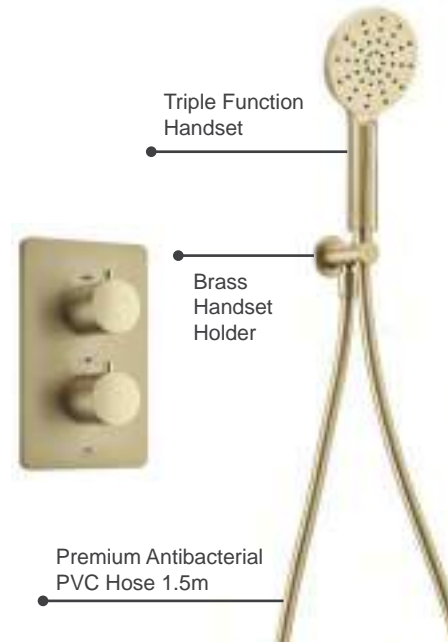

Upgrade The Look

Ryver Shower Kit available with Knurled or Fluted Handles