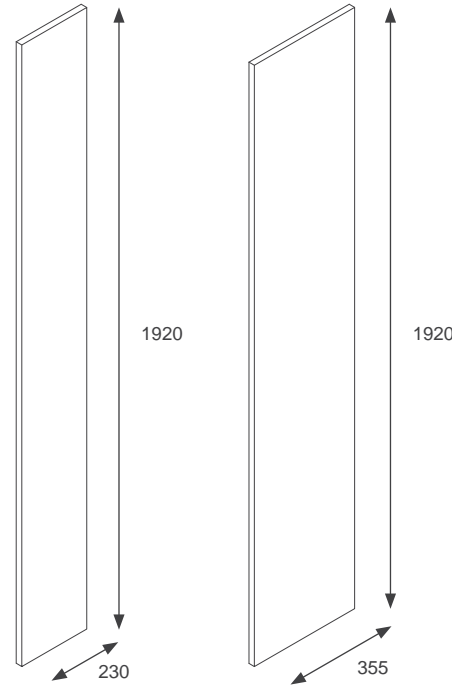

Tall End Panels

Slimline Tall End Panel - 230mm Depth

Black Matt MLFFSLTEPBL	Indigo Matt MLFFSLTEPIN
Dust Grey Matt MLFFSLTEPDG	Cashmere Matt MLFFSLTEPCA
Fir Green Matt MLFFSLTEPFG	White Gloss MLFFSLTEPWH

RRP: £118

Standard Tall End Panel - 355mm Depth

Black Matt MLFFTEPBL	Indigo Matt MLFFTEPIN
Dust Grey Matt MLFFTEPDG	Cashmere Matt MLFFTEPCA
Fir Green Matt MLFFTEPFG	White Gloss MLFFTEPWH

RRP: £156