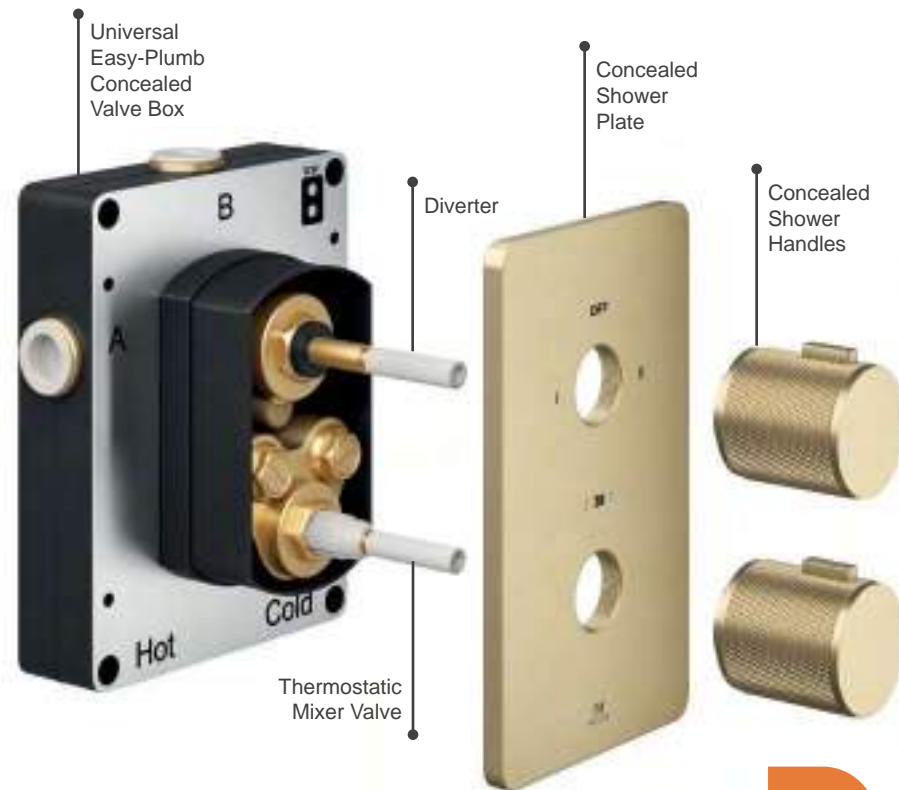

Concealed Shower Components

Easy-Plumb Concealed Valve Box

If you're looking a sleek and minimalistic feel to your showering, the Universal Easy-Plumb Concealed Valve Box is the perfect solution. The space-saving box connects directly to pipework inside your wall meaning all connections are hidden, creating an uncluttered, clean, and smooth look.

Plus, with the choice of 1, 2 or 3 Outlet Thermostatic Mixer Valves & Diverter, you can customise your showering experience exactly how you prefer it, whether that's one, two or three water outlets.