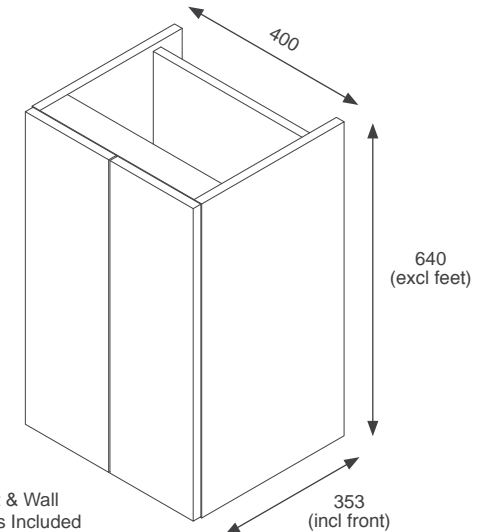

400mm 2 Door Storage Unit Kits