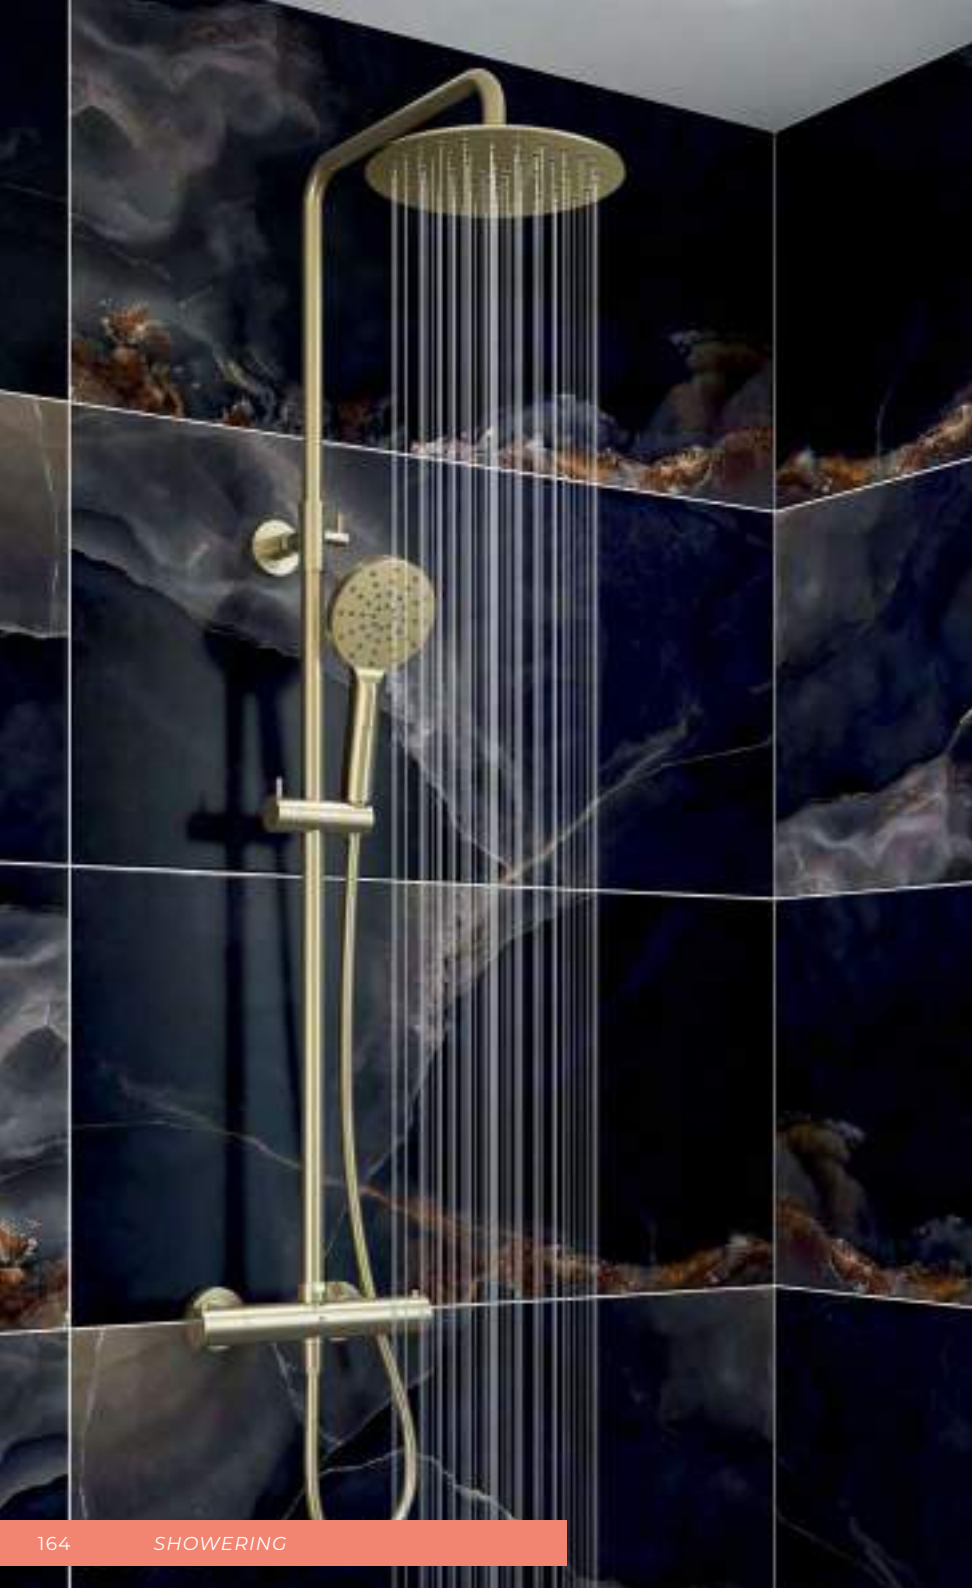

P 1.0

Ryver Shower - Brushed Brass

Exposed Thermostatic Shower

Ryver Exposed Thermostatic Shower

- Cool Touch Thermostatic Exposed Valve
- Adjustable Riser Rail Kit
- 250mm Brass Head
- Push Button Triple Function Handset
- Solid Brass Adjustable Handset Holder
- Premium Antibacterial PVC Shower Hose 1.5m
- Easy Fix Kit
- Brushed Brass PVD Finish

MLSHRYBB £646

P 1.0

Upgrade The Look

Ryver Exposed Shower available with Knurled or Fluted Handles

Ryver Exposed Shower

RYVSHOKBB	Knurled	£690
RYVSHOFBB	Fluted	£690

P 1.0

P Minimum bar pressure required to outlet