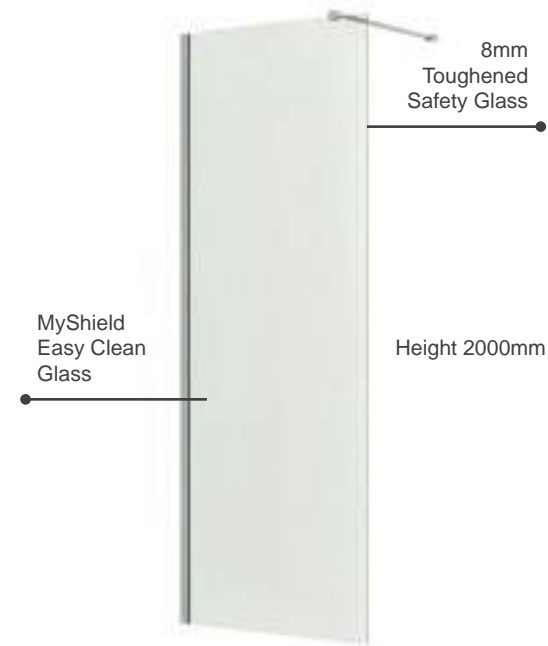

Emmi Wetroom Panel 8mm Glass Only

Code	Glass Size (mm)	Adjustment inc. Wall Profile (mm)	Price
EMWG70	664	670-690	£156
EMWG80	764	770-790	£166
EMWG90	864	870-890	£180
EMWG100	964	970-990	£190
EMWG110	1064	1070-1090	£214
EMWG120	1164	1170-1190	£228
EMWG140	1364	1370-1390	£262