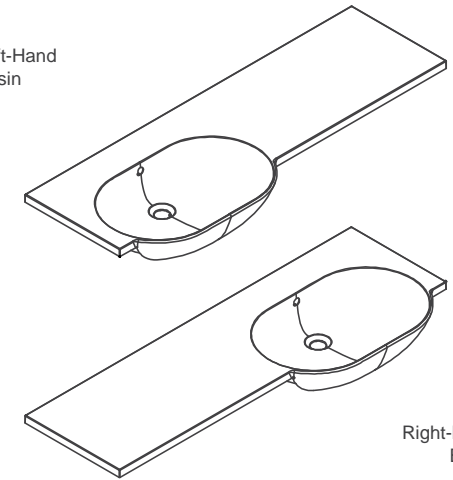

Left-Hand Basin

Right-Hand Basin