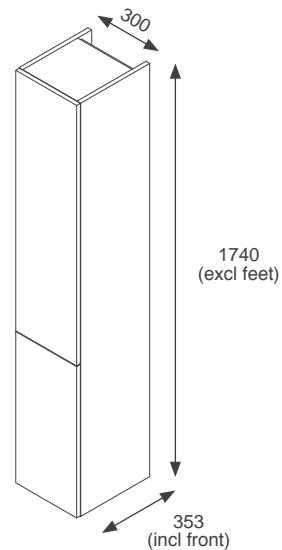

300mm 2 Door Tall Storage Unit Kits

Adjustable Feet & Wall Hanging Fittings Included

Stockton

Black Matt STO30TUBL	Indigo Matt STO30TUIN
Dust Grey Matt STO30TUDG	Cashmere Matt STO30TUCA
Fir Green Matt STO30TUFU	White Gloss STO30TUWH

RRP: £612

Gresham

Black Matt GRE30TUBL	Indigo Matt GRE30TUIN
Dust Grey Matt GRE30TUDG	Cashmere Matt GRE30TUCA
Fir Green Matt GRE30TUFU	

RRP: £632