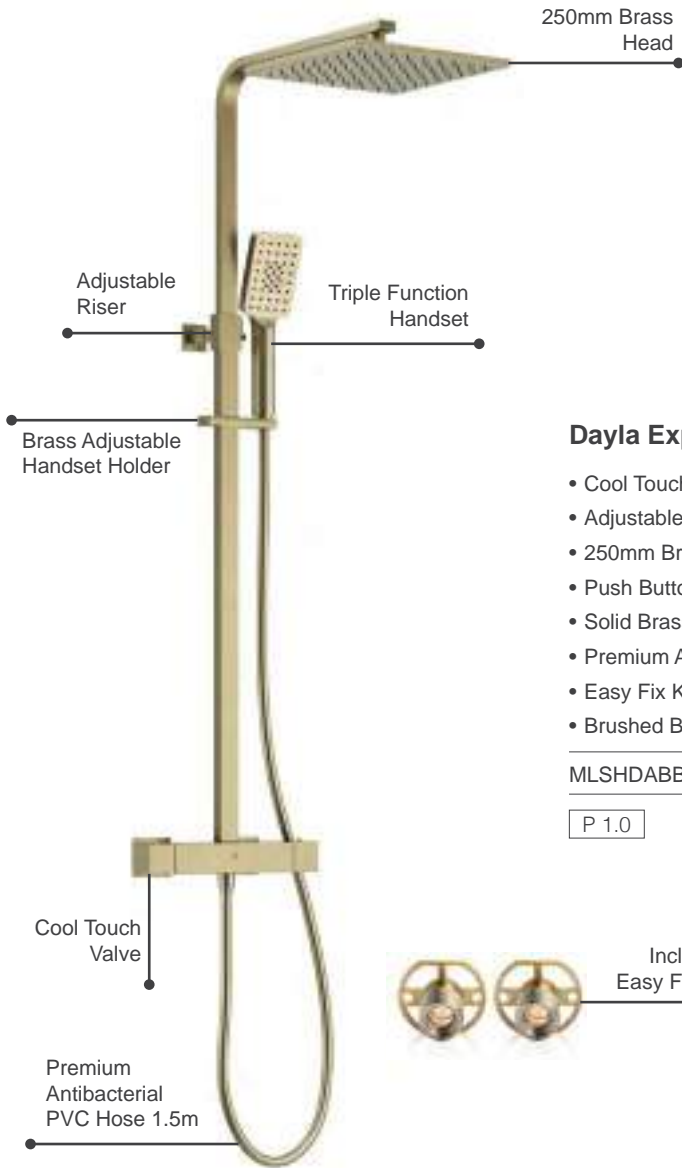

DASHKIT2BL

£957

Dayla Shower Kit 3

P 1.0

- Dayla 380mm Shower Arm
- Dayla 250mm Square Brass Head
- Dayla Sliding Rail Kit with Bottom Outlet
- Universal Easy-Plumb Concealed Valve Box
- 2 Outlet Thermostatic Mixer Valve & Diverter
- 2 Outlet Wall Plate with Square Valves
- Matt Black Electro Plated Finish

DASHKIT3BL

£1,077

P Minimum bar pressure required to outlet

Dayla Shower - Brushed Brass

Square Exposed Shower & Kits

Dayla Exposed Thermostatic Shower

- Cool Touch Thermostatic Exposed Shower Valve
- Adjustable Riser Rail Kit
- 250mm Brass Head
- Push Button Triple Function Handset
- Solid Brass Adjustable Handset Holder
- Premium Antibacterial PVC Shower Hose 1.5m
- Easy Fix Kit
- Brushed Brass PVD Finish