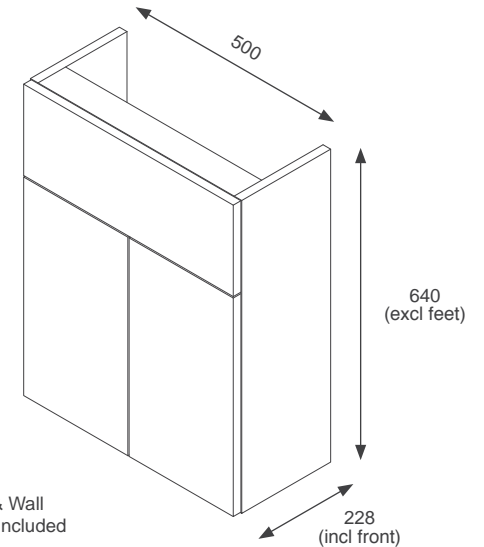

500mm 2 Door Basin Unit Kits

Adjustable Feet & Wall Hanging Fittings Included

Stockton

Black Matt STOSL50BUBL	Indigo Matt STOSL50BUIN
Dust Grey Matt STOSL50BUDG	Cashmere Matt STOSL50BUCA
Fir Green Matt STOSL50BUGF	White Gloss STOSL50BUWH

RRP: £429

Gresham

Black Matt GRESL50BUBL	Indigo Matt GRESL50BUIN
Dust Grey Matt GRESL50BUDG	Cashmere Matt GRESL50BUCA
Fir Green Matt GRESL50BUGF	

RRP: £454