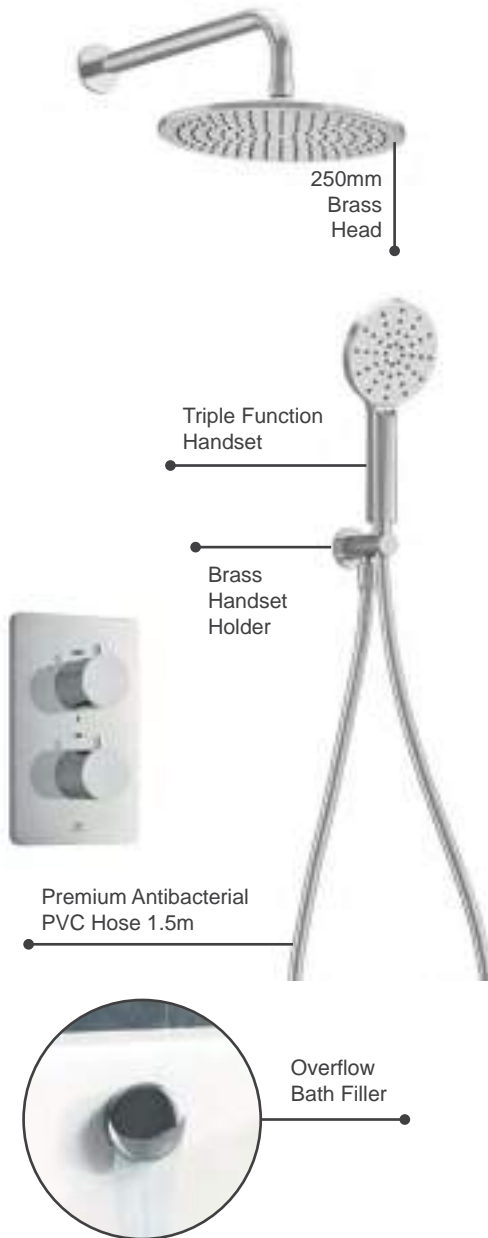

Ryver Bath Kit

3 Outlet Concealed Bath Kit