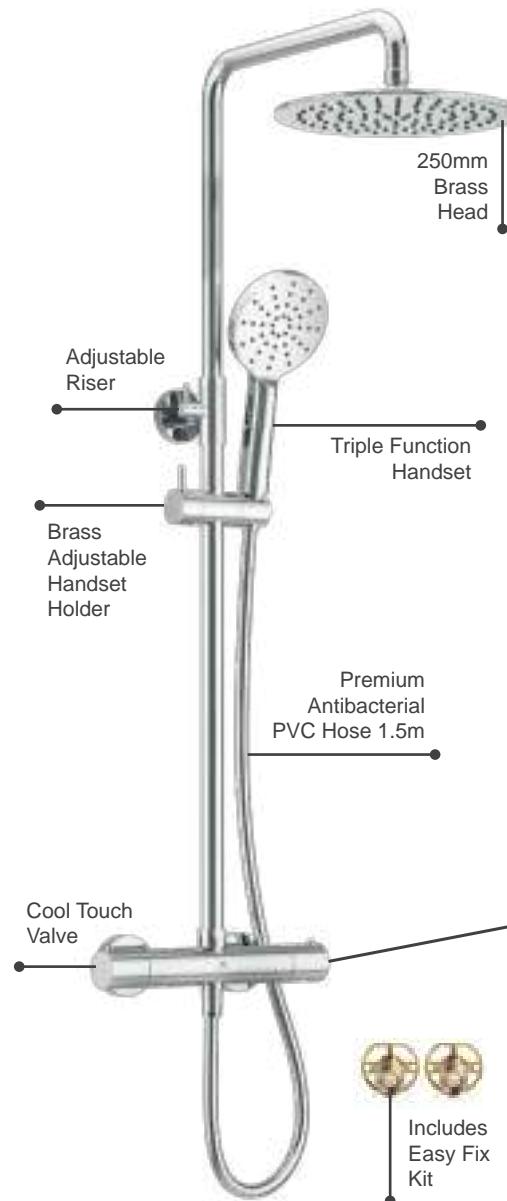

Ryver Exposed Thermostatic Shower

- Cool Touch Thermostatic Exposed Valve
- Adjustable Riser Rail Kit
- 250mm Brass Head
- Push Button Triple Function Handset
- Solid Brass Adjustable Handset Holder
- Premium Antibacterial PVC Shower Hose 1.5m
- Easy Fix Kit
- Chrome Finish

MLSHRYCP

£478

P 1.0