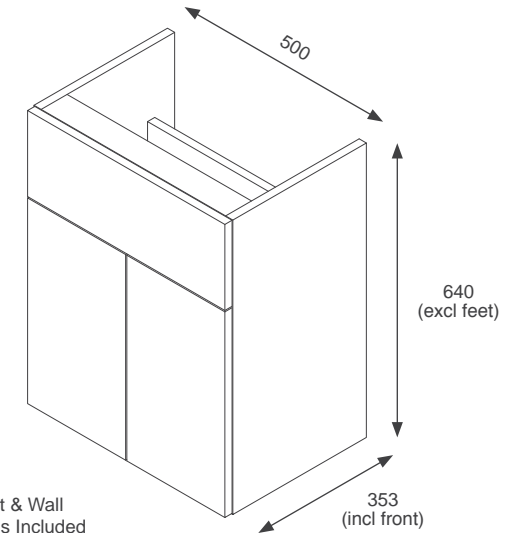

500mm 2 Door Basin Unit Kits

Adjustable Feet & Wall Hanging Fittings Included

Stockton

Black Matt STO50BUBL	Indigo Matt STO50BUIN
Dust Grey Matt STO50BUDG	Cashmere Matt STO50BUCA
Fir Green Matt STO50BUFU	White Gloss STO50BUWH

RRP: £448

Gresham

Black Matt GRE50BUBL	Indigo Matt GRE50BUIN
Dust Grey Matt GRE50BUDG	Cashmere Matt GRE50BUCA
Fir Green Matt GRE50BUFU	

RRP: £473