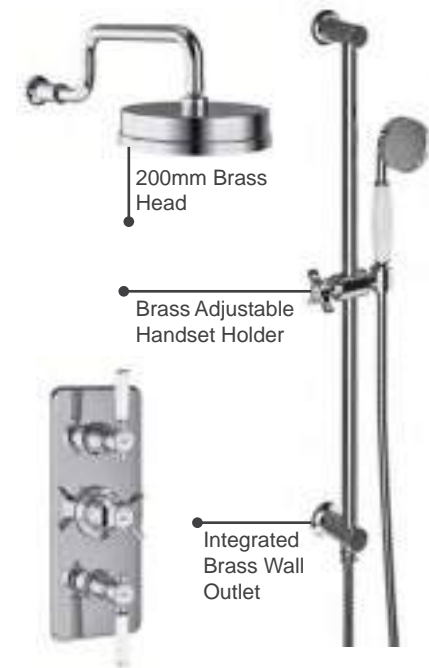

Farnham Traditional Shower Kit 1

- 410mm Traditional Shower Arm
- 200mm Brass Shower Head with Rub Clean Nozzles
- Adjustable Sliding Rail Kit integrated Brass Wall Outlet
- Brass Adjustable Handset Holder
- Brass / Ceramic Handset
- Standard Chrome Hose 1.5m
- Triple 2 Outlet Thermostatic Concealed Valve

FARSHOKIT1

£904

P 1.0

Valve can be installed horizontally or vertically

P Minimum bar pressure required to outlet