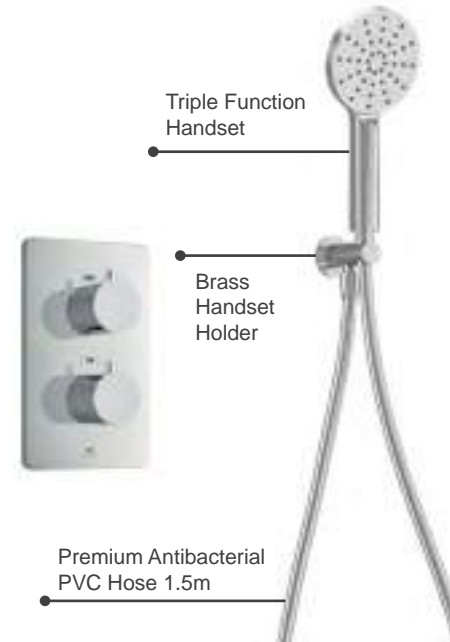

Upgrade The Look

Ryver Shower Kit available with Knurled or Fluted Handles