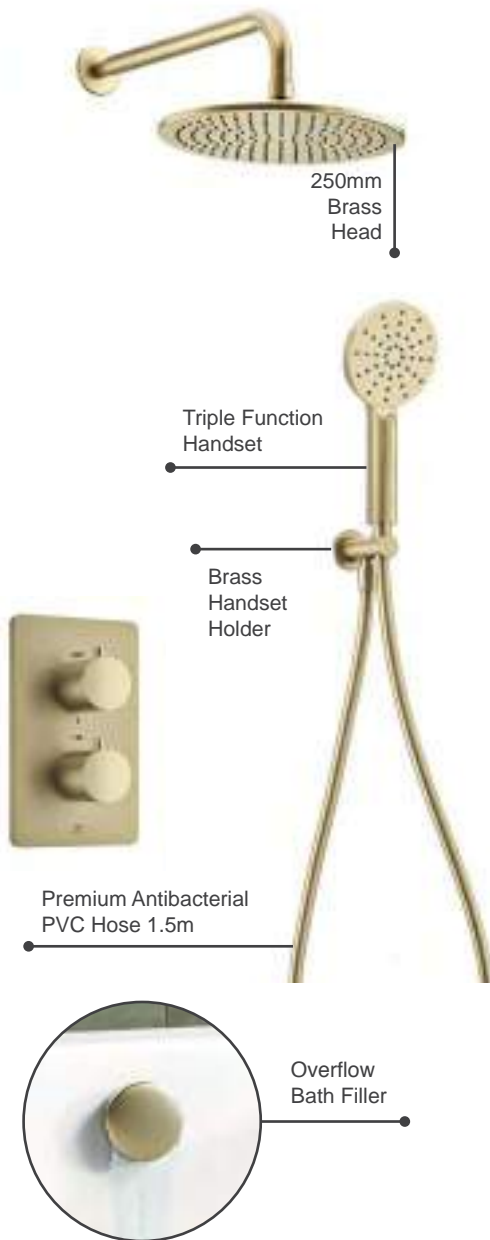

Ryver Bath Kit - Brushed Brass

3 Outlet Concealed Bath Kit

NEW