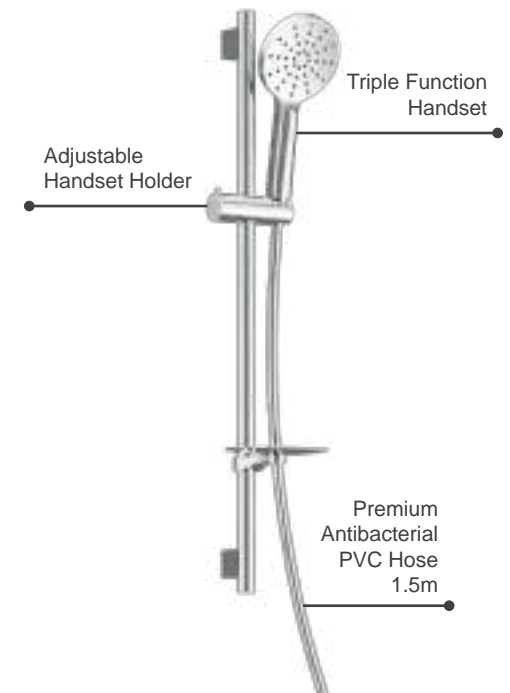

Brass Shower Head with Rub Clean Nozzles

MLSHFASH1 £178

Minimum bar pressure required to outlet

Euri

Exposed Shower & Sliding Rail Kit

Euri

- Cool Touch Thermostatic Exposed Shower Valve
- Adjustable Sliding Rail Kit with Soap Dish
- Push Button Triple Function Handset
- ABS Chrome Plated Adjustable Handset Holder
- Premium Antibacterial PVC Shower Hose 1.5m
- Easy Fix Kit