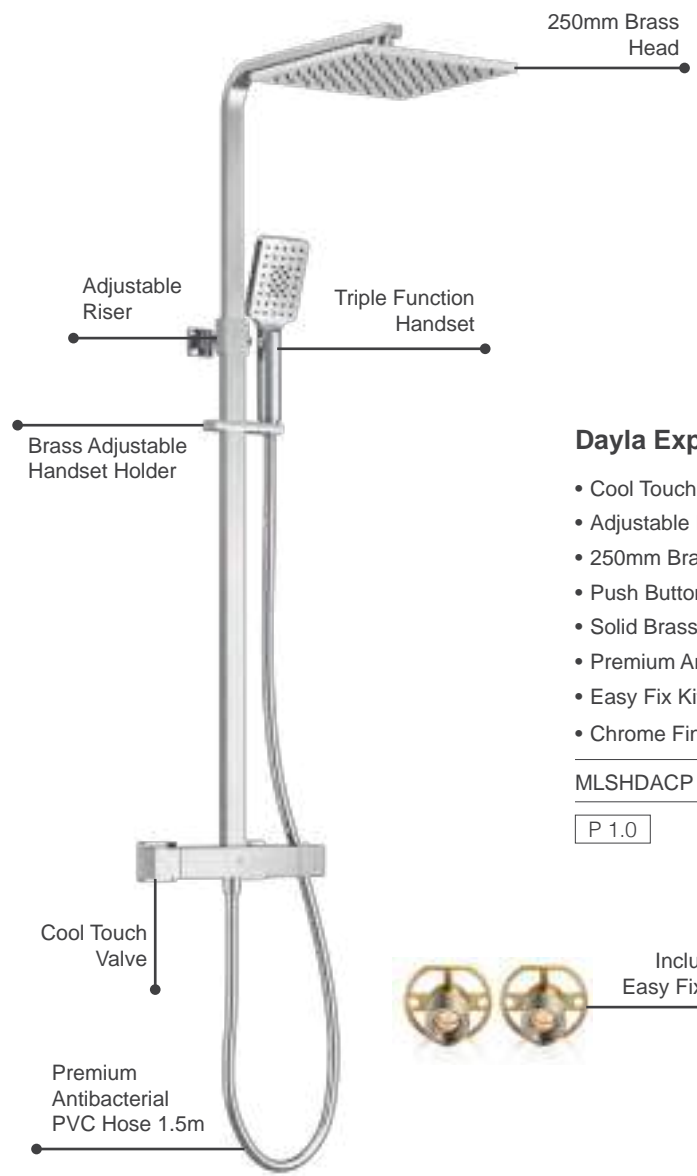

P 1.0

P Minimum bar pressure required to outlet

Dayla Shower - Chrome

Square Exposed Shower & Kits

Dayla Exposed Thermostatic Shower

- Cool Touch Thermostatic Exposed Shower Valve
- Adjustable Riser Rail Kit
- 250mm Brass Head
- Push Button Triple Function Handset
- Solid Brass Adjustable Handset Holder
- Premium Antibacterial PVC Shower Hose 1.5m
- Easy Fix Kit
- Chrome Finish

MLSHDACP

£598

P 1.0

Includes Easy Fix Kit

Dayla Shower Kit 1

P 1.0

- Dayla 380mm Shower Arm
- Dayla 250mm Square Brass Head
- Universal Easy-Plumb Concealed Valve Box
- 1 Outlet Thermostatic Mixer Valve & Diverter
- 1 Outlet Wall Plate with Square Valves
- Chrome Finish