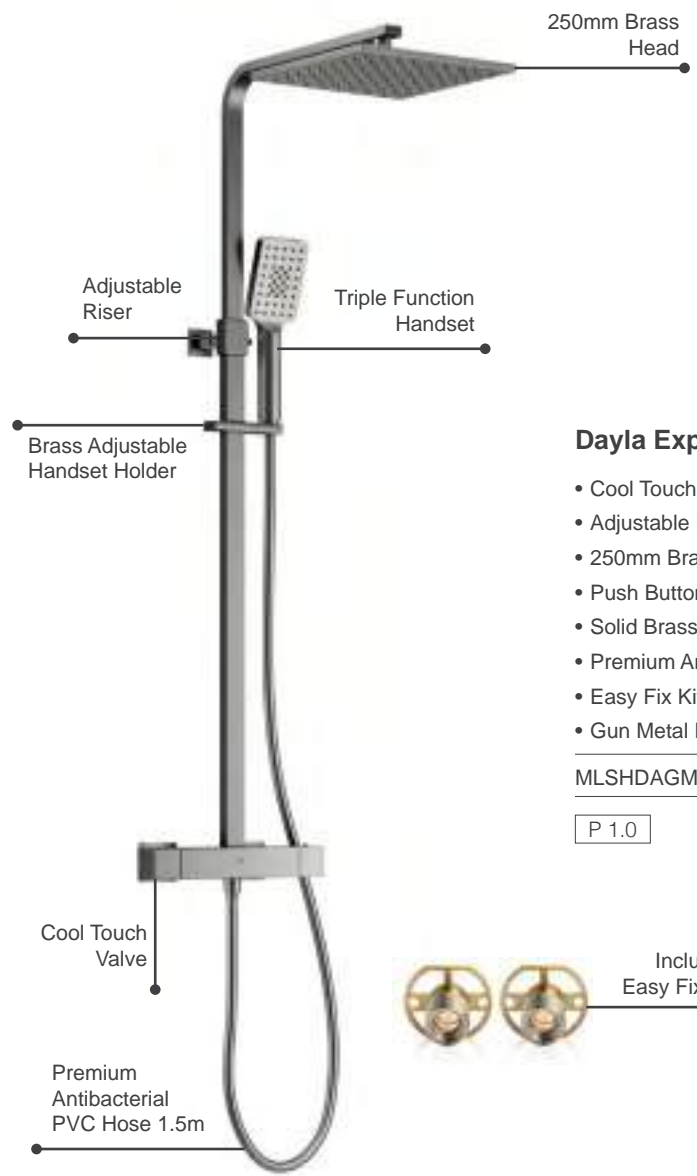

DASHKIT3BB

£1,208

P Minimum bar pressure required to outlet

Dayla Shower - Gun Metal

Square Exposed Shower & Kits

Dayla Exposed Thermostatic Shower

- Cool Touch Thermostatic Exposed Shower Valve
- Adjustable Riser Rail Kit
- 250mm Brass Head
- Push Button Triple Function Handset
- Solid Brass Adjustable Handset Holder
- Premium Antibacterial PVC Shower Hose 1.5m
- Easy Fix Kit
- Gun Metal PVD Finish