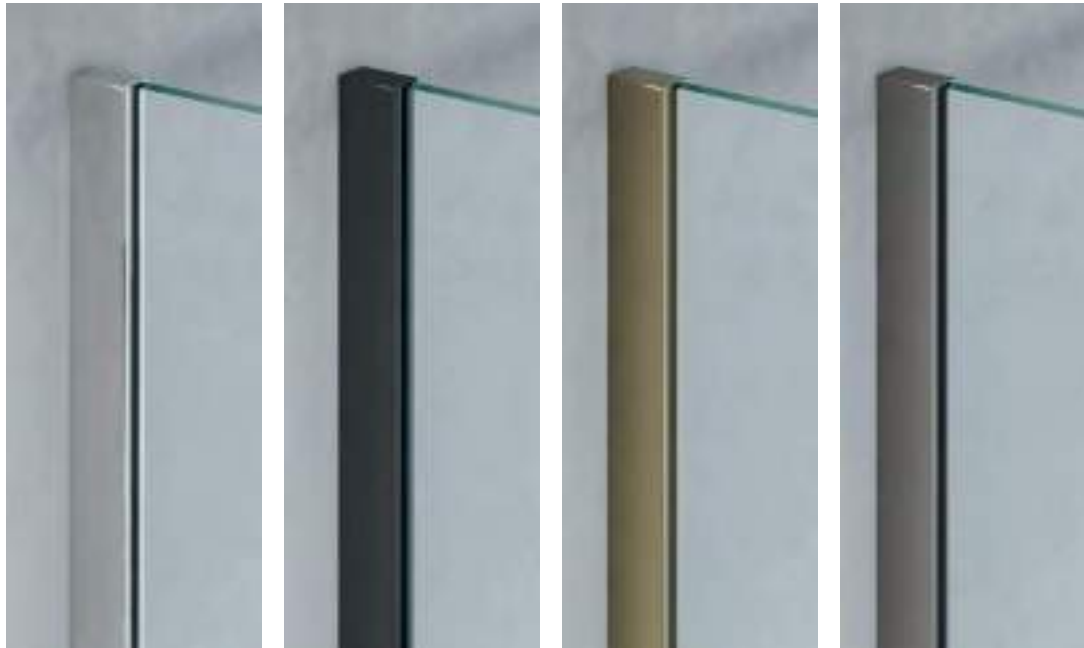

Step 2 - Wall Profile & Bracing Bar

Choice of coloured wall profiles

Emmi Wetroom Panel Wall Profile Kits include Wall Profile and Cover Cap, Glass Clamp, 1200mm Bracing Bar with Wall Bracket and T-Piece, Wedge Gasket Seal and Gasket Fitting Tool.