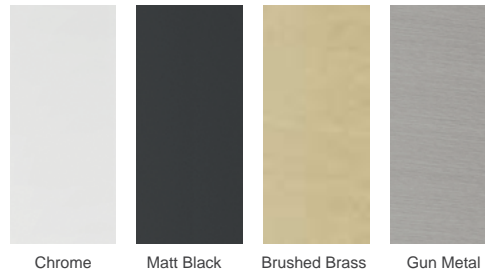

Step 2

Choose your Wall Profile & Bracing Bar colour.

Select from classic Chrome, sleek Matt Black, luxurious Brushed Brass or industrial-chic Gun Metal.