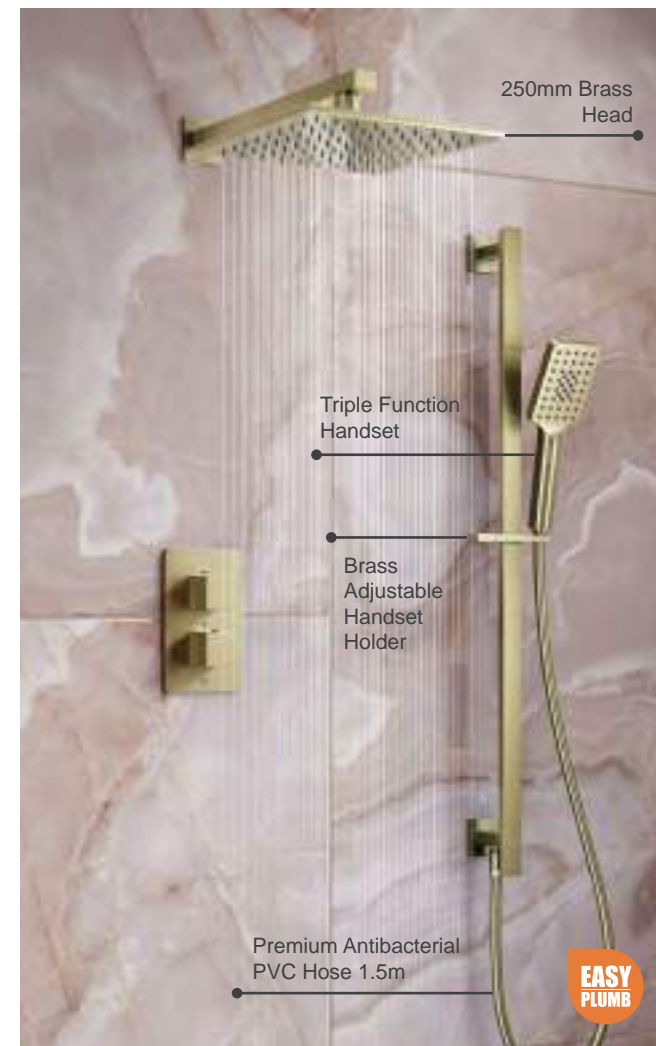

Dayla Shower Kit 3

P 1.0

- Dayla 380mm Shower Arm
- Dayla 250mm Square Brass Head
- Dayla Sliding Rail Kit with Bottom Outlet
- Universal Easy-Plumb Concealed Valve Box
- 2 Outlet Thermostatic Mixer Valve & Diverter
- 2 Outlet Wall Plate with Square Valves
- Brushed Brass PVD Finish

DASHKIT3BB

£1,208

P Minimum bar pressure required to outlet