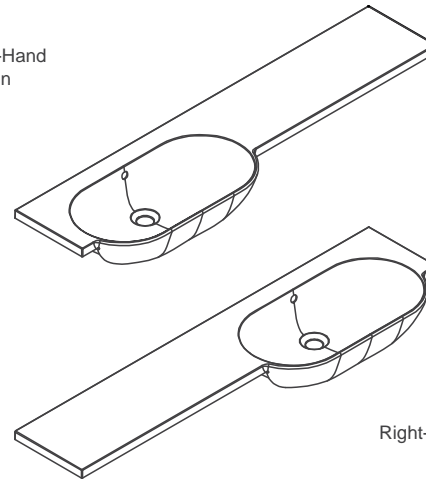

Right-Hand Basin

Integrated Worktop Basins

Resin Basin & Worktop Combined

Left-Hand Basin