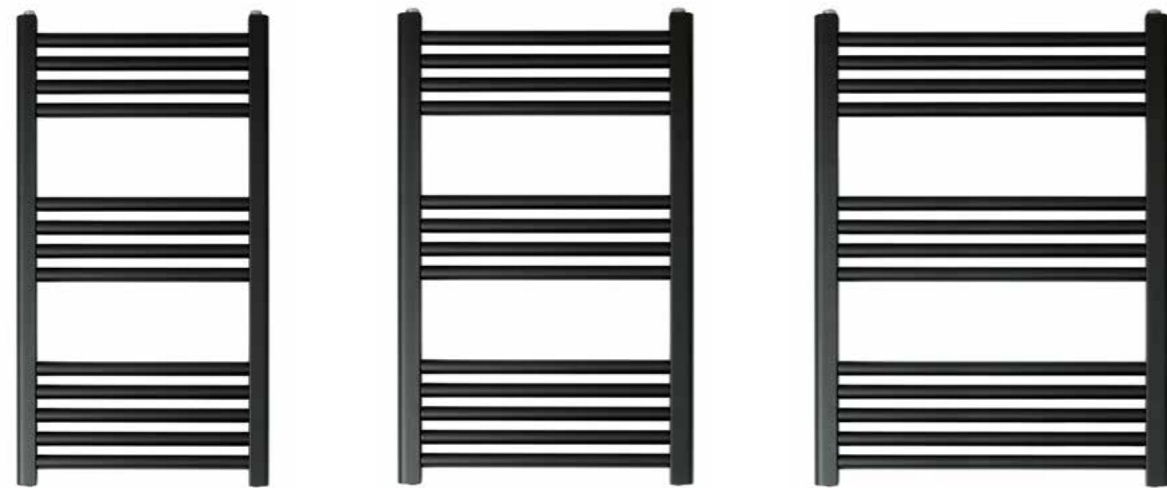

VOS
800 x 400
Matt Black
VOS804MB £180.00

VOS
800 x 500
Matt Black
VOS800MB £195.00

VOS
800 x 600
Matt Black
VOS806MB £210.00

25mm Bars

CODE	SIZE	BARS	BTU	PIPE CENTRE	PROJECTION	RECOMMENDED ELEMENT	FINISH
VOS804MB	800X400	13	673	350	76	200W	Mild Steel PVD
VOS800MB	800X500	13	859	450	75	200W	Mild Steel PVD
VOS806MB	800X600	13	991	550	75	200W	Mild Steel PVD

- The Above radiators are based on central heating and dual fuel formats.
- All radiators are manufactured from mild steel materials.