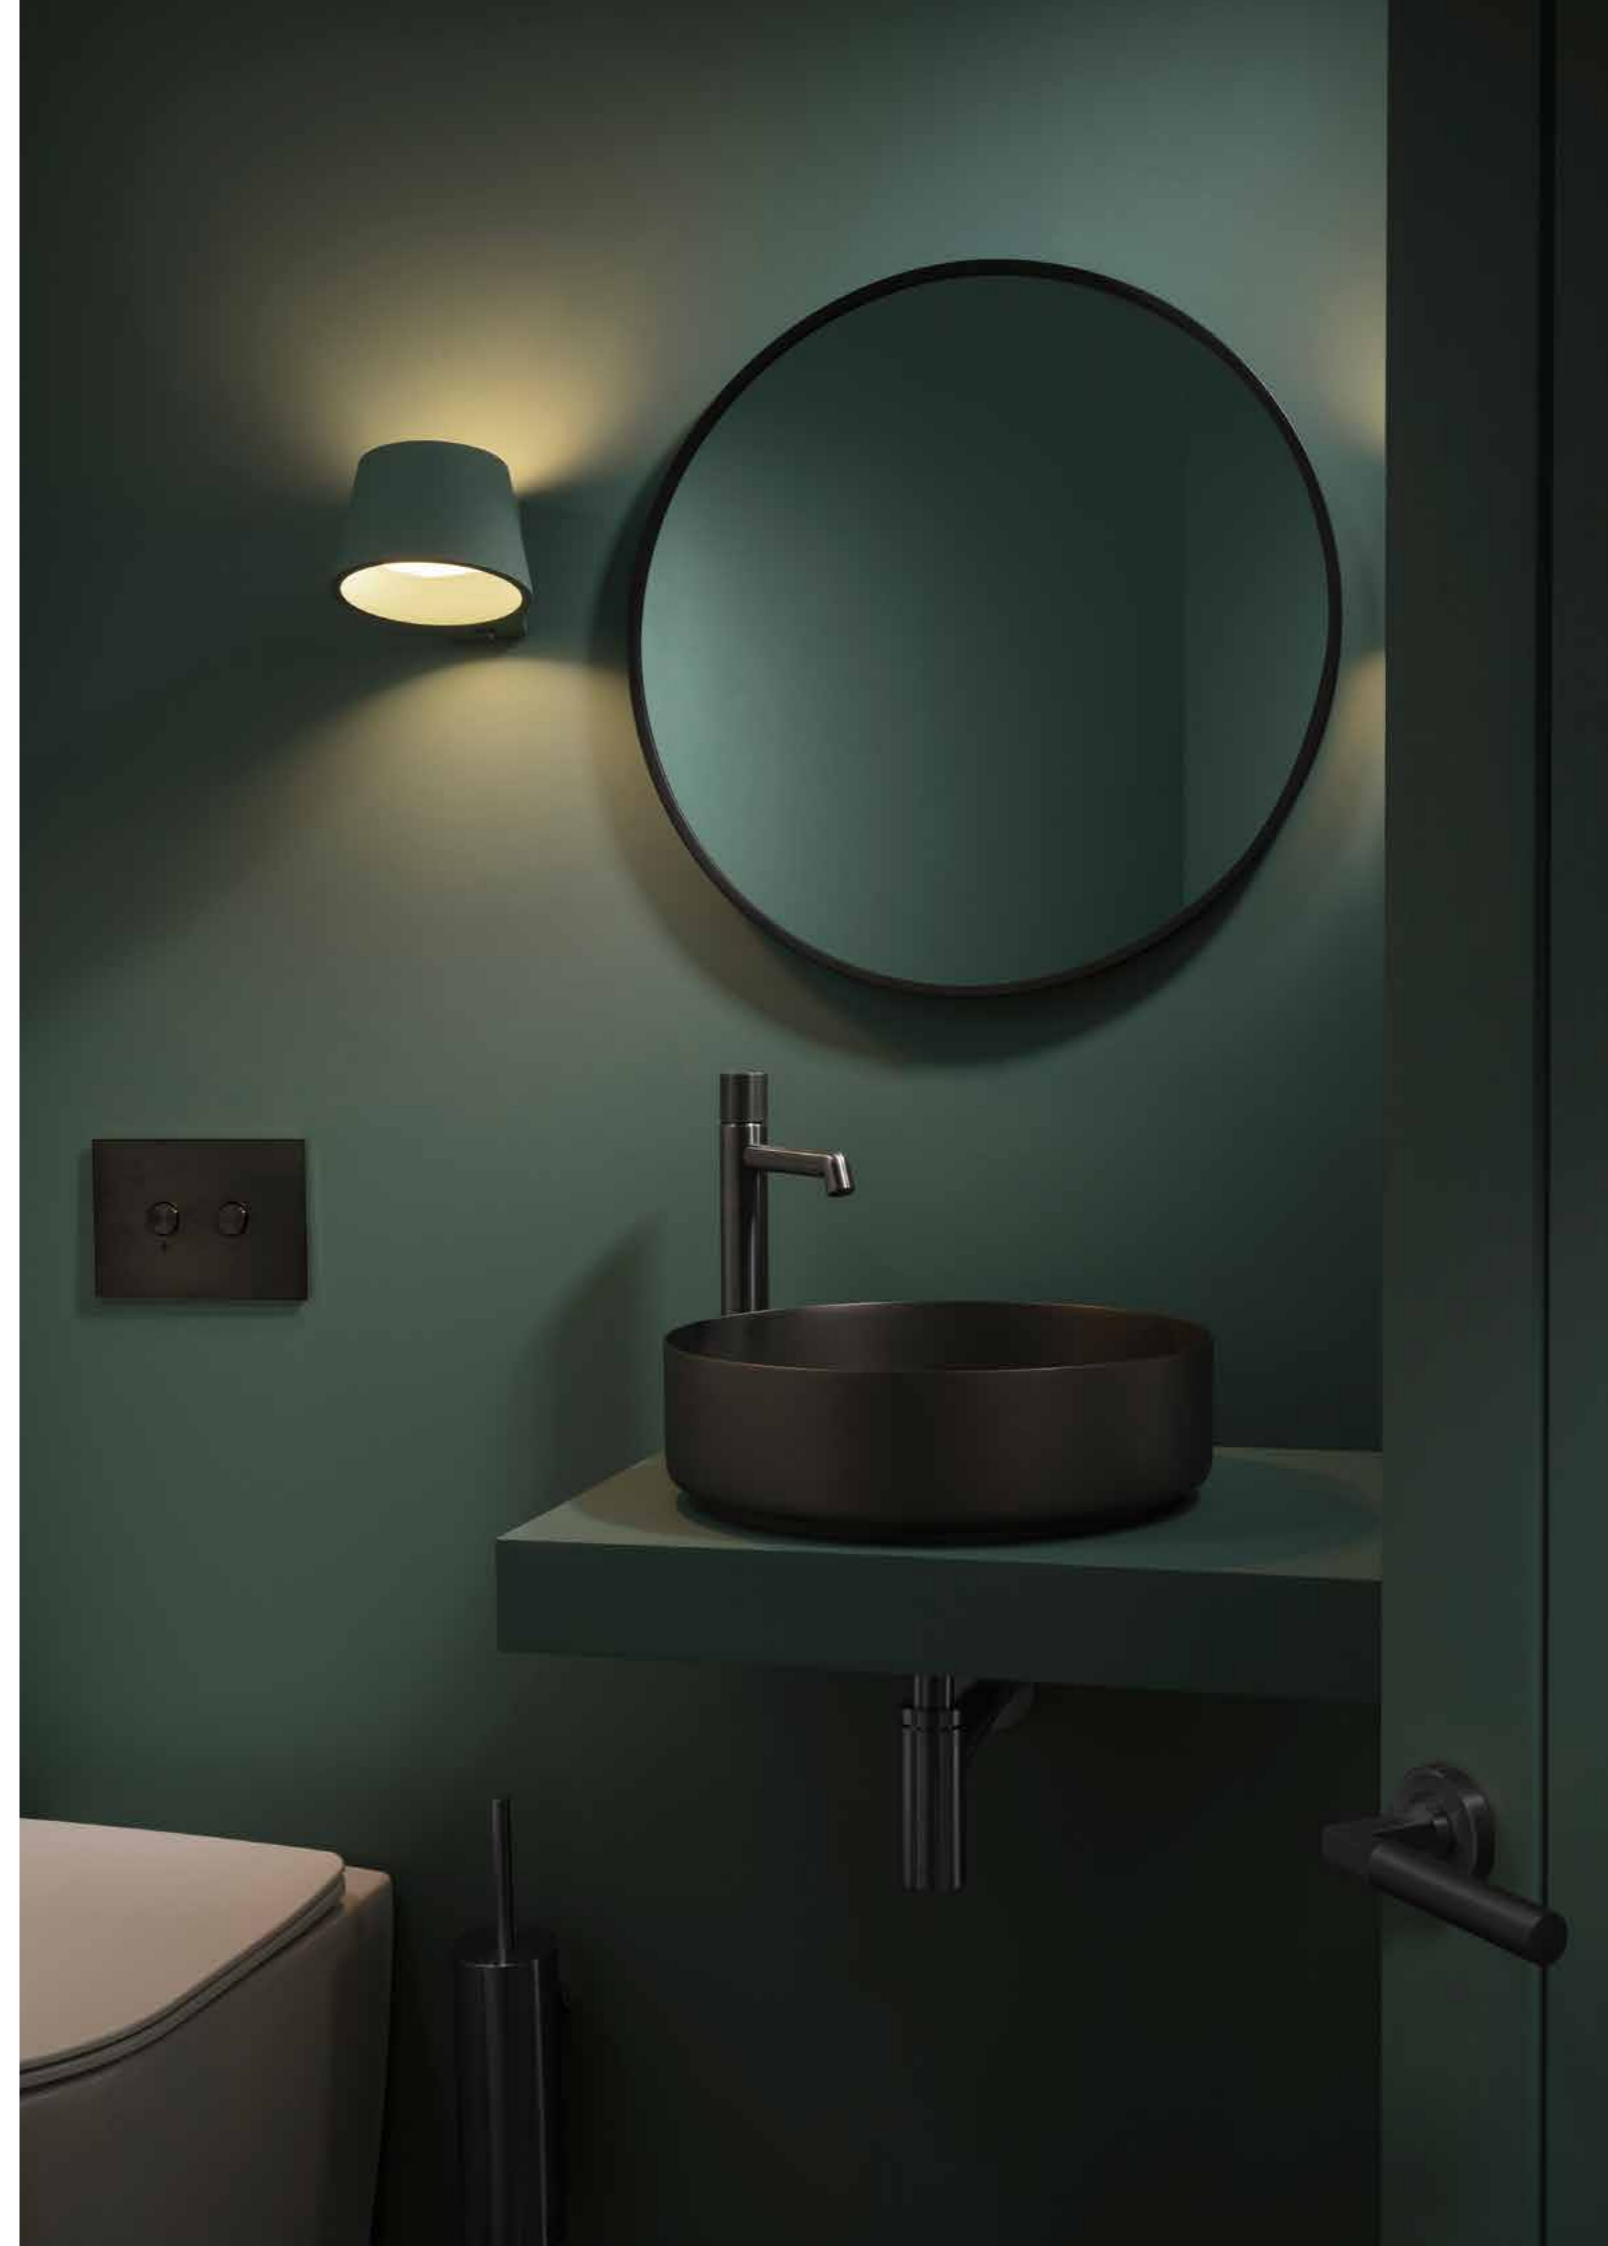

Combining function with visual appeal, our array of products has something special to suit interiors of all shapes, sizes and styles.

Tap Collections

EVO Brushed Bronze **14**

EVO Matt Black **20**

EVO Brushed Brass **26**