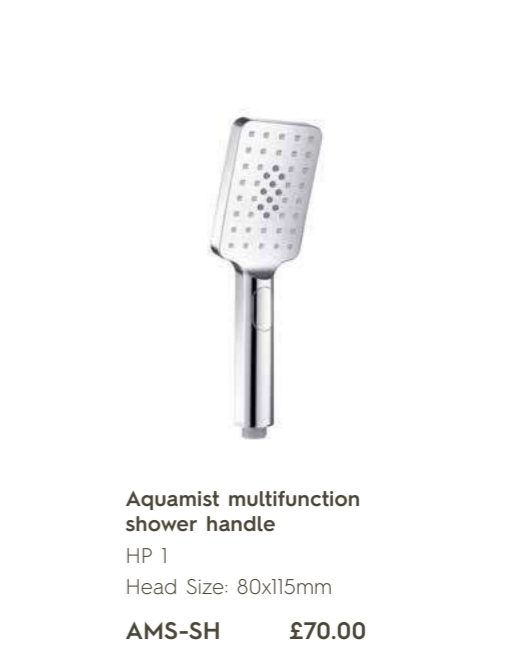

Aquamist multifunction shower handle
HP 1
Head Size: 80x115mm
AMS-SH £70.00