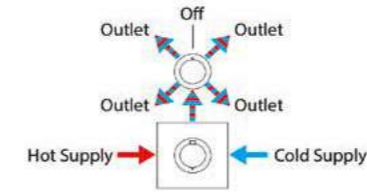

4 way diverter valve
HP 1
H: 120mm P: 50mm
IX287 £410.00