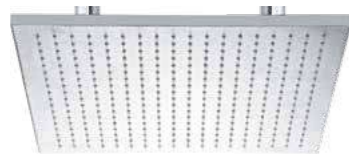

Rainshower, square ceiling mounted overhead shower, brass, HP 3 400mm x 400mm

R101 £1000.00

600mm x 600mm

R102 £1200.00