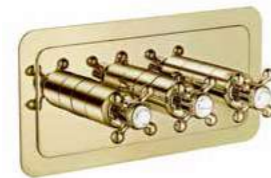

Thermostatic concealed 2 outlet shower valve horizontal
MP 0.5

76693NK Nickel: £795.00

76693G A. Brass: £795.00