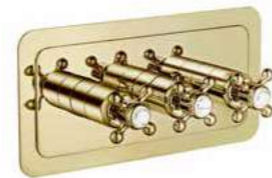

Thermostatic concealed 3 outlet shower valve horizontal
MP 0.5

76692NK Nickel: £865.00

76692G A. Brass: £865.00