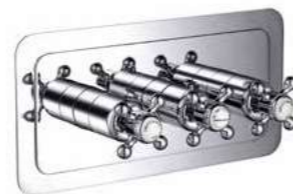

Thermostatic concealed 3 outlet shower valve horizontal
MP 0.5

76692 Chrome: £760.00

Black indices

GB76692 Chrome: £770.00