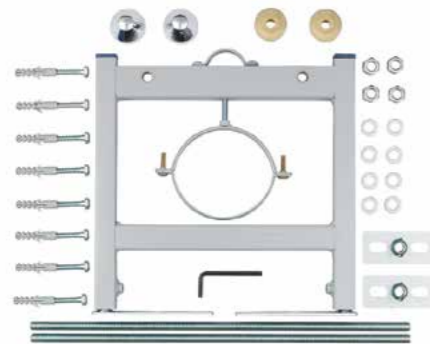

For wall hung pan/bidet
SUPPORT SET

1526 £120.00

Supplied
 1 x WC frame 1555
 8 x 12mm plastic plugs
 8 x 13mm AF screws
 2 x Chrome cap covers
 2 x 12mm nylon nuts and sleeves
 4 x 12 mm metal nuts
 8 x Washers
 2 x Fixing plates
 2 x 12mm threaded bolts
 1 x No.5 Allen key
 For wall hung toilet/pan only
WC Frame 1555 £150.00