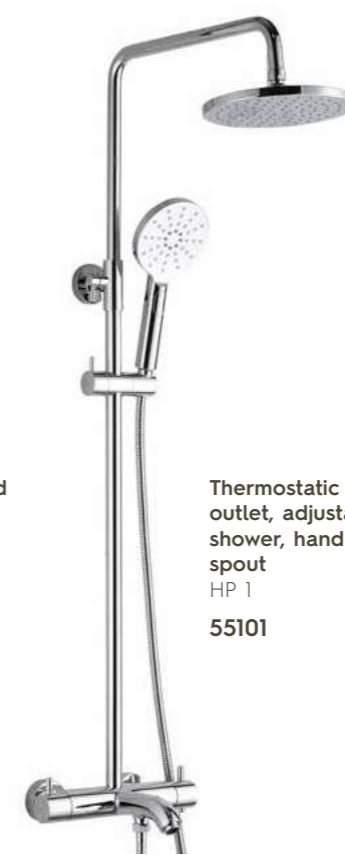

2/3 way diverter
HP 1
H: 145mm P: 50mm
55421/55423 £140.00

Shower pole with overhead shower, hand shower and bath spout
HP 1
H: 1130mm P: 350mm
MUL2 £309.00

Thermostatic shower pole 3 outlet, adjustable with overhead shower, hand shower and bath spout
HP 1
55101 £550.00