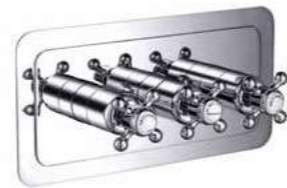

Thermostatic concealed 2 outlet shower valve horizontal
MP 0.5

76693 Chrome: £640.00

Black indices

GB76693 Chrome: £650.00