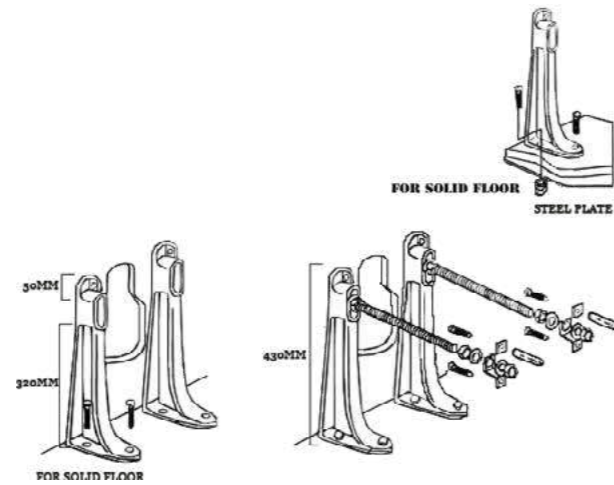

For wall hung pan/bidet
SUPPORT SET

1526 £120.00

Supplied
 1 x WC frame 1555
 8 x 12mm plastic plugs
 8 x 13mm AF screws
 2 x Chrome cap covers
 2 x 12mm nylon nuts and sleeves
 4 x 12 mm metal nuts
 8 x Washers
 2 x Fixing plates
 2 x 12mm threaded bolts
 1 x No.5 Allen key
 For wall hung toilet/pan only
WC Frame 1555 £150.00