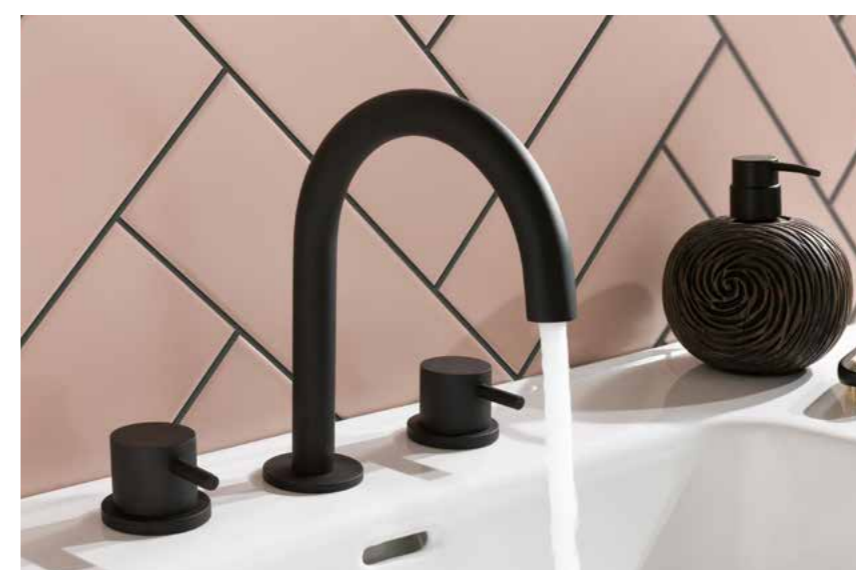

Designer handle
DH28193MB £395.00