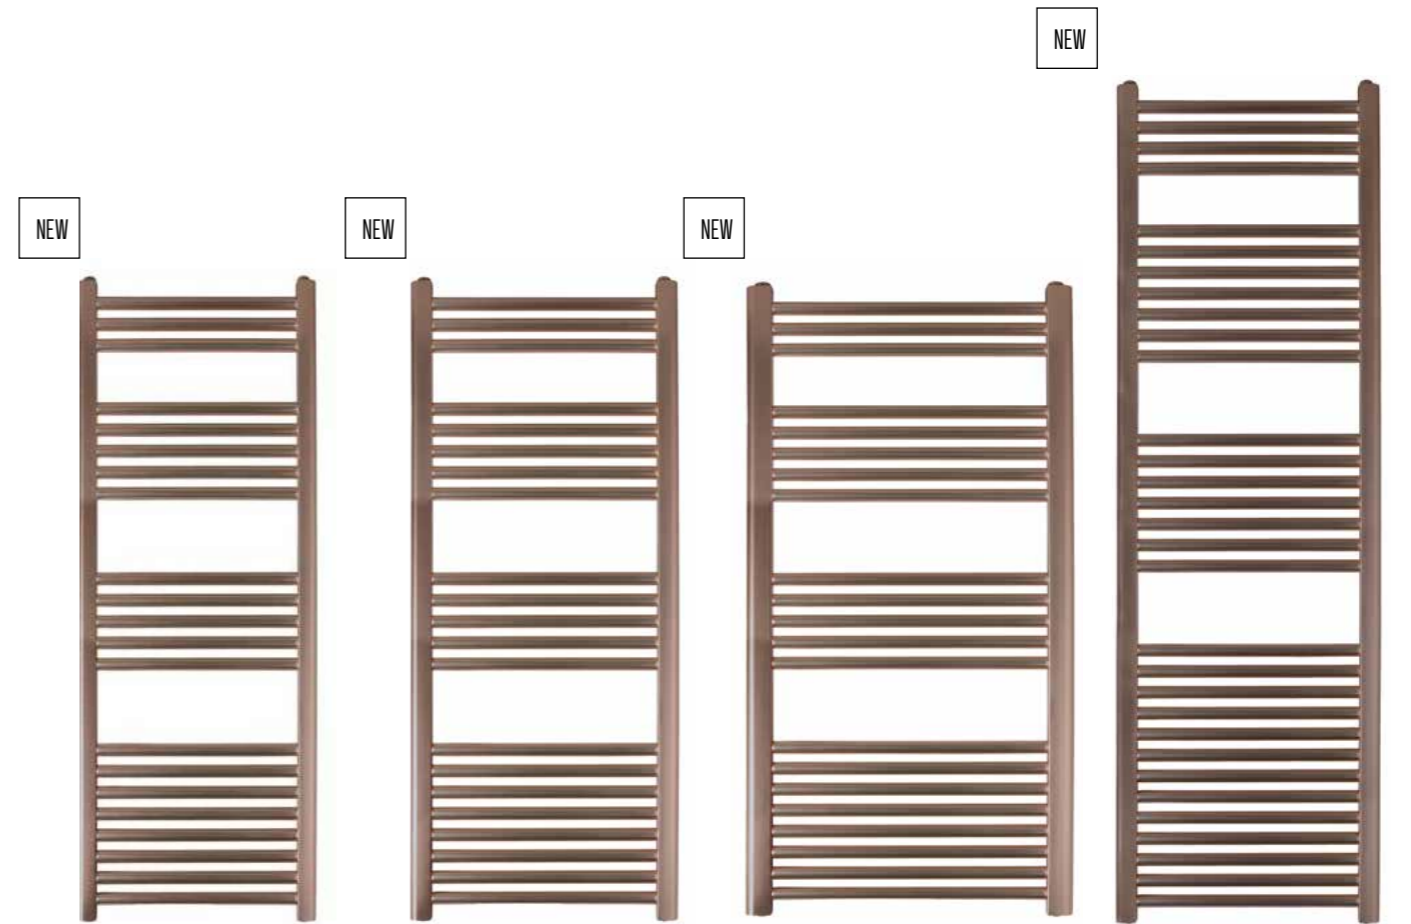

VOS
1200 x 400
Brushed Bronze
VOS1204BRZ £340.00

VOS
1200 x 500
Brushed Brass
VOS1200BRZ £355.00

VOS
1200 x 600
Brushed Bronze
VOS1206BRZ £380.00

VOS
1600 x 500
Brushed Bronze
VOS1600BRZ £445.00

25mm Bars

CODE	SIZE	BARS	BTU	PIPE CENTRE	PROJECTION	RECOMMENDED ELEMENT	FINISH
VOS1204BRZ	1200X400	21	966	350	76	4000W	Mild Steel PVD
VOS1200BRZ	1200X500	21	1357	450	75	400W	Mild Steel PVD
VOS1206BRZ	1200X600	21	1571	550	75	400W	Mild Steel PVD
VOS1600BRZ	1600X500	31	1947	450	75	600W	Mild Steel PVD

- The Above radiators are based on central heating and dual fuel formats.
- All radiators are manufactured from mild steel materials.