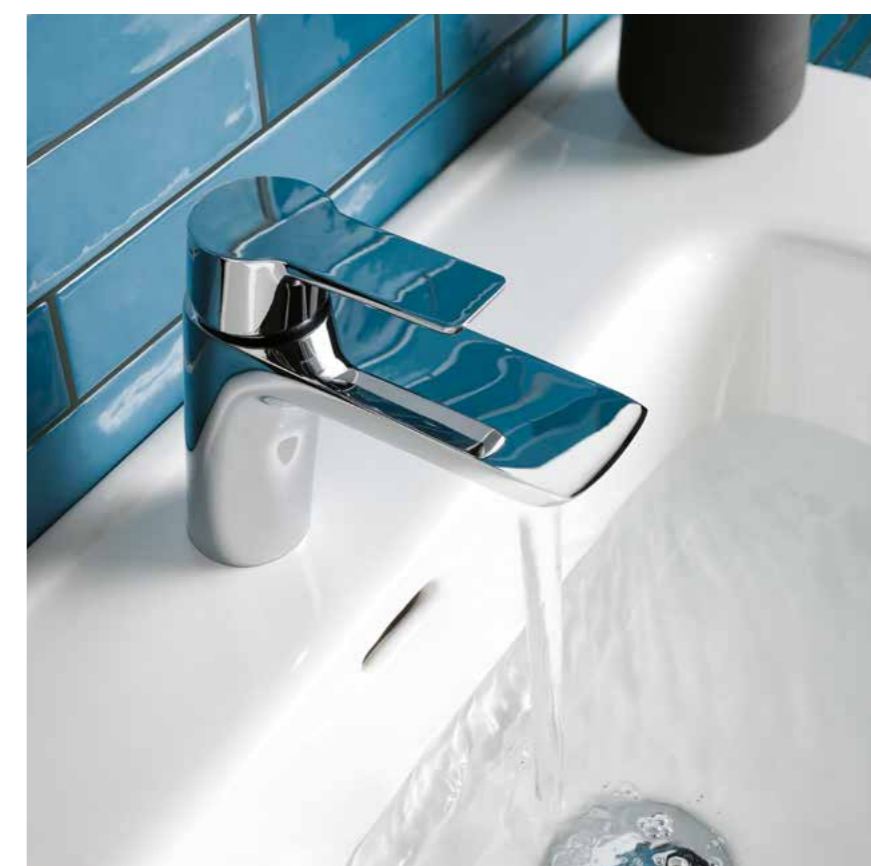

79001 £200.00

79025 £190.00

79733 £305.00

79193 £320.00