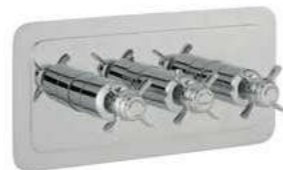

Thermostatic concealed 3 outlet shower valve horizontal
MP 0.5

98692 Chrome: £760.00

Black indices

GB98692 Chrome: £770.00