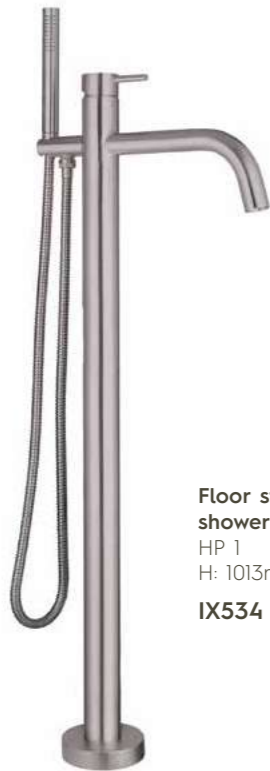

Manual concealed diverter valve
 HP 1
 H: 155mm P: 57mm
IX5079 £435.00

Single lever manual valve
 HP 1
 H: 85mm P: 60mm
IX227 £230.00

Pull out handle
 H: 184mm D: 23mm
IX51130A £150.00

Round shower handle
 H: 250.8mm D: 88mm
IX635 £130.00

Round shower handle
 H: 250.8mm D: 89mm
IX634 £120.00

Shower handle
 H: 184mm D: 23mm
IX930 £75.00

Floor standing bath and shower mixer with kit
 HP 1
 H: 1013mm P: 246mm
IX534 £1080.00

Deck mounted bath filler
 MP 0.5
 H: 169mm P: 125mm
IX223 £375.00