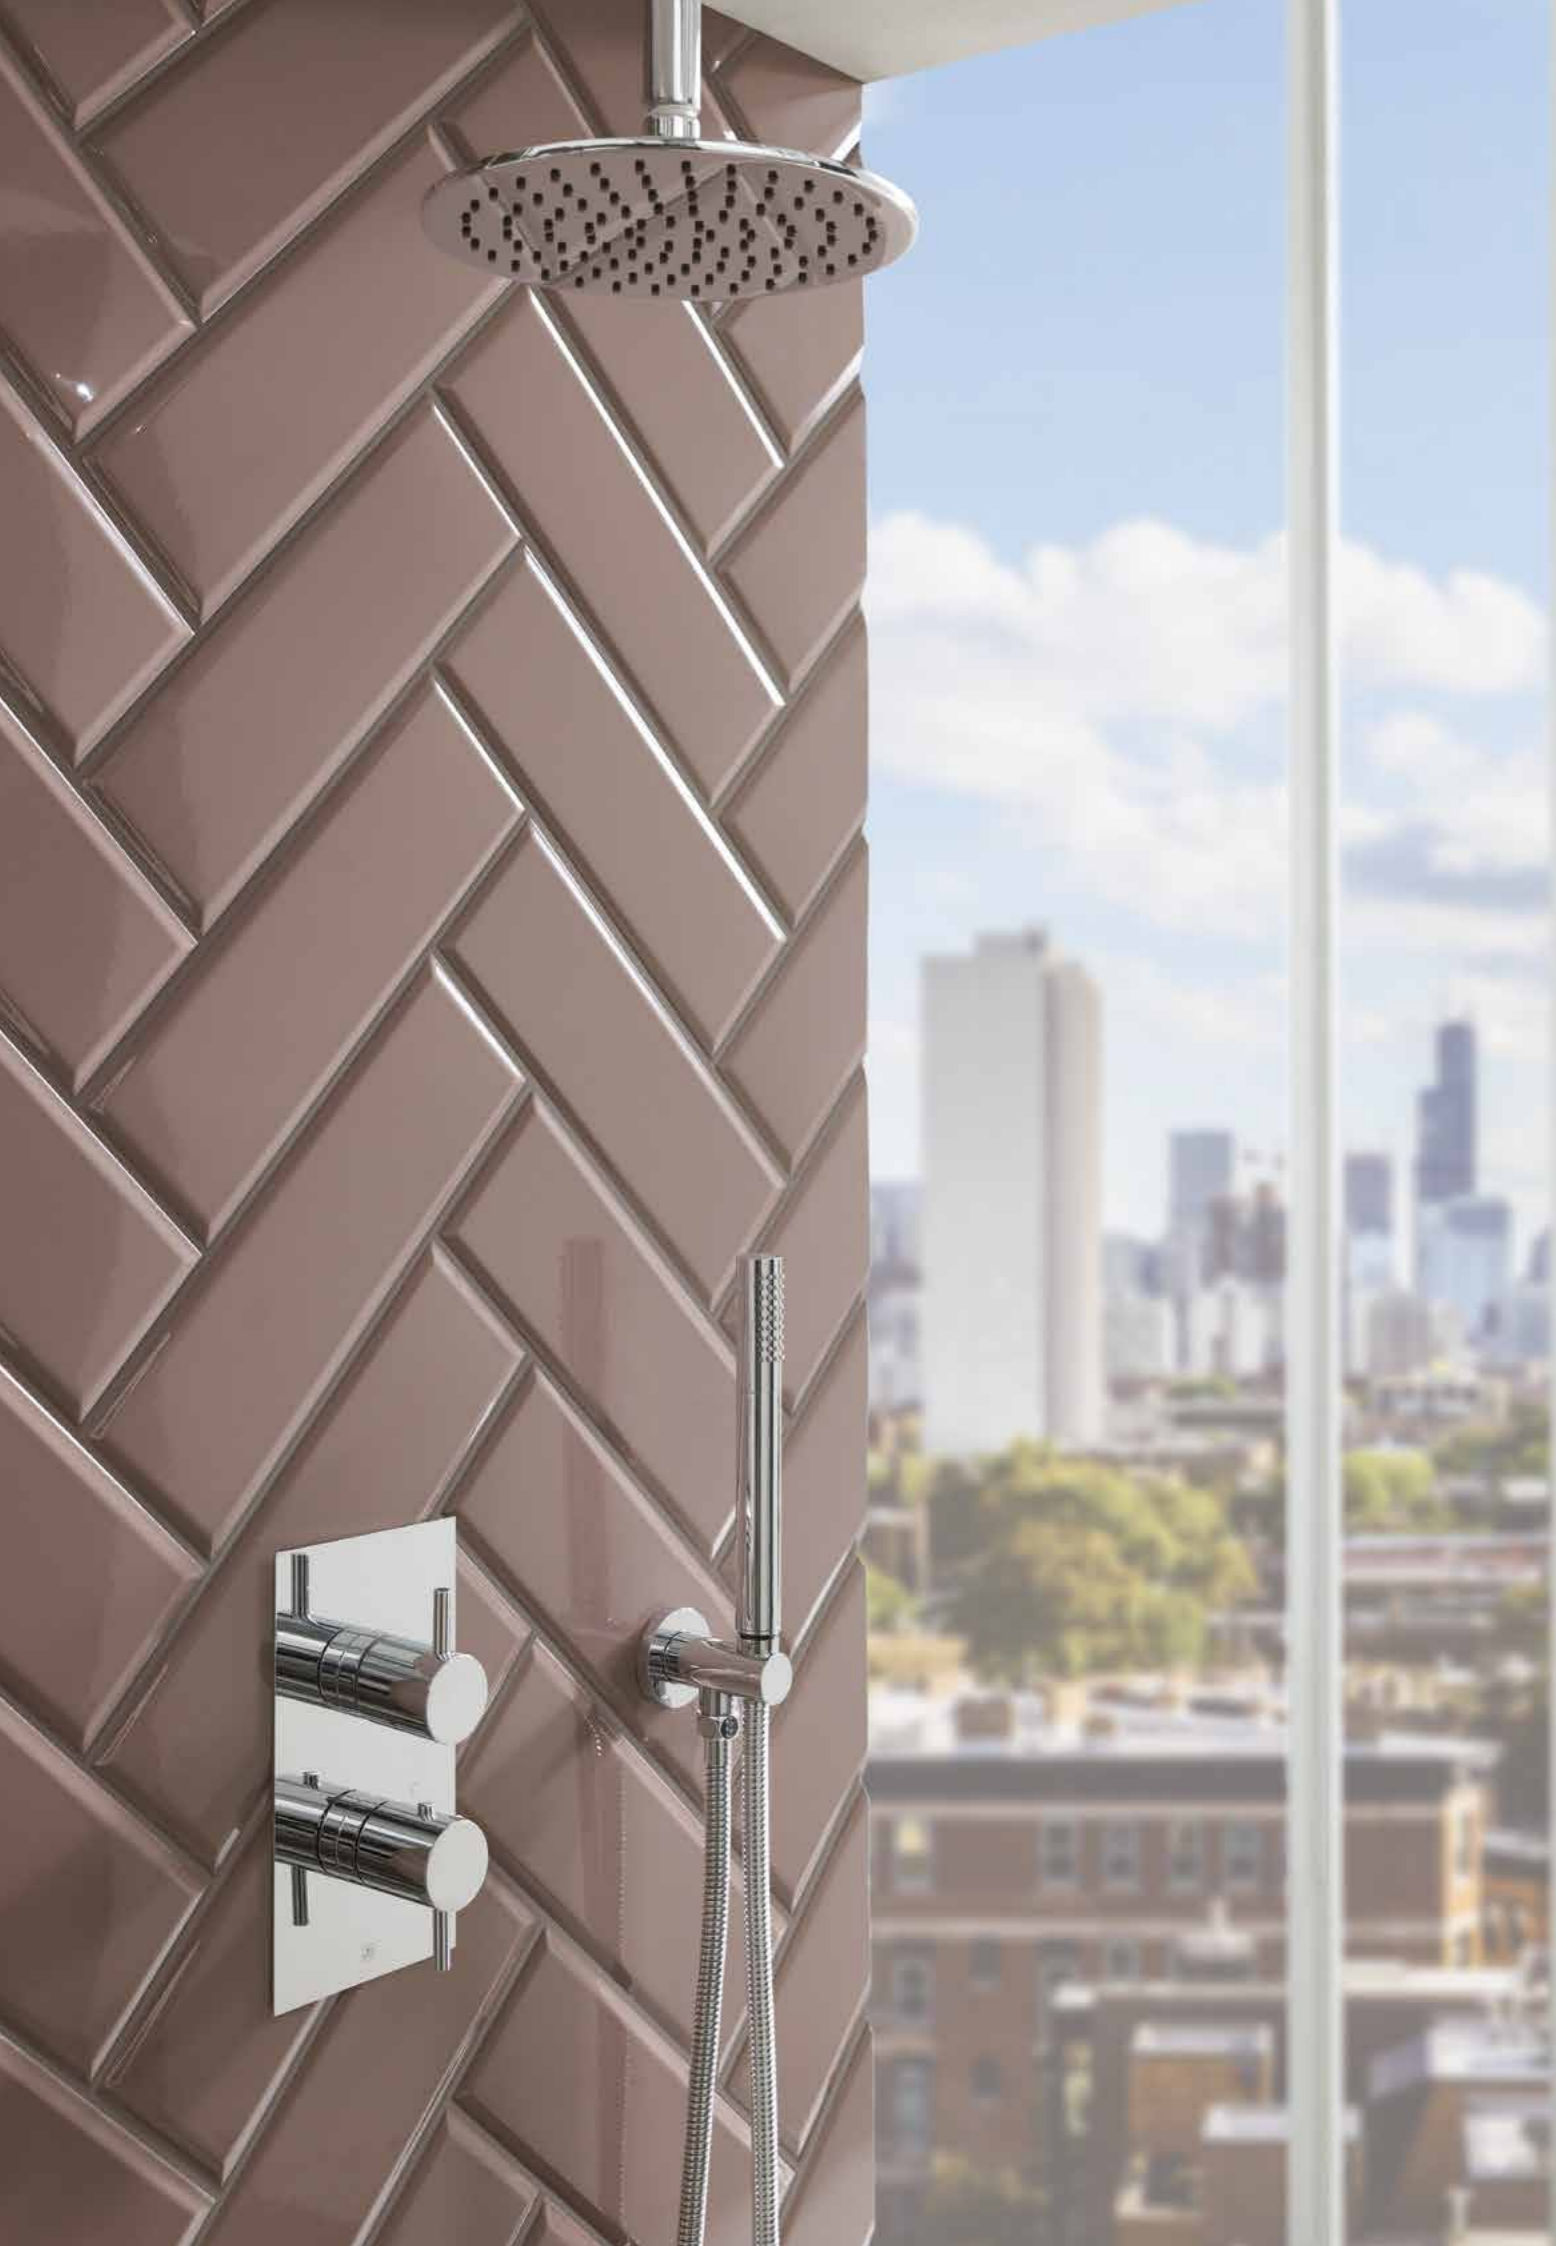

Chrome Shower Niche
300x300 mm
NH300CH £170.00

Corner shelf basket
2001 £35.00

Hospitality Collection