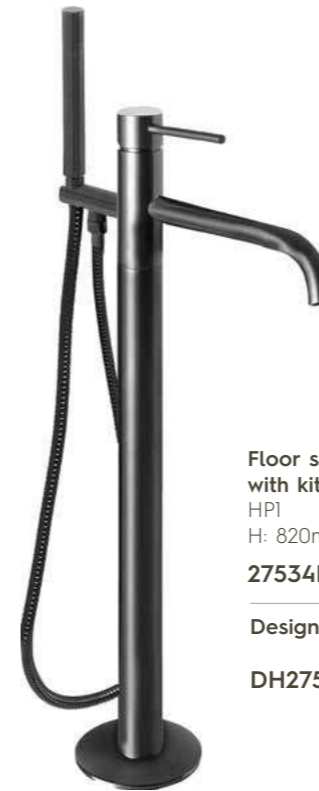

Single lever wall mounted basin mixer, slim spout
MP 0.5
Ø: 20mm H: 96mm P: 150mm
27173BBLSP £365.00
Ø: 20mm H: 96mm P: 200mm
27173BBLMP £365.00
Ø: 20mm H: 96mm P: 250mm
27173BBL £365.00

Single lever wall mounted basin mixer, slim spout with designer handle
MP 0.5
Ø: 20mm H: 96mm P: 150mm
DH27173BBLSP £365.00
Ø: 20mm H: 96mm P: 200mm
DH27173BBLMP £365.00
Ø: 20mm H: 96mm P: 250mm
DH27173BBL £365.00

Single lever wall mounted basin mixer
MP 0.5
Ø: 25mm H: 96mm P: 150mm
27273BBLSP £365.00
Ø: 25mm H: 96mm P: 200mm
27273BBLMP £365.00
Ø: 25mm H: 96mm P: 250mm
27273BBL £365.00

Single lever wall mounted basin mixer with designer handle
MP 0.5
Ø: 25mm H: 96mm P: 150mm
DH27273BBLSP £365.00
Ø: 25mm H: 96mm P: 200mm
DH27273BBLMP £365.00
Ø: 25mm H: 96mm P: 250mm
DH27273BBL £365.00

Pullout shower handle with overflow waste drainer
2771130BBL £350.00

Shower handle
H: 256mm
279510BBL £88.00

Shower handle.
27930BBL £84.00

Bath/basin spout
MP 0.5
Ø: 25mm P: 150mm
27446BBL £120.00
Ø: 25mm P: 200mm
27447BBL £140.00
Ø: 25mm P: 250mm
27439BBL £150.00

Slim bath/basin spout
MP 0.5
Ø: 20mm P: 150mm
2720150BBL £120.00
Ø: 20mm P: 200mm
2720200BBL £140.00
Ø: 20mm P: 250mm
2720250BBL £150.00

Wall valves
MP 0.5
27089BBL £220.00
Designer handle
DH27089BBL £220.00

Panel valves
HP 1
27809BBL £220.00
Designer handle
DH27809BBL £220.00

Floor standing bath mixer with kit
HP1
H: 820mm - 845mm P: 250mm
27534BBL £1080.00
Designer handle
DH27534BBL £1080.00