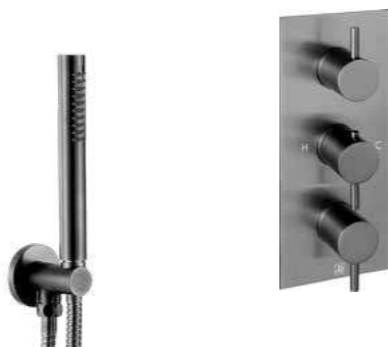

Vos 2 outlet shower valve,
arm 400mm, overhead shower
250mm, round water outlet

COM 078   £1134.00

COM 079   £1144.00

COM 090   £1134.00

COM 091   £1144.00