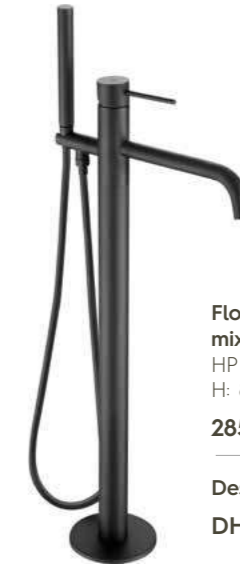

Floor standing bath shower mixer with kit
HP 1
H: 820mm - 845mm P: 250mm
28534MB £1080.00
Designer handle
DH28534MB £1080.00