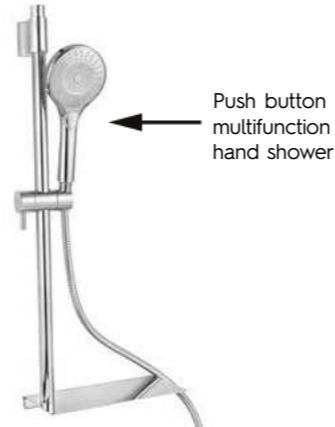

Round body jet
HP 1
H: 51mm P: 58mm
W3025 £60.00

← Push button multifunction hand shower

Aqua slider rail with built in shelf and push button multifunction hand shower
LP 0.2
H: 724mm
AQ218 £145.00