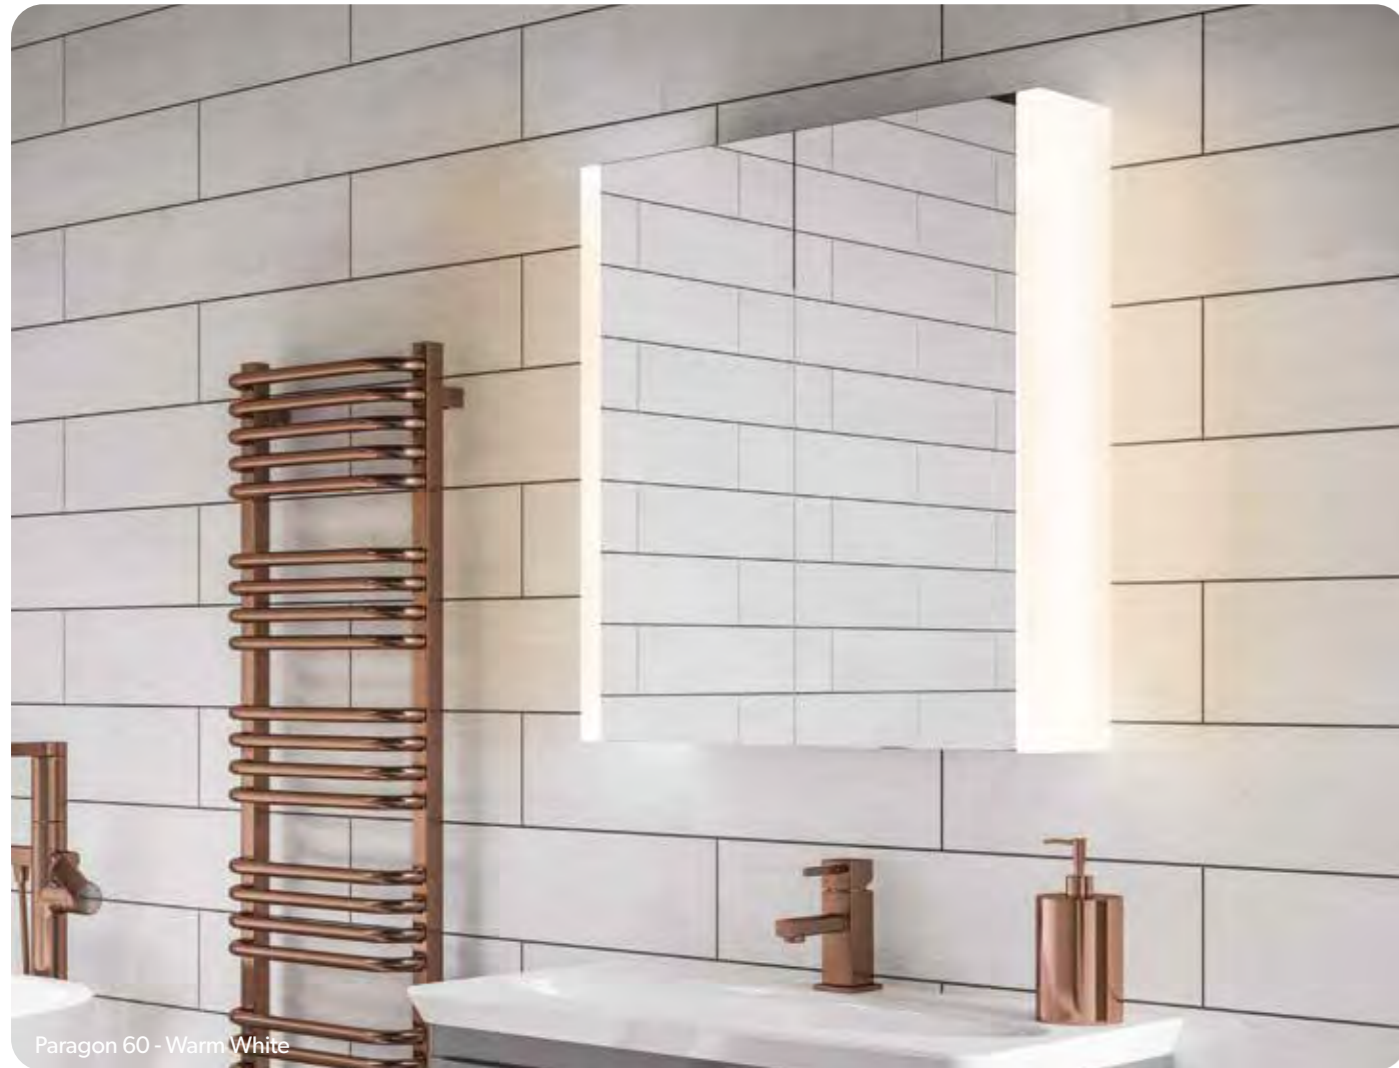

Paragon 60 - Warm White

Key features

- Colour temperature changing LED illumination
- Heated pad in the mirrored door(s)
- 2 pin integrated charging socket(s)
- Double-sided mirrored door(s)
- Mirrored back panel
- Soft-close hinges
- Touch free operation*

£778

£871

£978

£1206

Scan for videos and further information about our Paragon cabinet range.

PARAGON

Paragon radiates ambient white light that you can adjust to suit your tastes and mood. The spectrum changes from invigorating cool whites to mellow warm whites. An integrated socket keeps your bathroom essentials fully charged, so you're always ready on time.