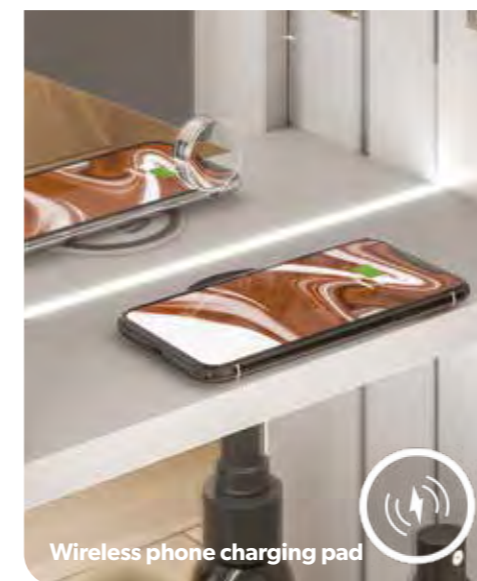

Key features

- Cool white LED illumination
- Quick access, illuminated open storage
- Mirrored back panel
- Wireless phone charging pad[‡]
- 2 pin integrated charging socket
- USB charging socket
- Double-sided mirrored door(s)
- Mirrored sides
- Soft-close hinges
- Touch free operation*
- Removable 'keep clean' mat

[‡]Only compatible with smart phones with wireless charging capabilities

£893

£1020

£1110

Scan for videos and further information about our Verve cabinet range.

VERVE

Verve blends substance and style to create a beautiful bathroom centrepiece. The clean, classic design has mirrored doors that are softly illuminated by LED borders on three sides. The floating glass shelf is lit from above, providing a platform to display your favourite accessories or store everyday essentials. Inside, the cabinet is filled with bathroom technology comprising of an integral wireless phone charger, a two-pin charging socket and a USB port, which can be used to power a range of devices. A 'keep-clean' mat protects the cabinet shelf from spills and stains.

CABINETS