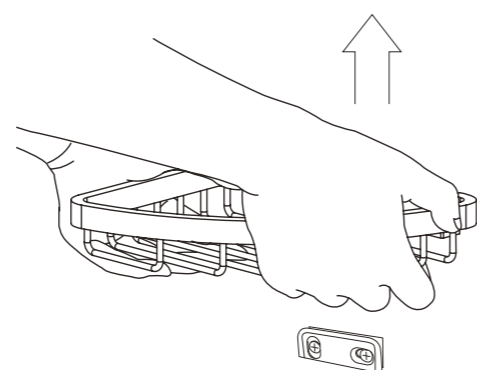

Easy Lift Shower Baskets

A style all-rounder, Easy Lift is just as at home in an industrial interior as it is a timeless traditional setting. The specially designed secure fixing allows these baskets to be easily removed and reattached, for a comprehensive clean in moments. Available in classic chrome or matt black.

Available in: ● Chrome ● Black

EASY LIFT

Riser Rail Baskets

Short on space? Our Riser Rail Baskets attach to your existing shower for maximum storage with minimum impact on your room to manoeuvre. Classic design ensures these baskets fit seamlessly into any bathroom décor.

RISER RAIL BASKETS

Squeegee and Holder
Keep your shower shining with our space efficient squeegee and holder.

SQUEEGEE AND HOLDER