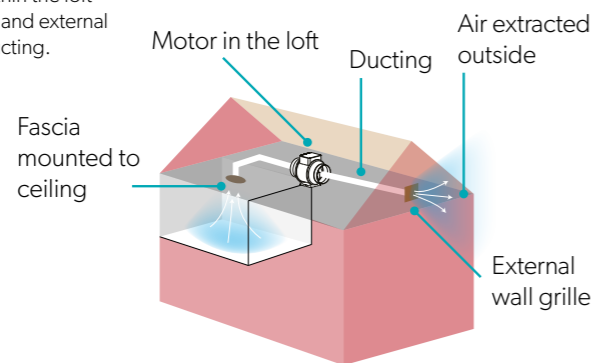

IPX4 rated

*Replacement lamps available from HIB

The inline motor is remotely sited within the loft space and is connected to the fascia and external wall grille by the supplied flexible ducting.

Scan for videos and further information about our **Cyclone** ceiling fans.