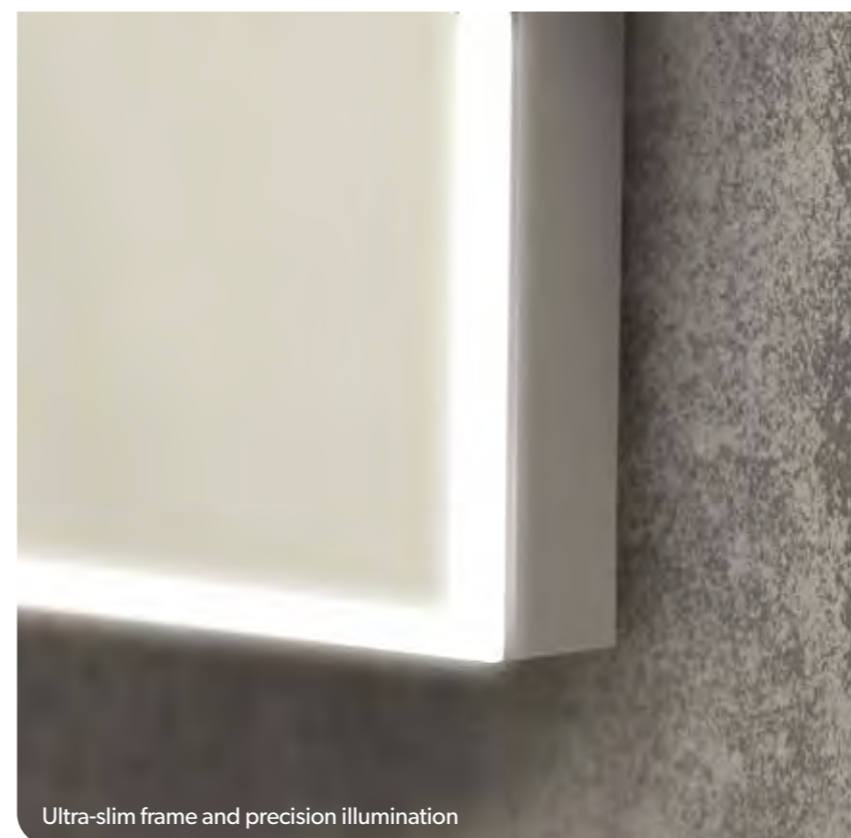

Air 50

AIR

Delicate, yet impactful, **Air's** impressive height is complemented by its ultra-slim frame for a finely balanced statement piece. The precision frame of LED illumination provides subtle radiance, while touch free operation offers an intuitive experience that heightens the overall sense of luxury. For total ease, all electrical components are contained within the frame, so there is no need to recess or conceal any elements within the supporting wall.

Air 120

Key features

- Cool white LED illumination
- Slim profile
- Heated pad
- Can be hung landscape or portrait
- Touch free operation

Air 40
78730000
70 x 40 x 2.5cm

£421

Air 50
78731000
80 x 50 x 2.5cm

£447

Air 60
78732000
60 x 80 x 2.5cm

£485

Air 120
78733000
70 x 120 x 2.5cm

£638

Ultra-slim frame and precision illumination

Scan for videos and further information about our **Air** mirror range.

Globe 120 - Warm White