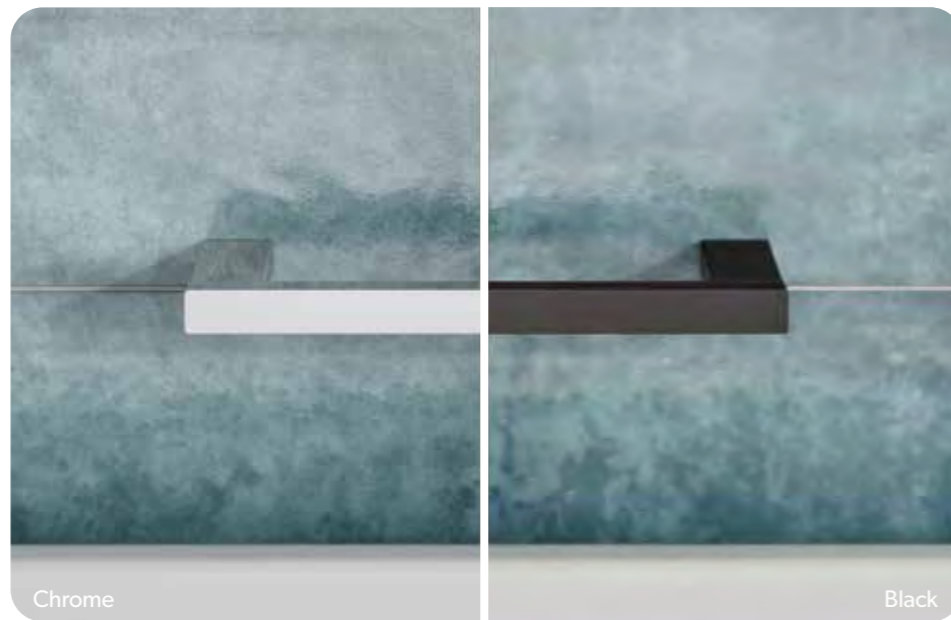

Squeegee and Holder £45
PAM001
Squeegee: H17cm x W24cm x D2cm
Squeegee Holder: H5.5cm x W4cm x D2cm

SQUEEGEE AND HOLDER

Brushed Brass

Chrome

Grab Bar

Safety shouldn't mean compromising on style. Geometric design and a choice of polished chrome or contemporary black make this secure-fix grab bar the ideal choice for any bathroom.