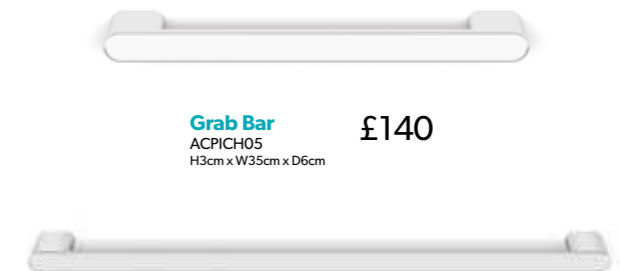

Grab Bar £140
ACPICH05
H3cm x W35cm x D6cm