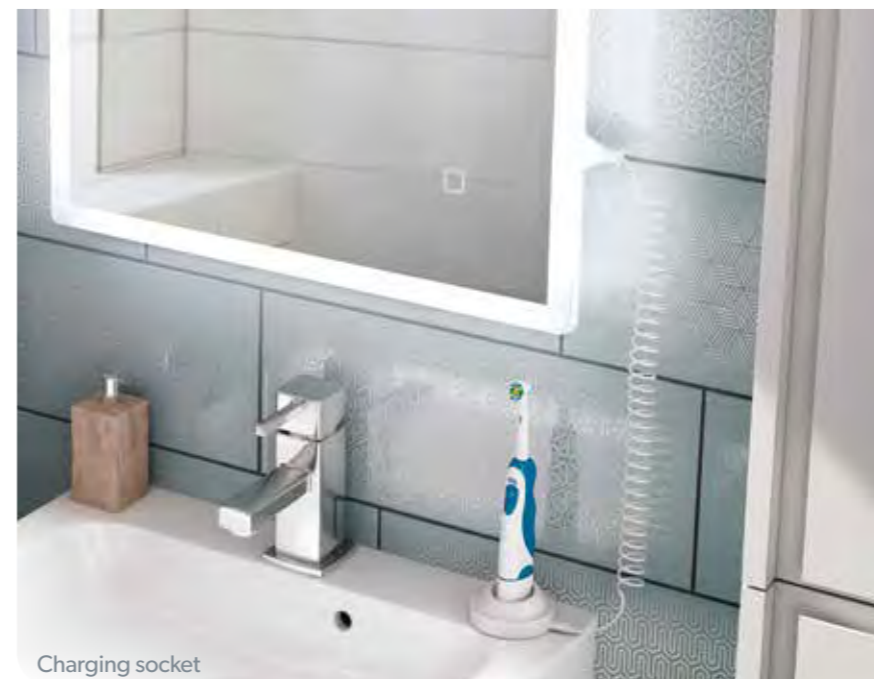

VEGA

Vega features LED colour temperature changing lighting and a charging socket, discreetly hidden behind the mirror front. The socket is suitable for your toothbrushes, shavers and trimmers. Vega is also fitted with a heated pad to reduce condensation on the glass surface.

Charging socket