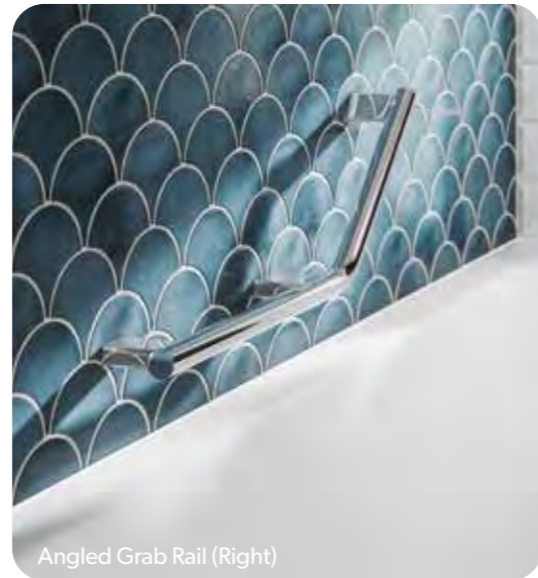

This stunning multipurpose shelf with integrated anti-slip mat is designed to offer a convenient and practical solution with a premium finish.

Shelf with Anti-Slip Mat
ACCACH05
H1cm x W14cm x D10cm

£63

Angled Grab Rails

This stylish chrome rail has been designed with safety in mind. With left and right handed options available, this angled grab rail is ideal for a range of settings in the bathroom and facilitates greater ease of movement around the room.

Angled Grab Rail (Left)
ACCACH03
H24 cm x W67cm x D9cm

£256

Angled Grab Rail (Right)
ACCACH04
H24 cm x W67cm x D9cm

£256

Angled Grab Rail (Right)

Angled Grab Rail with Toilet Roll Holder and Shelf with Anti-Slip Mat (Right)

Angled Grab Rail with Toilet Roll Holder and Shelf with Anti-Slip Mat (Left)
PAM002
H35cm x W73cm x D10cm (Maximum)

£357

Angled Grab Rail with Toilet Roll Holder and Shelf with Anti-Slip Mat (Right)
PAM003
H35cm x W73cm x D10cm (Maximum)