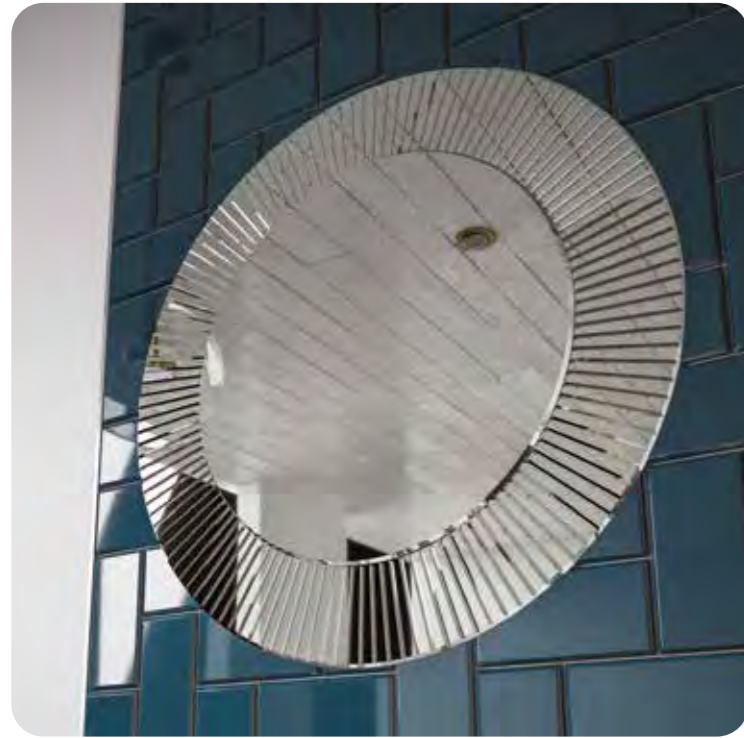

Trim Pill 50 Black
62170000
90 x 50 x 2.5cm

£179

Trim Pill 50 Brushed Brass
62180000
90 x 50 x 2.5cm

£199

Scan for videos and further information about our Trim Pill mirror range.

TRIM PILL

The Trim Pill mirror seamlessly merges elegant style with unparalleled versatility. Available in black and brushed brass, the Pill design pairs well with matching accessories to create a statement look in the bathroom or other home settings.

Key features

Brilliant cut design

Arte 60
79480000
Ø60cm
£235

Scan for videos and further information about our **Arte** mirror range.

ARTE

Inspired by modernist French designs, the **Arte** mirror adds a certain 'je ne sais quoi' to your bathroom. The mirror has a stylish striped border and introduce an element of Parisienne chic to your scheme.

Georgia 50

Key features

Can be hung landscape or portrait

Mirror mounted on clear glass with mirror frame border

Georgia 50
76060500
70 x 50cm
£201

Georgia 60
79400000
80 x 60cm
£235

Scan for videos and further information about our **Georgia** mirror range.

GEORGIA

Georgia's distinctive frame adds a stunning twist to the classic rectangular design. The clear glass mount allows your wall detail to shine through. This makes your decor appear part of the mirror — as though it was designed specially for you.