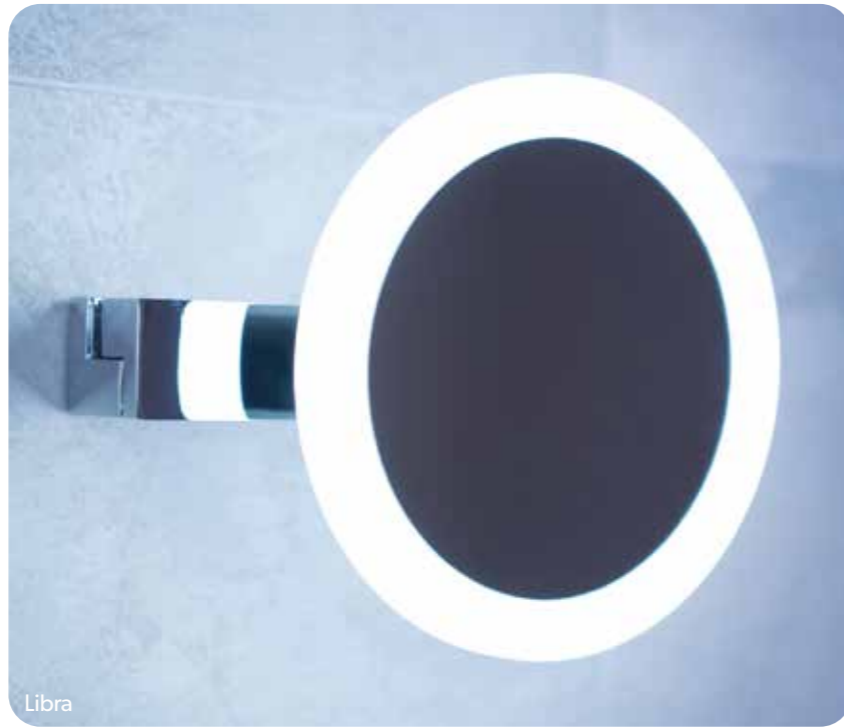

£384

SHOWER SEAT with Support Leg

LED Magnifying Mirrors

Key features

LED illumination

3x magnification

Illuminates when you pull it towards you and turns off when you fold it away

Libra
21400
Ø20cm - Maximum Extension 22cm **£302**

Libra

Scan for videos and further information about our **Libra Magnifying Mirror** range.

LIBRA

LED MAGNIFYING MIRRORS

The **Libra** mirror has 3x magnification, illuminates when you pull it towards you and turns off when you fold it away.

Key features

Colour temperature changing LED illumination

Available in Chrome, Black and Brushed Brass

Maximum Extension 22cm

5x magnification

Touch switch

Cirque Chrome
21700
Ø20cm
£357

Cirque Black
21800
Ø20cm
£377