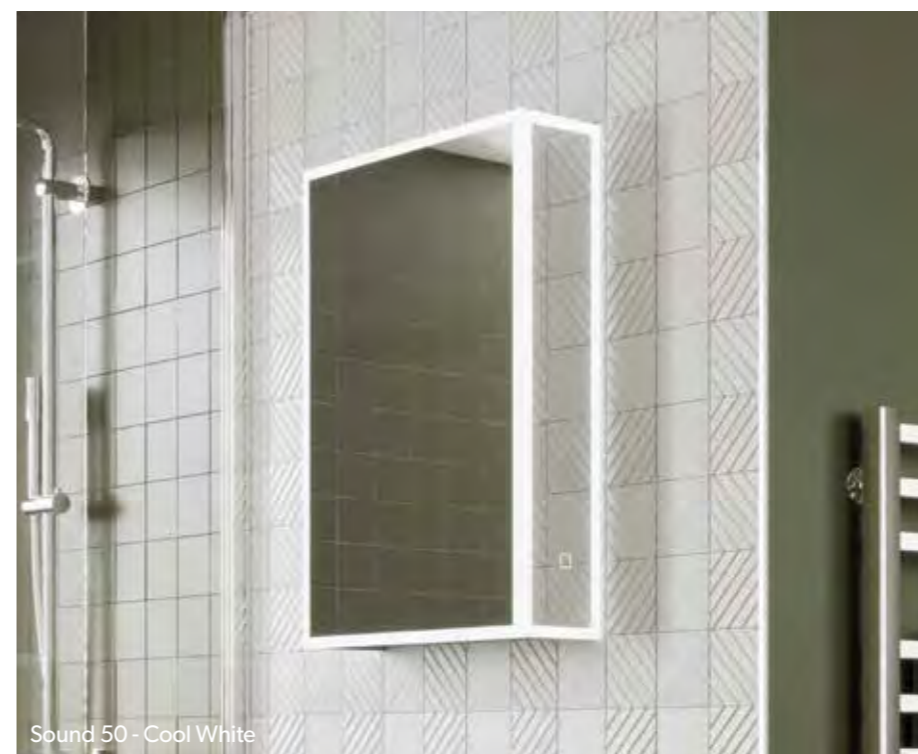

Zen
Modular Glass Shelf
61000
20cm x 70cm x 8.1cm

£199

Scan for videos and further information about our **Zen** cabinet accessory.

Sound 60 - Cool White

Bluetooth® connectivity

Sound 50 - Cool White

Integrated speakers and 2 pin integrated charging socket

Key features

- Bluetooth® connectivity^B
- Integrated speakers
- Cool white LED illumination
- Heated pad in the mirrored door(s) to reduce condensation
- 2 pin integrated charging socket
- USB charging sockets
- Central divide on Sound 60 and 80 for more effective storage
- Adjustable glass shelving
- Soft-close hinges
- Mirrored sides
- Touch switch

^BOnly compatible smart phones and Bluetooth® devices

Sound 50
54800
50cm x 70cm x 14cm

£907

Sound 60
54900
60cm x 70cm x 14cm

£1014

Sound 80
55000
80cm x 70cm x 14cm

£1067

SOUND