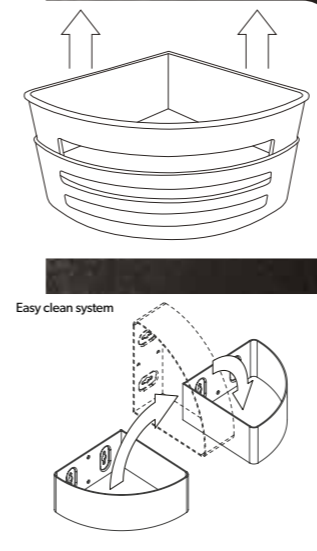

Multi Feature Shower Shelf
With Magnetic Squeegee and Grab Bar

Keep the clutter at bay with our multi feature shower shelf, which blends storage space with safety thanks to its polished grab bar. Combined with a convenient magnetic squeegee attachment, this shower basket ticks all of the boxes.

Available in: ● Chrome ● Black ● Brushed Brass

● £193 ● £235 ● £260

MULTI FEATURE With Magnetic Squeegee and Grab Bar

Available in: ● Chrome ● Black

Corner Shower Basket with Removable Tray

● £96 ● £118

Two Tier Corner Shower Basket
with Removable Trays

● £193 ● £235

Shower Basket with Removable Tray

● £96

Easy Clean Shower Baskets

The stainless steel Easy Clean shower basket is the perfect choice for those who love a modern look, and thanks to the removable, dishwasher-safe inner tray, cleaning couldn't be simpler. For family bathrooms, or households who love their lotions and potions, the corner shower basket is available in dual configuration for extra storage.

EASY CLEAN Shower Baskets