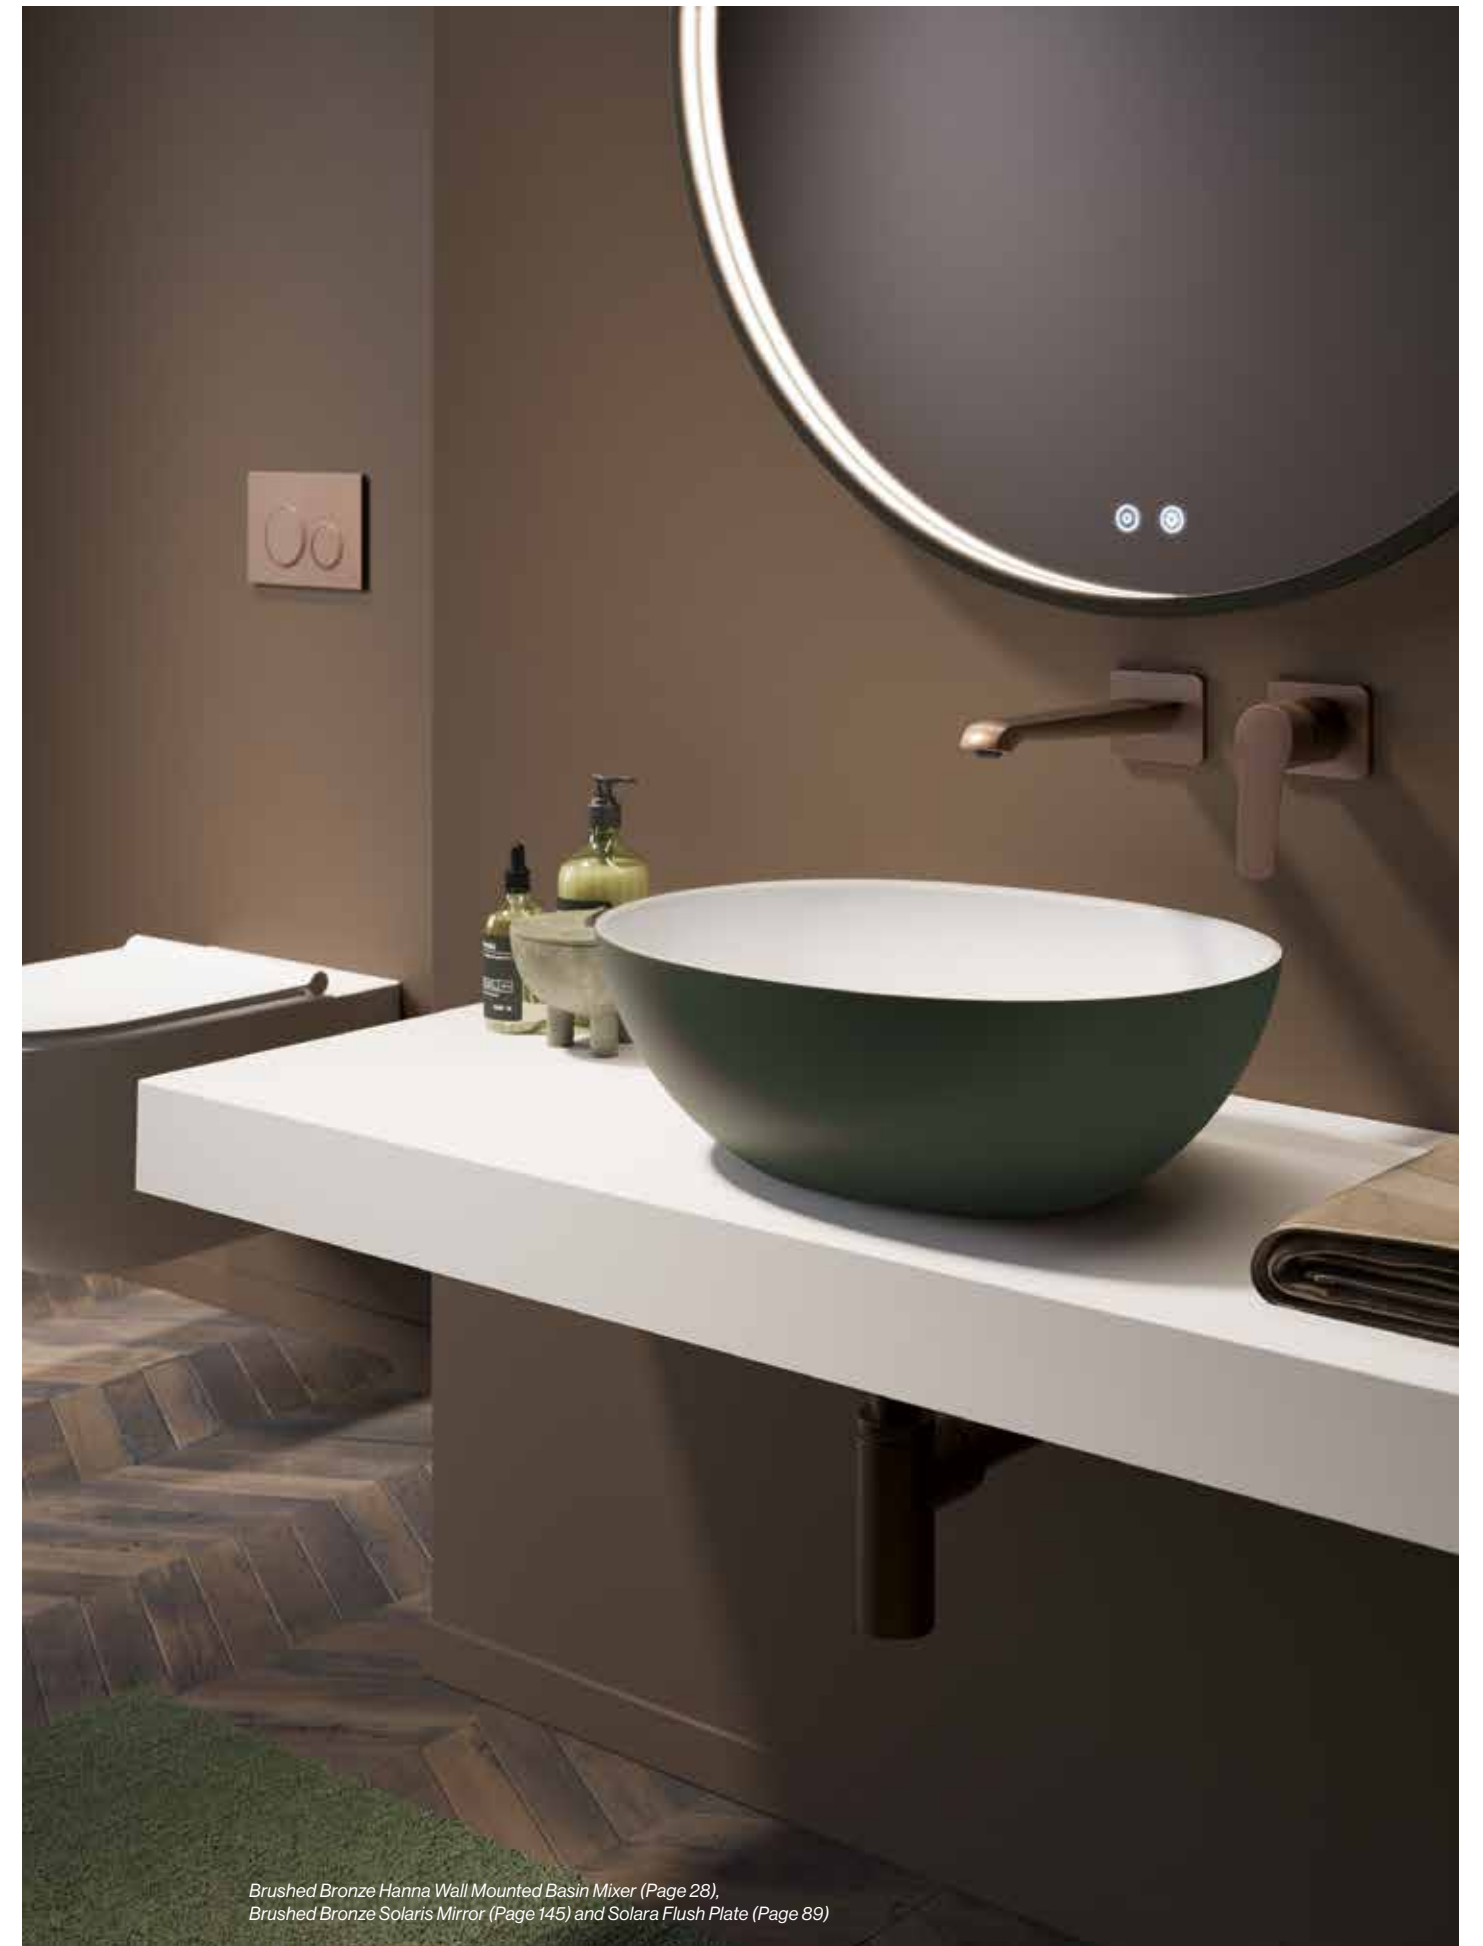

*Brushed Bronze Hanna  
Freestanding Bath Shower Mixer (Page 30)*

*Brushed Bronze Hanna Wall Mounted Basin Mixer (Page 28),  
Brushed Bronze Solaris Mirror (Page 145) and Solaris Flush Plate (Page 89)*