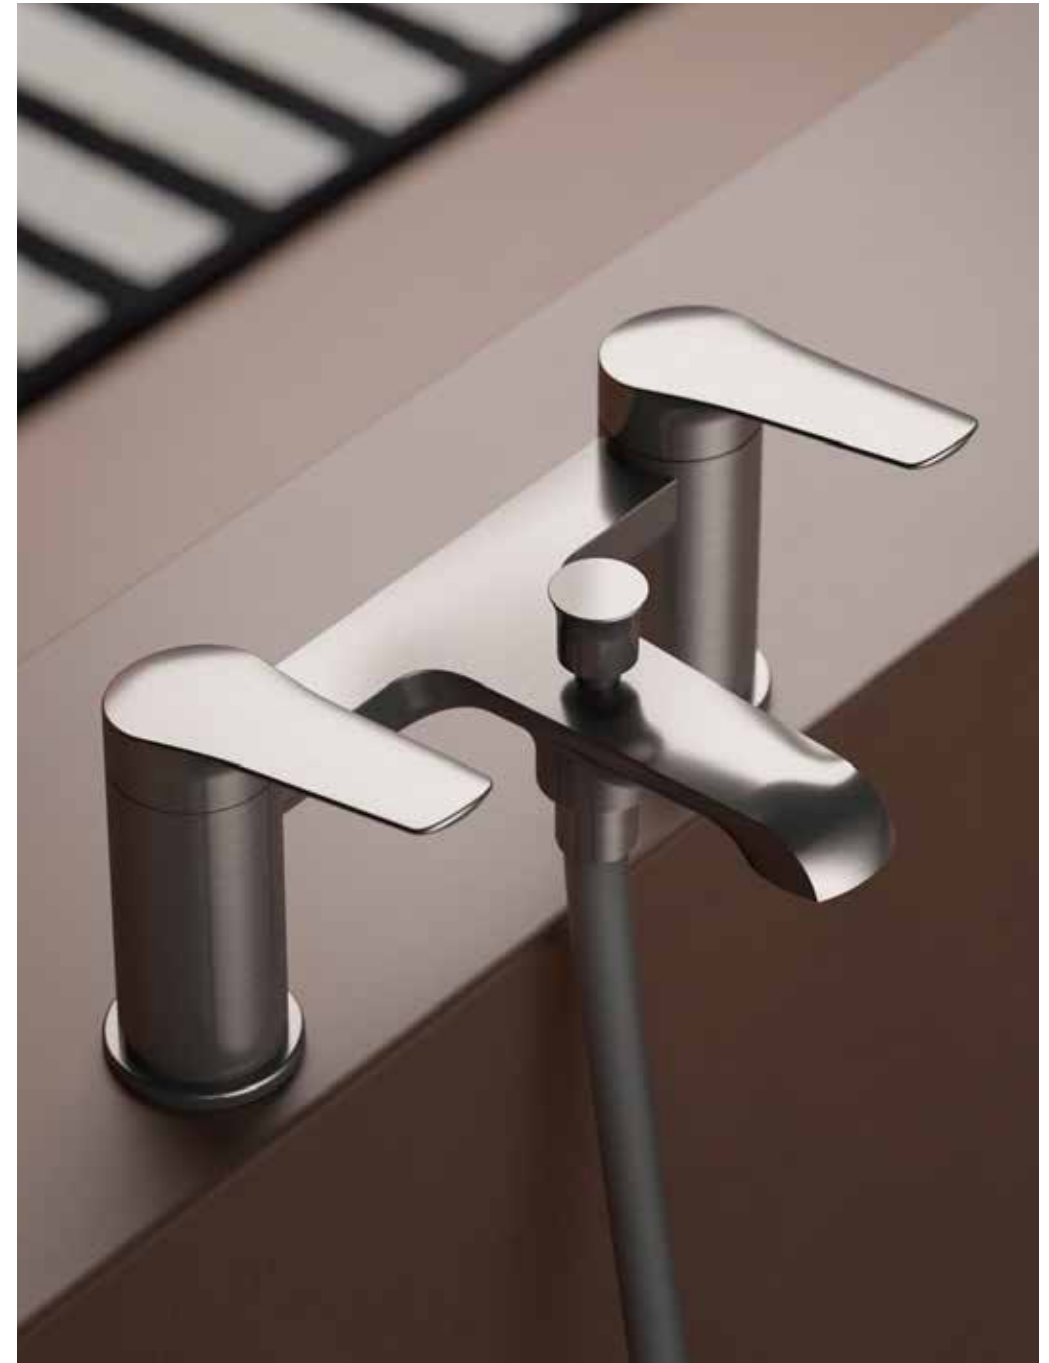

Timeless Collection

The **Hanna Collection** works well with Shower Products on Pages 94 & 100 and Accessories on Page 81

The **Hanna Collection** is fitted with a **Water-saving Aerator** to help reduce water consumption