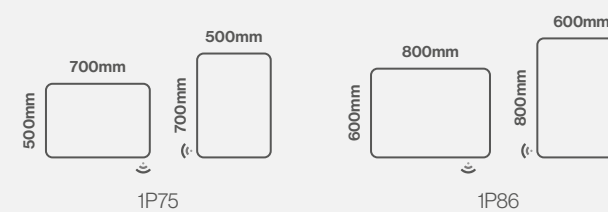

## Features

- Energy efficient LED lighting
- Heated demister pad
- Electric toothbrush and shaver charging socket
- Infrared on/off sensor
- IP44 rated

Model Shown: 700 x 500mm