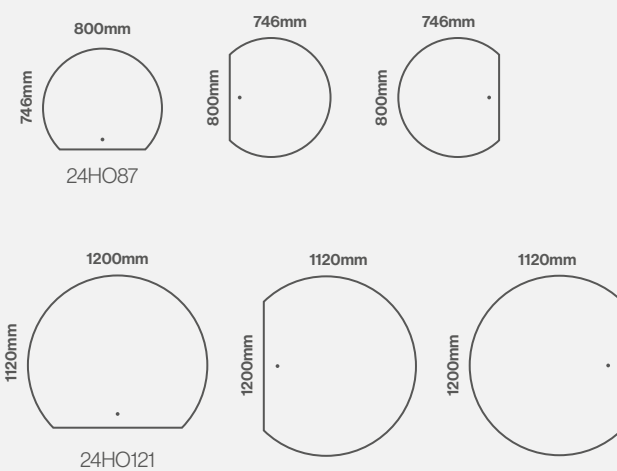

Landscape or Portrait Fitting