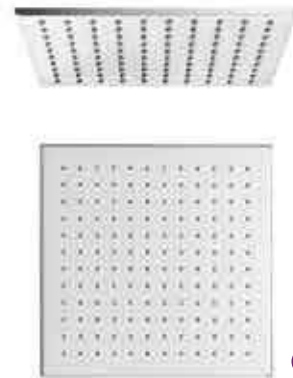

**Encore
Brass Showerhead 250mm**
Code: ES25
£154.06 Inc. VAT / £128.38 Net