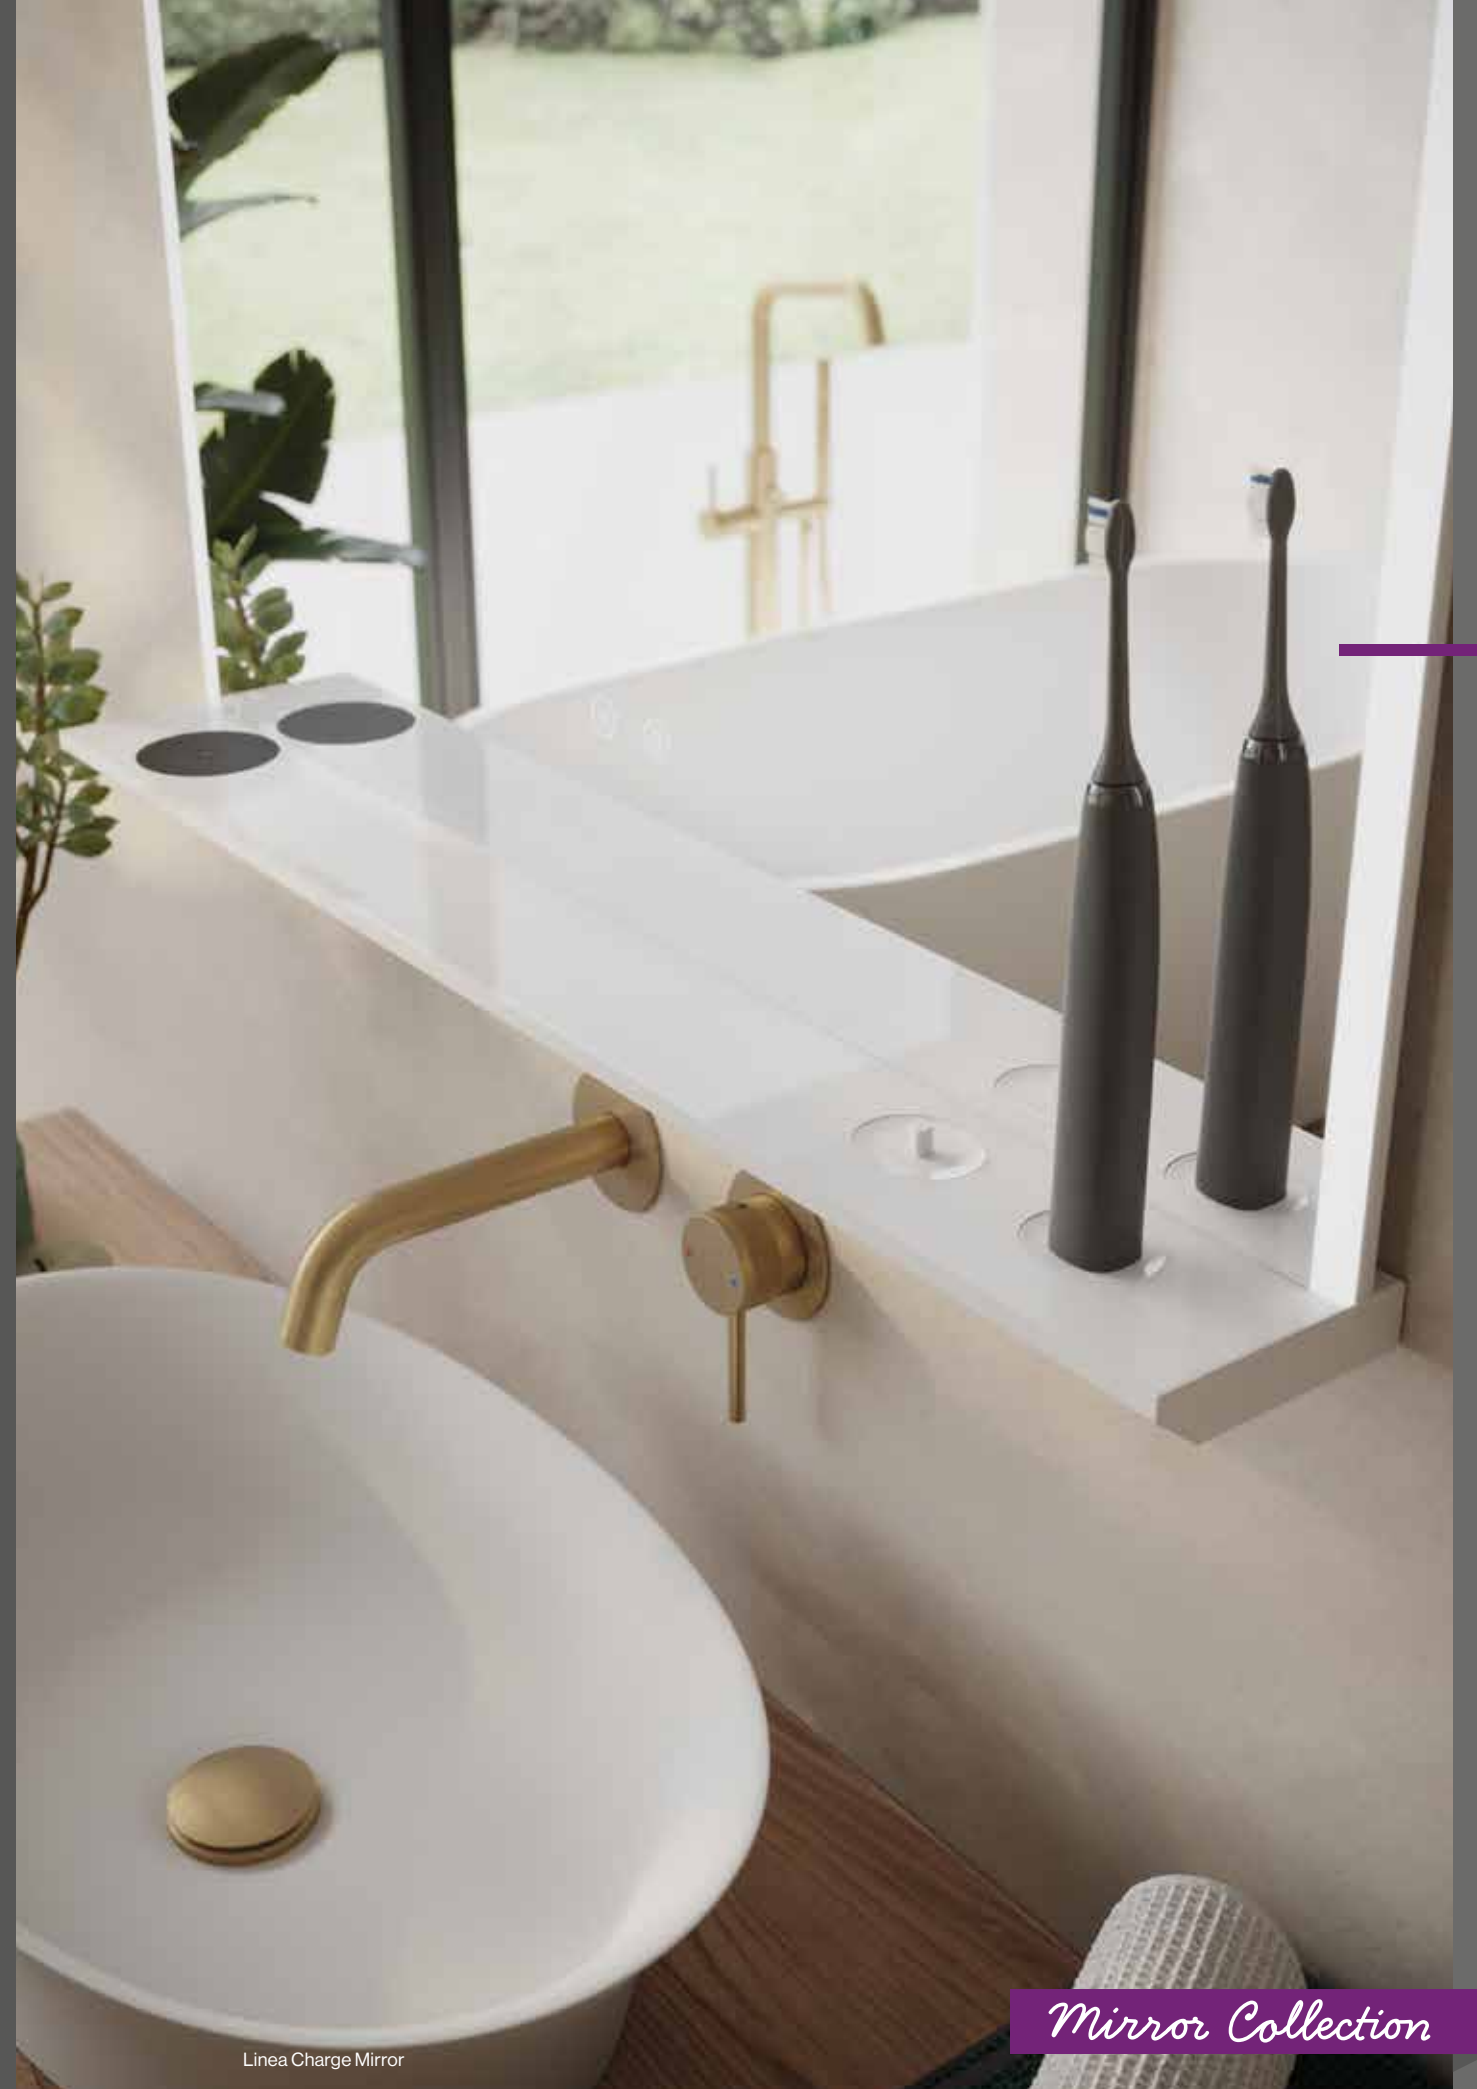

Linea Charge Mirror

Mirror Collection