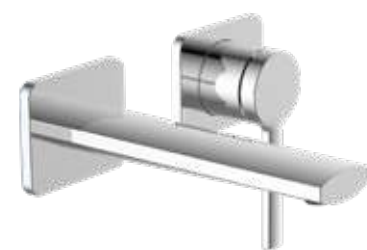

Wall Mounted Bath Filler

MB	CH
IV-WF-BL	IV-WF
£324.00 Inc. VAT	£264.00 Inc. VAT
£270.00 Net	£220.00 Net