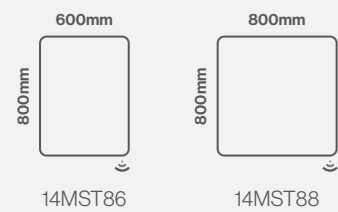

Portrait Fitting Only

Porto

Size Options

Dimensions	Code	Price
700 x 500mm	1P75	£353.05 Inc. VAT / £294.20 Net
800 x 600mm	1P86	£385.14 Inc. VAT / £320.95 Net