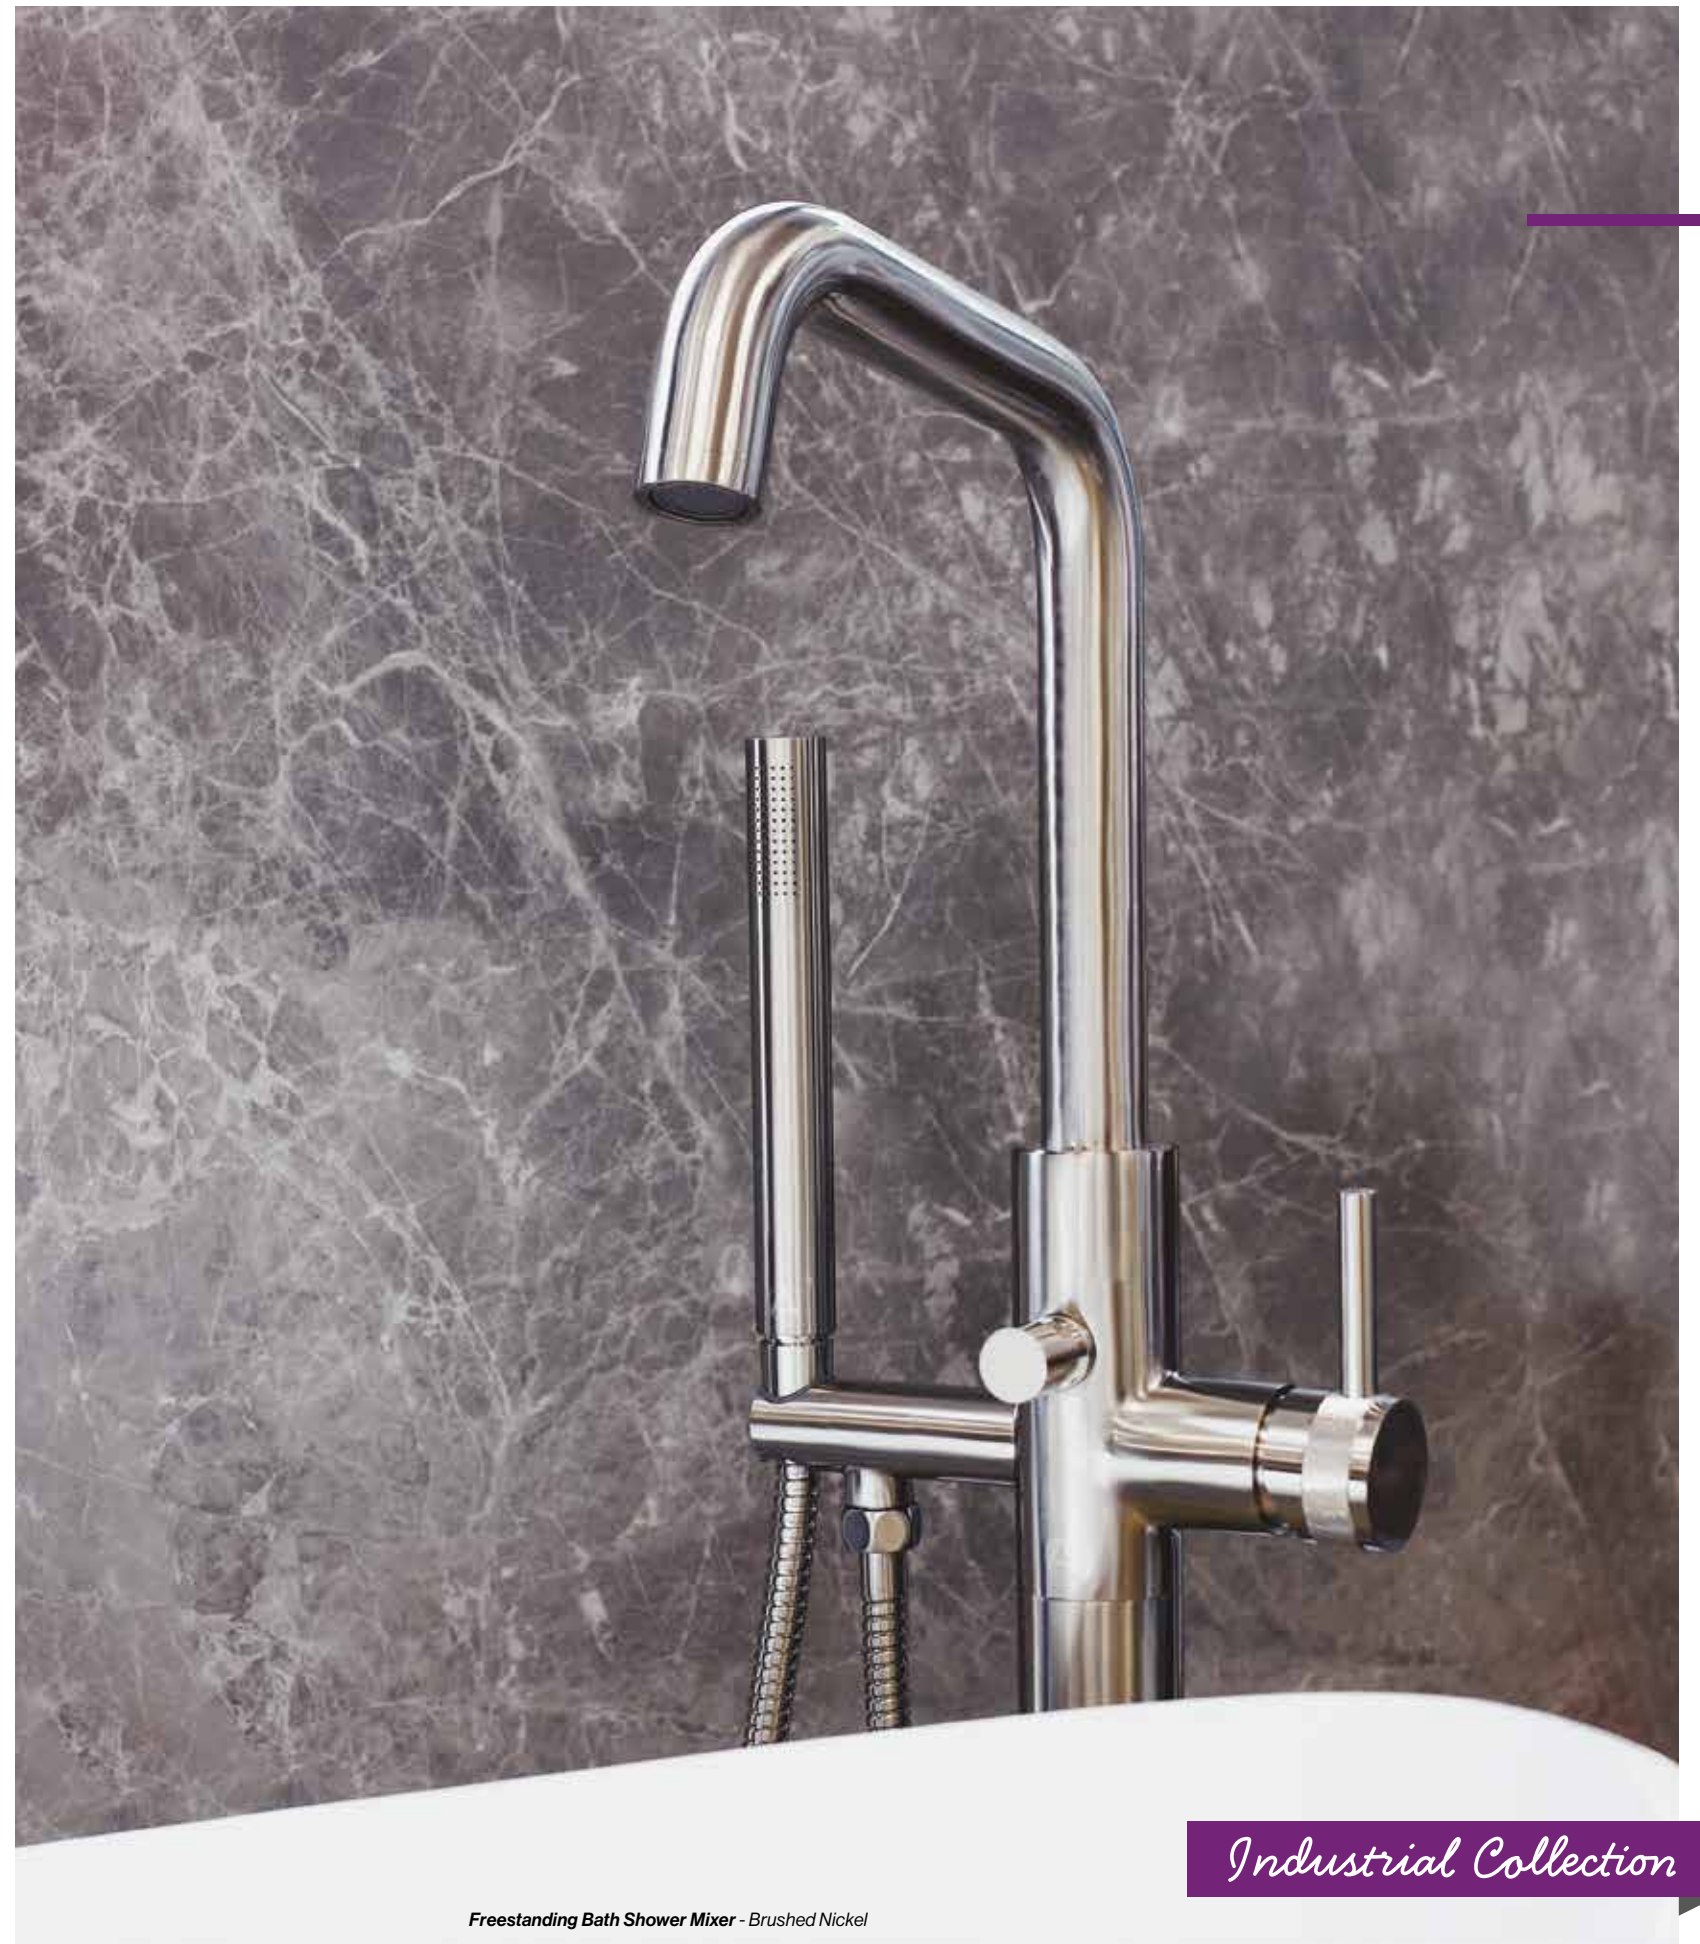

# Kyloe Tap Collection

All coloured finishes can be viewed online at [aquallabronze.com](http://aquallabronze.com)

Freestanding Bath Shower Mixer - Matt Black

Freestanding Bath Shower Mixer - Brushed Brass