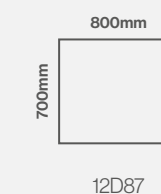

Portrait Fitting Only