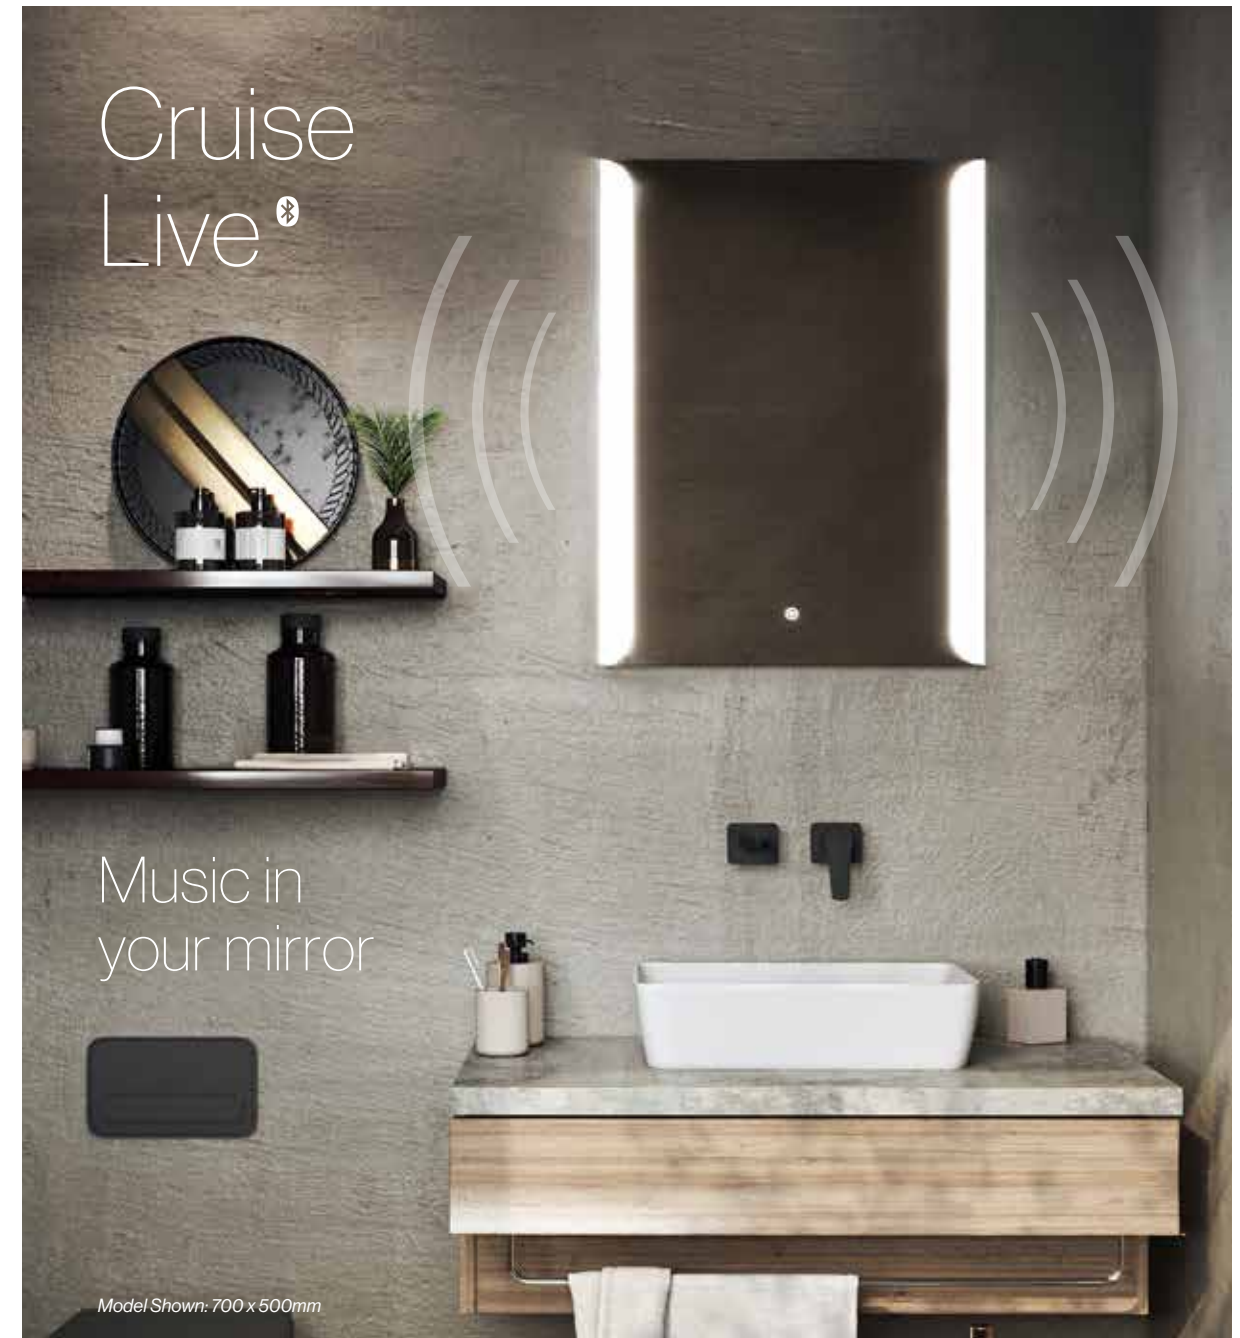

Fitting

Cruise Live®