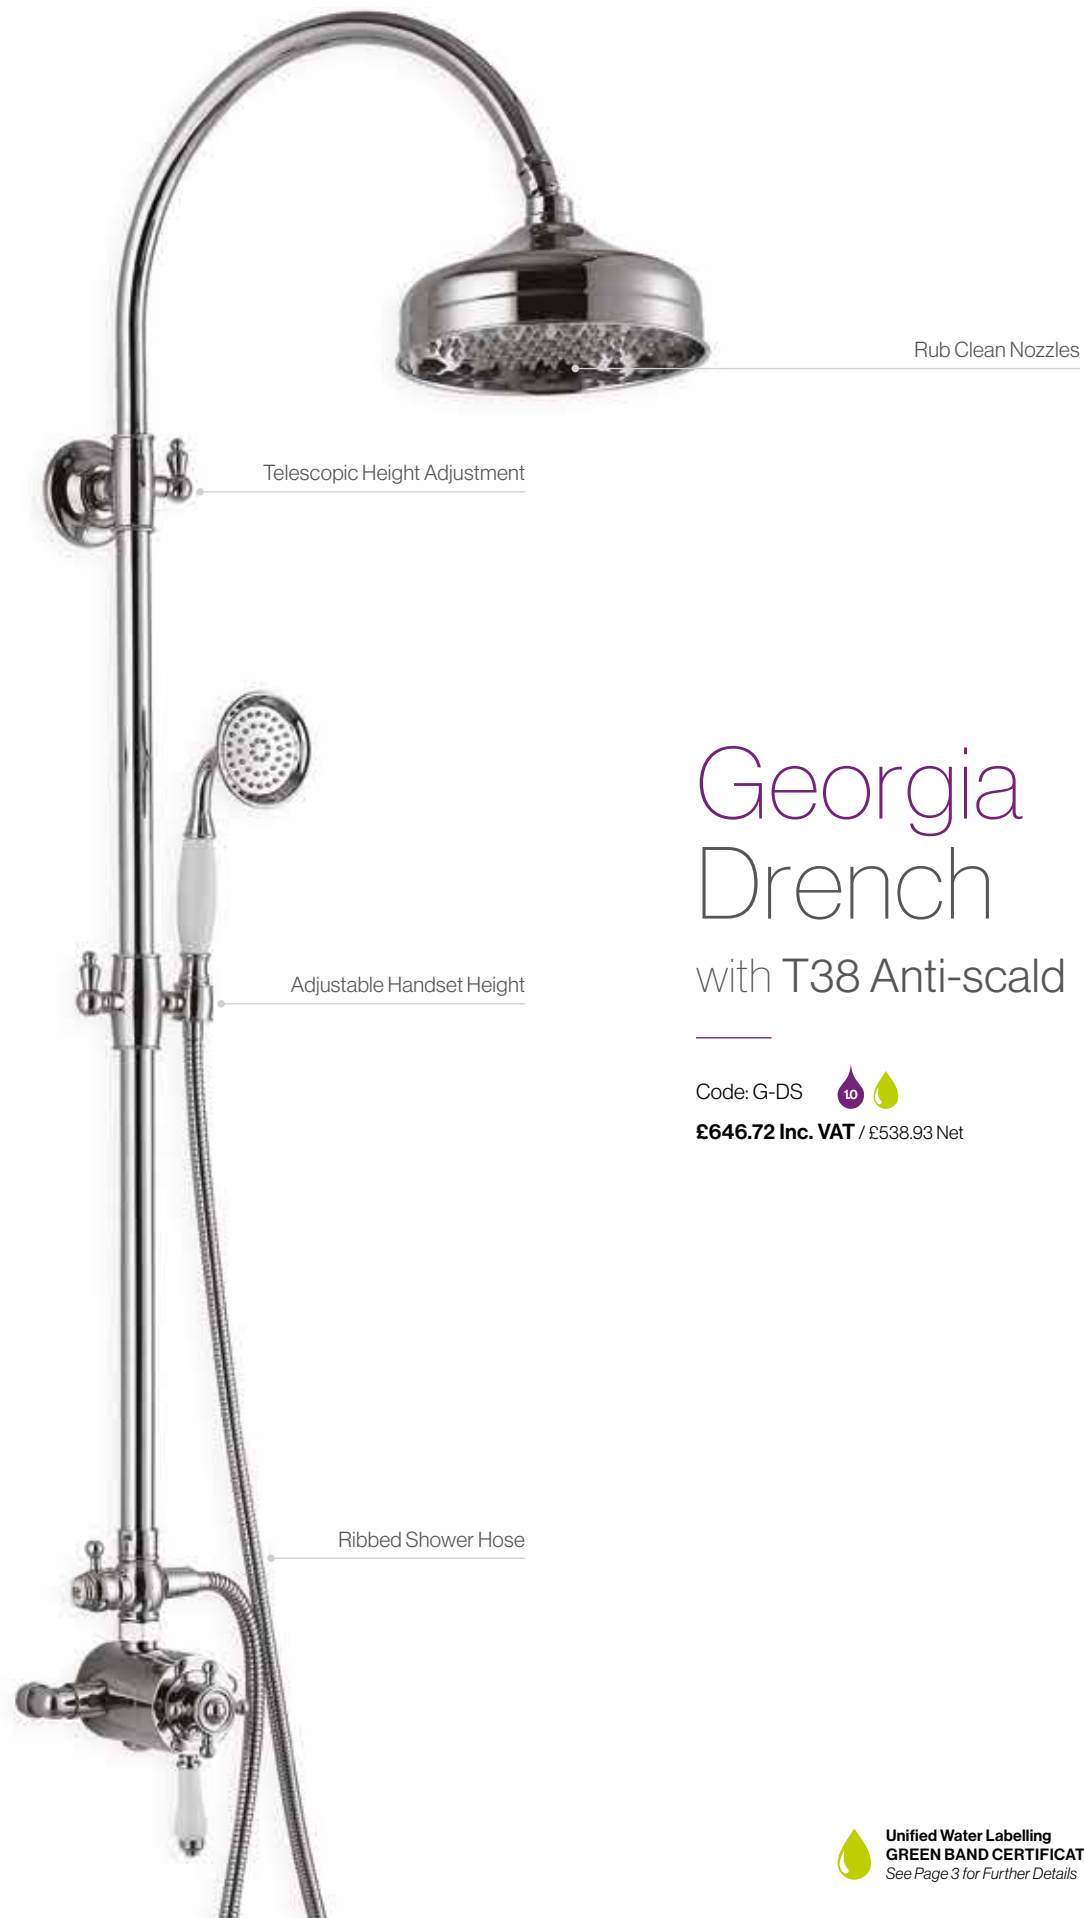

Georgia Drench with T38 Anti-scald

Code: G-DS
£646.72 Inc. VAT / £538.93 Net

**Unified Water Labelling
GREEN BAND CERTIFICATION**
See Page 3 for Further Details