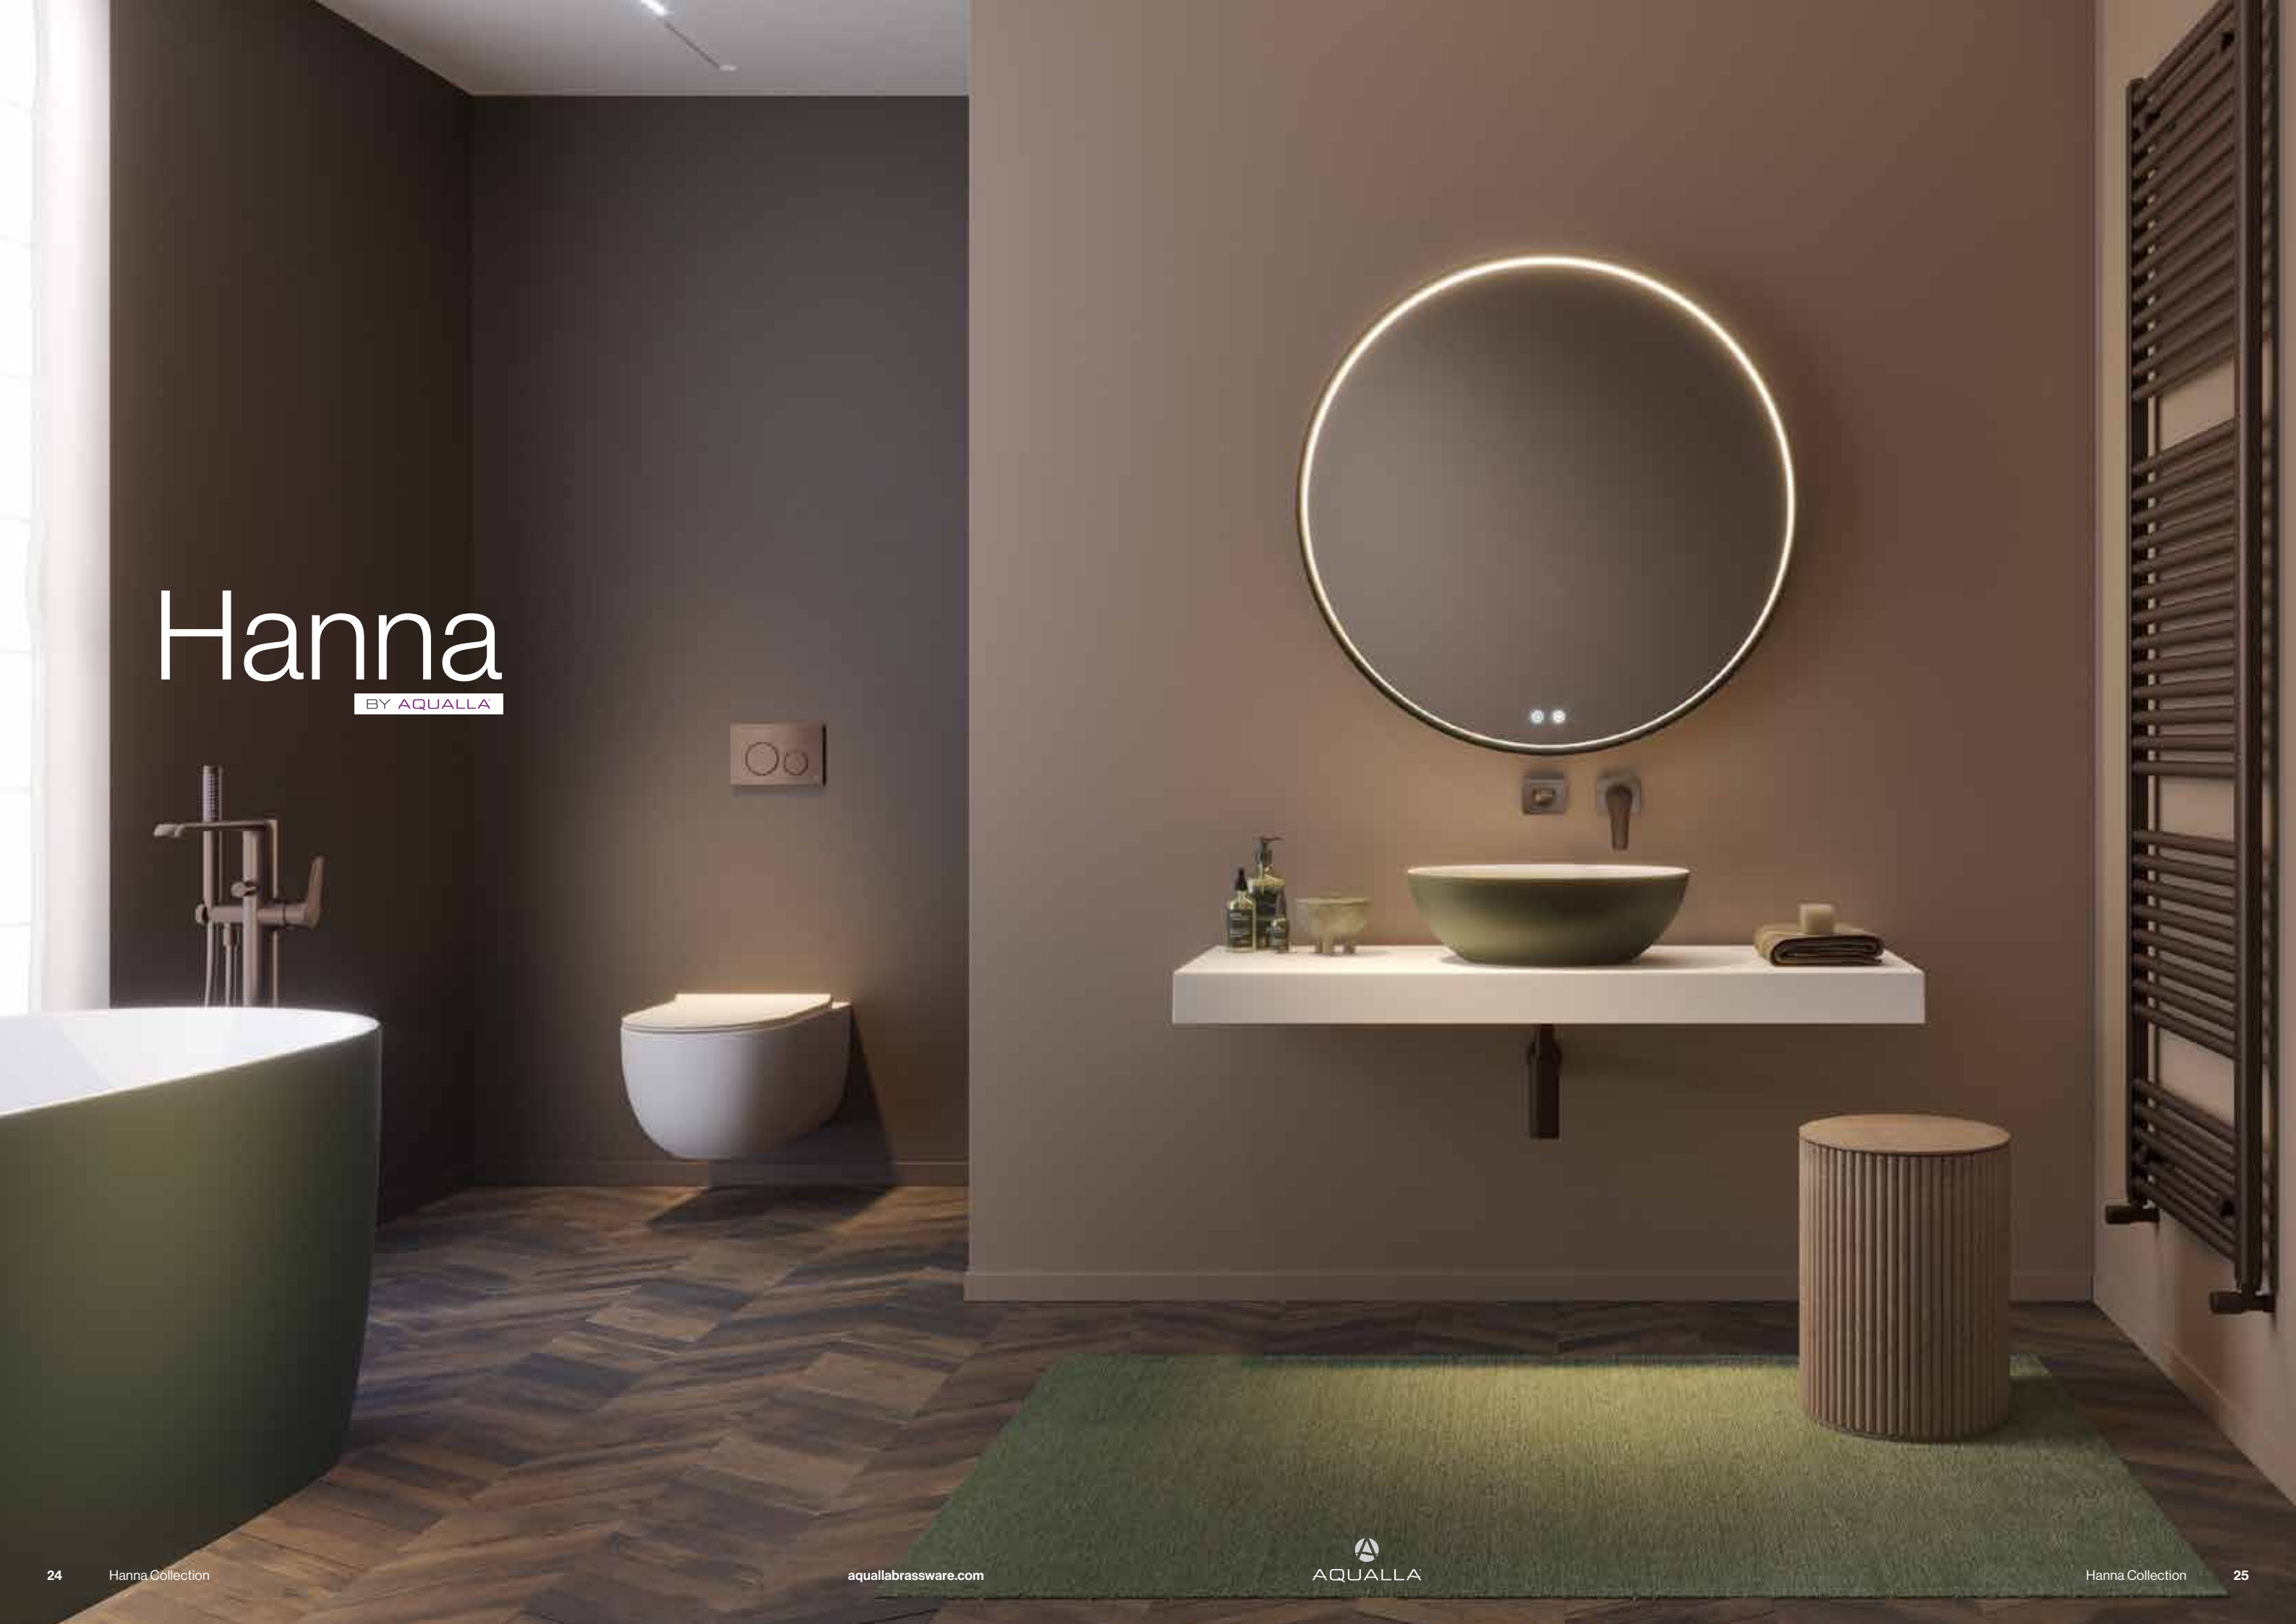

Hanna

BY AQUALLA