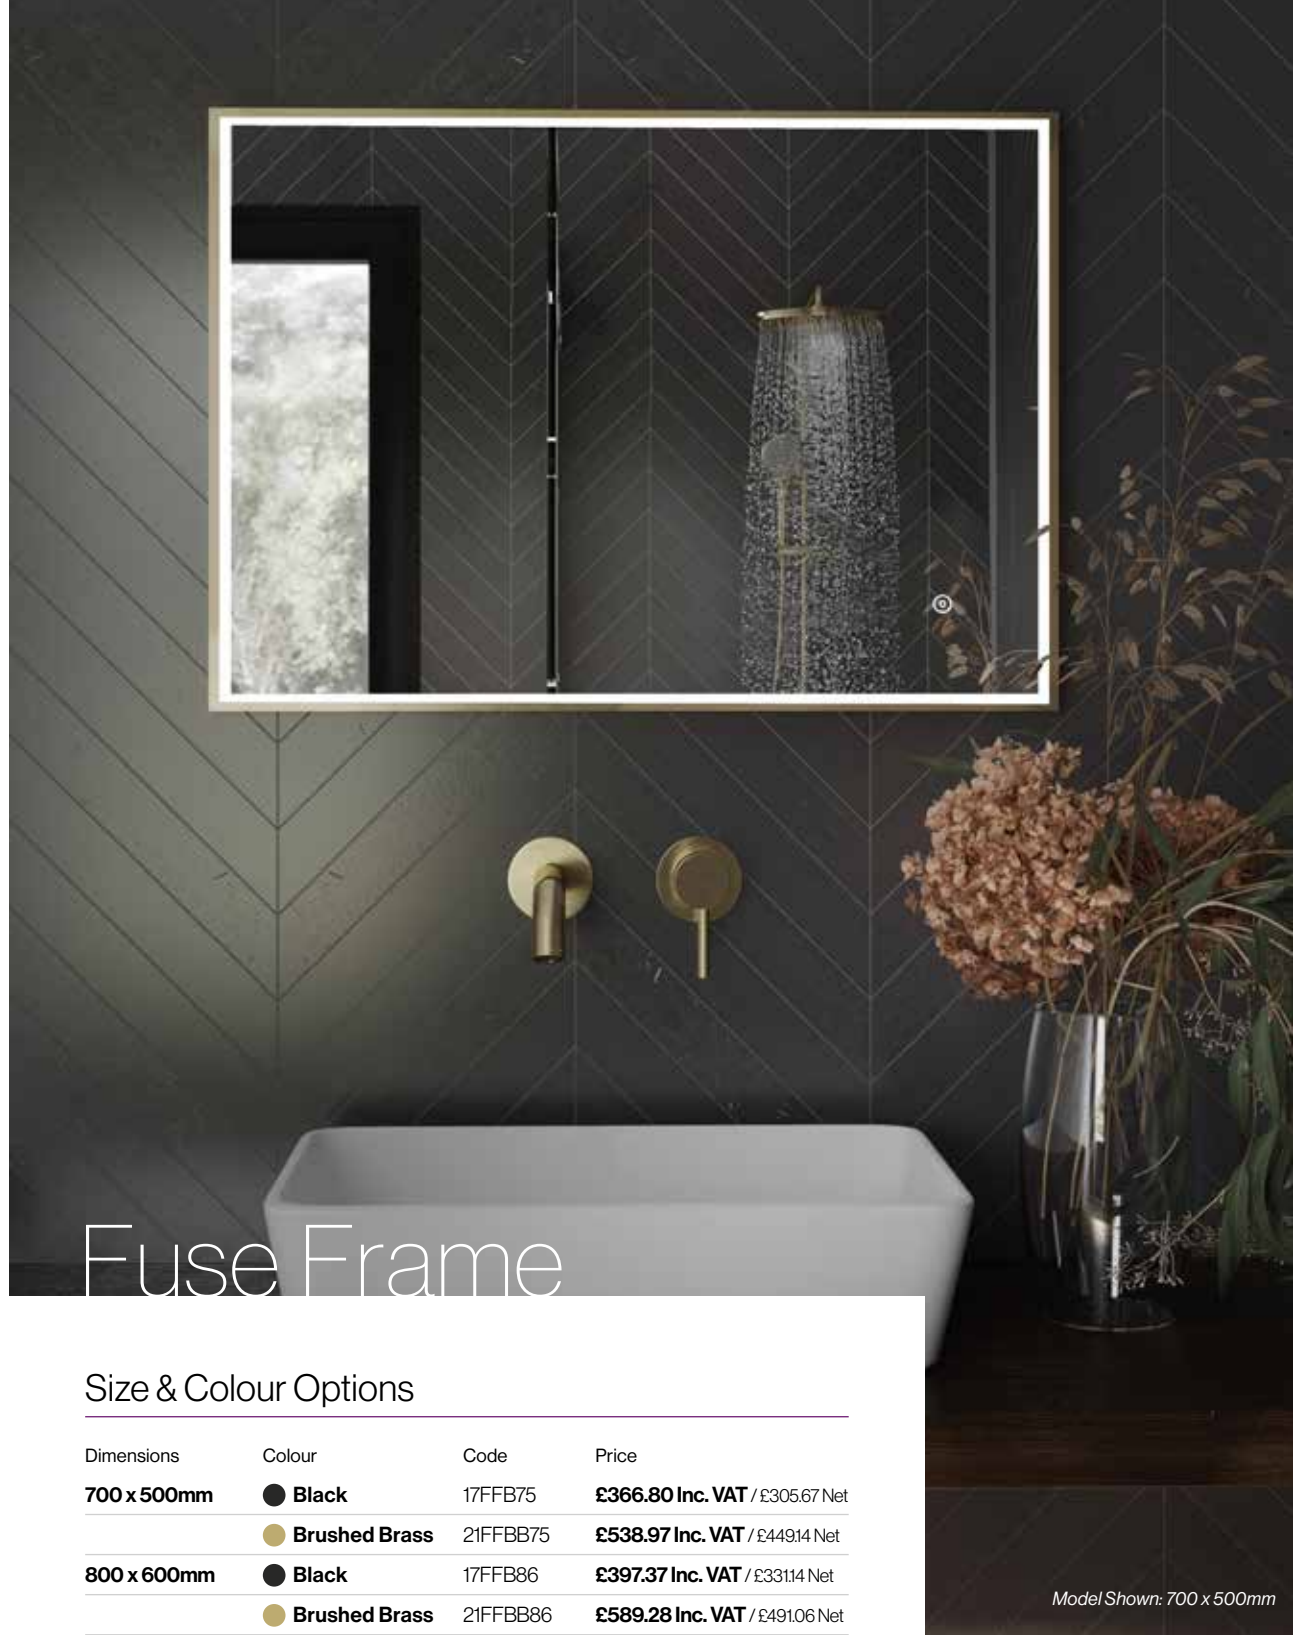

Fuse Frame

Size & Colour Options

Dimensions	Colour	Code	Price
700 x 500mm	● Black	17FFB75	£366.80 Inc. VAT / £305.67 Net
	● Brushed Brass	21FFBB75	£538.97 Inc. VAT / £449.14 Net
800 x 600mm	● Black	17FFB86	£397.37 Inc. VAT / £331.14 Net
	● Brushed Brass	21FFBB86	£589.28 Inc. VAT / £491.06 Net

Model Shown: 700 x 500mm