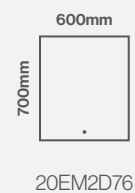

Portrait Fitting Only