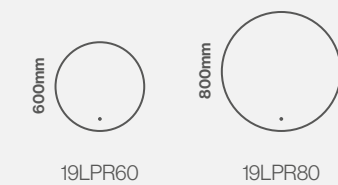

Linea Round Plus

Size Options

Dimensions	Code	Price
600mm Diameter	15LPR60	£366.80 Inc. VAT / £305.67 Net
800mm Diameter	15LPR80	£458.50 Inc. VAT / £382.08 Net

Features

- Energy efficient one piece LED lighting strip
- Heated demister pad
- Touch switch power control
- IP44 rated

Fitting

Linea Live Round Plus

Size Options

Dimensions	Code	Price
600mm Diameter	19LPR60	£496.71 Inc. VAT / £413.92 Net
800mm Diameter	19LPR80	£603.69 Inc. VAT / £503.08 Net

Features

- Energy efficient one piece LED lighting strip
- Heated demister pad
- Touch switch power control
- Bluetooth connectivity
- IP44 rated

Fitting