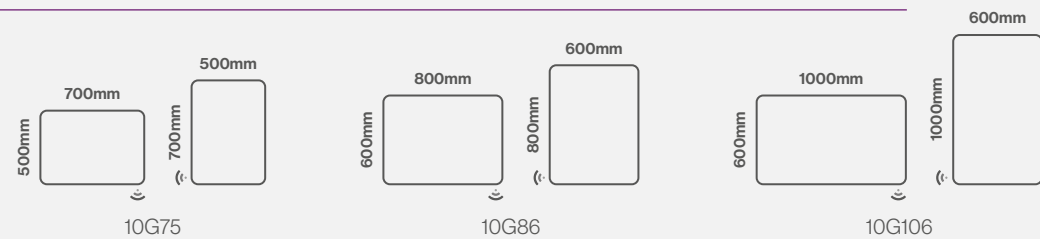

Landscape or Portrait Fitting

Model Shown:
800 x 600mm

Frame

Size Options

Dimensions	Code	Price
700 x 500mm	6FR75	£320.95 Inc. VAT / £267.46 Net
800 x 600mm	6FR86	£353.05 Inc. VAT / £294.20 Net