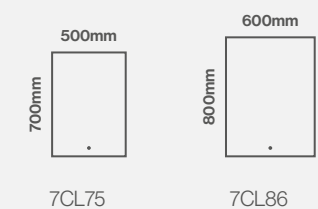

Portrait Fitting Only