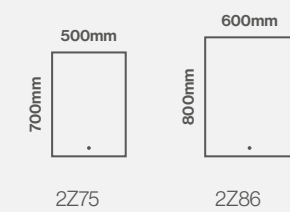

Portrait Fitting Only