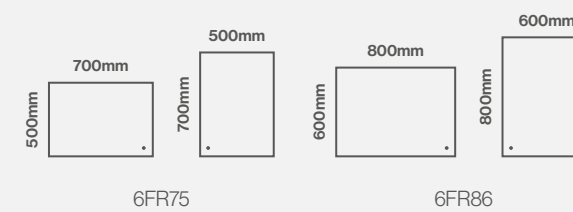

Landscape or Portrait Fitting

Features

- Energy efficient LED lighting
- Heated demister pad
- Black aluminium frame
- Touch switch power control
- IP44 rated