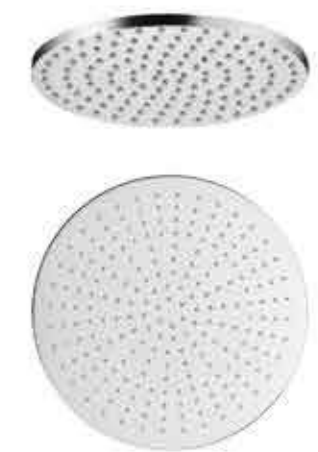

**Luca Brass
Showerhead 300mm**
Code: LS30
£147.64 Inc. VAT / £123.03 Net

All minimum operating pressures stated above are subject to use with an Aqualla concealed shower valve.