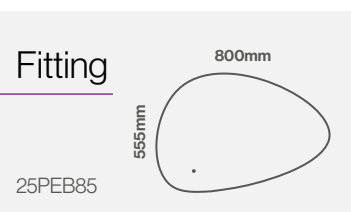

Pebble

Size Options

Dimensions	Code	Price
800 x 555mm	25PEB85	£272.00 Inc. VAT / £226.67 Net