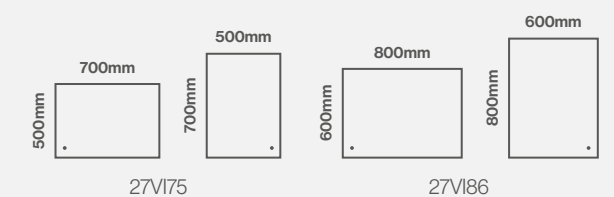

Landscape or Portrait Fitting