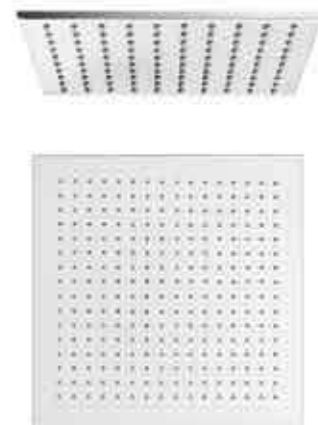

**Encore
Brass Showerhead 300mm**
Code: ES30
£250.34 Inc. VAT / £208.62 Net