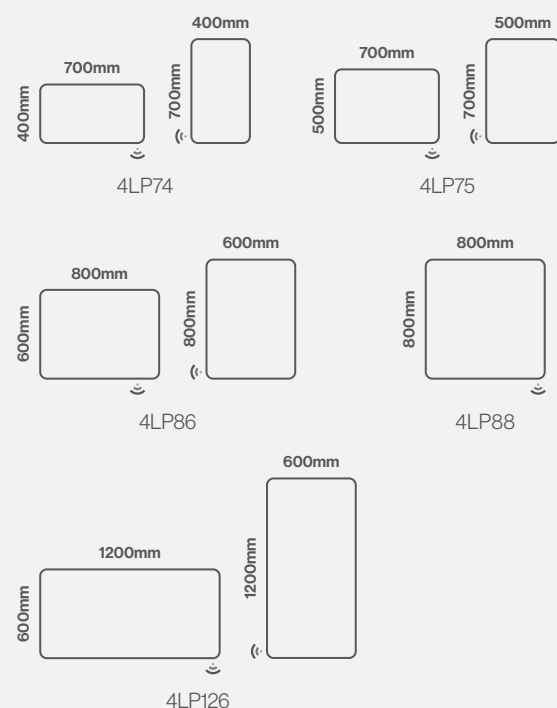

Landscape or Portrait Fitting

Model Shown: 800 x 700mm

Linea Charge

Size Options

Dimensions	Code	Price
700 x 500mm	23LC75	£444.00 Inc. VAT / £370.00 Net
800 x 700mm	23LC87	£547.00 Inc. VAT / £455.83 Net

Features

- **Press and hold touch switch to adjust between cool and warm LED lighting**
- Touch switch power control
- Integrated shelf
- Wireless charging pad
- Toothbrush charging point
- Intensity change
- LED lighting with acrylic diffuser
- Heated demister pad
- IP44 rated

Portrait Fitting Only