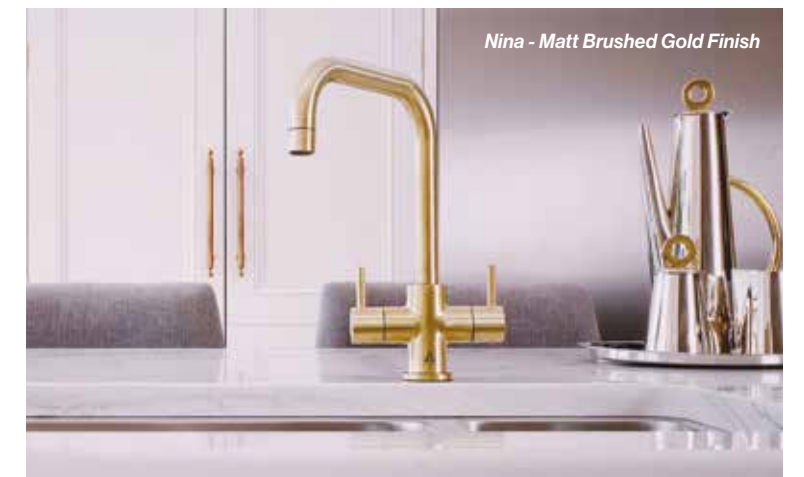

[aquallabraceware.com](http://aquallabraceware.com)

*Kitchen Collection*

5 0.3

**5 Nina Kitchen Mixer**  
Stainless Steel  
Code: NA-KM-SS  
**£229.25 Inc. VAT** / £191.04 Net

- Features**
- Sleek curved design
  - Dual lever temperature and waterflow controls
  - 12 year warranty