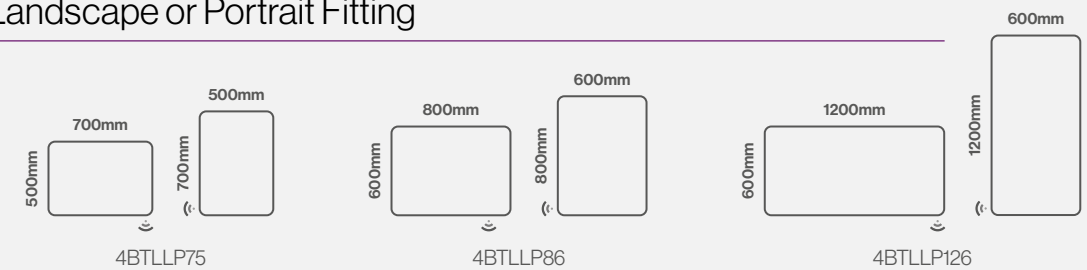

Landscape or Portrait Fitting