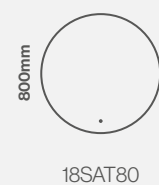

Saturn

Size Options

Dimensions	Code	Price
800mm Diameter	18SAT80	£458.50 Inc. VAT / £382.08 Net

Features

- Halo effect LED backlighting
- Sandblasted edging
- Touch switch power control
- Heated demister pad
- IP44 rated

Fitting

Cruise Live®

Music in your mirror

Model Shown: 700 x 500mm

Size Options

Dimensions	Code	Price
700 x 500mm	7CL75	£465.38 Inc. VAT / £387.82 Net
800 x 600mm	7CL86	£513.52 Inc. VAT / £427.93 Net

Features

- Energy efficient LED lighting
- Heated demister pad
- Touch switch power control
- Electric toothbrush & shaver charging socket
- Bluetooth connectivity
- IP44 rated

Portrait Fitting Only