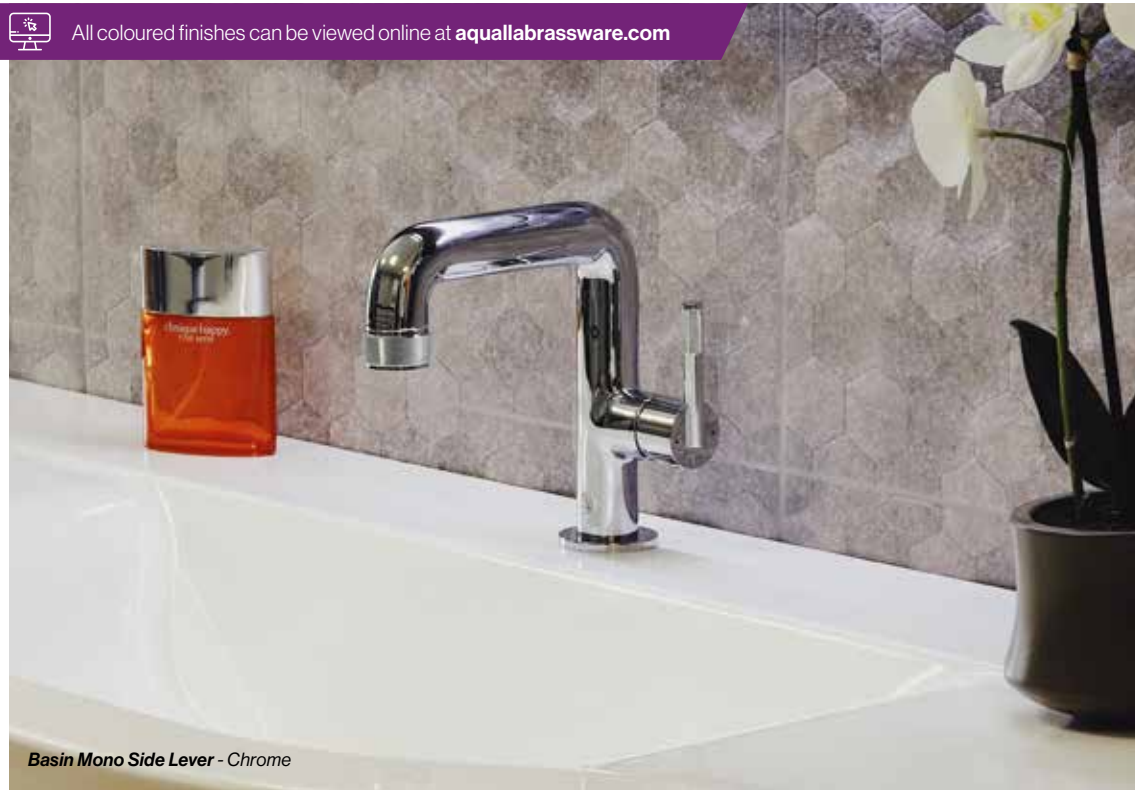

Kyloe Tap Collection

All coloured finishes can be viewed online at aquallabronze.com

Basin Mono Side Lever - Chrome