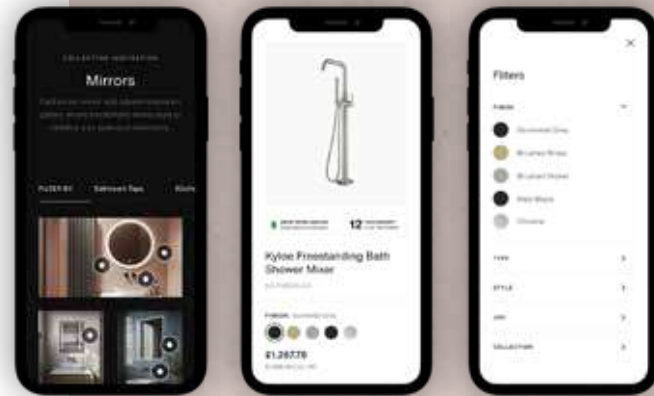

# Award Winning Products

Bathroom & Kitchen  
Update Awards  
**AWARD WINNER 2023**  
Best Shower Brand

Bathroom & Kitchen  
Update Awards  
**AWARD WINNER 2021**  
Best Shower Brand

Northern Ireland  
Plumbing & Heating  
**AWARD WINNER 2021**  
Supplier of the Year

With Aqualla, you receive a 'local' service from start to finish;

From design, marketing and logistics, to sales, customer service and support.

Customer satisfaction is at the forefront of everything that we do.

## Tailor made with you in mind: Explore, Engage, Evolve.

- **Simplified Product Pages:** Find codes, pricing, and comprehensive variant details.
- **Enhanced Search Functionality:** Search by colour, code, or description.
- **Inspirational Image Galleries:** Be inspired with aspirational imagery, leading you directly to featured products.
- **Wishlist Feature:** Easily select, save, and share your favourites.
- **Retailer and Customer Service Hubs:** Connect with us directly for unparalleled support.