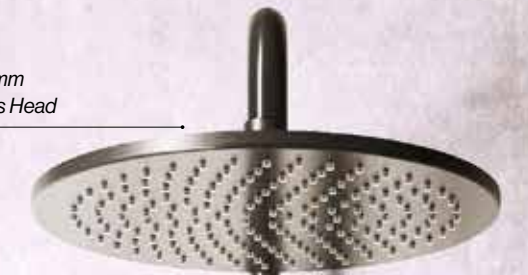

Handset depends on colour finish - See page 92 for details

Adjustable Handset Height

Hose depends on colour finish - See page 92 for details

Supplied with FastFix Kit

Integrated Diverter

Shown here in **Gunmetal Grey**

Unified Water Labelling GREEN BAND CERTIFICATION
See Page 3 for Further Details