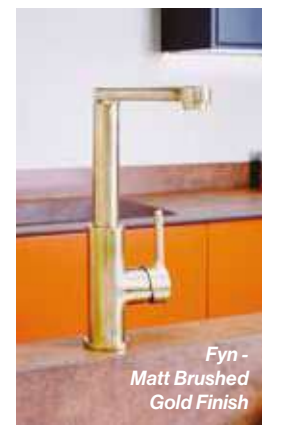

[aquallabraceware.com](http://aquallabraceware.com)

*Kitchen Collection*

5 0.3

**5 Fyn Kitchen Mixer**  
Black Stainless Steel  
Code: FN-KM-BSS  
**£305.67 Inc. VAT /**  
£254.72 Net

- Features**
- Angular design
  - Single lever temperature and waterflow control
  - 12 year warranty