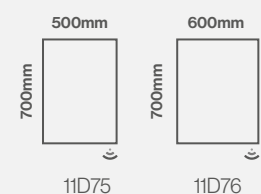

Portrait Fitting Only