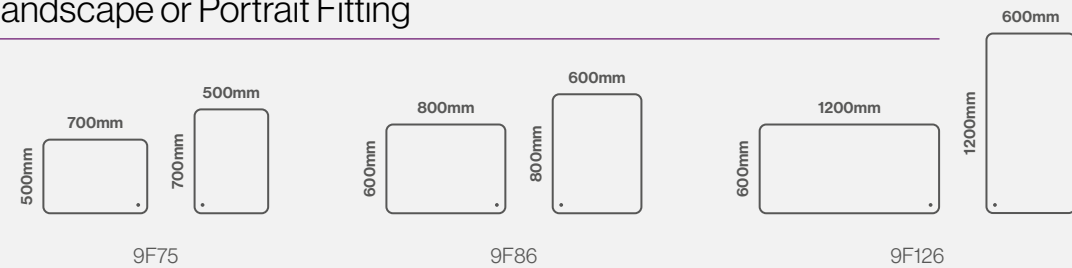

Landscape or Portrait Fitting

Fuse Round

Size Options

Dimensions	Code	Price
600mm Diameter	16FR60	£275.10 Inc. VAT / £229.25 Net
800mm Diameter	16FR80	£351.52 Inc. VAT / £292.93 Net

Features

- **Press and hold touch switch to adjust between cool and warm LED lighting**
- Energy efficient LED lighting
- Heated demister pad
- Frameless mirror with controlled LED lighting
- Slimline 30mm wall projection
- IP44 rated

Fitting

Model Shown: 800mm Diameter