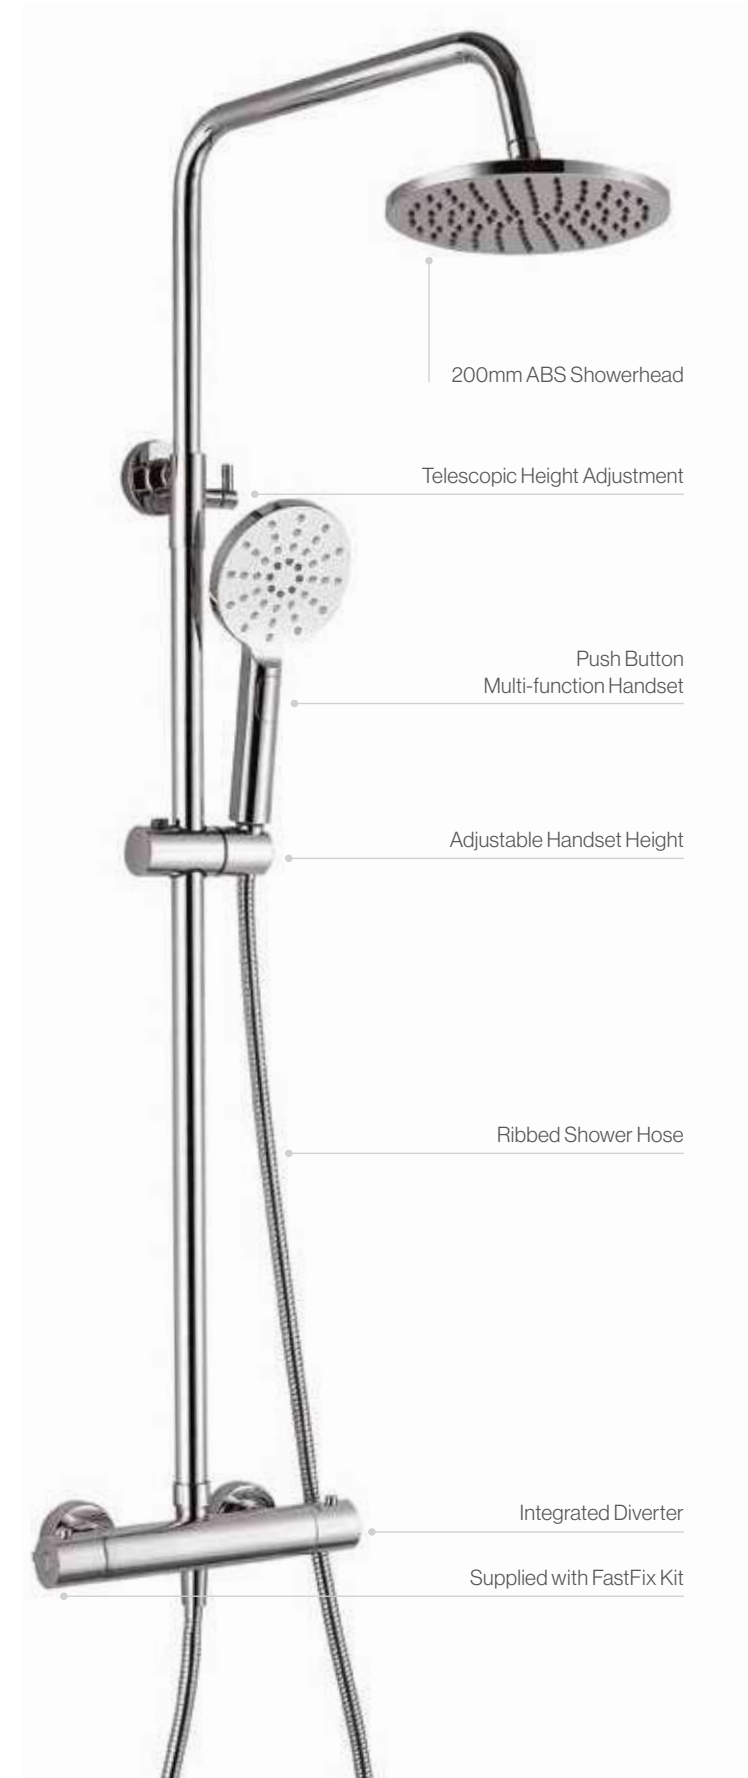

### Key Features

- Dual Function Push Button Valve
- 250mm Brass Showerhead
- Chrome Push Button Multi-Function Handset

Compliant with Unified Water Label - Green Band  
See Page 3 for more information

Feel Alive

### Upgrade

**250mm Brass Showerhead  
Smooth Shower Hose**

Code: LU-DSCWU1

**£600.18 Inc. VAT** / £500.15 Net