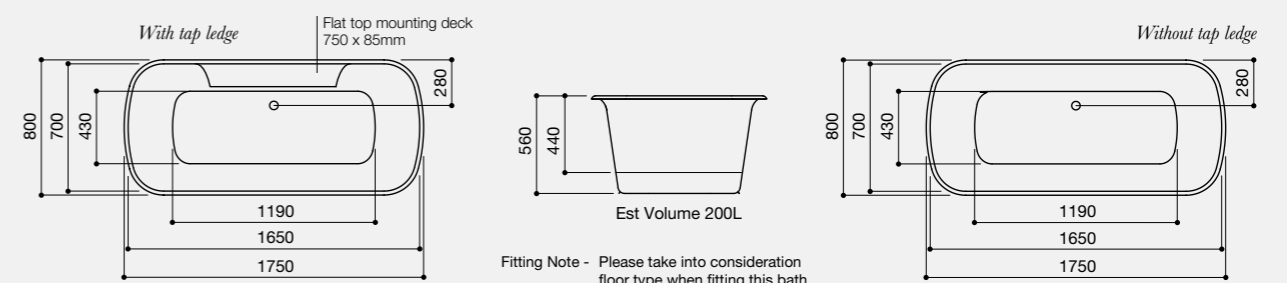

Standard Waste

Code: BCWEC

£54.03 Inc. VAT / £44.03 Net

With tap ledge

Without tap ledge

Technical Information

Freestanding Baths

AdVance - Acrylic / Luxury Collection