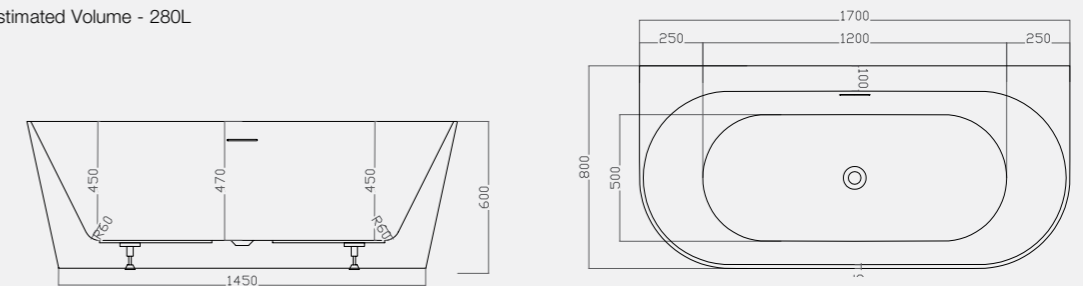

Size: 1700 x 800mm / Weight 72kg

Malmo 1700 x 800mm Bath

Code: FSMAD/WH

£1,816.86 Inc. VAT / £1,514.05 Net

Coloured pricing available on request.

Comes with White Waste as standard

Technical Information

Estimated Volume - 280L