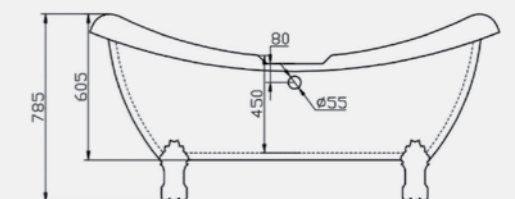

Regent

The elegantly formed Regent bath brings its traditional design to contemporary bathrooms.

Complete with chrome ball and claw feet, this double ended, symmetrical design is the perfect addition for a spacious, comfortable bathing experience.