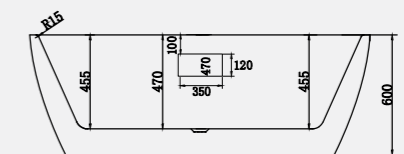

Technical Information

Capri Small
1500 x 800mm Bath
Estimated Volume - 220L