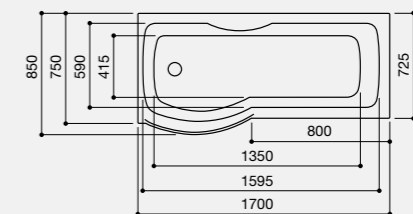

1700 x 850mm

Mezza

Mezza - Left Hand

Code: MZL/WH

£670.32 Inc. VAT / £558.60 Net

Mezza - Right Hand

Code: MZR/WH

£670.32 Inc. VAT / £558.60 Net

Mezza Screen Universal Handed

Code: SCM/CFI

£556.30 Inc. VAT / £463.59 Net

Optional Extras

(See Page 134 for Ancillary Pricing)

Adamsez Excel	EXC
Mezza Mono L Panel	PL9
Mezza Mono Front Panel	PF6
8 Jet Whirlpool System	WP8
12 Jet Whirlpool System	WP12
Mezza Combi = Bath, Mono L Panel & Screen, or Luxury Front Panel	
Left Hand	MZL/PK
Right Hand	MZR/PK

See Page 134 for Bath Hand Options

Technical Information