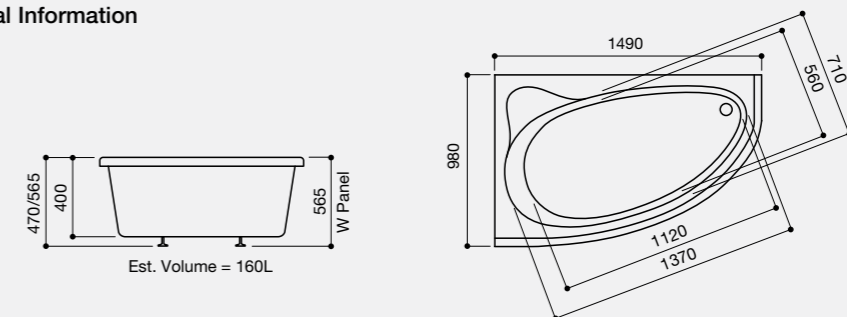

See Page 134 for Bath Hand Options

Right Hand

Left Hand

Technical Information

Double-Ended Baths

Quadra	121
Solar Pure	122
Solar	123

1700 x 750mm
1800 x 800mm

Quadra