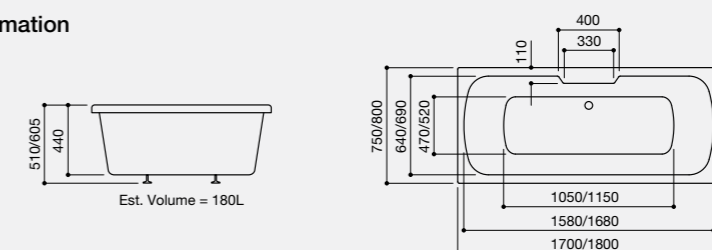

Technical Information