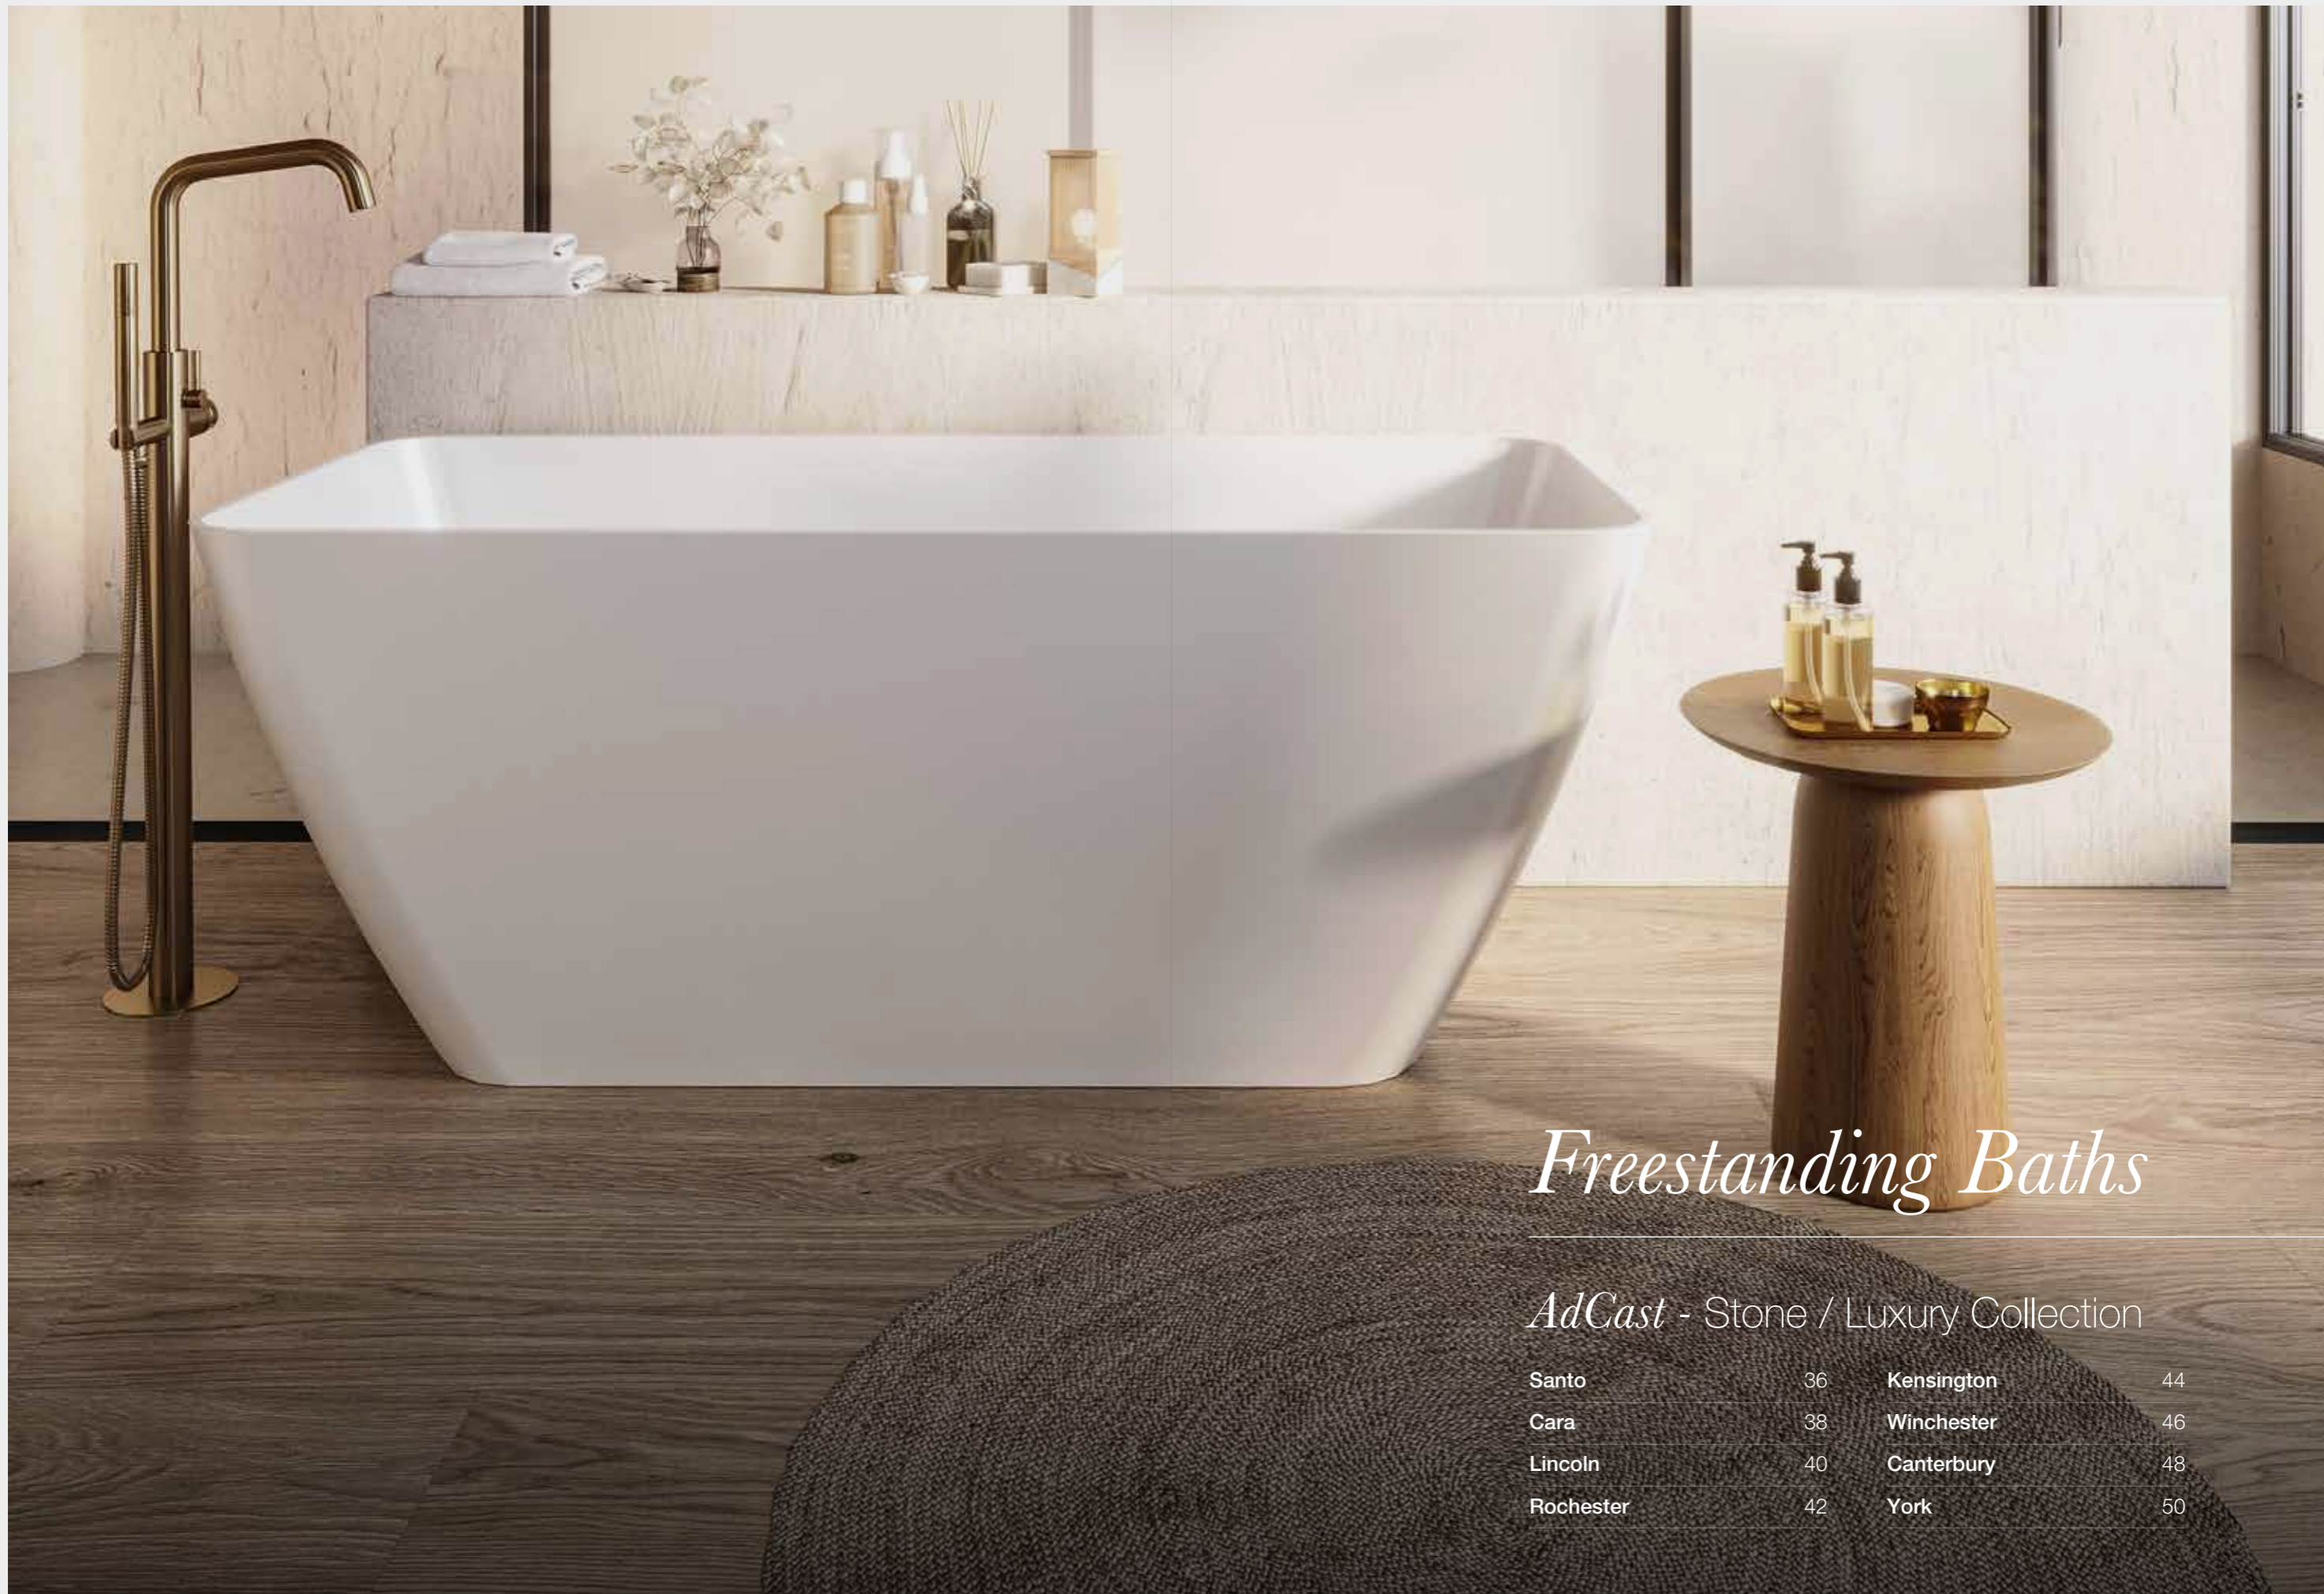

Freestanding Baths

AdCast - Stone / Luxury Collection

Santo	36	Kensington	44
Cara	38	Winchester	46
Lincoln	40	Canterbury	48
Rochester	42	York	50