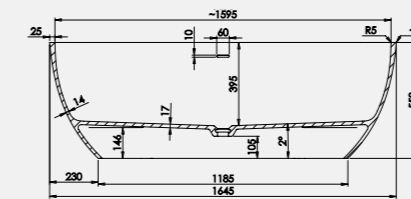

Technical Information

Olympic 1645mm
Bath Weight 118kg
With internal overflow
Est. Volume = 180L