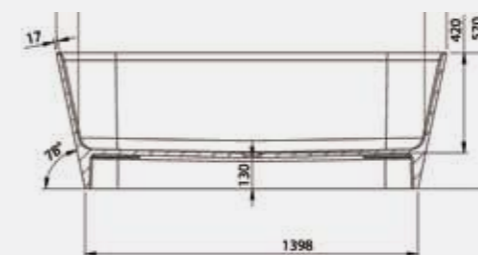

Technical Information

Estimated Volume - 300L