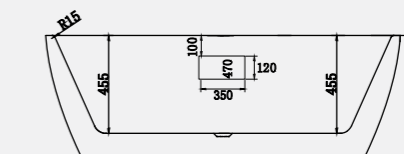

Capri Large
1700 x 800mm Bath
Estimated Volume - 265L