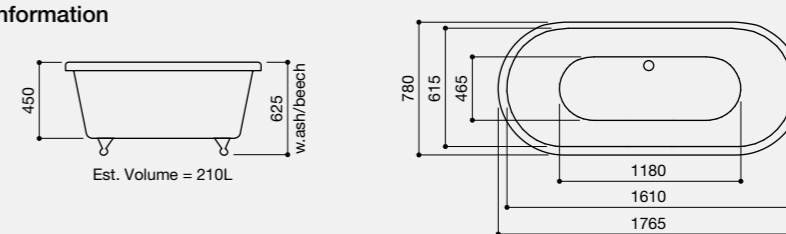

Optional Extras
(See Page 134 for Ancillary Pricing)

Adamsez Excel	EXC
8 Jet Whirlpool System	WP8
12 Jet Whirlpool System	WP12

Portobello
Inset

Technical Information

Mezza
Right Hand

1700 x 850mm

Mezza

Mezza - Left Hand