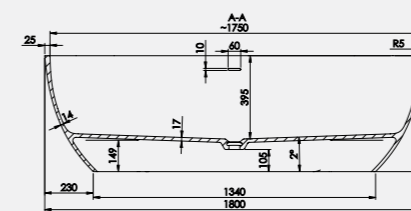

£4,110.89 Inc. VAT / £3,425.74 Net

Coloured pricing available on request.

Technical Information

Olympic 1645mm
Bath Weight 118kg
With internal overflow
Est. Volume = 180L

Olympic 1800mm
Bath Weight 130kg
With internal overflow
Est. Volume = 220L