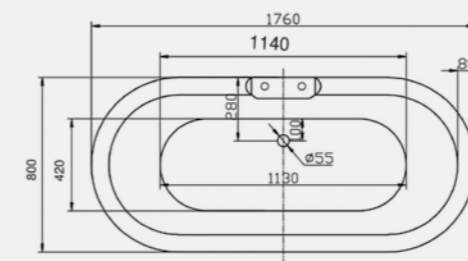

Technical Information

Estimated Volume - 175L