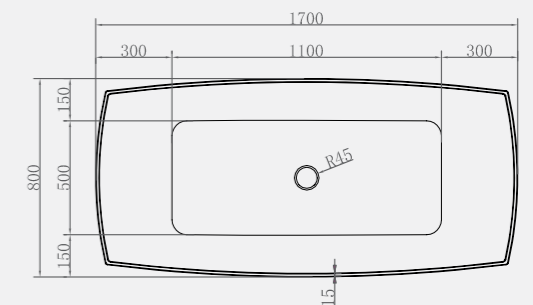

Technical Information

Estimated Volume - 310L