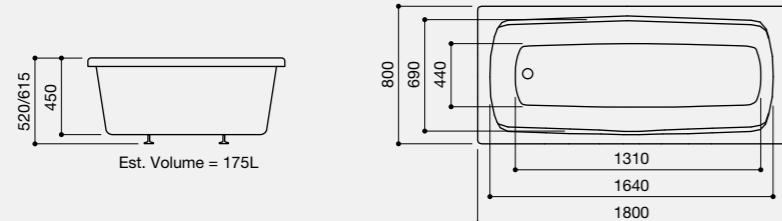

Optional Extras
(See Page 134 for Ancillary Pricing)

Adamsez Excel	EXC
1800 x 800mm Mono L Panel	PL8
1800mm Mono Front Panel	PF2
8 Jet Whirlpool System	WP8
12 Jet Whirlpool System	WP12

Technical Information