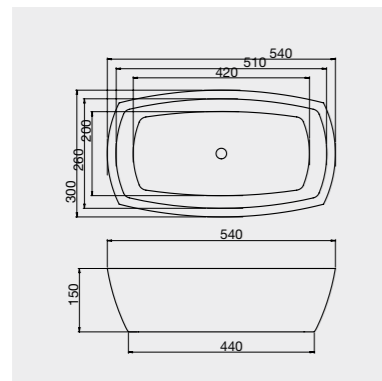

Cara

Size: 540 x 300mm
Weight: 9kg
Code: CRB/WH
£345.08 Inc. VAT / £287.56 Net
Coloured pricing available on request.

AdColour;
Make me yours