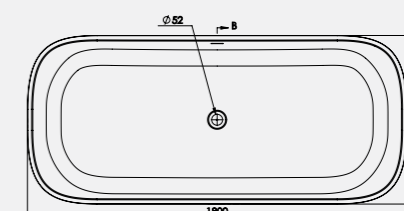

Weight: 118kg

Size: 1800 x 800mm

Weight: 130kg

Olympic 1645mm Bath

Code: FOM/WH

£2,898.63 Inc. VAT / £2,415.53 Net

Olympic 1800mm Bath

Code: FOM2/WH

£4,110.89 Inc. VAT / £3,425.74 Net

Coloured pricing available on request.

Technical Information

Olympic 1645mm
Bath Weight 118kg
With internal overflow
Est. Volume = 180L

Olympic 1800mm
Bath Weight 130kg
With internal overflow
Est. Volume = 220L