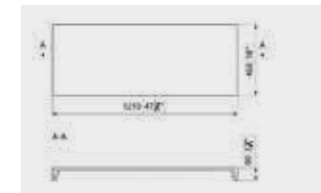

AdCast
1210 x 460mm
Countertop

Colour: Gloss White
Weight: 20kg
Code: CT1210/WH
£407.09 Inc. VAT / £339.24 Net

**Bracket Set
for Countertop**

Code: BSCT
£74.05 Inc. VAT / £61.71 Net