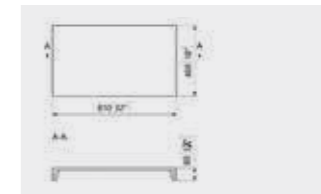

AdCast
810 x 460mm
Countertop

Colour: Gloss White
Weight: 16kg
Code: CT810/WH
£294.23 Inc. VAT / £245.19 Net

**Bracket Set
for Countertop**

Code: BSCT
£74.05 Inc. VAT / £61.71 Net