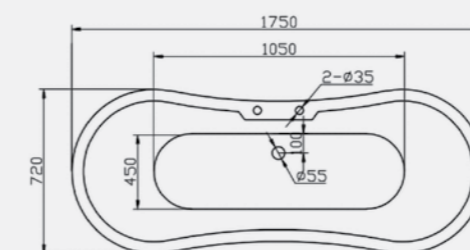

Regent

The elegantly formed Regent bath brings its traditional design to contemporary bathrooms.

Complete with chrome ball and claw feet, this double ended, symmetrical design is the perfect addition for a spacious, comfortable bathing experience.