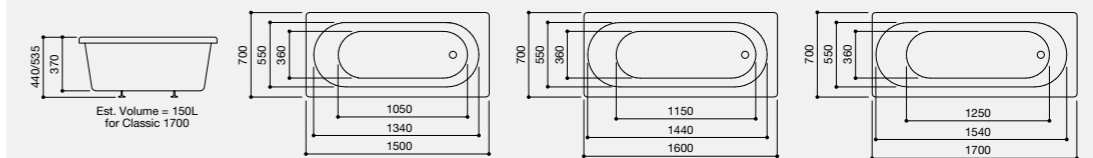

Technical Information