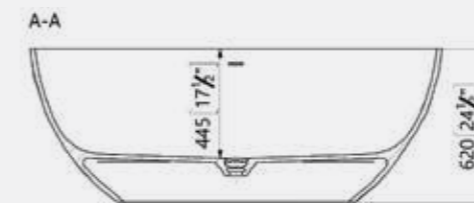

Technical Information

Estimated Volume - 309L