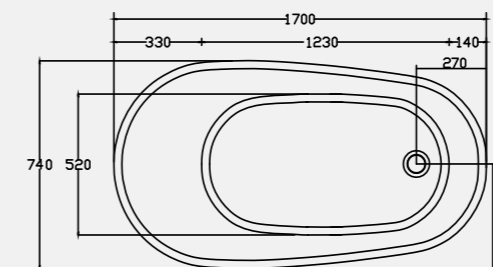

Technical Information

Estimated Volume - 250L