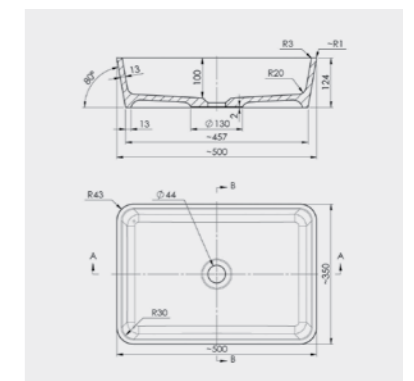

Plazza

Size: 500 x 350 x 124mm
Weight: 6.5kg
Code: PLZ/WH
£338.17 Inc. VAT / £281.81 Net
Coloured pricing available on request.

AdColour;
Make me yours