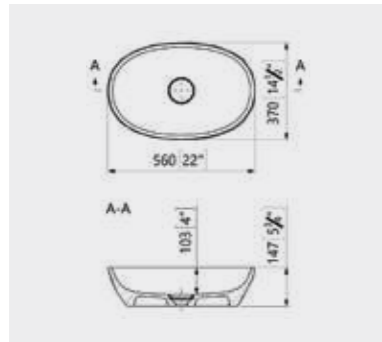

Code: GEBG/WH

£394.94 Inc. VAT / £329.12 Net

Olympia/ Olympic

Size: 540 x 300mm
Weight: 10kg

Code: OLB/WH

£379.58 Inc. VAT / £316.32 Net

Coloured pricing available on request.

Mila