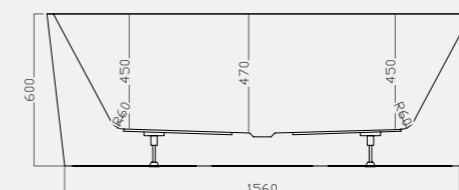

Toledo

Avant-garde in design, the Toledo entertains delicately rounded edges, expertly crafted for a slim finish.

The Toledo's gliding back, designed to rest against the wall, hosts a modern tap ledge.

- Minimal slimline edge design
- Generous internal bathing area
- Discrete integrated overflow
- White clicker waste and slimline trap as standard

Size: 1700 x 800mm / Weight 69kg

Toledo 1700 x 800mm Bath

Code: FSTODE/WH

£1,797.60 Inc. VAT / £1,498.00 Net

Coloured pricing available on request.

Technical Information

Estimated Volume - 290L