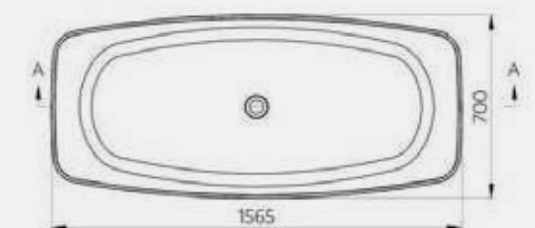

Technical Information

Estimated Volume - 390L