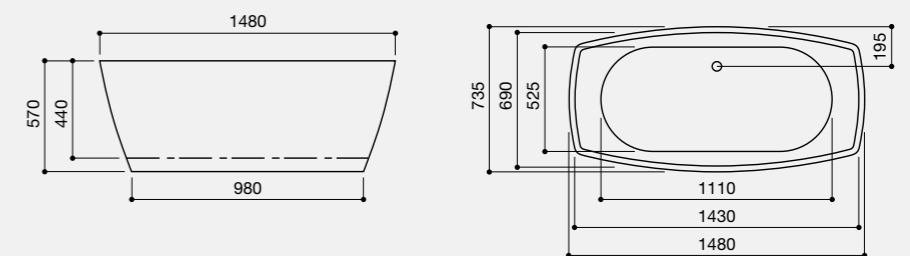

To suit bath with no overflow

Code: W03

£86.96 Inc. VAT / £72.47 Net

Cara AdCast Bath works well with the Cara Stone Wash Basin - See Page 58.

Technical Information

Estimated Volume - 220L

Pictured with Aqualla Kylee Brushed Brass Freestanding Bath Shower Mixer - See Page 138.