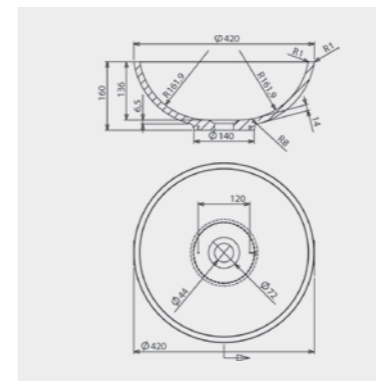

Orb

Size: 420 x 160mm
Weight: 11kg
Code: ORB/WH
£262.26 Inc. VAT / £218.55 Net
Coloured pricing available on request.

AdColour;
Make me yours