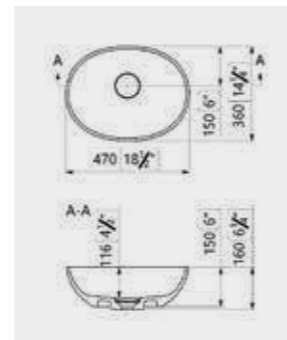

Size: 470 x 360mm
Weight: 8kg

Mila Matt Black Basin

Code: MI4BM/BL

£405.65 Inc. VAT / £338.04 Net

Mila Gloss White Basin

Code: MI4BG/WH

£312.06 Inc. VAT / £260.05 Net

Calabar