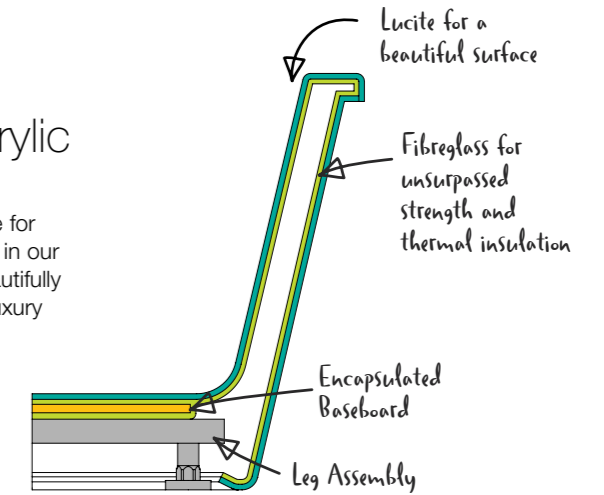

Beautiful AdVance freestanding baths are uniquely handmade for maximum appeal. Both the inside and outside of these baths in our Premium Collection are formed from superior Lucite for a beautifully smooth finish with excellent colour consistency, and in our Luxury Collection finished in a Pure Acrylic.