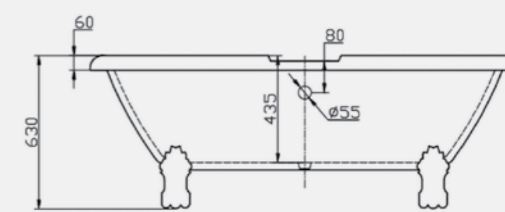

Technical Information

Estimated Volume - 175L

Pictured with Aqualla Kylee Chrome Freestanding Bath Shower Mixer - See Page 138.

Contemporary Baths

At Adamsez we want you to love your bath.

That's why we have put such thought into designing tubs that are cleverly proportioned and skilfully formed to give you excellent shoulder room, which will give those tired muscles room to relax, superb depth to let lots of warm water surround you and maximum length to let you really stretch out.