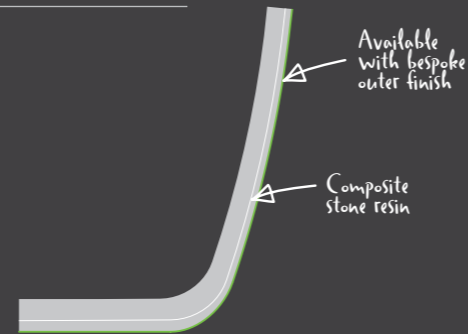

Freestanding Baths

As Britain's oldest and most respected bathroom company, we have been involved in the wonderful art of combining form and function and of merging the finest materials with time tested expertise for longer than any other bath manufacturer - To create a range of beautifully proportioned freestanding baths that are unsurpassed for quality, design, innovation and comfort.

AdCast by Adamsez - Stone

Our flagship Olympia and Olympic baths are made from AdCast. These composite stone baths are cast from the finest of materials to ensure a supreme finish that will last a lifetime. Handmade by our skilled artisans, these baths are available with bespoke outer finishes.