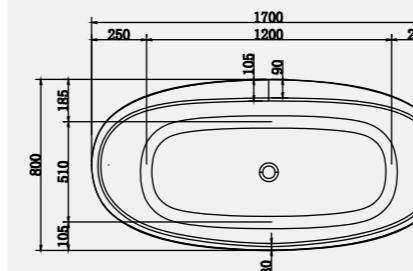

Capri Large
1700 x 800mm Bath
Estimated Volume - 265L