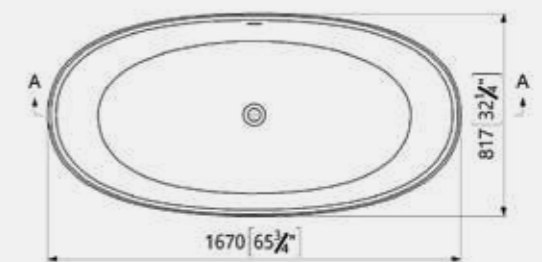

Technical Information

Estimated Volume - 260L