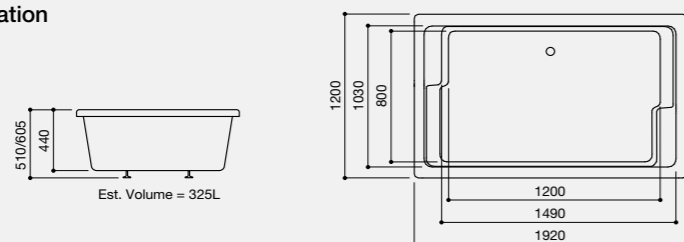

Technical Information