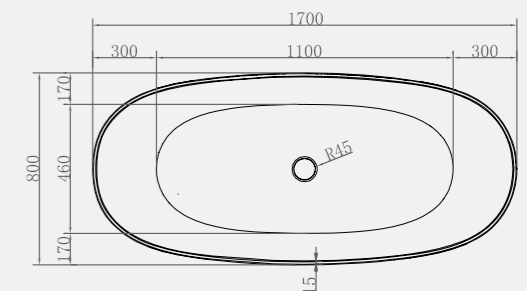

Technical Information

Estimated Volume - 240L