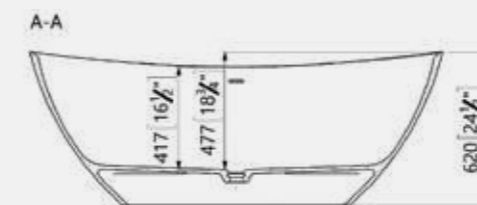

Technical Information

Estimated Volume - 260L