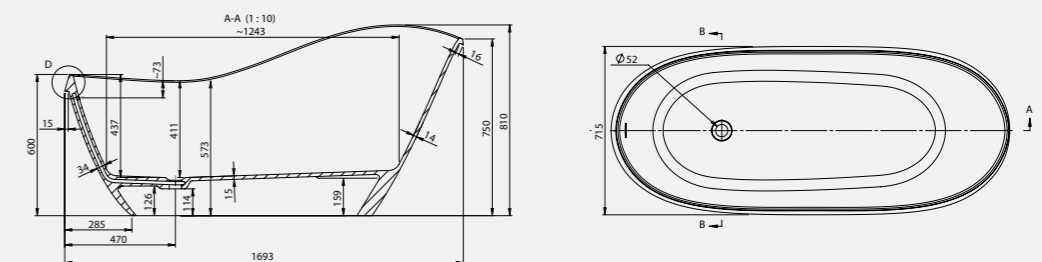

Technical Information

Estimated Volume - 210L