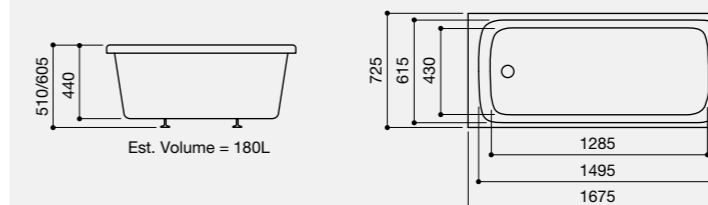

Technical Information