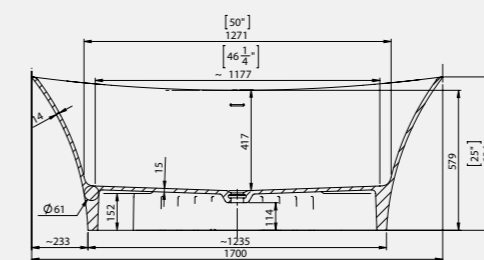

Technical Information

Estimated Volume - 235L