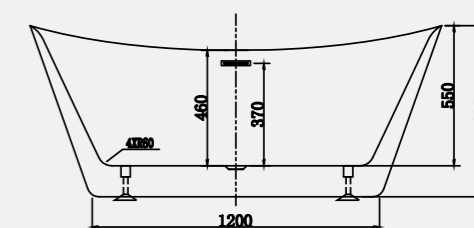

Technical Information

Estimated Volume - 210L