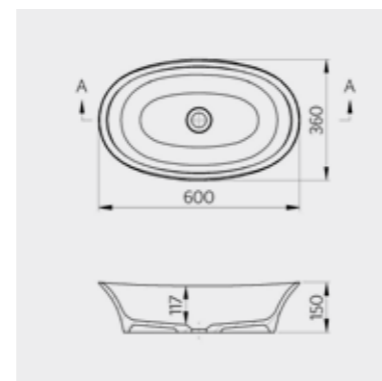

Rochester

Size: 600 x 360 x 150mm
Weight: 12kg
Code: ROB/WH
£372.67 Inc. VAT / £310.56 Net
Coloured pricing available on request.

AdColour;
Make me yours