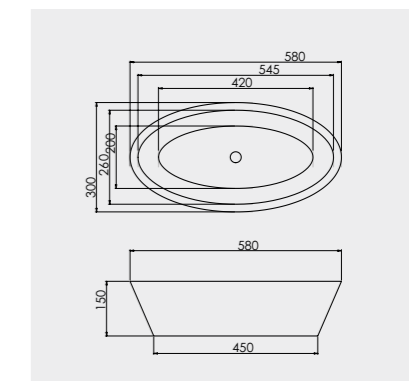

Size: 580 x 300mm
Weight: 9kg

Code: CAB/WH

£358.88 Inc. VAT / £299.07 Net

Coloured pricing available on request.

Cara

Size: 540 x 300mm
 Weight: 9kg
 Code: CRB/WH
£345.08 Inc. VAT / £287.56 Net
 Coloured pricing available on request.