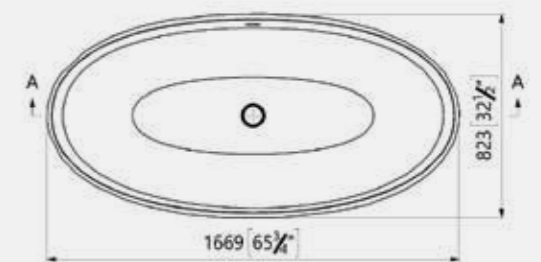

Technical Information

Estimated Volume - 309L