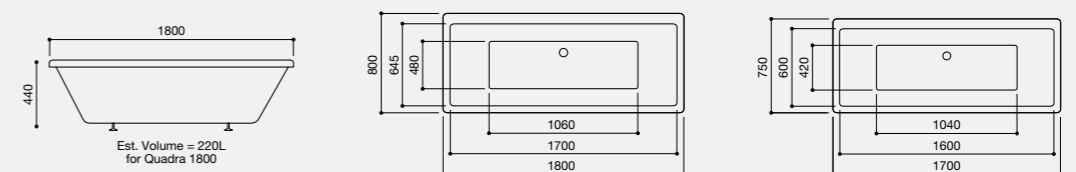

Technical Information