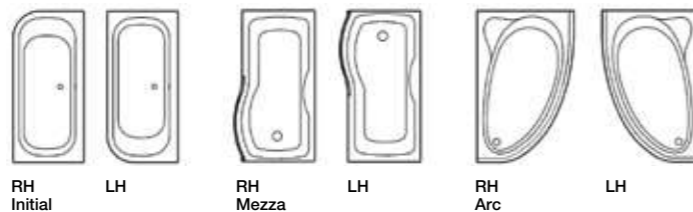

Ancillaries