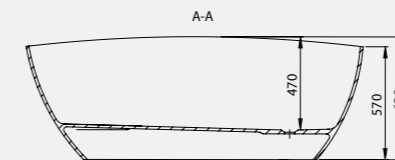

Kensington M
Bath Weight 98kg
With no overflow
Est. Volume = 330L