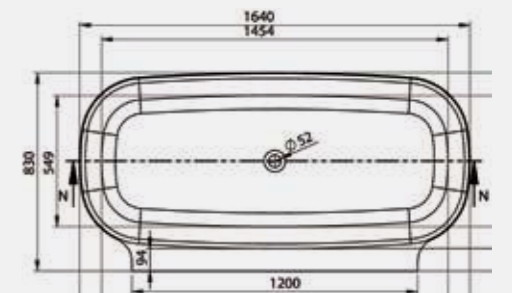

Technical Information

Estimated Volume - 300L