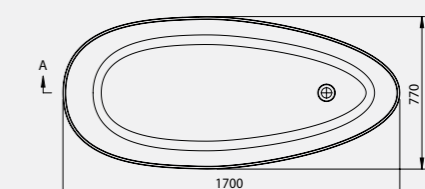

Kensington M
Bath Weight 98kg
With no overflow
Est. Volume = 330L