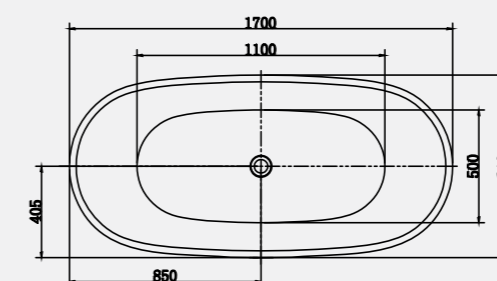

Technical Information

Estimated Volume - 210L