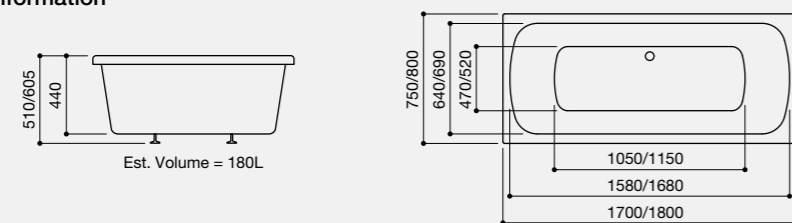

Technical Information