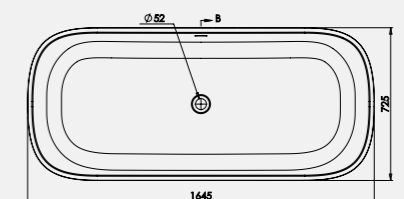

Available in a range of bespoke outer finishes and now with internal overflow.

Our Olympic Wash Basin (see page 57) will blend perfectly and complement the Olympic bath in white or coloured.

Size: 1645 x 725mm

Weight: 118kg

Size: 1800 x 800mm

Weight: 130kg

Olympic 1645mm Bath

Code: FOM/WH

£2,898.63 Inc. VAT / £2,415.53 Net

Olympic 1800mm Bath

Code: FOM2/WH

£4,110.89 Inc. VAT / £3,425.74 Net

Coloured pricing available on request.

Technical Information

Olympic 1645mm
Bath Weight 118kg
With internal overflow
Est. Volume = 180L

Olympic 1800mm
Bath Weight 130kg
With internal overflow
Est. Volume = 220L