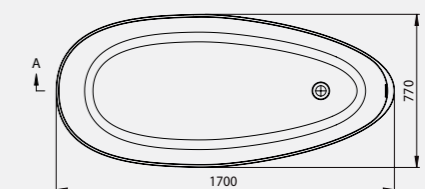

Technical Information

Kensington L
Bath Weight 98kg
With built-in overflow
Est. Volume = 300L