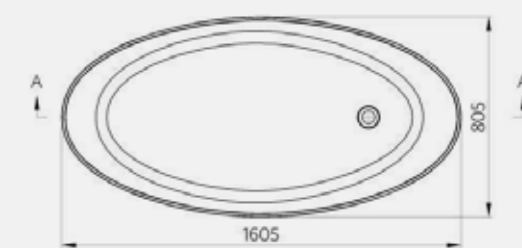

Technical Information

Estimated Volume - 360L

Pictured with Aqualla Kylee Brushed Nickel Freestanding Bath Shower Mixer - See Page 138.