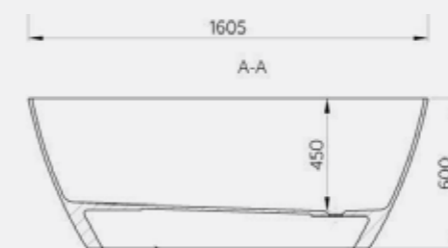

Technical Information

Estimated Volume - 360L

Pictured with Aqualla Kylee Brushed Nickel Freestanding Bath Shower Mixer - See Page 138.