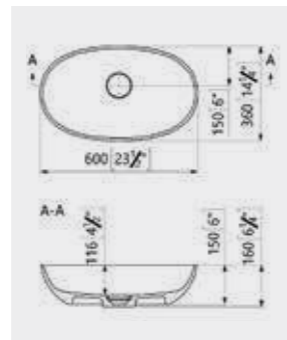

Size: 470 x 360mm
Weight: 8kg

Mila Matt Black Basin

Code: MI4BM/BL

£405.65 Inc. VAT / £338.04 Net

Mila Gloss White Basin

Code: MI4BG/WH

£312.06 Inc. VAT / £260.05 Net

Calabar