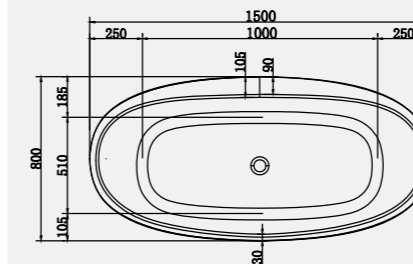

Technical Information

Capri Small
1500 x 800mm Bath
Estimated Volume - 220L