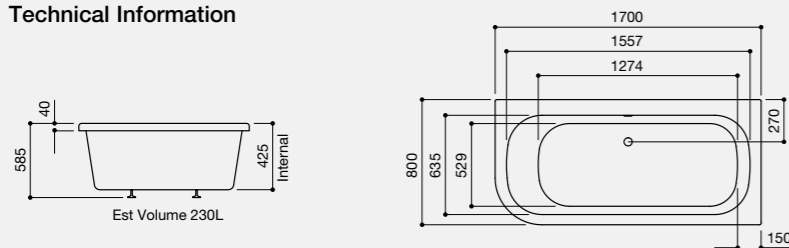

Technical Information