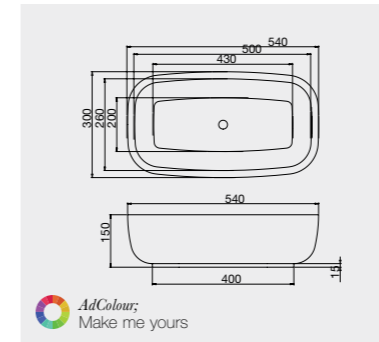

Code: GEBG/WH

£394.94 Inc. VAT / £329.12 Net

Olympia/ Olympic

Size: 540 x 300mm
Weight: 10kg

Code: OLB/WH

£379.58 Inc. VAT / £316.32 Net

Coloured pricing available on request.

Mila