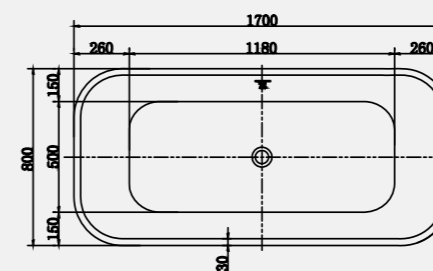

Technical Information

Estimated Volume - 320L