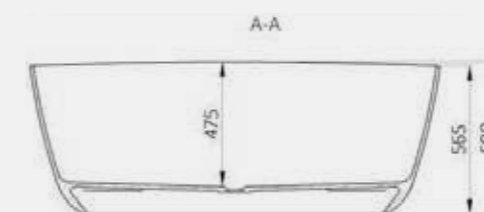

Technical Information

Estimated Volume - 390L