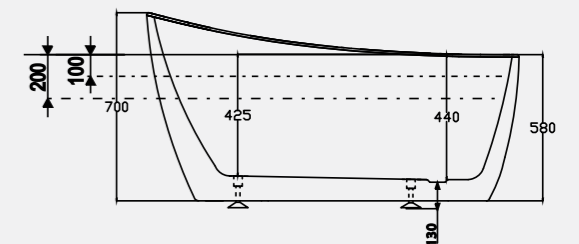

Technical Information

Estimated Volume - 250L