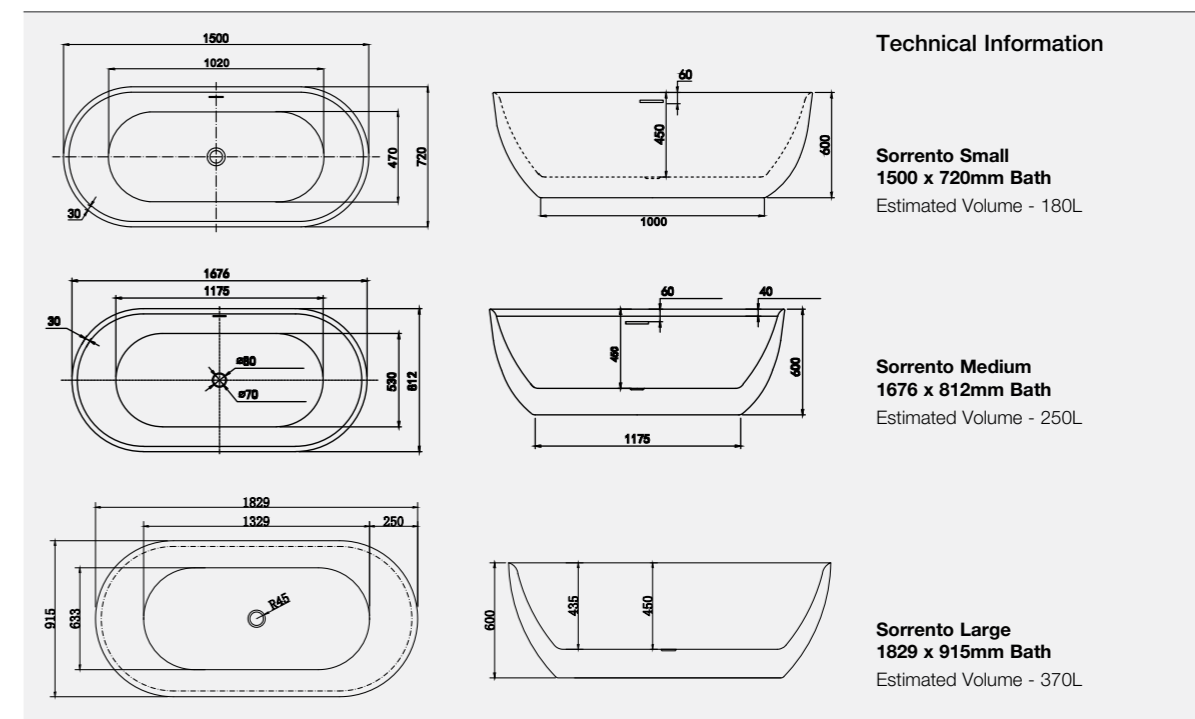

Size: 1500 x 720mm / Weight 40kg
Size: 1676 x 812mm / Weight 47kg
Size: 1829 x 915mm / Weight 55kg

Waste & Overflow Cover supplied in various alternative finishes and factory fitted to match Aqualla Brassware - See Page 138 for details.