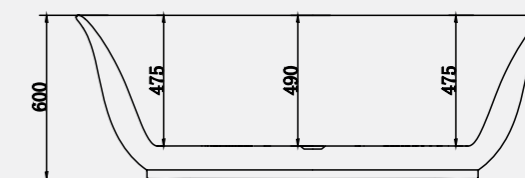

Technical Information

Estimated Volume - 250L