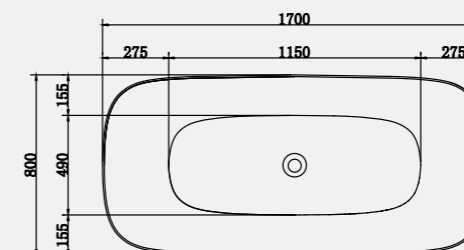

Technical Information

Estimated Volume - 250L