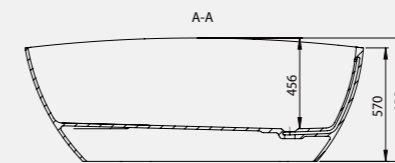

Technical Information

Kensington L
Bath Weight 98kg
With built-in overflow
Est. Volume = 300L