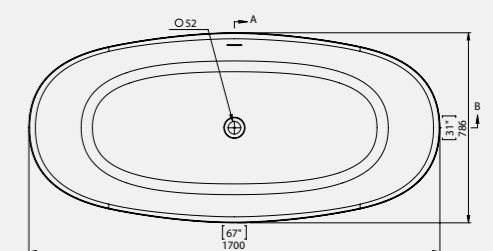

Technical Information

Estimated Volume - 235L