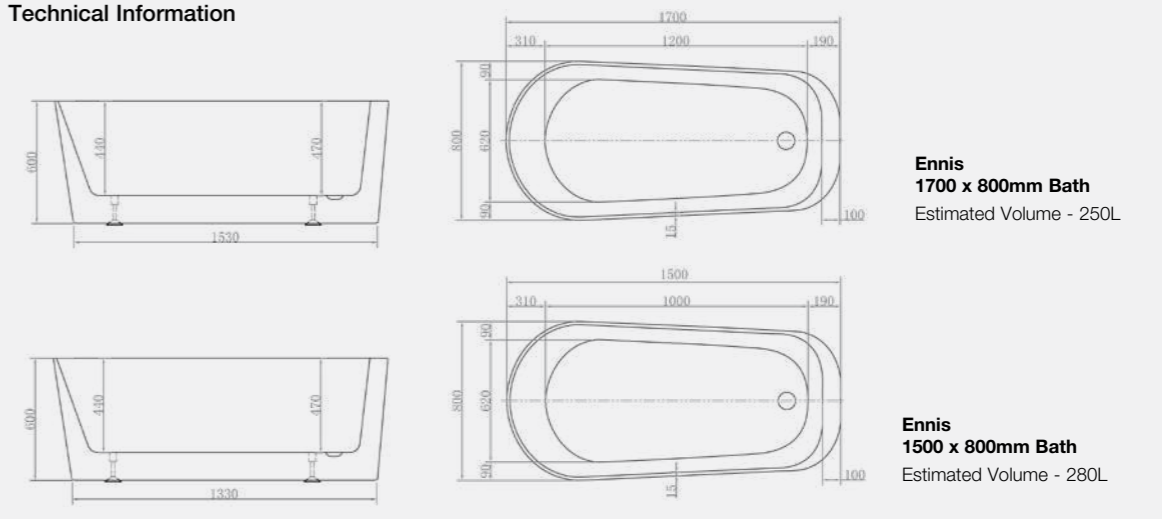

Technical Information