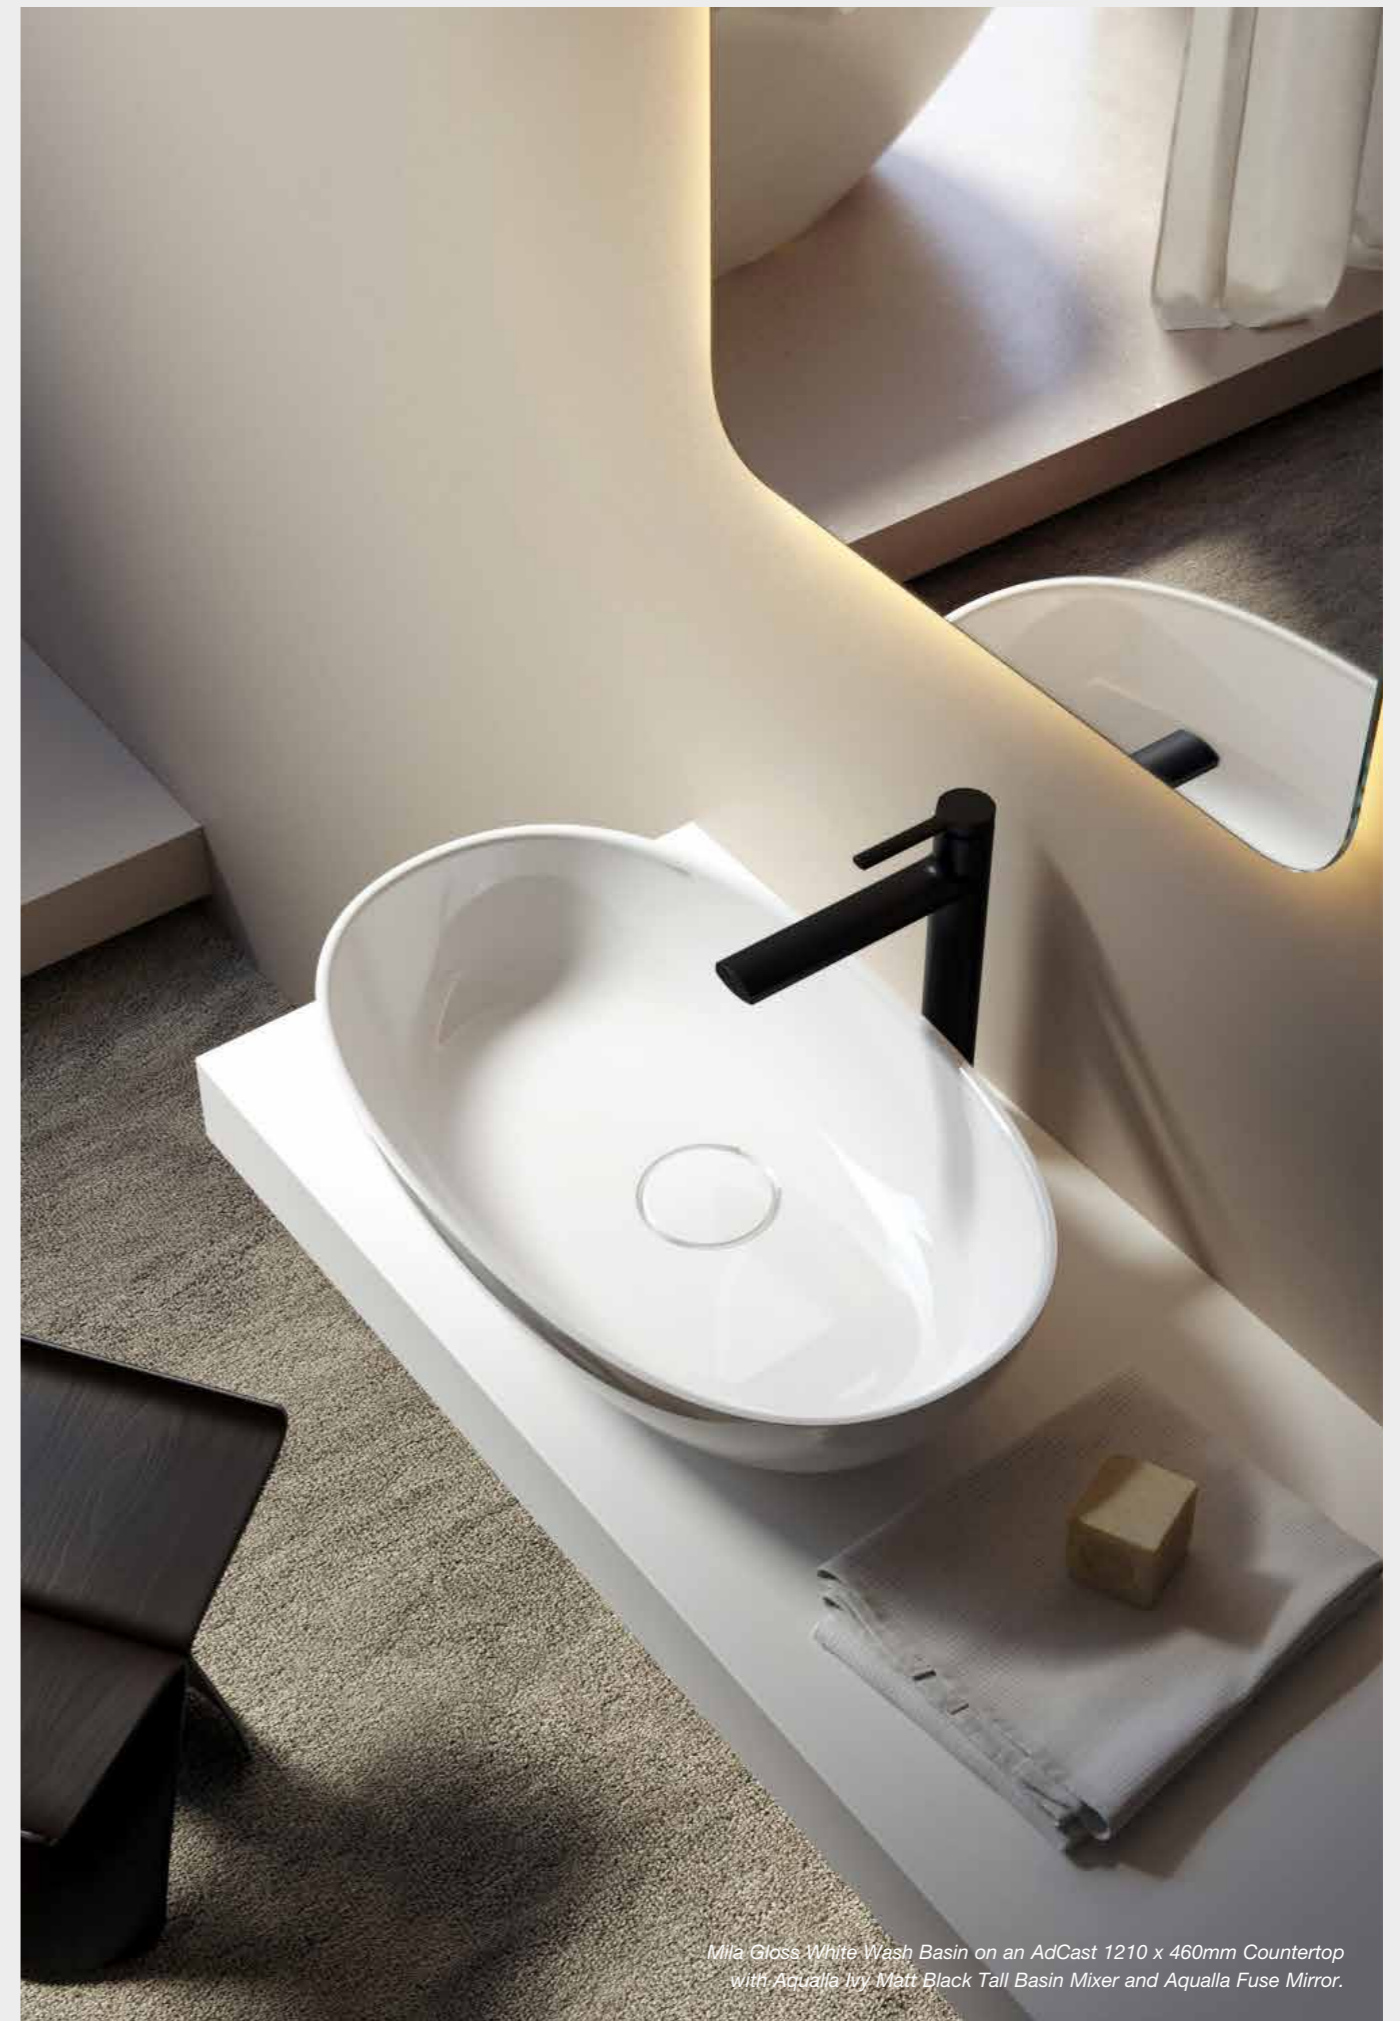

AdCast Stone Wash Basins