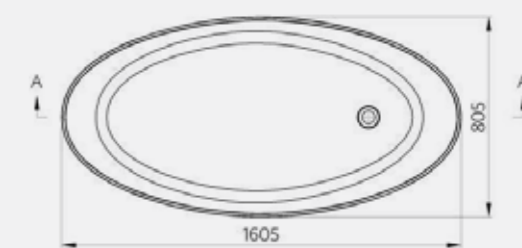

Technical Information

Estimated Volume - 360L