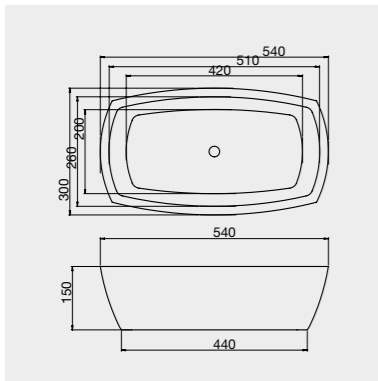

Cara

Size: 540 x 300mm
Weight: 9kg
Code: CRB/WH
£345.08 Inc. VAT / £287.56 Net
Coloured pricing available on request.

AdColour;
Make me yours