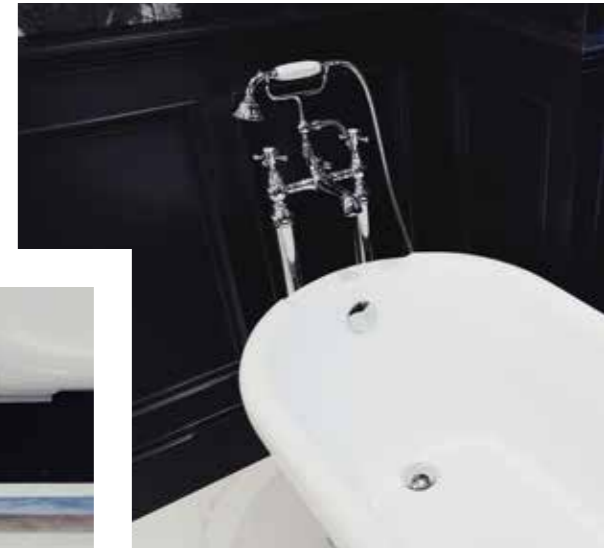

Ely

Enduring traditional design with contemporary elegance, the Ely brings a touch of class to any bathroom.

Featuring chrome ball and claw feet with single ended design, the Ely is the perfect choice for those who want historical grandeur featured in their design.

This beautiful bath comes in white as standard with chrome feet but as an optional extra it is available in a range of colour options to coordinate with any colour scheme.