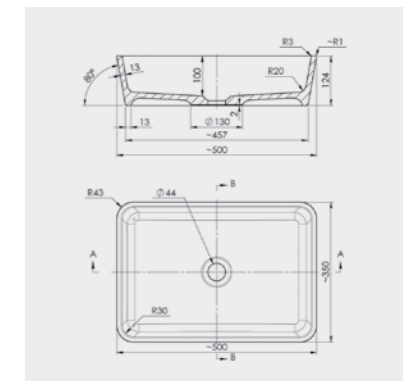

Plazza

Size: 500 x 350 x 124mm
Weight: 6.5kg
Code: PLZ/WH
£338.17 Inc. VAT / £281.81 Net
Coloured pricing available on request.

AdColour;
Make me yours