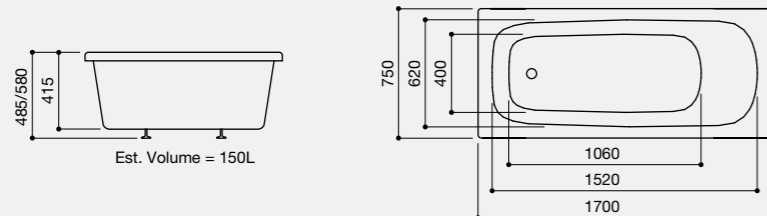

Technical Information