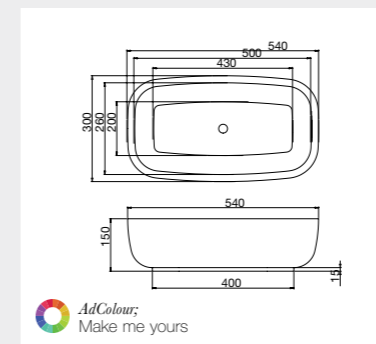

## Olympia/ Olympic

**Size:** 540 x 300mm  
**Weight:** 10kg  
**Code:** OLB/WH  
**£379.58 Inc. VAT / £316.32 Net**  
*Coloured pricing available on request.*