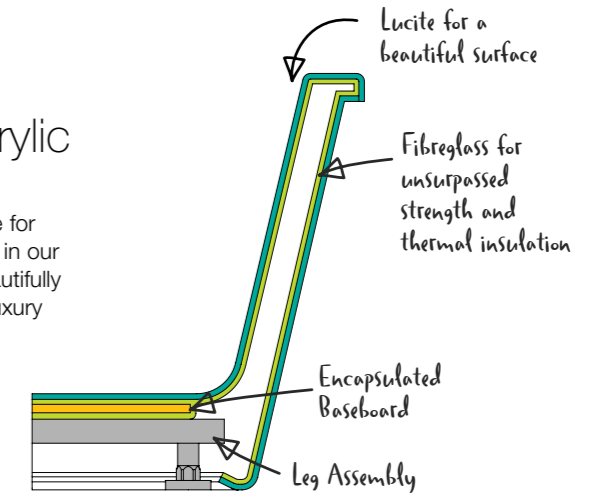

## AdVance by Adamsez - Acrylic

Beautiful AdVance freestanding baths are uniquely handmade for maximum appeal. Both the inside and outside of these baths in our Premium Collection are formed from superior Lucite for a beautifully smooth finish with excellent colour consistency, and in our Luxury Collection finished in a Pure Acrylic.