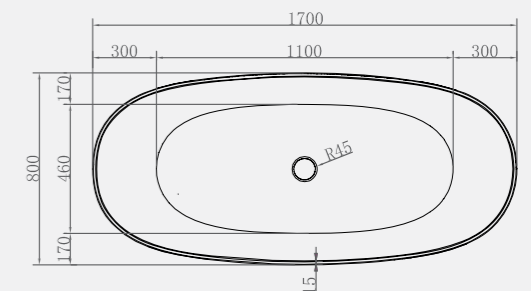

Technical Information

Estimated Volume - 240L