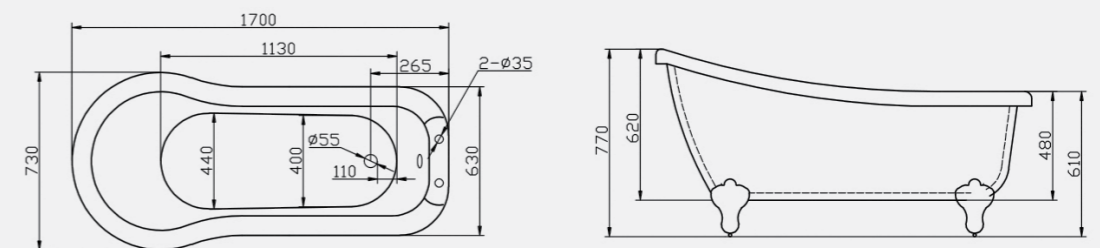

Technical Information

Estimated Volume - 180L