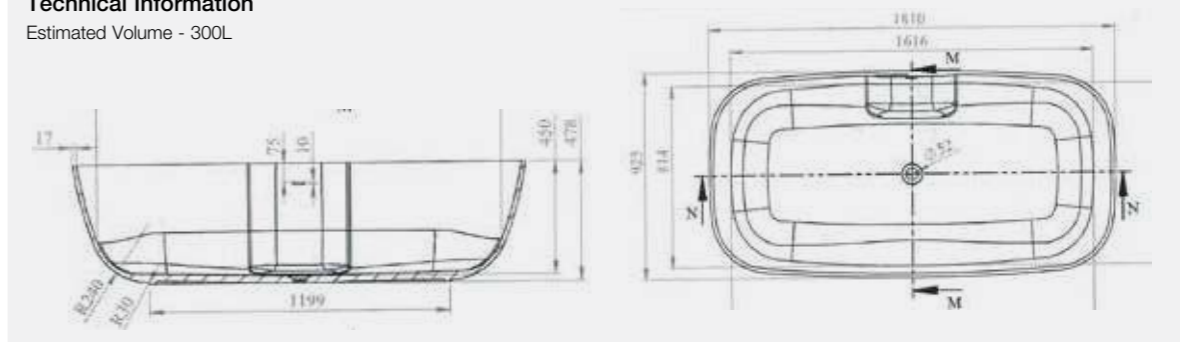

Technical Information

Estimated Volume - 300L