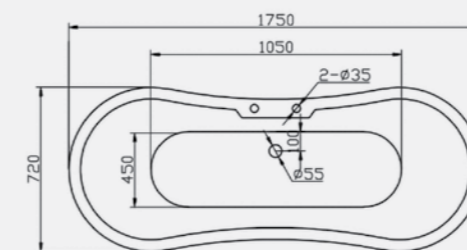

Technical Information

Estimated Volume - 175L