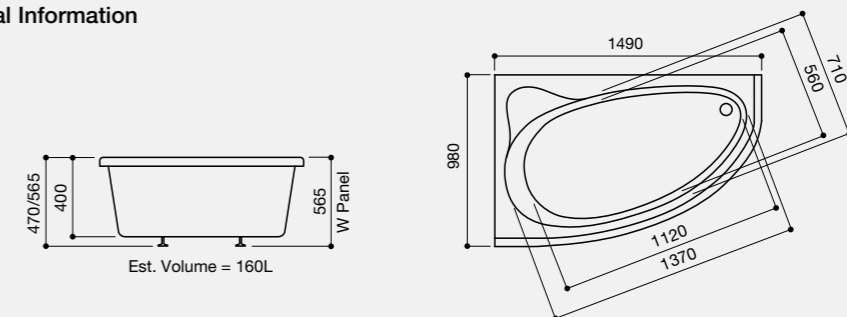

Technical Information