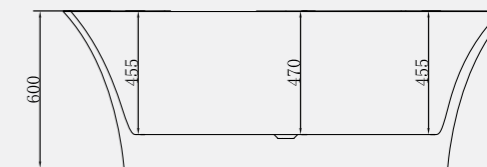

Technical Information

Estimated Volume - 260L