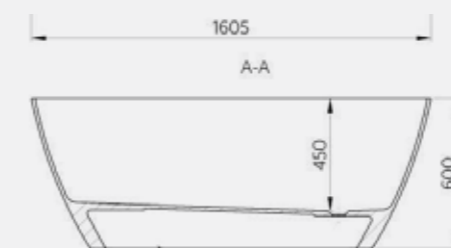

Technical Information

Estimated Volume - 360L