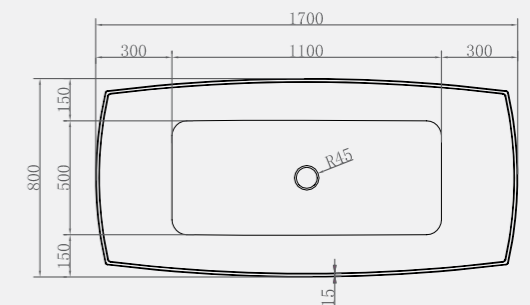

Technical Information

Estimated Volume - 310L