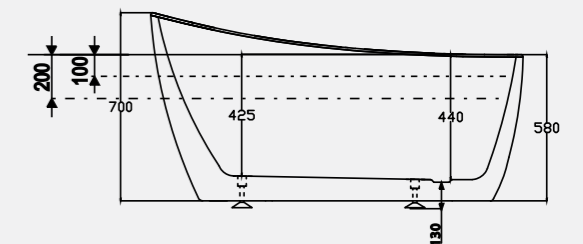

Technical Information

Estimated Volume - 250L