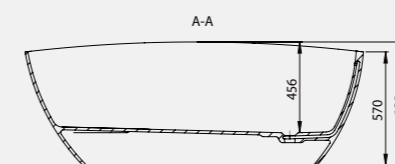

Technical Information

Kensington
Bath Weight 98kg
With built-in overflow
Est. Volume = 300L