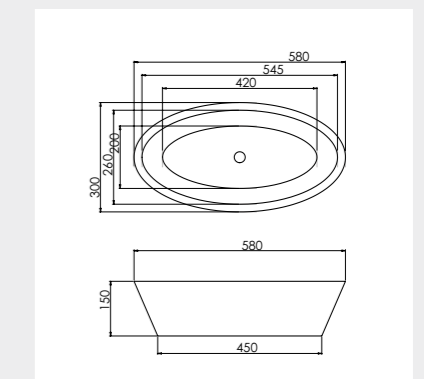

## Olympia/ Olympic

**Size:** 540 x 300mm  
**Weight:** 10kg  
**Code:** OLB/WH  
**£379.58 Inc. VAT / £316.32 Net**  
*Coloured pricing available on request.*

## Calabar

**Size:** 580 x 300mm  
**Weight:** 9kg  
**Code:** CAB/WH  
**£358.88 Inc. VAT / £299.07 Net**  
*Coloured pricing available on request.*

AdColour;  
Make me yours