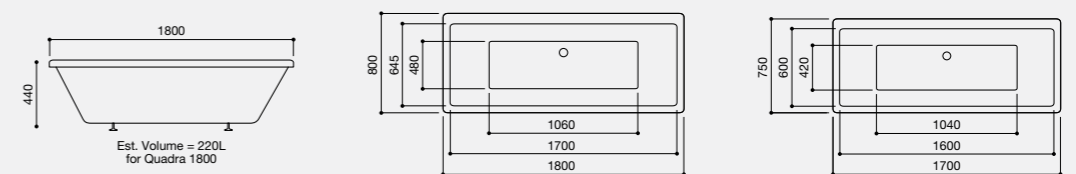

Technical Information