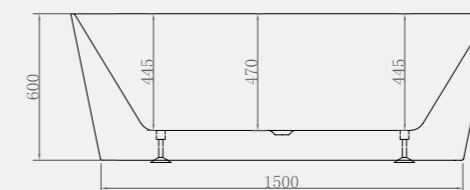

Technical Information

Estimated Volume - 310L