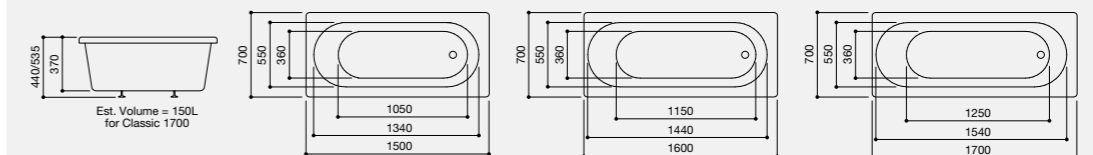

Technical Information