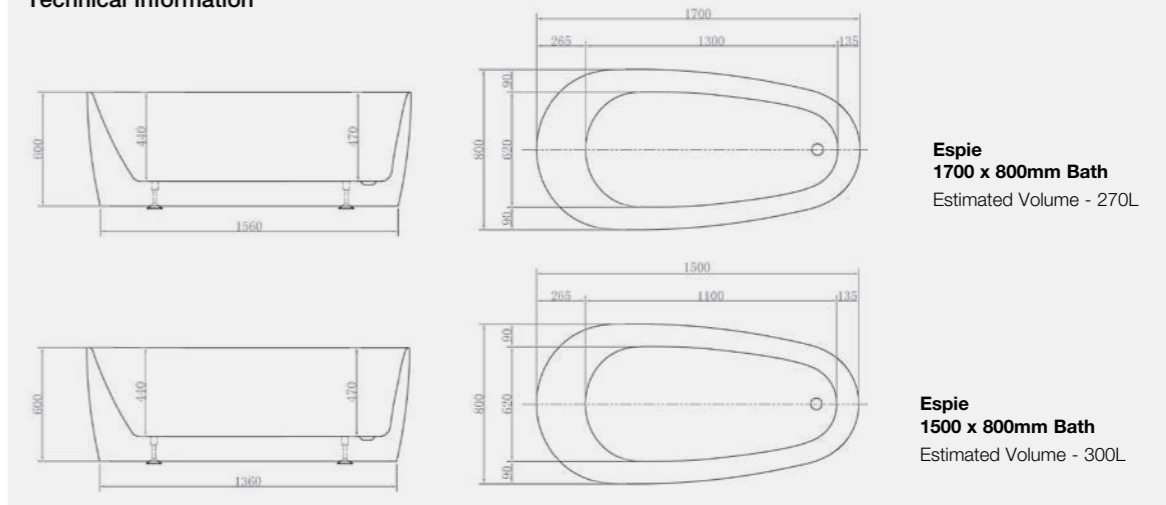

Technical Information