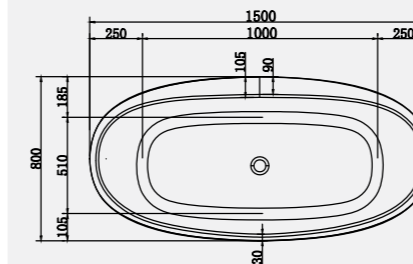

Technical Information

**Capri Small
1500 x 800mm Bath**
Estimated Volume - 220L