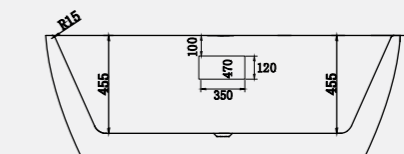

**Capri Large
1700 x 800mm Bath**
Estimated Volume - 265L