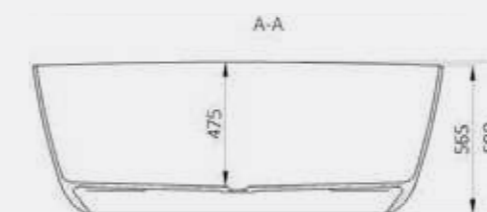

Technical Information

Estimated Volume - 390L