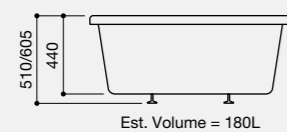

Technical Information