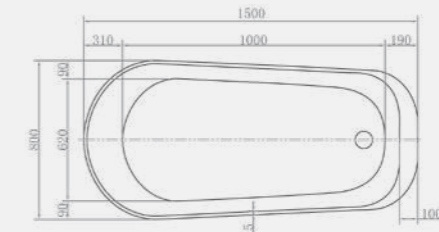

Ennis 1700 x 800mm Bath
Estimated Volume - 250L

Ennis 1500 x 800mm Bath
Estimated Volume - 280L