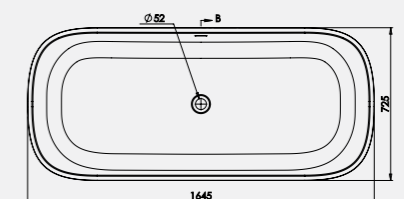

Our Olympic Wash Basin (see page 49) will blend perfectly and complement the Olympic bath in white or coloured.

*Size: 1645 x 725mm*

*Weight: 118kg*

*Size: 1800 x 800mm*

*Weight: 130kg*

**Olympic 1645mm Bath**

Code: FOM/WH

£2,898.63 Inc. VAT / £2,415.53 Net

**Olympic 1800mm Bath**

Code: FOM2/WH

£4,110.89 Inc. VAT / £3,425.74 Net

Coloured pricing available on request.

**Technical Information**

**Olympic 1645mm**  
Bath Weight 118kg  
With internal overflow  
Est. Volume = 180L

**Olympic 1800mm**  
Bath Weight 130kg  
With internal overflow  
Est. Volume = 220L

Pictured with Aqualla Kylee Matt Black Freestanding Bath Shower Mixer - See Page 128.  
Calabar bath shown in bespoke colour finish, price available on request.