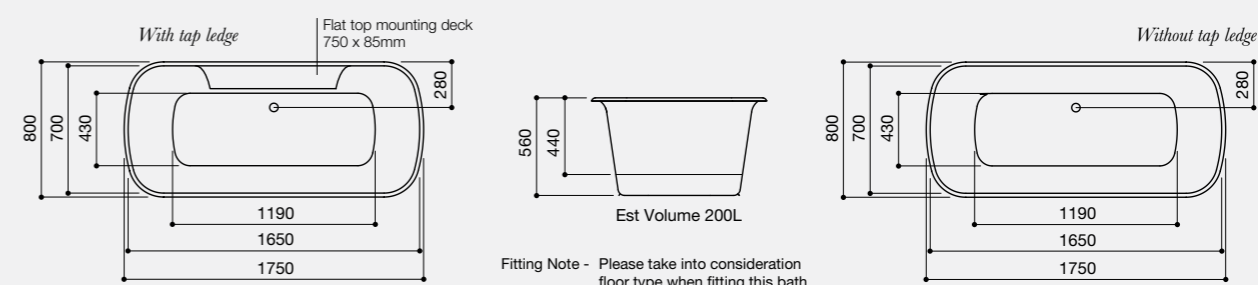

Technical Information