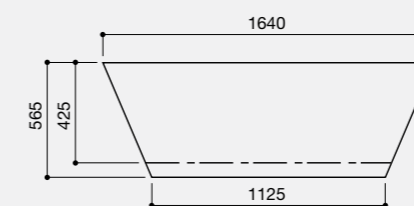

Technical Information

Estimated Volume - 210L