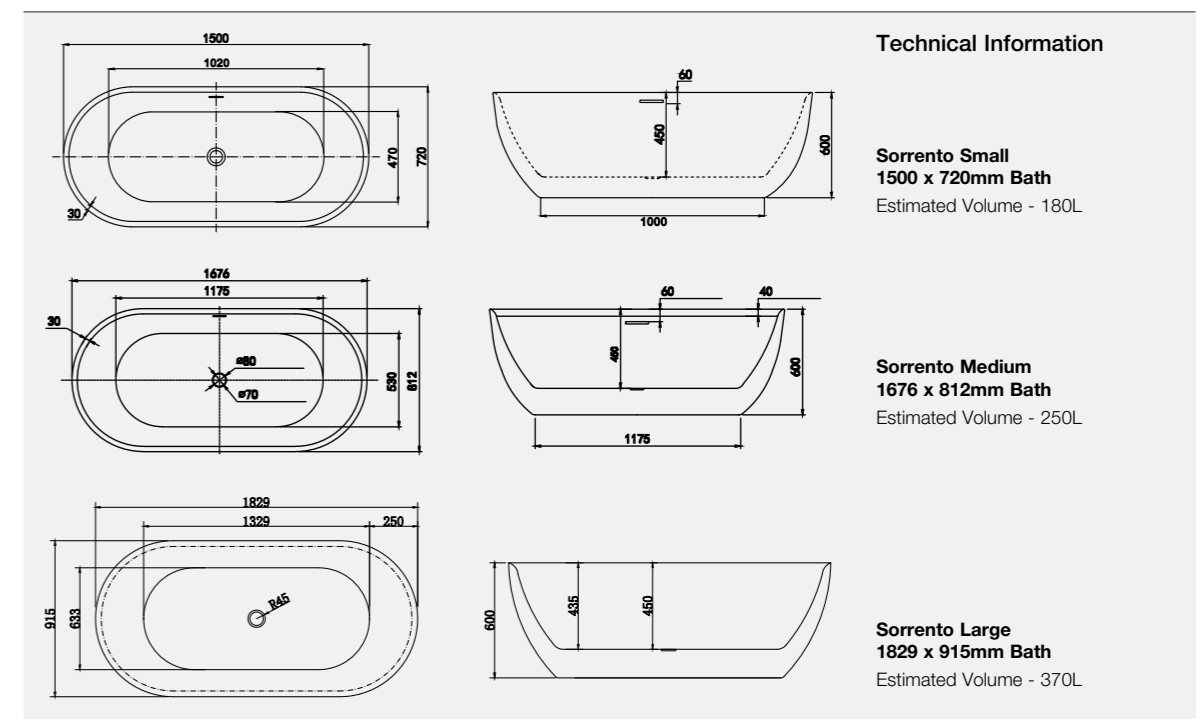

*Coloured pricing available on request.*

*Size: 1500 x 720mm / Weight 40kg*  
*Size: 1676 x 812mm / Weight 47kg*  
*Size: 1829 x 915mm / Weight 55kg*

*Waste & Overflow Cover supplied in various alternative finishes and factory fitted to match Aqualla Brassware - See Page 128 for details.*