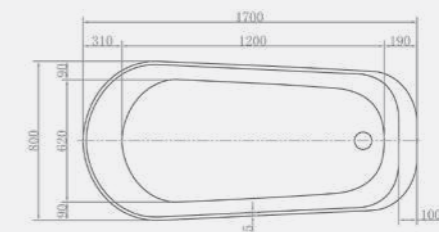

Technical Information

Ennis 1700 x 800mm Bath
Estimated Volume - 250L