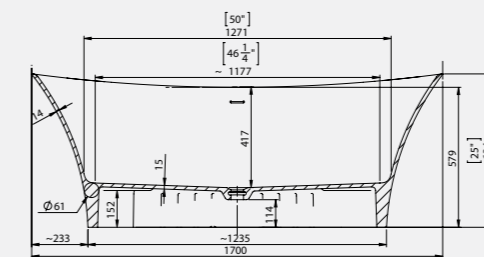

Technical Information

Estimated Volume - 235L