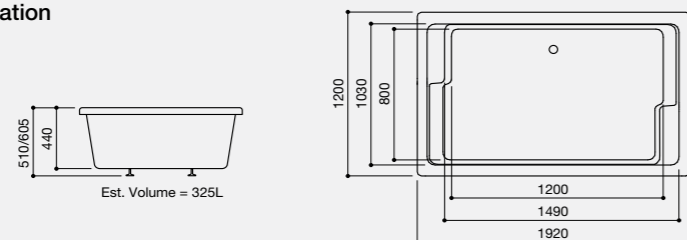

Technical Information