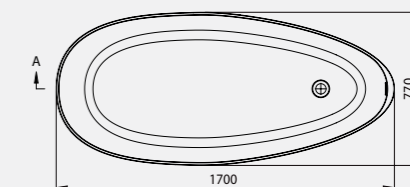

Technical Information

Kensington
Bath Weight 98kg
With built-in overflow
Est. Volume = 300L