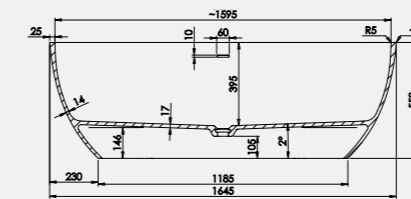

Code: FOM/WH

£2,898.63 Inc. VAT / £2,415.53 Net

**Olympic 1800mm Bath**

Code: FOM2/WH

£4,110.89 Inc. VAT / £3,425.74 Net

Coloured pricing available on request.

**Technical Information**

**Olympic 1645mm**  
Bath Weight 118kg  
With internal overflow  
Est. Volume = 180L