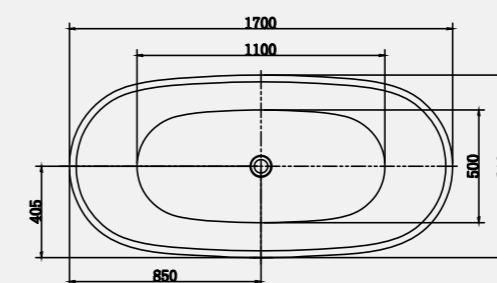

Technical Information

Estimated Volume - 210L