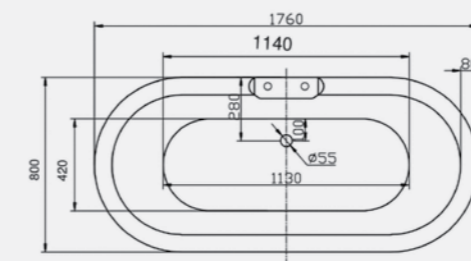

Technical Information

Estimated Volume - 175L

*Pictured with Aqualla Kylee Chrome
Freestanding Bath Shower Mixer - See Page 128.*