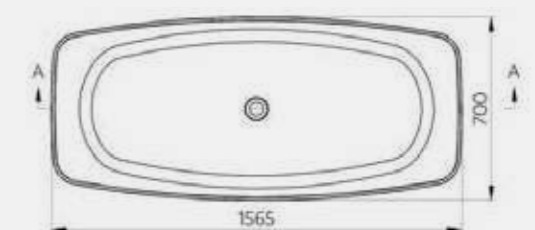

Technical Information

Estimated Volume - 390L