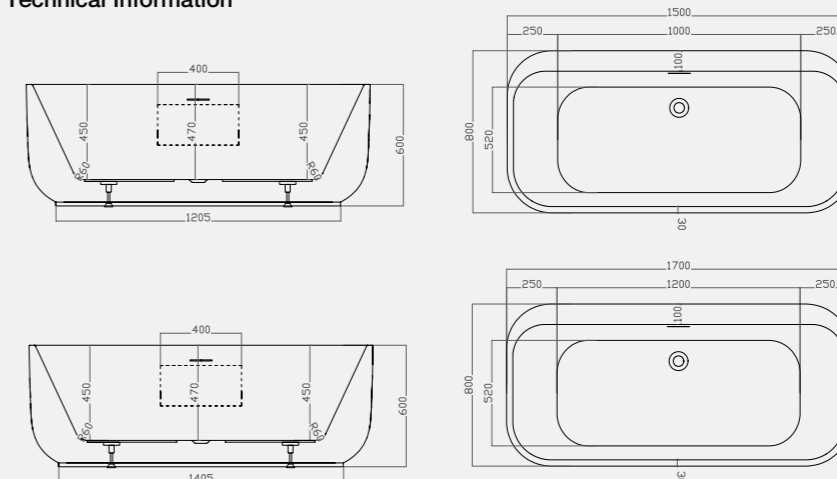

Technical Information

Copelyn 1700 x 800mm Bath
Estimated Volume - 300L

Copelyn 1500 x 800mm Bath
Estimated Volume - 260L