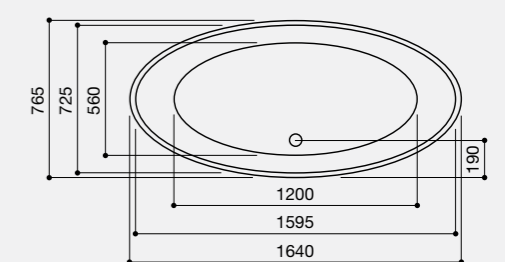

Technical Information

Estimated Volume - 210L