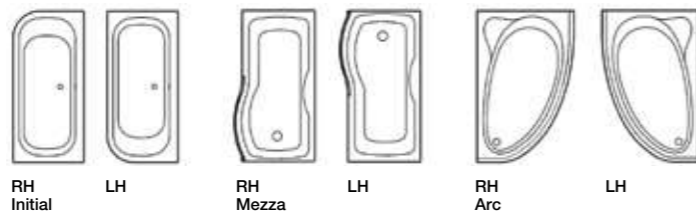

Ancillaries