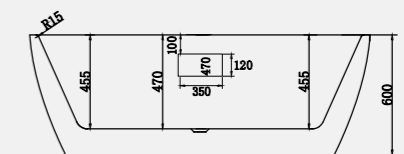

Technical Information

**Capri Small
1500 x 800mm Bath**
Estimated Volume - 220L