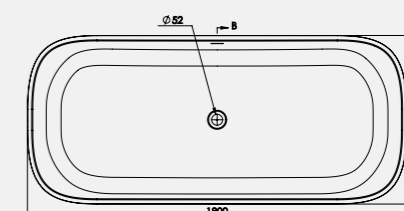

Our Olympic Wash Basin (see page 49) will blend perfectly and complement the Olympic bath in white or coloured.

*Size: 1645 x 725mm*

*Weight: 118kg*

*Size: 1800 x 800mm*

*Weight: 130kg*

**Olympic 1645mm Bath**

Code: FOM/WH

£2,898.63 Inc. VAT / £2,415.53 Net

**Olympic 1800mm Bath**

Code: FOM2/WH

£4,110.89 Inc. VAT / £3,425.74 Net

Coloured pricing available on request.

**Technical Information**

**Olympic 1645mm**  
Bath Weight 118kg  
With internal overflow  
Est. Volume = 180L

**Olympic 1800mm**  
Bath Weight 130kg  
With internal overflow  
Est. Volume = 220L

Pictured with Aqualla Kylee Matt Black Freestanding Bath Shower Mixer - See Page 128.  
Calabar bath shown in bespoke colour finish, price available on request.