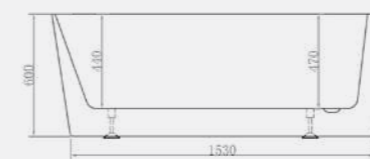

Technical Information

Ennis 1700 x 800mm Bath
Estimated Volume - 250L