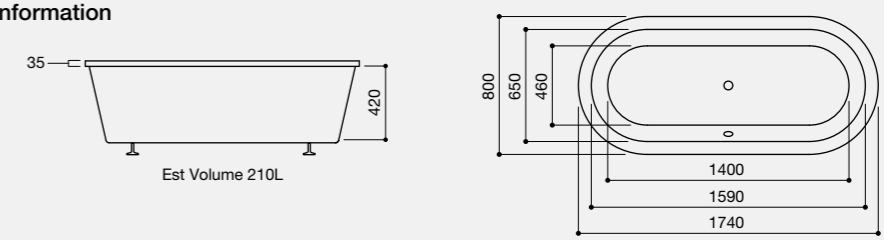

Technical Information