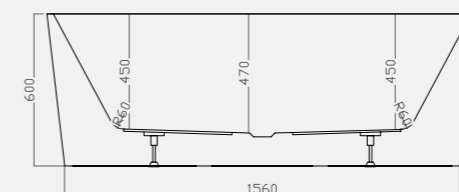

Toledo

Avant-garde in design, the Toledo entertains delicately rounded edges, expertly crafted for a slim finish.

The Toledo's gliding back, designed to rest against the wall, hosts a modern tap ledge.

- Minimal slimline edge design
- Generous internal bathing area
- Discrete integrated overflow
- White clicker waste and slimline trap as standard

Size: 1700 x 800mm / Weight 69kg

Toledo 1700 x 800mm Bath

Code: FSTODE/WH

£1,797.60 Inc. VAT / £1,498.00 Net

Coloured pricing available on request.

Technical Information

Estimated Volume - 290L