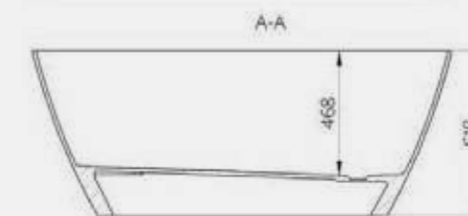

Technical Information

Estimated Volume - 390L