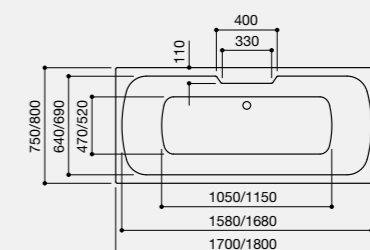

Solar Pure

1700 x 750mm
1800 x 800mm

The Solar is a very streamlined contemporary bath with unbelievable shoulder room and depth for a really fantastic soak. It looks great with the one-piece mono panel.

Solar Pure 1700
Without Tap Ledge
Code: SLN/WH

£572.48 Inc. VAT / £477.07 Net

Solar Pure 1800
Without Tap Ledge
Code: S8N/WH

£652.19 Inc. VAT / £543.49 Net

Optional Extras

(See Page 124 for Ancillary Pricing)

Adamsez Excel	EXC
1700 x 750mm Mono L Panel	PL4
1700mm Mono Front Panel	PF1
1800 x 800mm Mono L Panel	PL8
1800mm Mono Front Panel	PF2
8 Jet Whirlpool System	WP8
12 Jet Whirlpool System	WP12

Technical Information

Solar

1700 x 750mm
1800 x 800mm

All the benefits of the Solar, but with the advantage of an integrated tap ledge.

Solar 1700
With Tap Ledge
Code: SLA/WH

£572.48 Inc. VAT / £477.07 Net

Solar 1800
With Tap Ledge
Code: S8W/WH

£652.19 Inc. VAT / £543.49 Net

Optional Extras

(See Page 124 for Ancillary Pricing)

Adamsez Excel	EXC
1700 x 750mm Mono L Panel	PL4
1700mm Mono Front Panel	PF1
1800 x 800mm Mono L Panel	PL8
1800mm Mono Front Panel	PF2
8 Jet Whirlpool System	WP8
12 Jet Whirlpool System	WP12

Technical Information