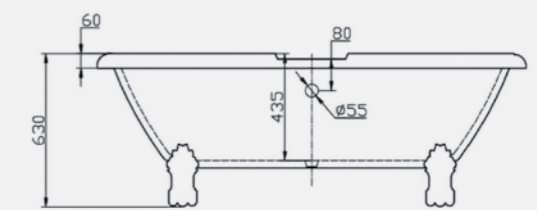

Technical Information

Estimated Volume - 175L

*Pictured with Aqualla Kylee Chrome
Freestanding Bath Shower Mixer - See Page 128.*