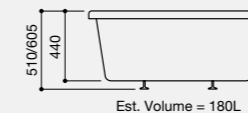

Technical Information