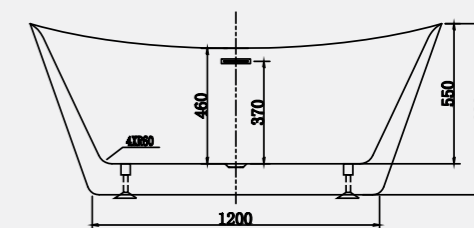

Technical Information

Estimated Volume - 210L