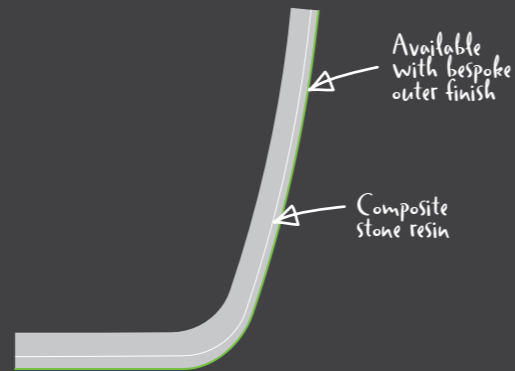

Freestanding Baths

As Britain's oldest and most respected bathroom company, we have been involved in the wonderful art of combining form and function and of merging the finest materials with time tested expertise for longer than any other bath manufacturer - To create a range of beautifully proportioned freestanding baths that are unsurpassed for quality, design, innovation and comfort.

AdCast by Adamsez - Stone

Our flagship Olympia and Olympic baths are made from AdCast. These composite stone baths are cast from the finest of materials to ensure a supreme finish that will last a lifetime. Handmade by our skilled artisans, these baths are available with bespoke outer finishes.