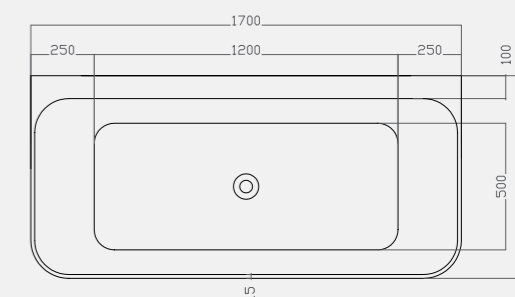

Toledo

Avant-garde in design, the Toledo entertains delicately rounded edges, expertly crafted for a slim finish.

The Toledo's gliding back, designed to rest against the wall, hosts a modern tap ledge.

- Minimal slimline edge design
- Generous internal bathing area
- Discrete integrated overflow
- White clicker waste and slimline trap as standard

Size: 1700 x 800mm / Weight 69kg

Toledo 1700 x 800mm Bath

Code: FSTODE/WH

£1,797.60 Inc. VAT / £1,498.00 Net

Coloured pricing available on request.

Technical Information

Estimated Volume - 290L