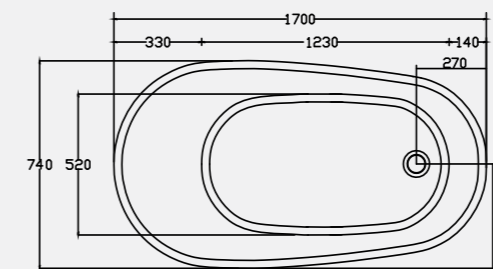

Technical Information

Estimated Volume - 250L