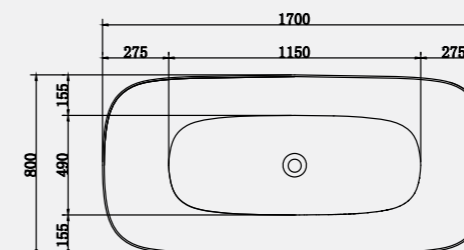

## Technical Information

Estimated Volume - 250L

Image shows bespoke finished grey bath with coordinating grey feet - Available as an optional extra.

 *AdColour;*  
Make me yours