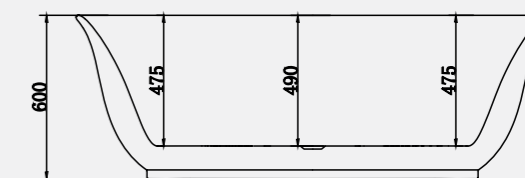

## Technical Information

Estimated Volume - 250L

Image shows bespoke finished grey bath with coordinating grey feet - Available as an optional extra.

 *AdColour;*  
Make me yours