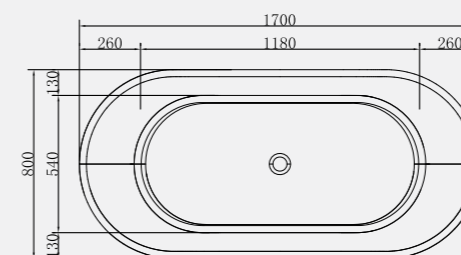

Technical Information

Estimated Volume - 260L