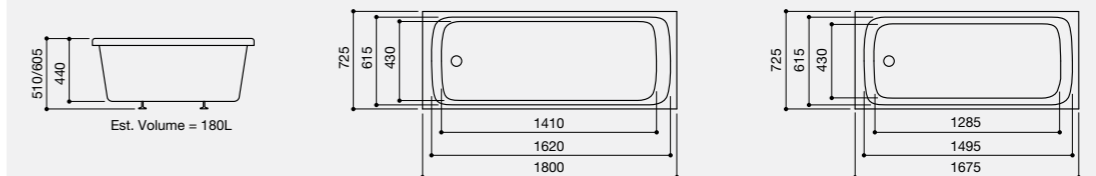

Technical Information