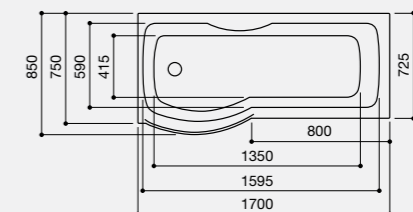

1700 x 850mm

Mezza

Mezza - Left Hand

Code: MZL/WH

£670.32 Inc. VAT / £558.60 Net

Mezza - Right Hand

Code: MZR/WH

£670.32 Inc. VAT / £558.60 Net

Mezza Screen Universal Handed

Code: SCM/CFI

£556.30 Inc. VAT / £463.59 Net

Optional Extras

(See Page 124 for Ancillary Pricing)

Adamsez Excel	EXC
Mezza Mono L Panel	PL9
Mezza Mono Front Panel	PF6
8 Jet Whirlpool System	WP8
12 Jet Whirlpool System	WP12
Mezza Combi = Bath, Mono L Panel & Screen, or Luxury Front Panel	
Left Hand	MZL/PK
Right Hand	MZR/PK

See Page 130 for Bath Hand Options

Technical Information