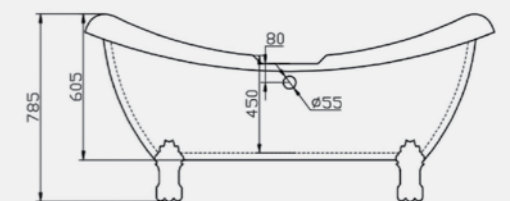

Technical Information

Estimated Volume - 175L