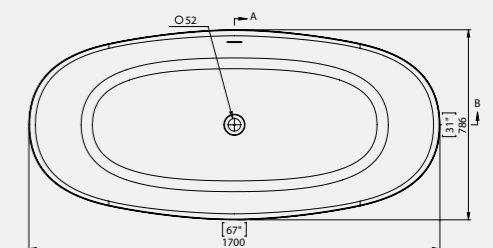

Technical Information

Estimated Volume - 235L