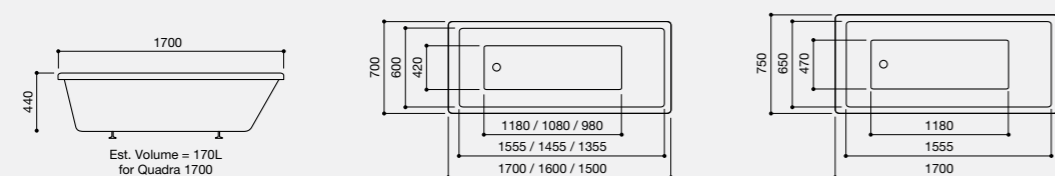

Technical Information