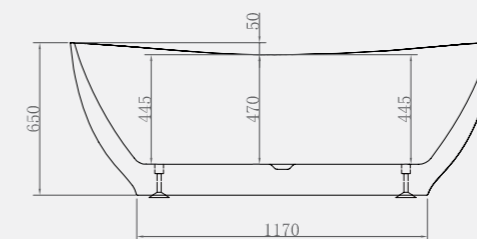

Technical Information

Estimated Volume - 240L