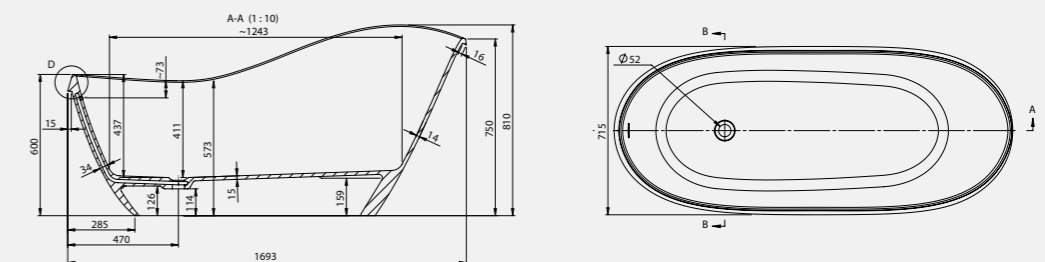

Technical Information

Estimated Volume - 210L