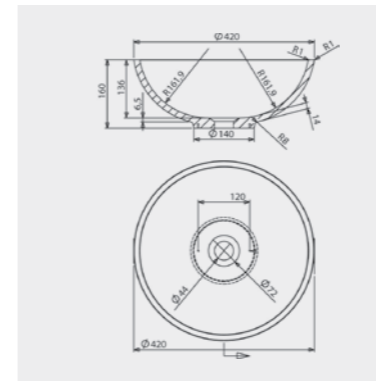

Orb

Size: 420 x 160mm
Weight: 11kg
Code: ORB/WH
£262.26 Inc. VAT / £218.55 Net
Coloured pricing available on request.

AdColour;
Make me yours