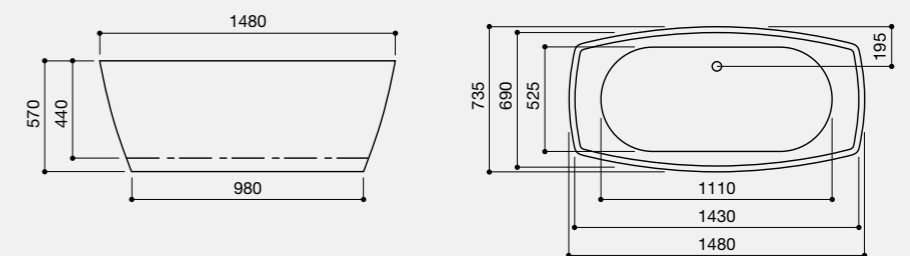

Technical Information

Estimated Volume - 220L