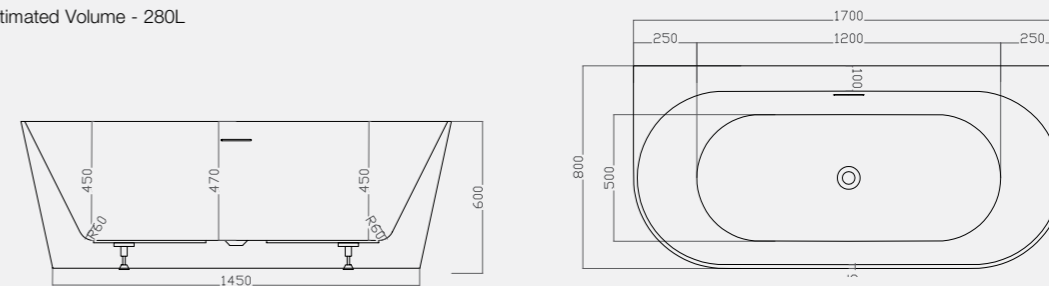

Technical Information

Estimated Volume - 280L