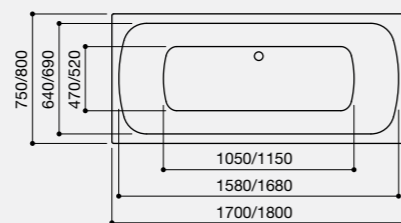

Technical Information