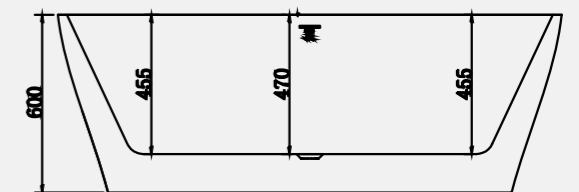

Technical Information

Estimated Volume - 320L