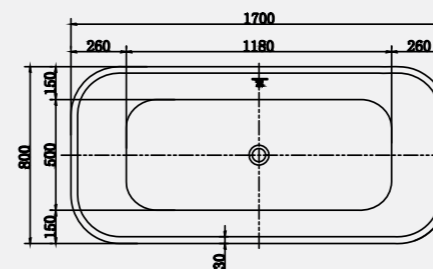

Technical Information

Estimated Volume - 320L