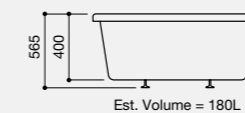

Technical Information