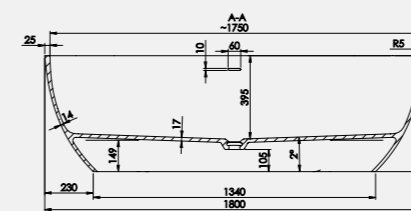

Code: FOM/WH

£2,898.63 Inc. VAT / £2,415.53 Net

**Olympic 1800mm Bath**

Code: FOM2/WH

£4,110.89 Inc. VAT / £3,425.74 Net

Coloured pricing available on request.

**Technical Information**

**Olympic 1645mm**  
Bath Weight 118kg  
With internal overflow  
Est. Volume = 180L