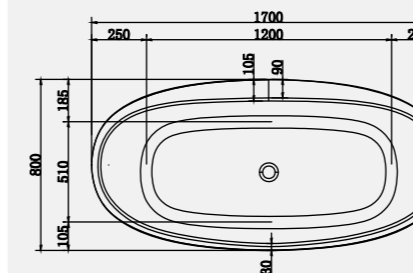

**Capri Large
1700 x 800mm Bath**
Estimated Volume - 265L