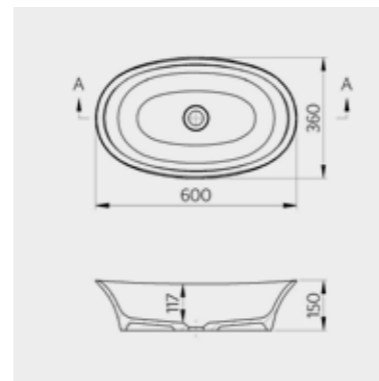

Rochester

Size: 600 x 360 x 150mm
Weight: 12kg
Code: ROB/WH
£372.67 Inc. VAT / £310.56 Net
Coloured pricing available on request.

AdColour;
Make me yours