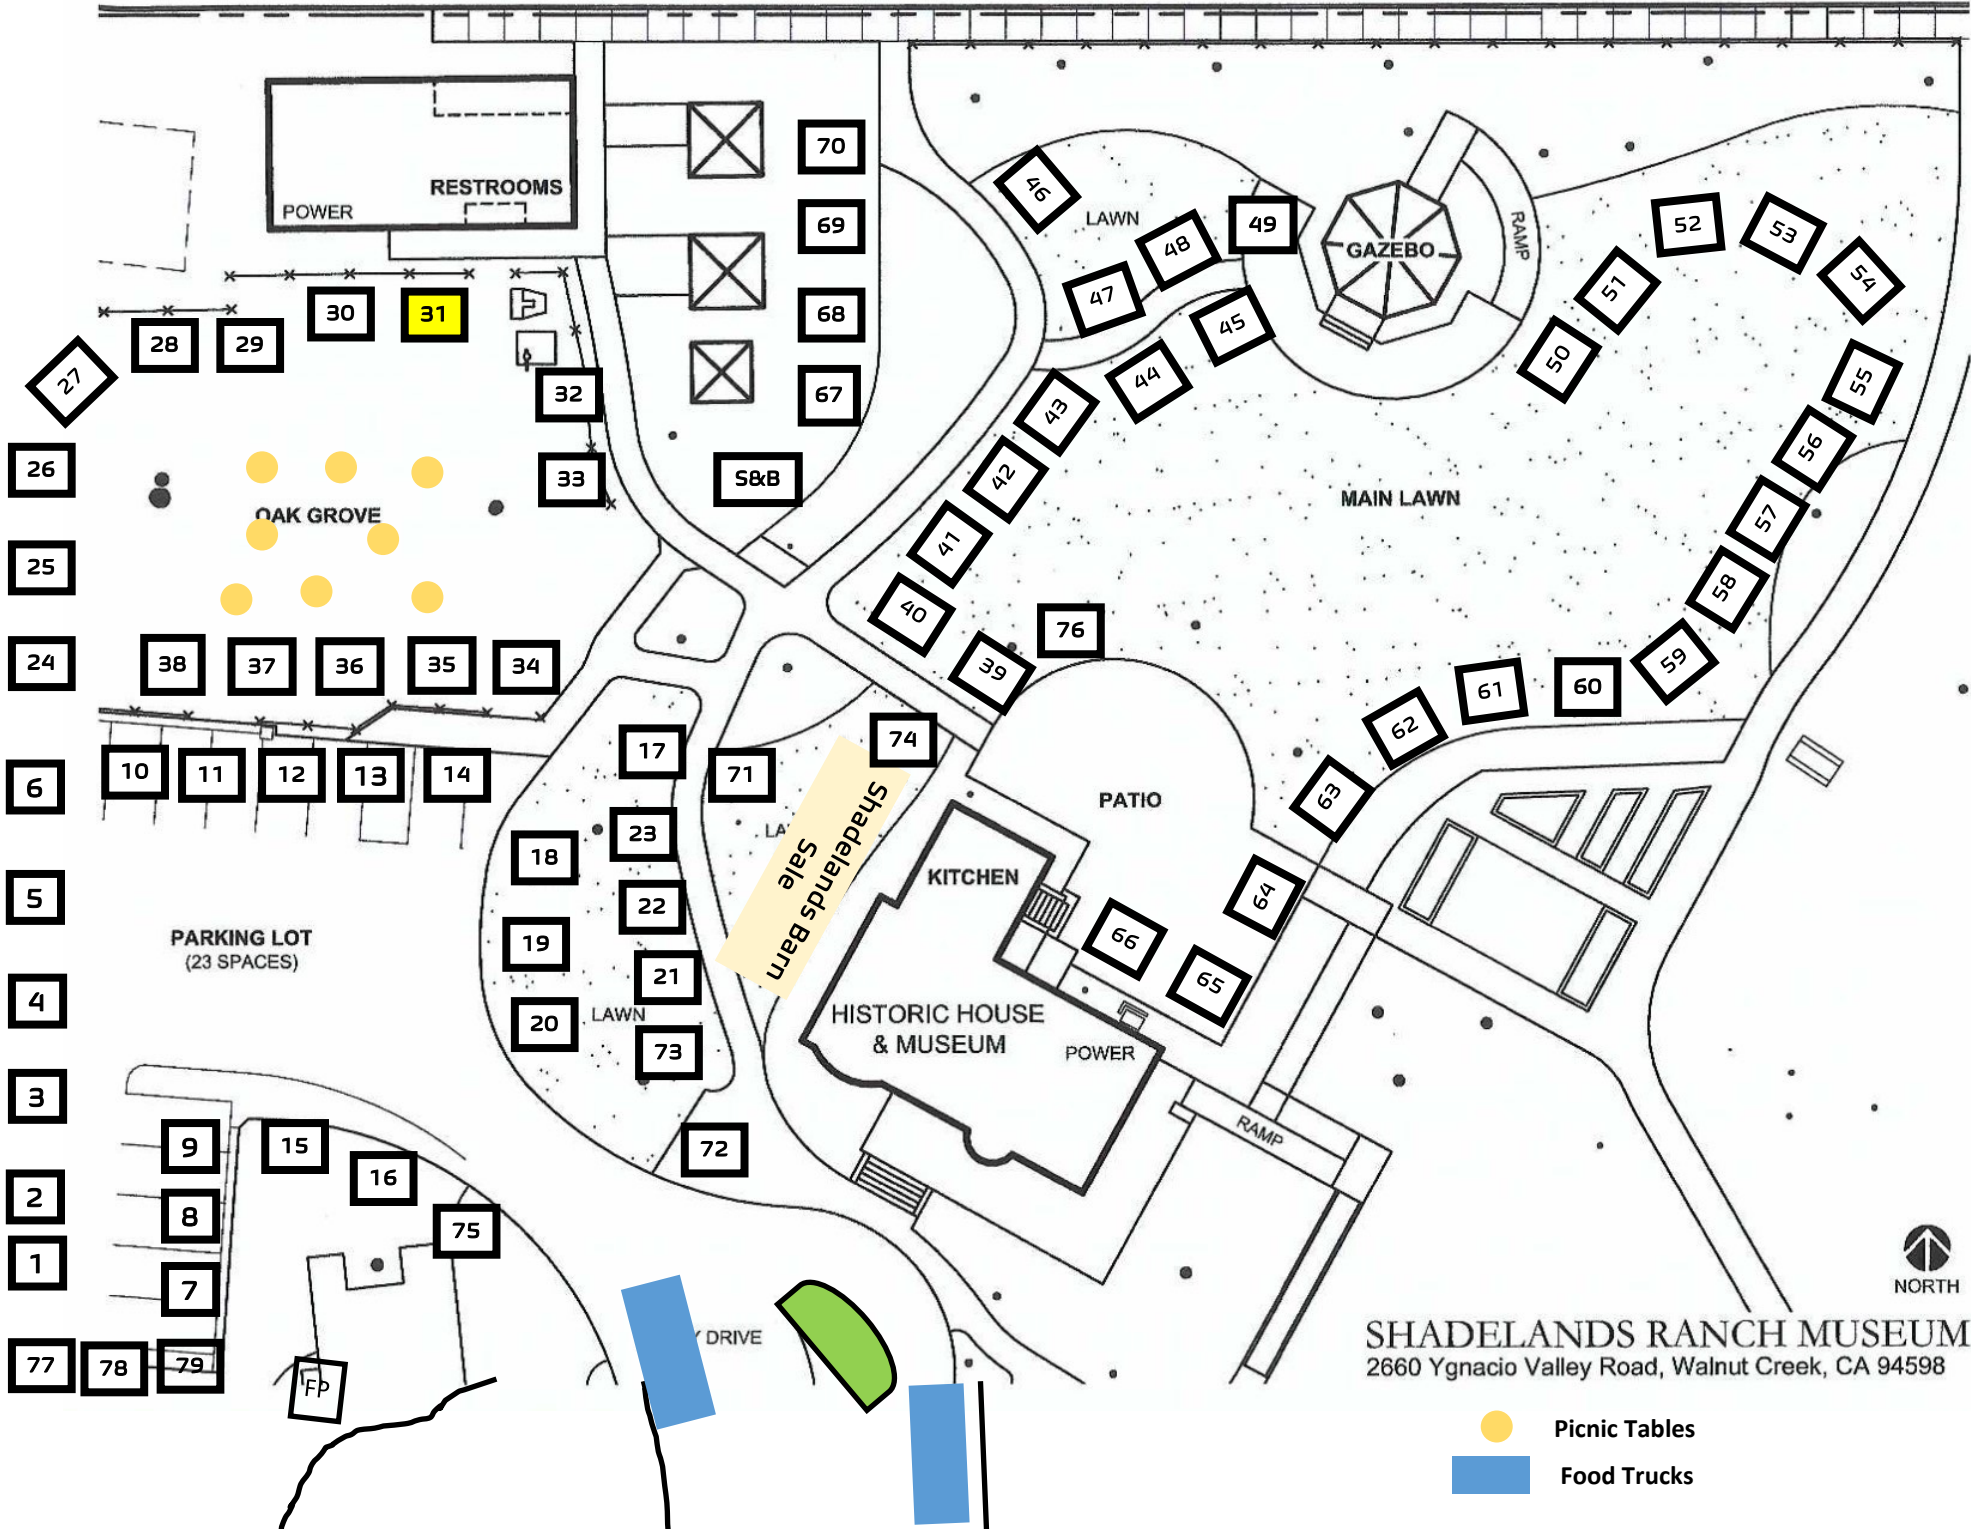

PARKING LOT

PARKING LOT

PARKING LOT

PARKING LOT

**SHADELANDS RANCH MUSEUM**  
 2660 Ygnacio Valley Road, Walnut Creek, CA 94598

- Picnic Tables
- Food Trucks