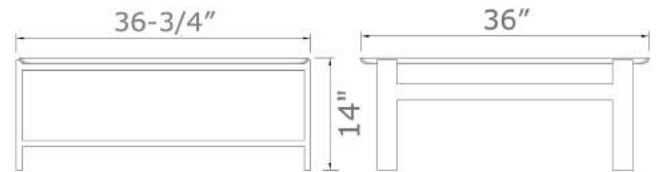

contemporary design | chicago made

Olmsted Coffee Table - Square

14”H x 36 3/4”W x 36”D

The Olmsted Coffee Table appears to be two different designs: on one side, the pedestal base’s wider face-grain gives the table visual heft; on the other, the slender side-grain creates the impression of a much lighter piece. Crafted from solid, American hardwood with a hand-rubbed, natural oil and wax finish.

- Available in a variety of finishes and wood types
- Available in custom dimensions
- Made in Chicago.
- Lead Time: 4-6 Weeks

Material

- Ash + Danish soap
- Cherry + natural oil and wax
- Walnut + natural oil and wax
- White oak + natural oil and wax