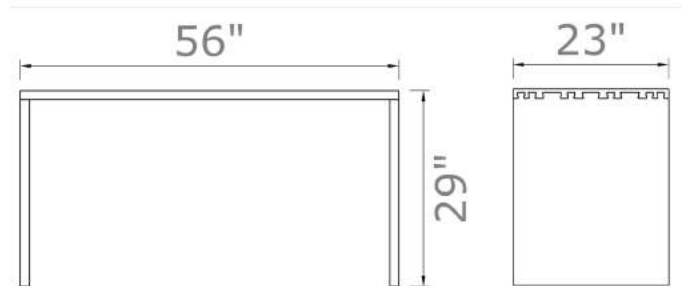

Simone Table

29"H x 56"W x 23"D

The Simone Collection juxtaposes disparate design eras and traditions. The dovetails are a longtime favorite of traditional woodworkers and are as beautiful as they are strong. The dovetails are spaced irregularly and offer visual complexity, to an otherwise understated form.

- Crafted from solid, American hardwood.
- Available in a variety of finishes and wood types
- Available in custom dimensions
- Made in Chicago.
- Lead Time: 5-7 Weeks