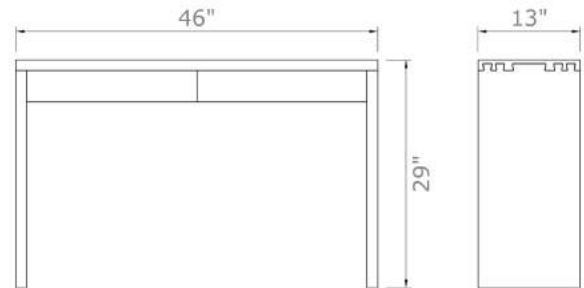

Material

Ash + Danish soap
Cherry + natural oil and wax
Walnut + natural oil and wax
White oak + natural oil and wax