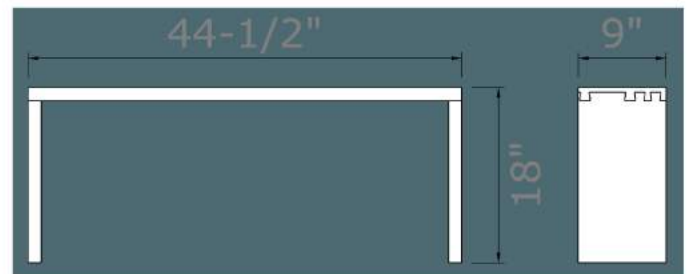

Material

Ash + Danish soap
Cherry + natural oil and wax
Walnut + natural oil and wax
White oak + natural oil and wax