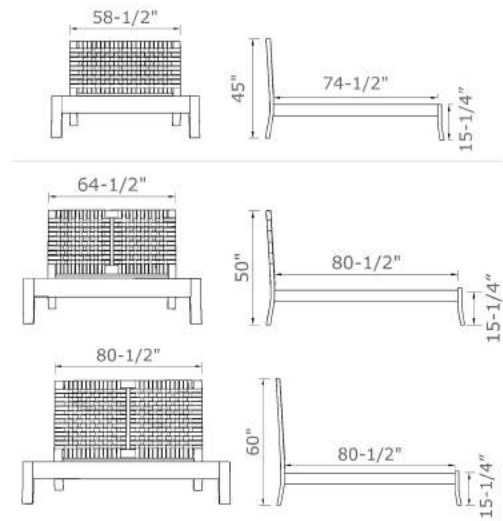

## Riga Bed

### 13 3/4" Slat Height | Standard Bed Sizes

Inspired by Scandinavian design, the weave on the Riga Bed's headboard uses natural cotton strapping that is stretched taut to provide comfortable yet sturdy support. The slats are cut from Baltic birch plywood. Crafted from solid, American hardwood with a hand-rubbed, natural oil and wax finish.

- Available in a variety of finishes and wood types
- Available in custom dimensions
- Made in Chicago.
- Lead Time: 6-8 Weeks