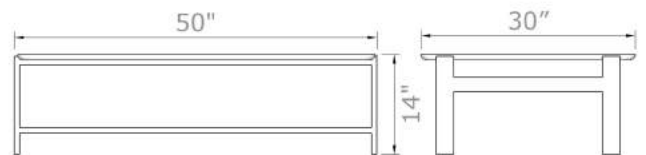

Olmsted Coffee Table - Rectangle

14"H x 50"W x 30"D

The Olmsted Coffee Table appears to be two different designs: on one side, the pedestal base's wider face-grain gives the table visual heft; on the other, the slender side-grain creates the impression of a much lighter piece. Crafted from solid, American hardwood with a hand-rubbed, natural oil and wax finish.

- Available in a variety of finishes and wood types
- Available in custom dimensions
- Made in Chicago.
- Lead Time: 4-6 Weeks

Material

Ash + Danish soap
Cherry + natural oil and wax
Walnut + natural oil and wax
White oak + natural oil and wax