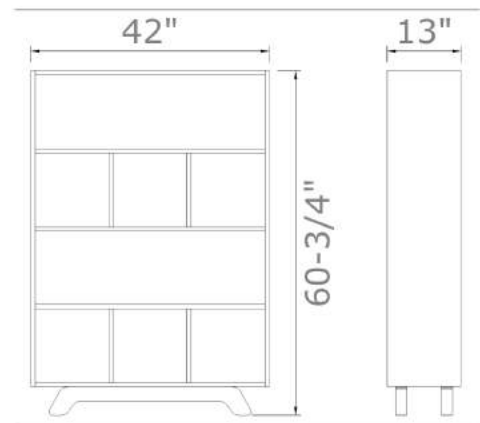

Material

Ash + Danish soap
Cherry + natural oil and wax
Walnut + natural oil and wax
White oak + natural oil and wax