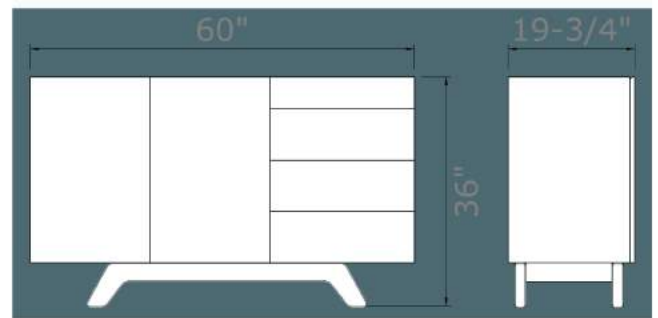

Material

Ash + Danish soap
Cherry + natural oil and wax
Walnut + natural oil and wax
White oak + natural oil and wax