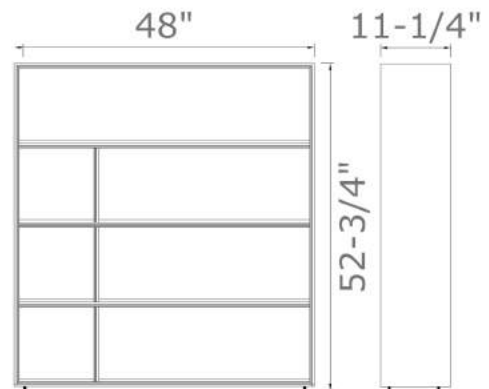

Material

- Ash + Danish soap
- Cherry + natural oil and wax
- Walnut + natural oil and wax
- White oak + natural oil and wax