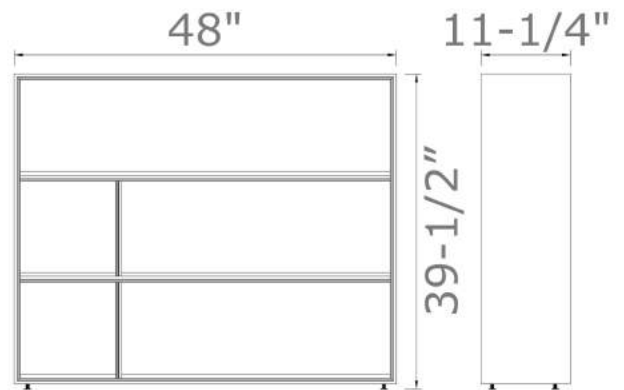

Material

Ash + Danish soap
Cherry + natural oil and wax
Walnut + natural oil and wax
White oak + natural oil and wax