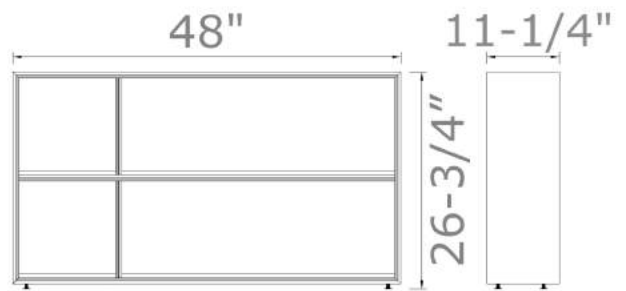

Material

- Ash + Danish soap
- Cherry + natural oil and wax
- Walnut + natural oil and wax
- White oak + natural oil and wax