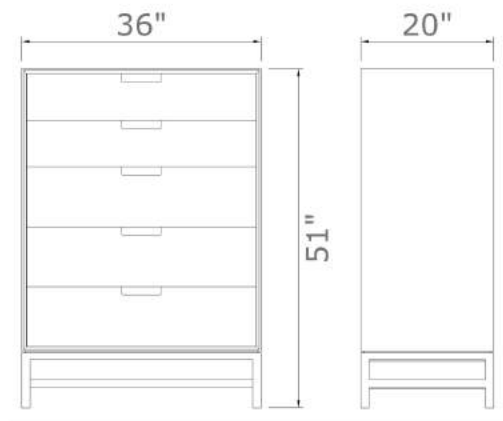

Material

Ash + Danish soap
Cherry + natural oil and wax
Walnut + natural oil and wax
White oak + natural oil and wax