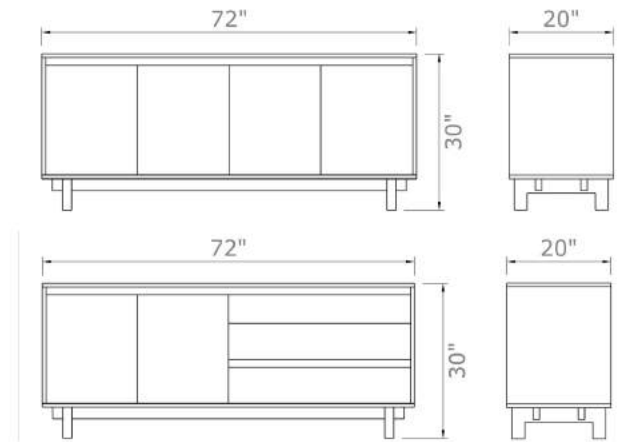

Material

- Ash + Danish soap
- Cherry + natural oil and wax
- Walnut + natural oil and wax
- White oak + natural oil and wax