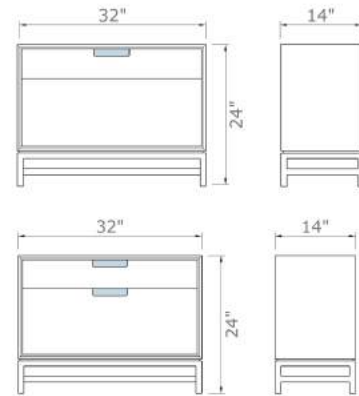

Material

Ash + Danish soap
Cherry + natural oil and wax
Walnut + natural oil and wax
White oak + natural oil and wax