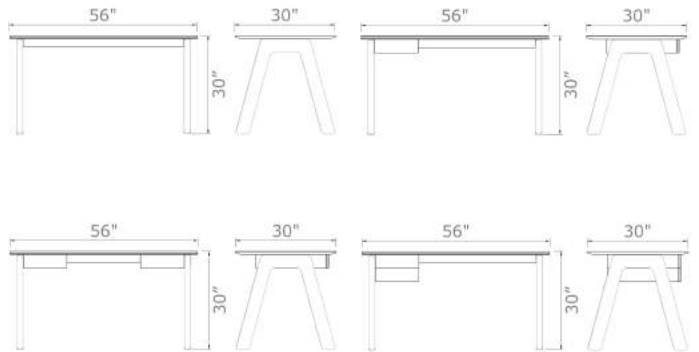

Material

- Ash + Danish soap
- Cherry + natural oil and wax
- Walnut + natural oil and wax
- White oak + natural oil and wax