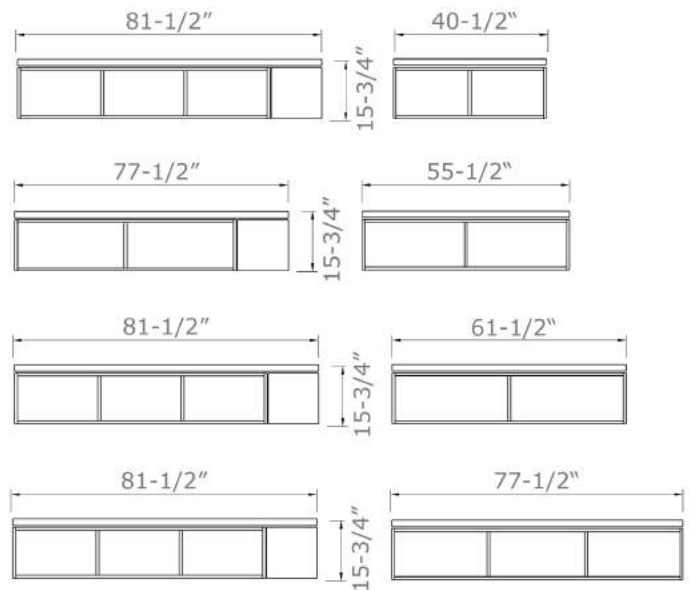

contemporary design | chicago made

Shown in white oak

Avers Bed without Drawers

15 3/4" H | Standard Bed Sizes

A platform bed with ample storage. Emphasizing functional utility, the Avers Bed comes with either six storage drawers, or six open compartments-- great for anything from extra bedding to books. Composed of three storage boxes, and a separate platform, the Avers Bed can be put together quickly and intuitively.

- Crafted from a combination of solid, American hardwood and architectural grade plywood.
- Available in a variety of finishes and wood types
- Available in custom dimensions
- Made in Chicago.
- Lead Time: 5-7 Weeks