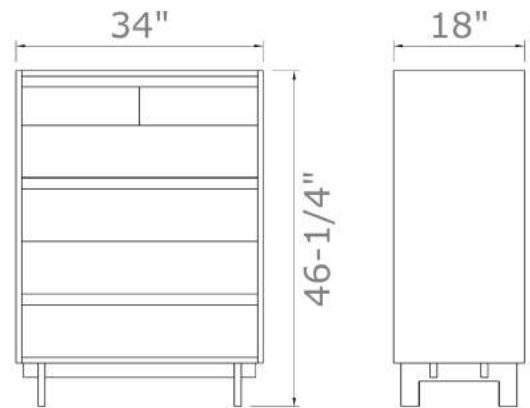

Material

Ash + Danish soap
Cherry + natural oil and wax
Walnut + natural oil and wax
White oak + natural oil and wax