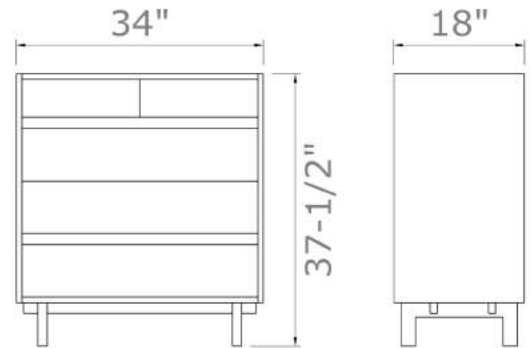

Material

- Ash + Danish soap
- Cherry + natural oil and wax
- Walnut + natural oil and wax
- White oak + natural oil and wax