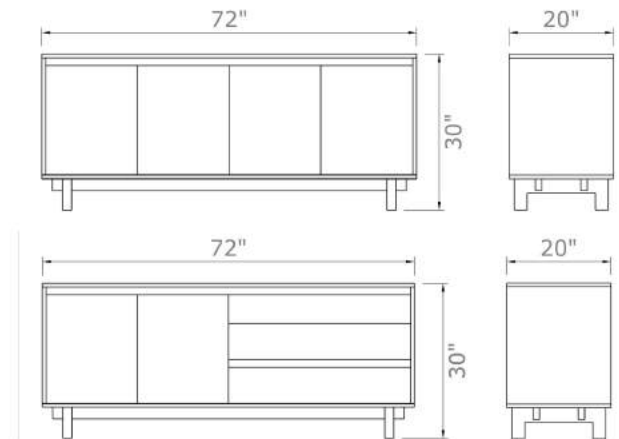

Material

Ash + Danish soap
Cherry + natural oil and wax
Walnut + natural oil and wax
White oak + natural oil and wax