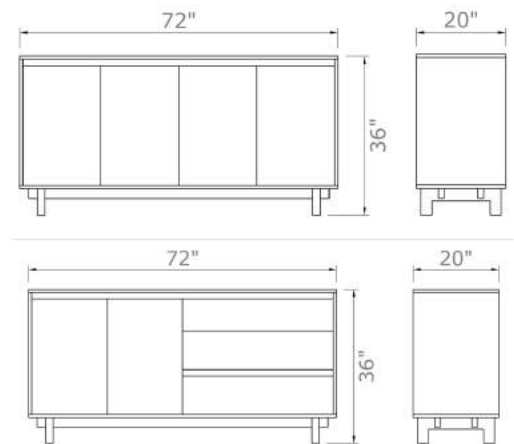

Material

- Ash + Danish soap
- Cherry + natural oil and wax
- Walnut + natural oil and wax
- White oak + natural oil and wax