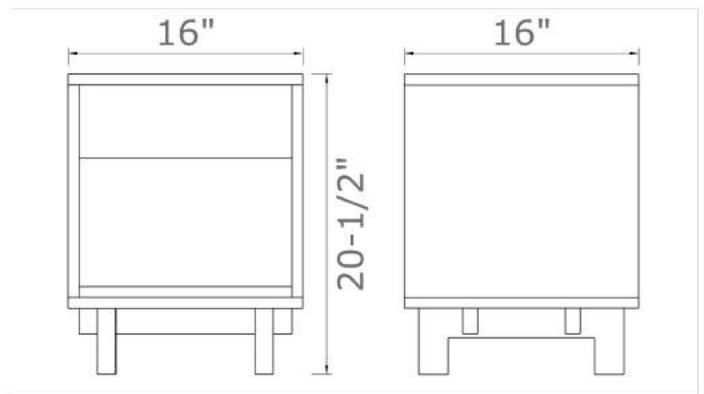

Material

Ash + Danish soap
Cherry + natural oil and wax
Walnut + natural oil and wax
White oak + natural oil and wax