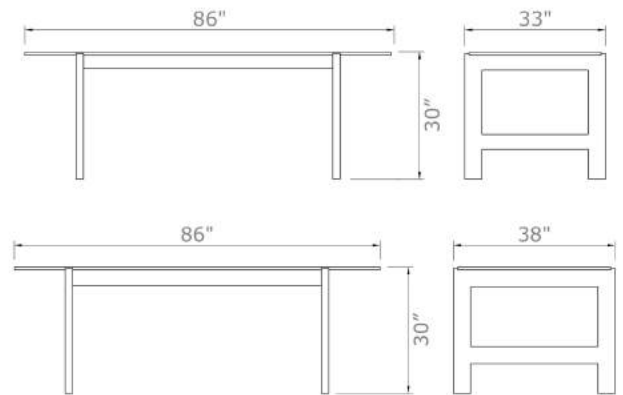

Material

- Ash + Danish soap
- Cherry + natural oil and wax
- Walnut + natural oil and wax
- White oak + natural oil and wax