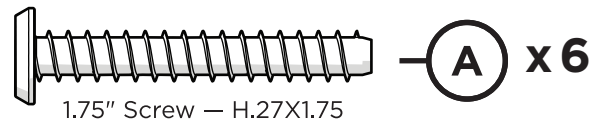

TOOLS

4mm T-handle
hex key (included)

PARTS

Bracket — P13275-AL

Something missing?
Call (833) 665-6300

Brackets can be used to connect
furniture together.

POLYWOOD