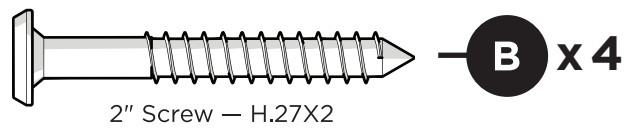

TOOLS

4mm T-handle
hex key (included)

PARTS

Bracket — P13275-AL

Something missing?
Call (833) 665-6300