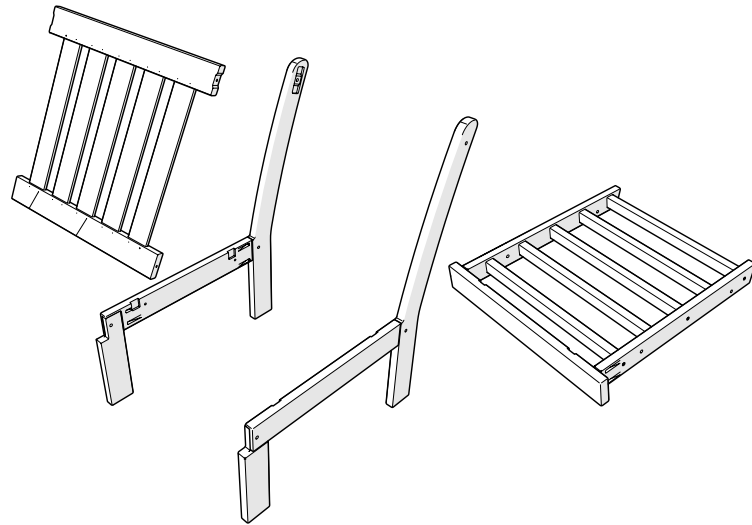

#polywood #rethinkoutdoor

facebook.com/polywoodoutdoor

@POLYWOOD

pinterest.com/polywood

youtube.com/polywood

Did you know?

On average, POLYWOOD recycles 400,000 milk jugs a day!

Learn more about our story:
genuinePOLYWOOD.com

TOOLS

4mm T-handle
hex key (included)

PARTS

Bracket — P13275-AL

Something missing?
Call (833) 665-6300

Brackets can be used to connect
furniture together.

POLYWOOD