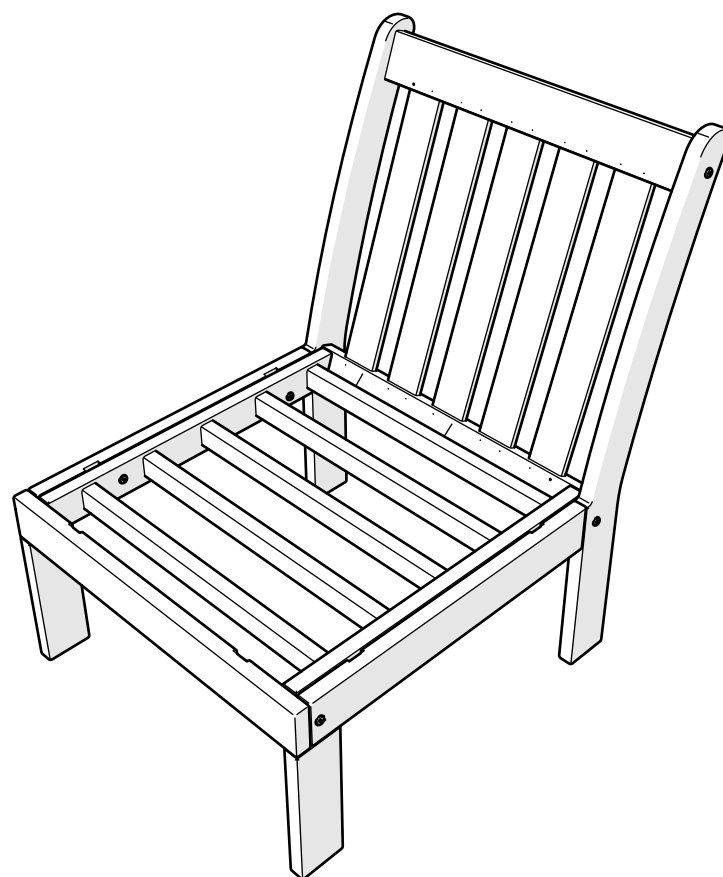

20-year warranty

Great news! Your POLYWOOD warranty is already activated, no need to send anything in. Located on the bottom of each item is a sticker with a serial number. Please keep this number for your records.

View our full warranty:
polywoodoutdoor.com/warranty

Having trouble?

If you have questions or concerns regarding assembly instructions or missing parts, please contact us at hello@polywoodoutdoor.com or (833) 665-6300

Cleaning tips

For a Quick Clean:

Simply wipe down with soap and water.

For a Deep Clean:

Wipe on 1/3 bleach and 2/3 water solution with a clean cloth and let it sit on the lumber for a few minutes (this will not affect the color). Then, loosen any dirt and debris that may catch in surface grooves with a soft bristle brush; hose down to rinse.

For a High-Power Clean:

Use a pressure power washer (not exceeding 1,500 psi) to spray off dirt and debris. Apply a 1/3 bleach and 2/3 water solution and scrub with a soft bristle brush. Hose down to rinse.

POLYWOOD

Assembly Instructions

GN2301CX Vineyard Modular Armless Chair

Thank You

Thank you for choosing POLYWOOD! We hope our furniture helps create a gathering place for you and your loved ones to enjoy for many years to come!

Join the POLYWOOD Owner's Community

Sign up at:

polywoodoutdoor.com/welcome

As a POLYWOOD Owner, you'll be among the first to access exclusive information about new product launches, special promotions, and giveaways.

Reach Out

Questions? Please contact us:
hello@polywoodoutdoor.com
(833) 665-6300

Watch & Learn

For assembly tips and videos visit:
polywoodoutdoor.com/assembly

Share your space

We love to see where our furniture ends up — snap a pic and tag it on Instagram or Facebook for your chance to be featured on our social channels!

#polywood #rethinkoutdoor

facebook.com/polywoodoutdoor

@POLYWOOD

pinterest.com/polywood

youtube.com/polywood

Did you know?

On average, POLYWOOD recycles 400,000 milk jugs a day!

Learn more about our story:
genuinePOLYWOOD.com