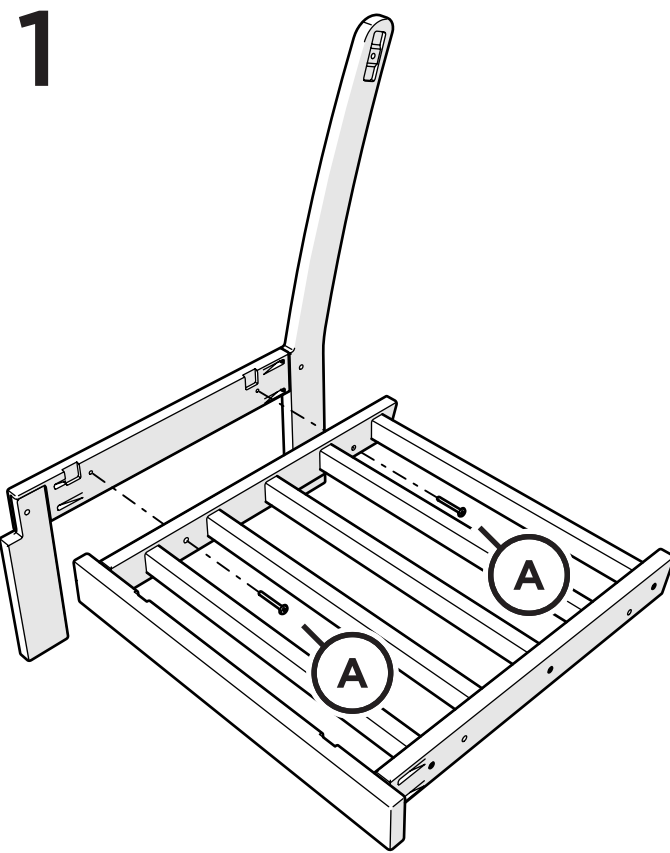

TOOLS

4mm T-handle
hex key (included)

PARTS

Bracket — P13275-AL

Something missing?
Call (833) 665-6300

Brackets can be used to connect
furniture together.

POLYWOOD