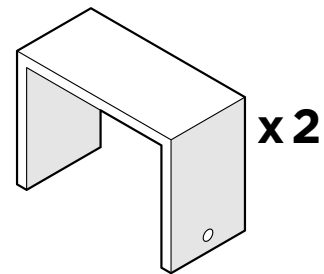

TOOLS

4mm T-handle
hex key (included)

PARTS

A x 4

1.75" Screw — H.27X1.75

x2

Bracket — P13275-AL

Something missing?
Call (833) 665-6300