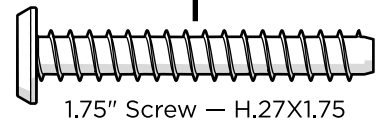

TOOLS

4mm T-handle
hex key (included)

PARTS

A x 4

1.75" Screw — H.27X1.75

x2

Bracket — P13275-AL

Something missing?
Call (833) 665-6300