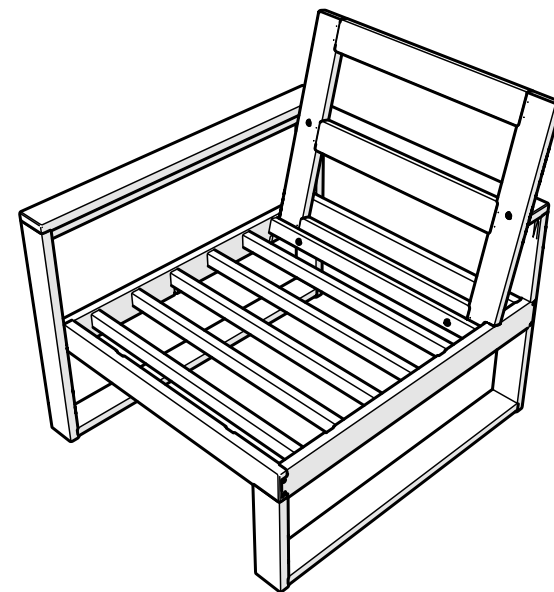

POLYWOOD

Assembly Instructions

4601LX Edge Modular Left Arm Chair

20-year warranty

View our full warranty:
polywoodoutdoor.com/warranty

Having trouble?

If you have questions or concerns regarding assembly instructions or missing parts, please contact us at hello@polywoodoutdoor.com or (833) 665-6300