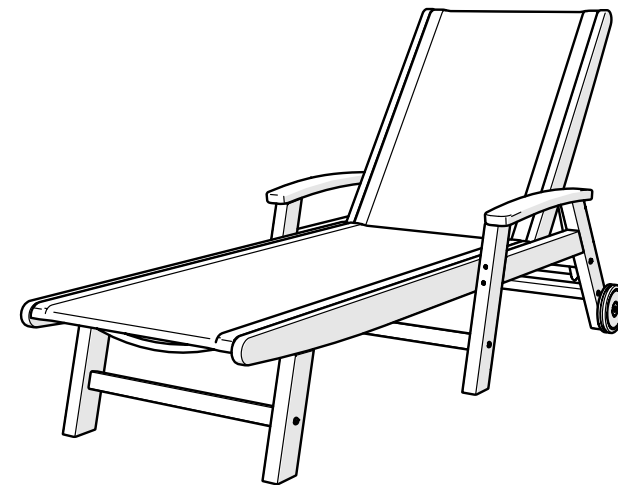

20-year warranty

Great news! Your POLYWOOD warranty is already activated, no need to send anything in. Located on the bottom of each item is a sticker with a serial number. Please keep this number for your records.

View our full warranty:
polywoodoutdoor.com/warranty

Having trouble?

If you have questions or concerns regarding assembly instructions or missing parts, please contact us at hello@polywoodoutdoor.com or (833) 665-6300

Cleaning tips

For a Quick Clean:

Simply wipe down with soap and water.

For a Deep Clean:

Wipe on 1/3 bleach and 2/3 water solution with a clean cloth and let it sit on the lumber for a few minutes (this will not affect the color). Then, loosen any dirt and debris that may catch in surface grooves with a soft bristle brush; hose down to rinse.

For a High-Power Clean:

Use a pressure power washer (not exceeding 1,500 psi) to spray off dirt and debris. Apply a 1/3 bleach and 2/3 water solution and scrub with a soft bristle brush. Hose down to rinse.

POLYWOOD

Assembly Instructions

SW2290 Coastal Chaise with Wheels

polywoodoutdoor.com

Thank You

Thank you for choosing POLYWOOD! We hope our furniture helps create a gathering place for you and your loved ones to enjoy for many years to come!

Join the POLYWOOD Owner's Community

Sign up at:

polywoodoutdoor.com/welcome

As a POLYWOOD Owner, you'll be among the first to access exclusive information about new product launches, special promotions, and giveaways.

Reach Out

Questions? Please contact us:
hello@polywoodoutdoor.com
(833) 665-6300

Watch & Learn

For assembly tips and videos visit:
polywoodoutdoor.com/assembly

Share your space

We love to see where our furniture ends up — snap a pic and tag it on Instagram or Facebook for your chance to be featured on our social channels!

#polywood #rethinkoutdoor

facebook.com/polywoodoutdoor

@POLYWOOD

pinterest.com/polywood

youtube.com/polywood

Did you know?

On average, POLYWOOD recycles 400,000 milk jugs a day!

Learn more about our story:
genuinePOLYWOOD.com