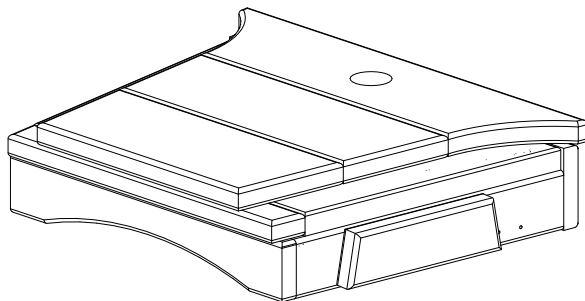

A	Overall Depth	16-1/2"
B	Overall Width	20-1/8"
C	Overall Height	4-5/8"
	Weight 11 Lbs	

LuxCraft™
FINE OUTDOOR FURNITURE

Tete A Tete	
10/21/ 2019	R.M.