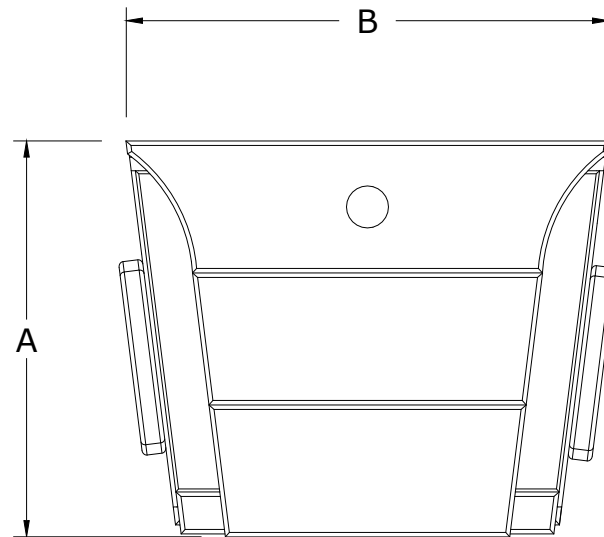

A	Overall Depth	16-1/2"
B	Overall Width	20-1/8"
C	Overall Height	4-5/8"
	Weight 11 Lbs	

LuxCraft™
FINE OUTDOOR FURNITURE

Tete A Tete	
10/21/ 2019	R.M.