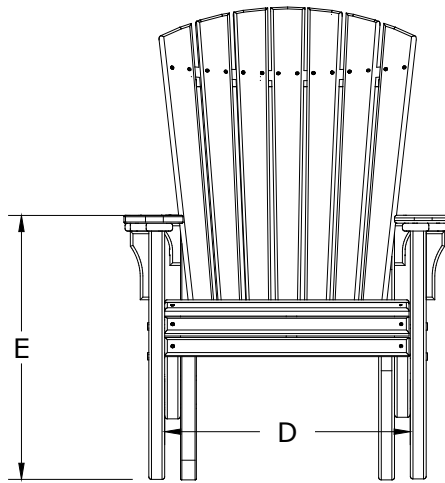

A	Overall Height	44 9/16"
B	Overall Depth	31 9/16"
C	Overall width	31 1/16"
Weight 59Lbs.		

D	Seat width	23 1/4"
E	Armrest height	25"
F	Back height	30 3/8"
G	Seat height in back	14 3/16"
H	Seat depth	19 1/2"
I	Seat height in front	17"

Royal Adirondack Chair Dimensions

10/9/ 2019

R.M.