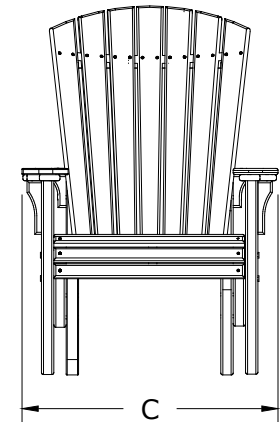

A	Overall Height	44 9/16"
B	Overall Depth	31 9/16"
C	Overall width	31 1/16"
Weight 59Lbs.		

D	Seat width	23 1/4"
E	Armrest height	25"
F	Back height	30 3/8"
G	Seat height in back	14 3/16"
H	Seat depth	19 1/2"
I	Seat height in front	17"

Royal Adirondack Chair Dimensions

10/9/ 2019

R.M.