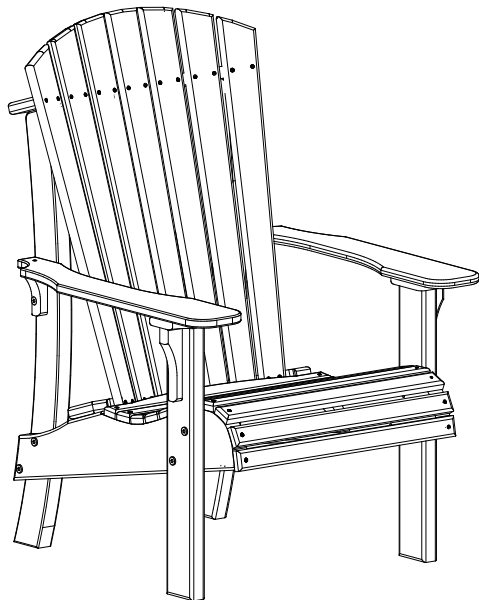

A	Overall Height	44 9/16"
B	Overall Depth	31 9/16"
C	Overall width	31 1/16"
Weight 59Lbs.		

D	Seat width	23 1/4"
E	Armrest height	25"
F	Back height	30 3/8"
G	Seat height in back	14 3/16"
H	Seat depth	19 1/2"
I	Seat height in front	17"

Royal Adirondack Chair Dimensions

10/9/ 2019

R.M.