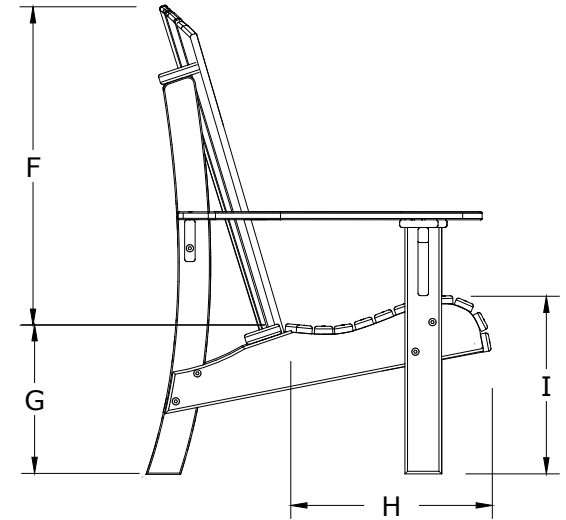

A	Overall Height	44 9/16"
B	Overall Depth	31 9/16"
C	Overall width	31 1/16"
Weight 59Lbs.		

D	Seat width	23 1/4"
E	Armrest height	25"
F	Back height	30 3/8"
G	Seat height in back	14 3/16"
H	Seat depth	19 1/2"
I	Seat height in front	17"

Royal Adirondack Chair Dimensions

10/9/ 2019

R.M.