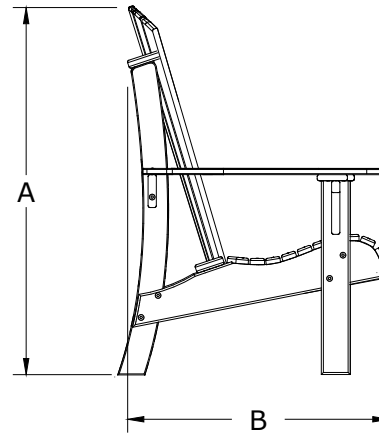

A	Overall Height	44 9/16"
B	Overall Depth	31 9/16"
C	Overall width	31 1/16"
Weight 59Lbs.		

D	Seat width	23 1/4"
E	Armrest height	25"
F	Back height	30 3/8"
G	Seat height in back	14 3/16"
H	Seat depth	19 1/2"
I	Seat height in front	17"

Royal Adirondack Chair Dimensions

10/9/ 2019

R.M.